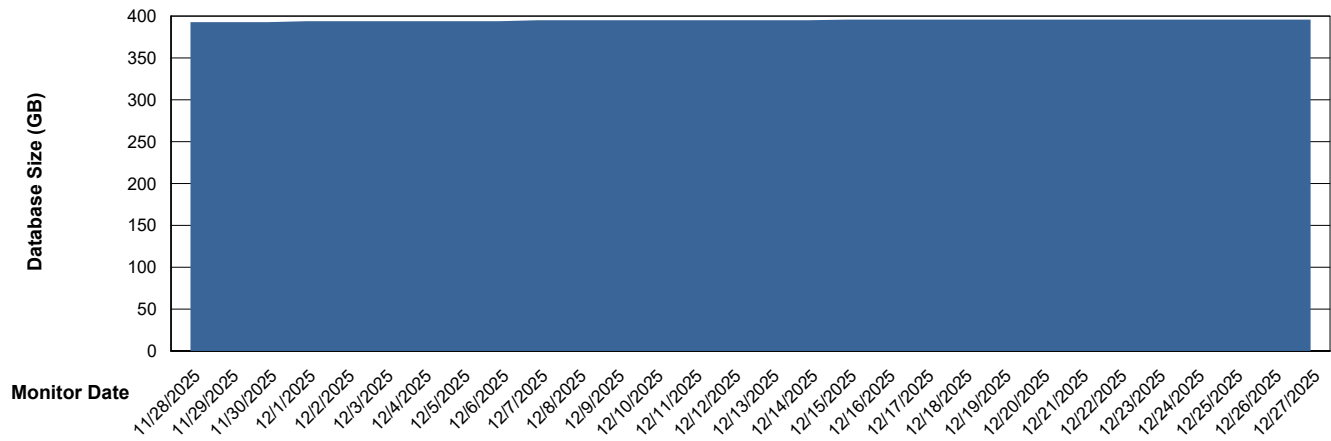

Weekly SLA Customer Report

Customer LLG_Production
Database ID 148

Database Performance LLG_ABSDB02_PROD_HSBABS1

DB Processes Max 0
DB Processes Max 300
DB Processes Max 4

Weekly SLA Customer Report

Customer LLG_Production
Database ID 148

DATABASE SIZE LLG_ABSBI01_BI_PROD_ABS1

Database growth over last month

DATABASE SIZE LLG_ABSDB01_PROD_ABS1

Database growth over last month

Weekly SLA Customer Report

Customer LLG_Production
 Database ID 148