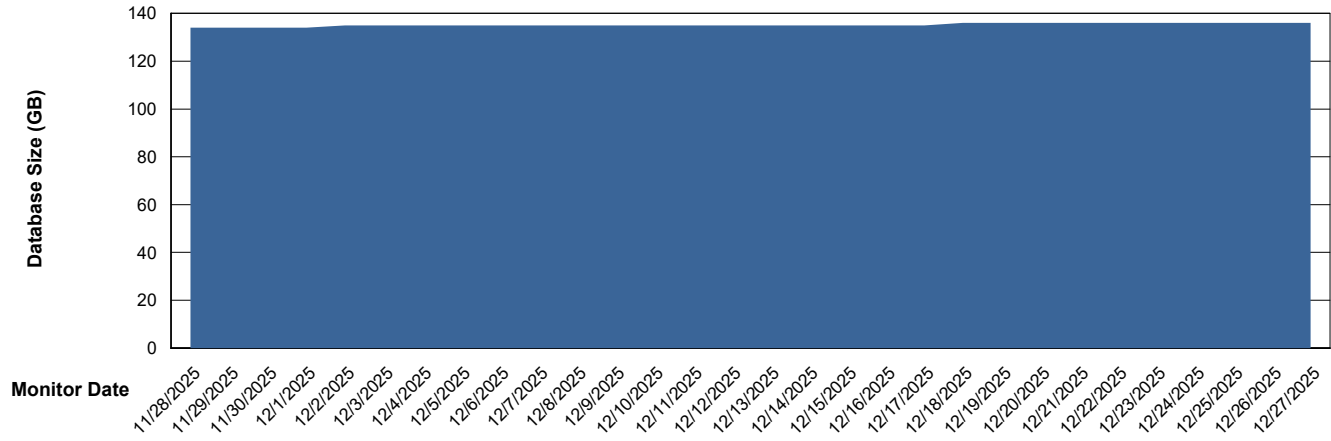

Weekly SLA Customer Report

Customer LLG_Production
Database ID 148

Database Performance LLG_ABSDB02_PROD_HSBABS1

DB Processes Max 0
DB Processes Max 300
DB Processes Max 4

Weekly SLA Customer Report

Customer LLG_Production
Database ID 148

DATABASE SIZE LLG_ABSBI01_BI_PROD_ABS1

Database growth over last month

DATABASE SIZE LLG_ABSDB01_PROD_ABS1

Database growth over last month

Weekly SLA Customer Report

Customer LLG_Production
 Database ID 148