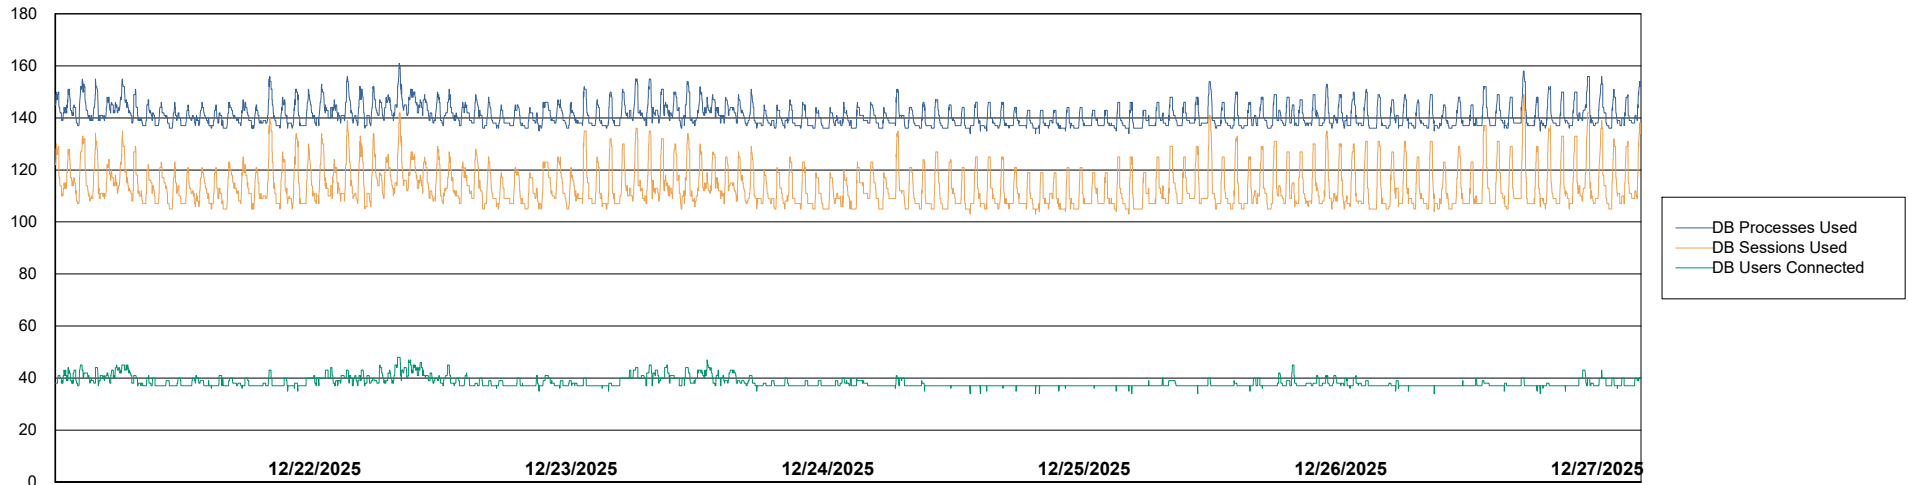

Weekly SLA Customer Report

Customer LLG_Production
Database ID 148

Database Performance LLG_ABSBI01_BI_PROD_ABS1

Weekly SLA Customer Report

Customer LLG_Production
Database ID 148

Database Performance LLG_ABSDB01_PROD_ABS1