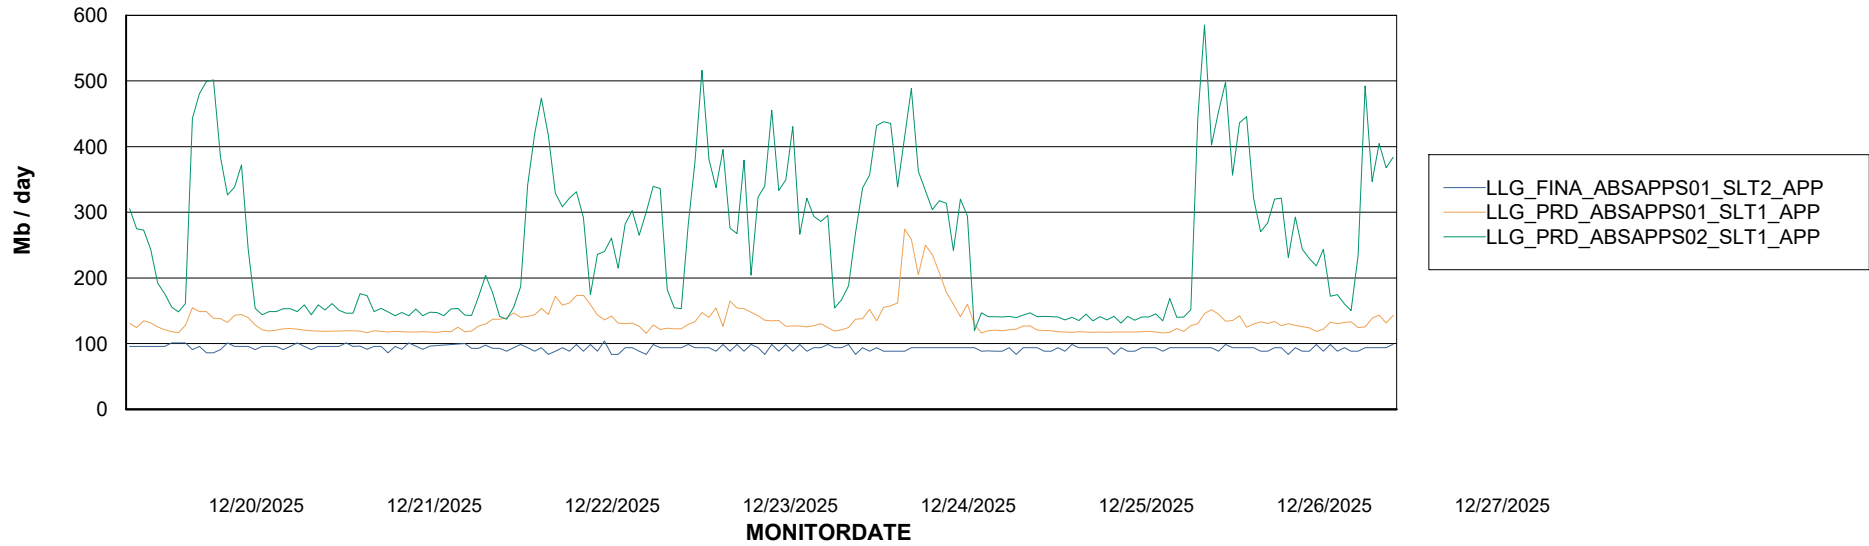

ABSSolute Application Server Services

Avg memory used per ABS Server Service