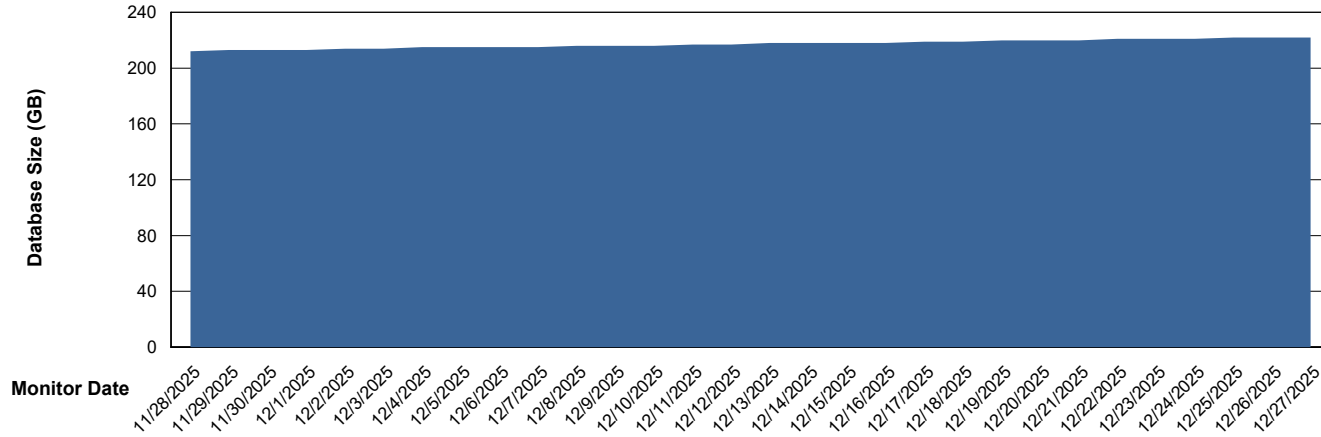

Weekly SLA Customer Report

Customer KLH_Production (24/7)
Database ID 139

Database Performance KLH_PRD_SRSD02_HSBABS1

DB Processes Max 1,000
DB Processes Max 4
DB Processes Max 0

Weekly SLA Customer Report

Customer KLH_Production (24/7)
Database ID 139

DATABASE SIZE KLH_PRD_SRSBIDB02_ABS1

Database growth over last month

DATABASE SIZE KLH_PRD_SRSDB01_ABS1

Database growth over last month

Weekly SLA Customer Report