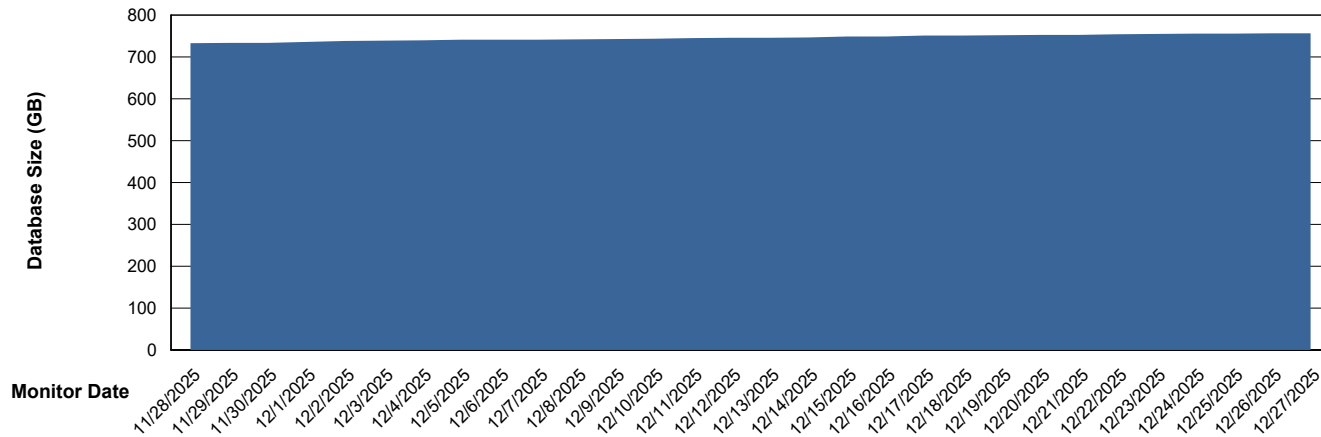

Customer KLH_Production (24/7)
Database ID 139

DATABASE SIZE KLH_PRD_SRSBIDB02_ABS1

Database growth over last month

DATABASE SIZE KLH_PRD_SRSDB01_ABS1

Database growth over last month

Weekly SLA Customer Report