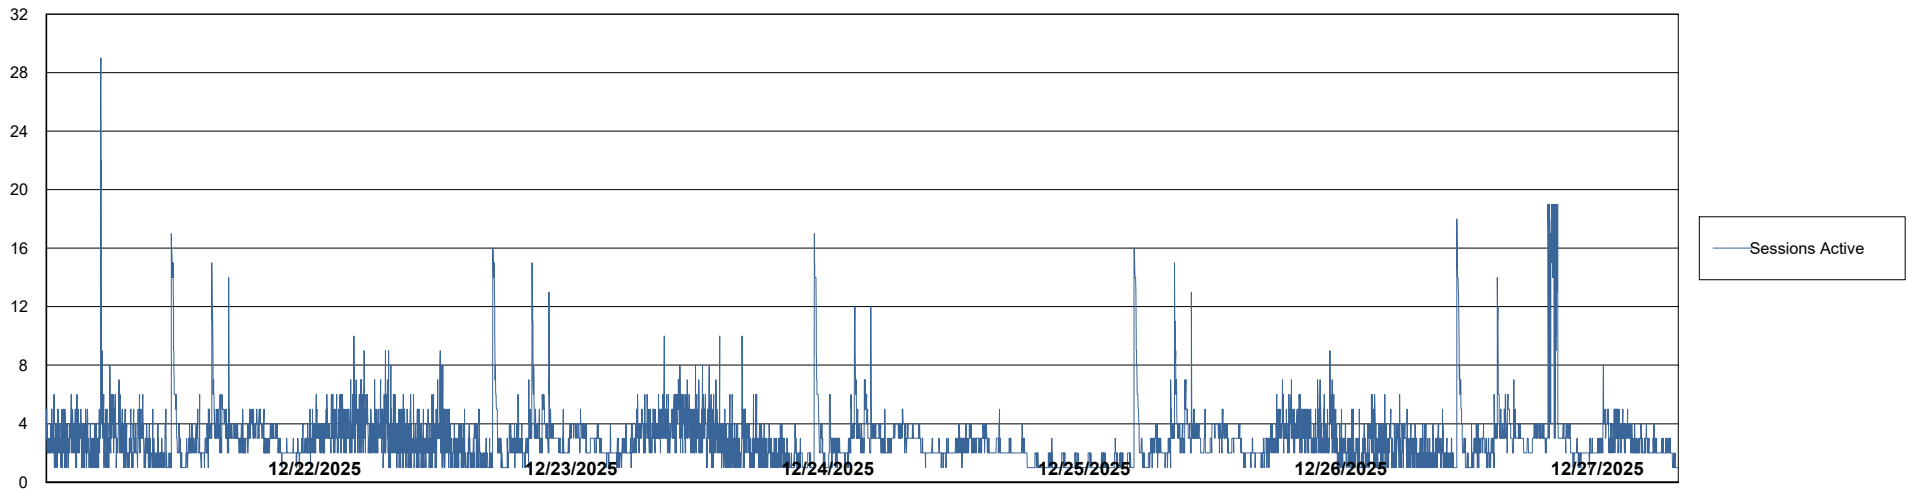

Weekly SLA Customer Report

Customer KLH_Production (24/7)
Database ID 139

Database Performance KLH_PRD_SRSBIDB02_ABS1

Weekly SLA Customer Report

Customer KLH_Production (24/7)
Database ID 139

Database Performance KLH_PRD_SRSD01_ABS1