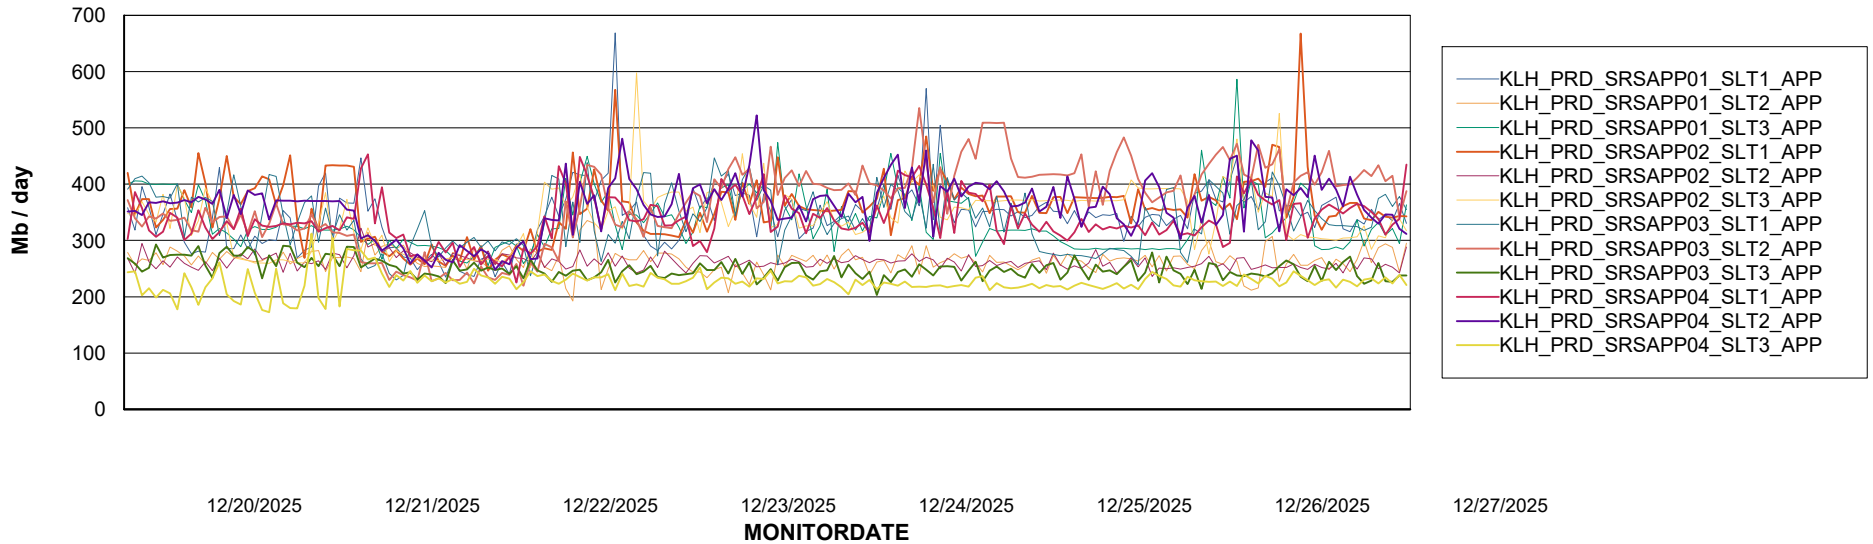

ABSSolute Application Server Services

Avg memory used per ABS Server Service