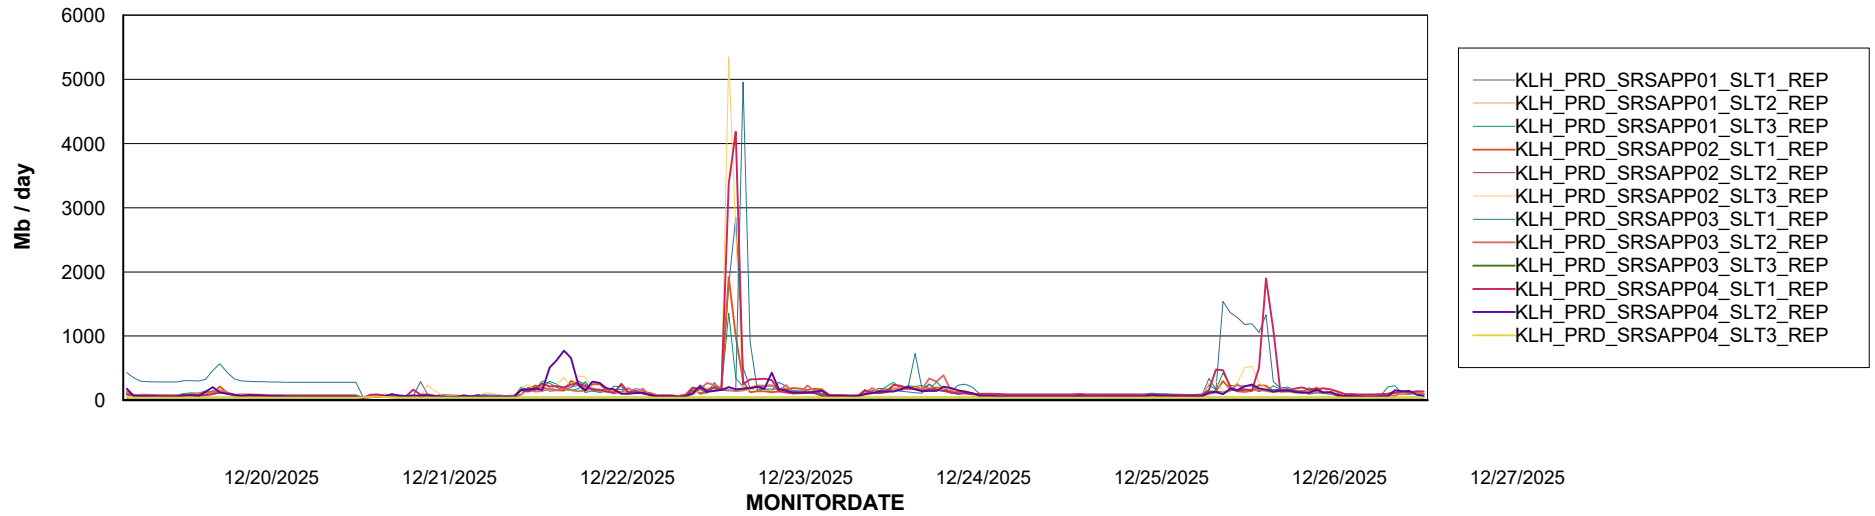

ABSSolute Application ReportServer Services

Avg memory used per ReportServer Service