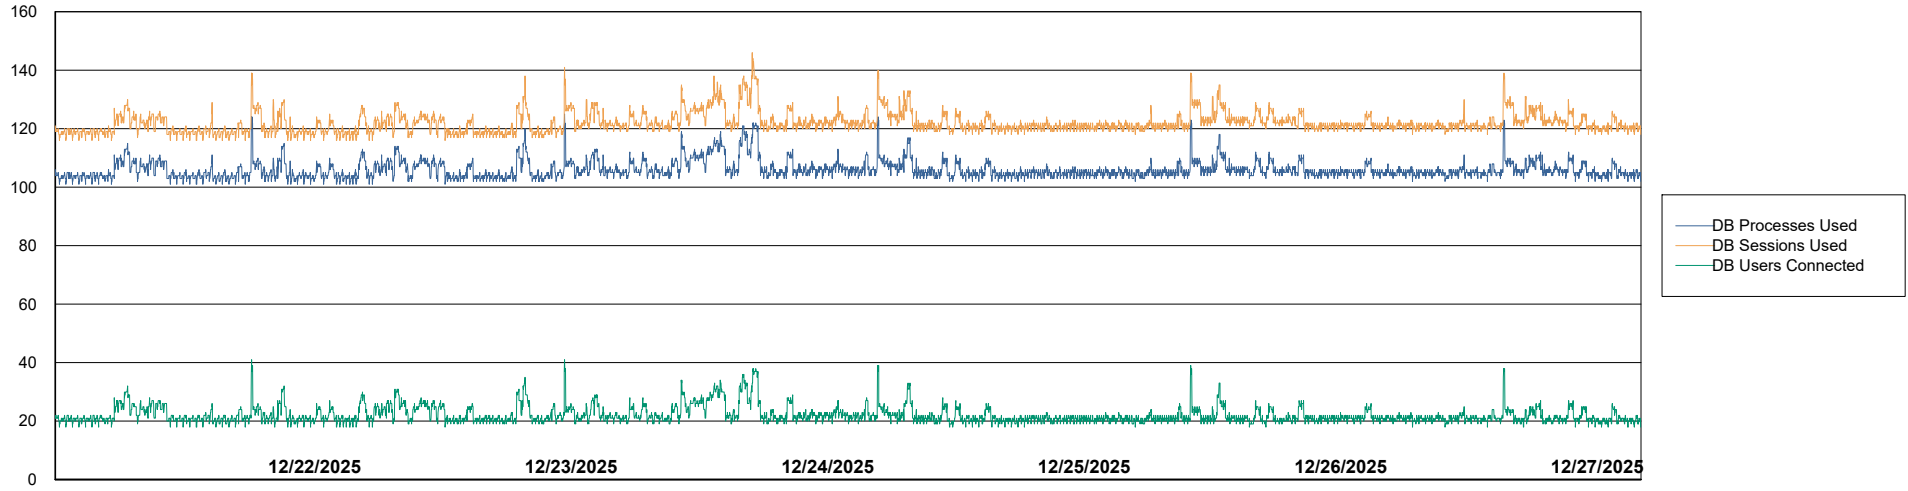

Weekly SLA Customer Report

Customer KLH_Production (24/7)
Database ID 139

Database Performance KLH_PRD_SRSBIDB02_ABS1

Weekly SLA Customer Report

Customer KLH_Production (24/7)
Database ID 139

Database Performance KLH_PRD_SRSD01_ABS1