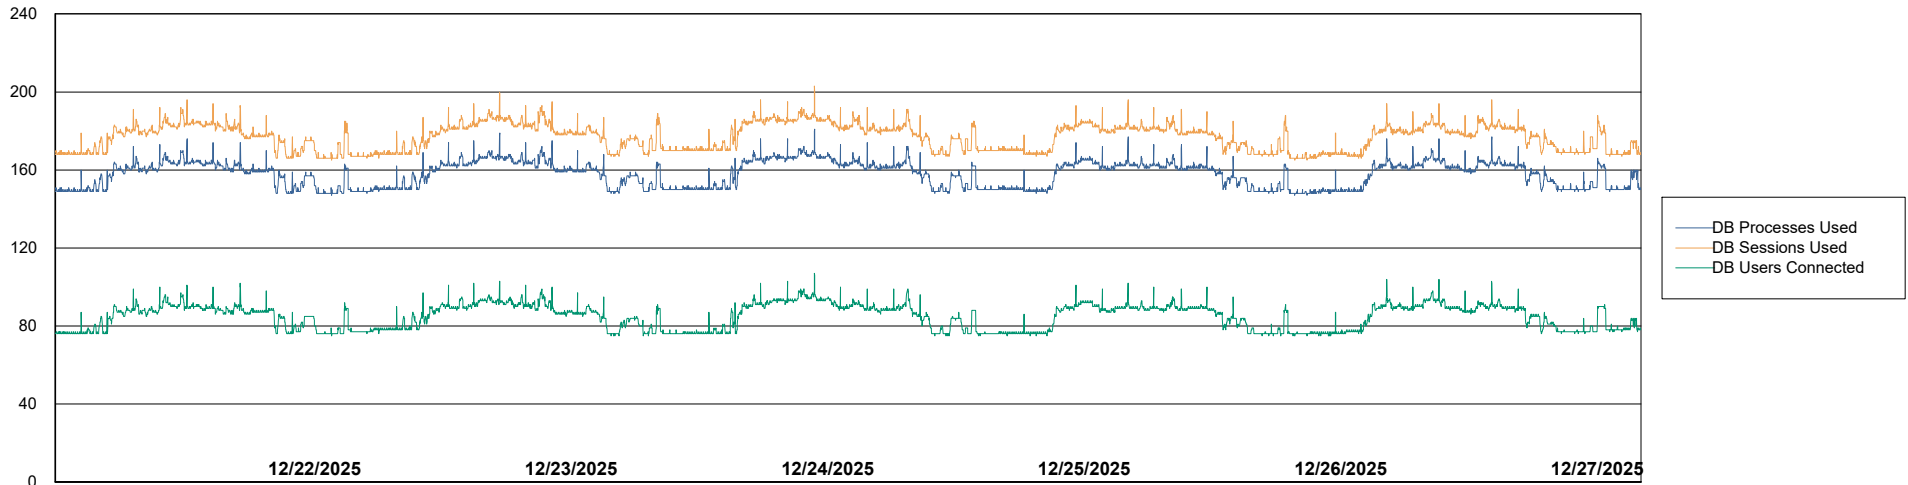

Weekly SLA Customer Report

Customer KBR OCI TOR Production
Database ID 200

Database Performance KBR-BI-TOR_PROD_ABS1

Weekly SLA Customer Report

Customer KBR OCI TOR Production
Database ID 200

Database Performance KBR-DBS1-TOR_PROD_ABS1