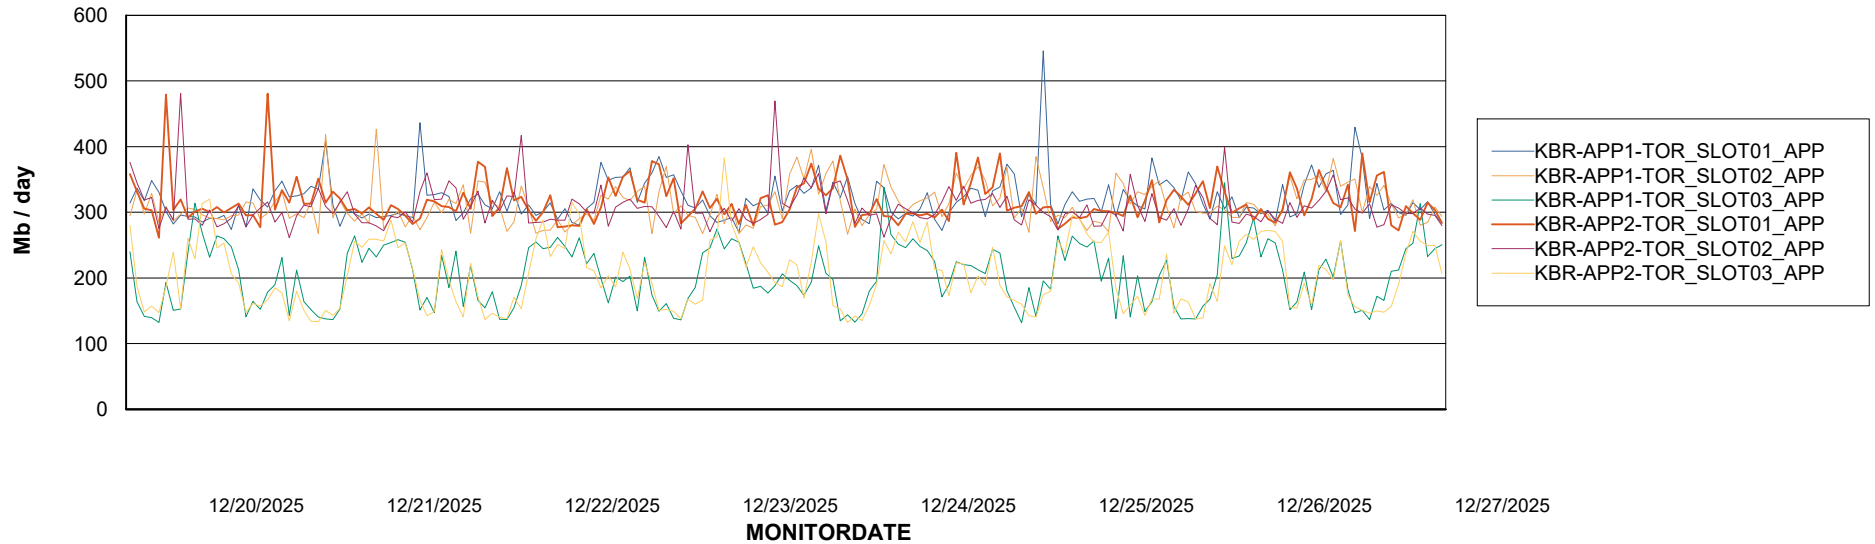

ABSSolute Application Server Services

Avg memory used per ABS Server Service