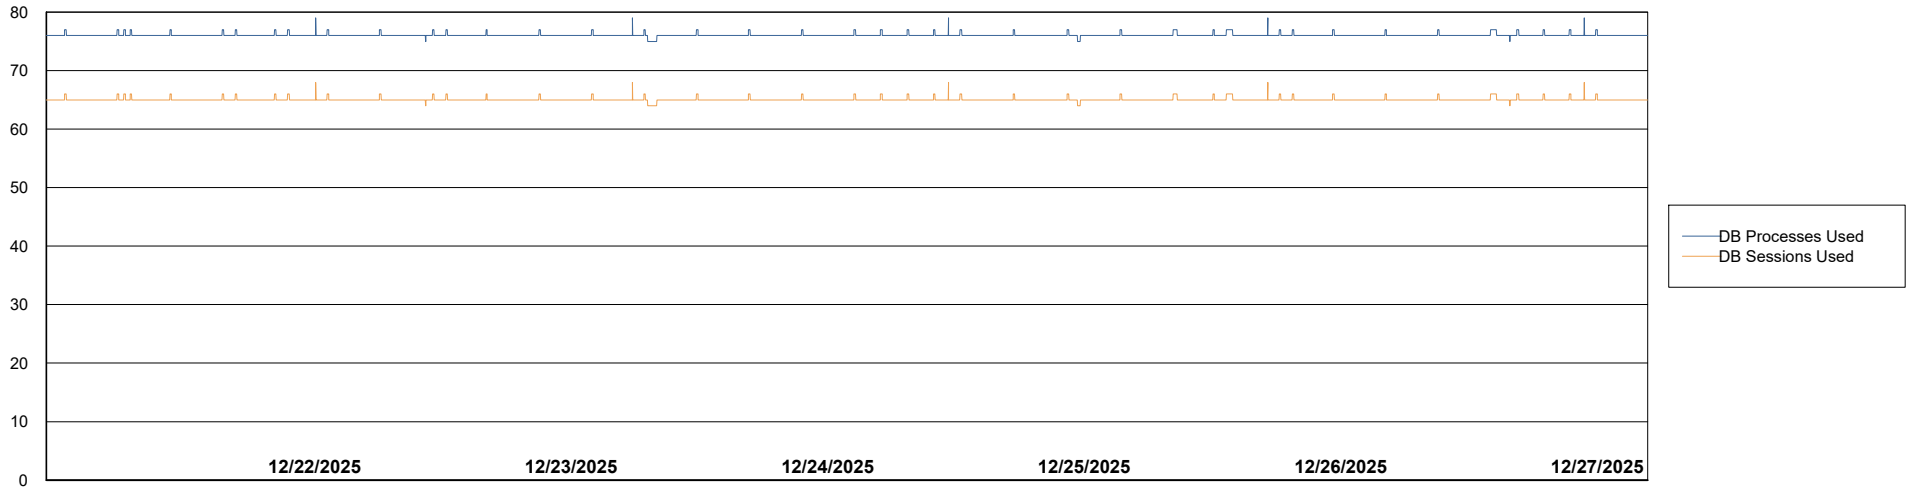

Database Performance KBR-DBS2-TOR_PROD_HSBABS1

DB Processes Max 0
DB Processes Max 4
DB Processes Max 1,000