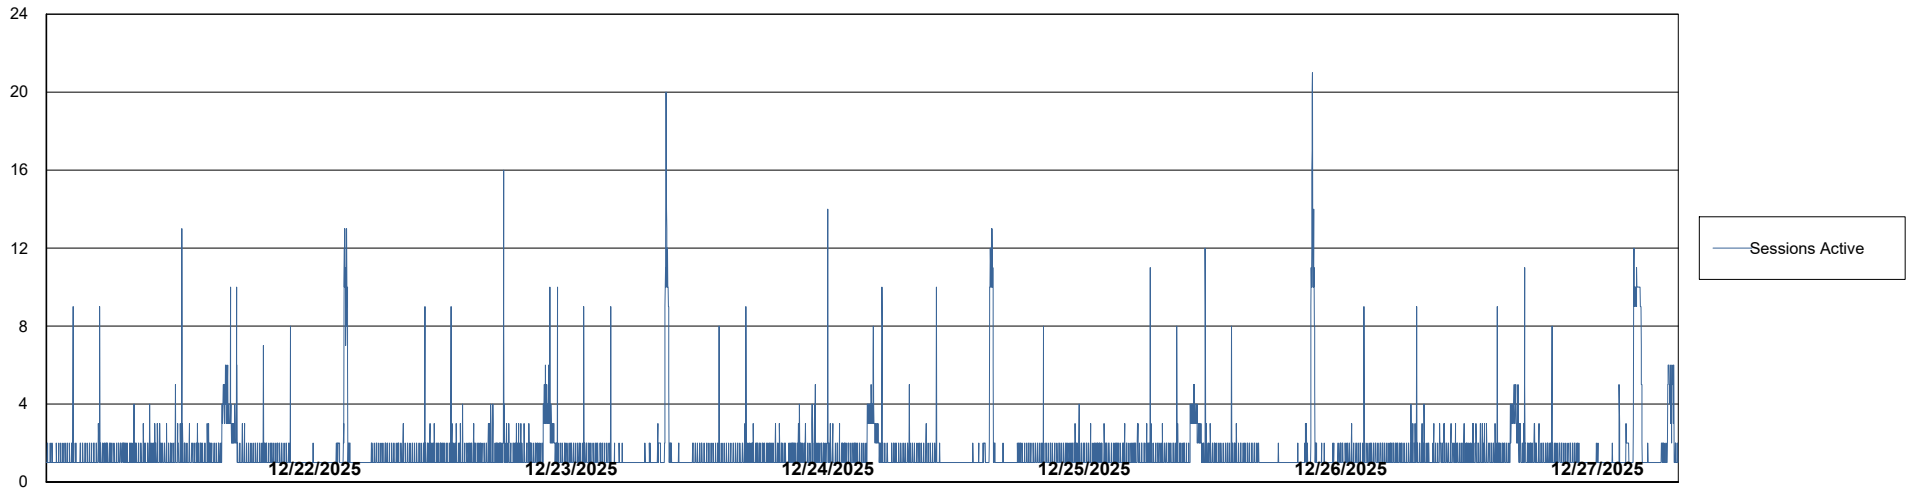

Weekly SLA Customer Report

Customer KBR OCI TOR Production
Database ID 200

Database Performance KBR-BI-TOR_PROD_ABS1

Weekly SLA Customer Report

Customer KBR OCI TOR Production
Database ID 200

Database Performance KBR-DBS1-TOR_PROD_ABS1