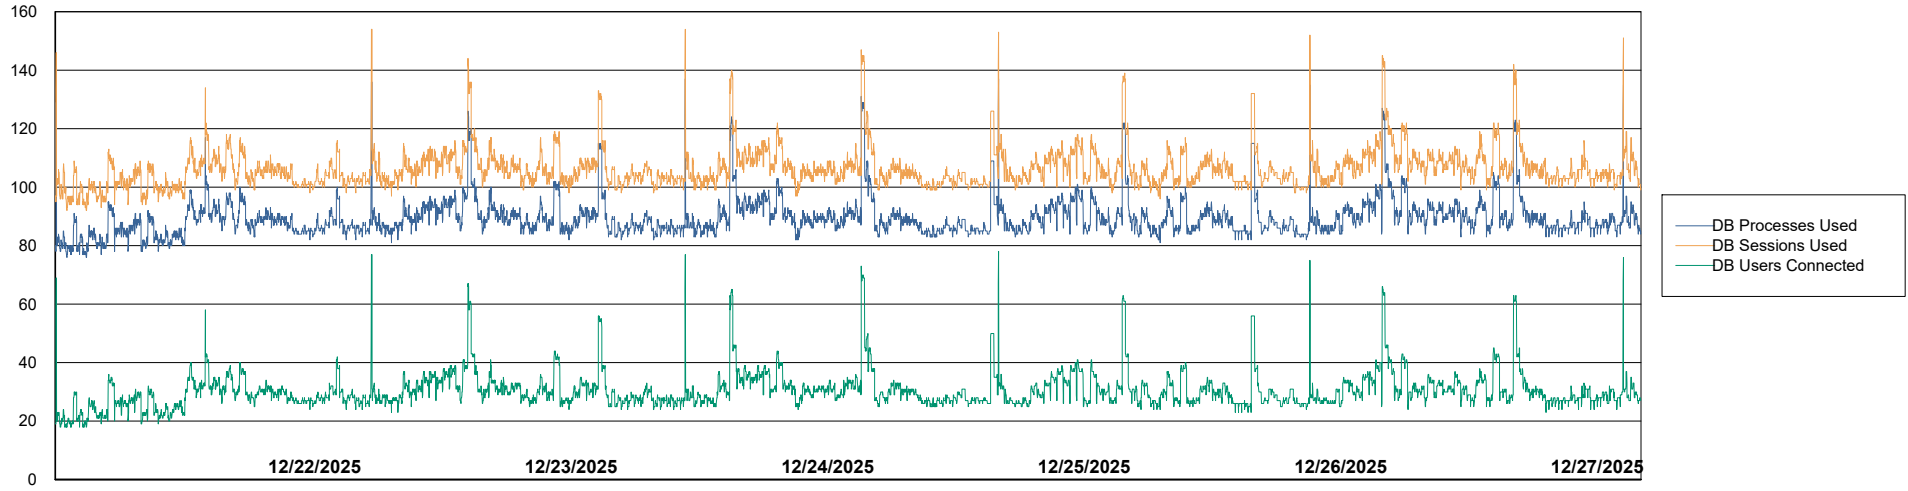

Database Performance KBR-BI-TOR_PROD_ABS1