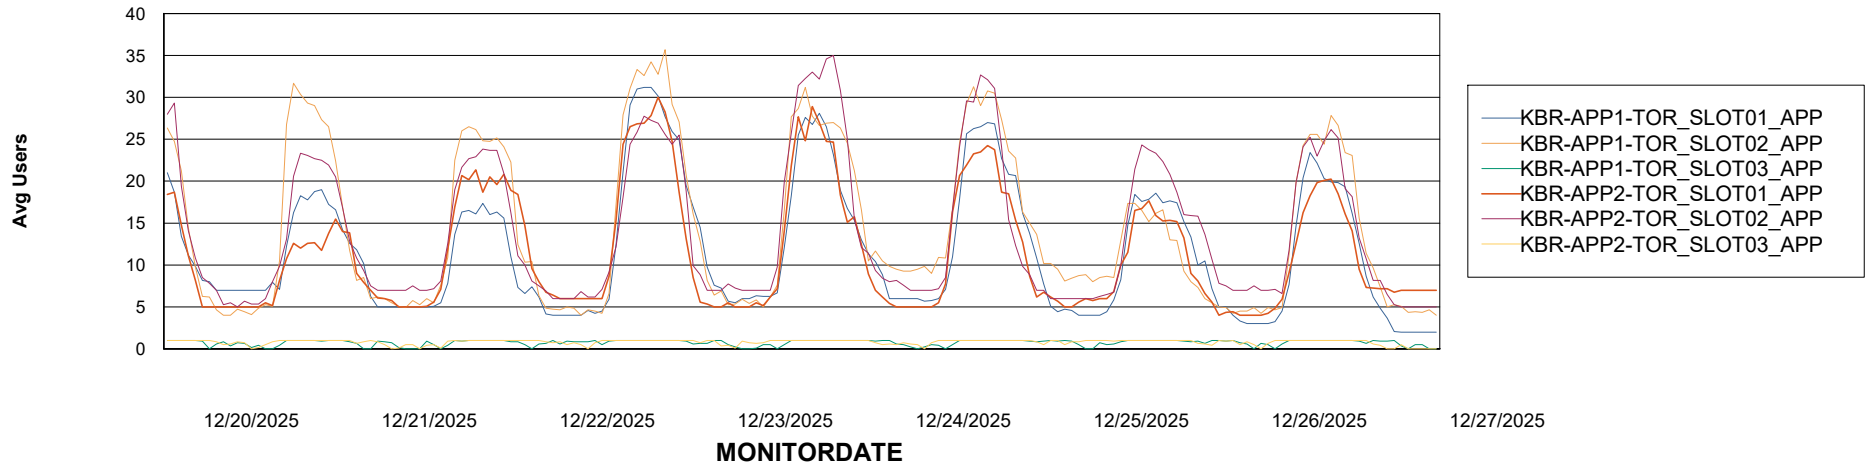

Avg users per day per ABS server