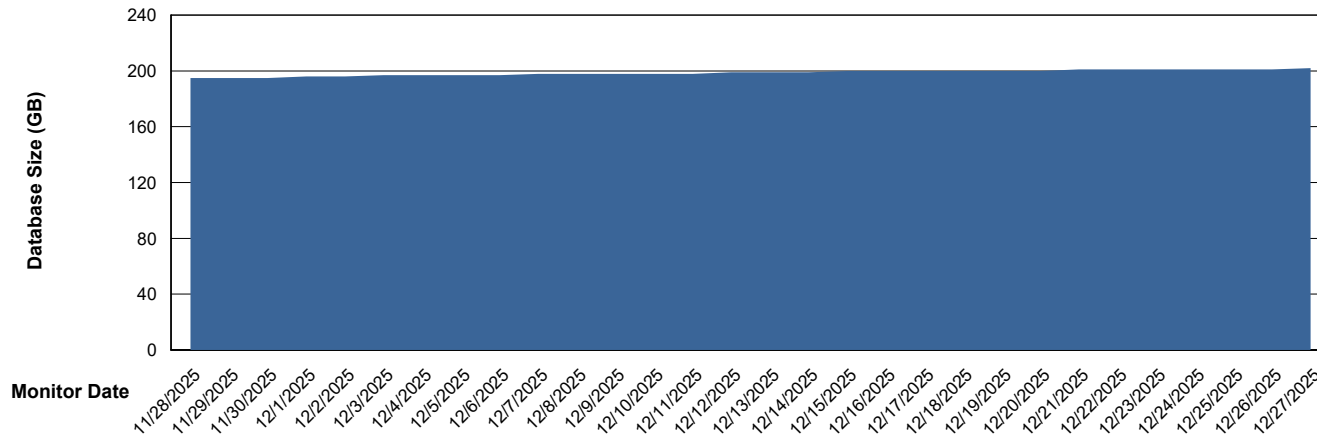

Customer KBR OCI TOR Production
Database ID 200

DATABASE SIZE KBR-BI-TOR_PROD_ABS1

Database growth over last month

DATABASE SIZE KBR-DBS1-TOR_PROD_ABS1

Database growth over last month

Weekly SLA Customer Report