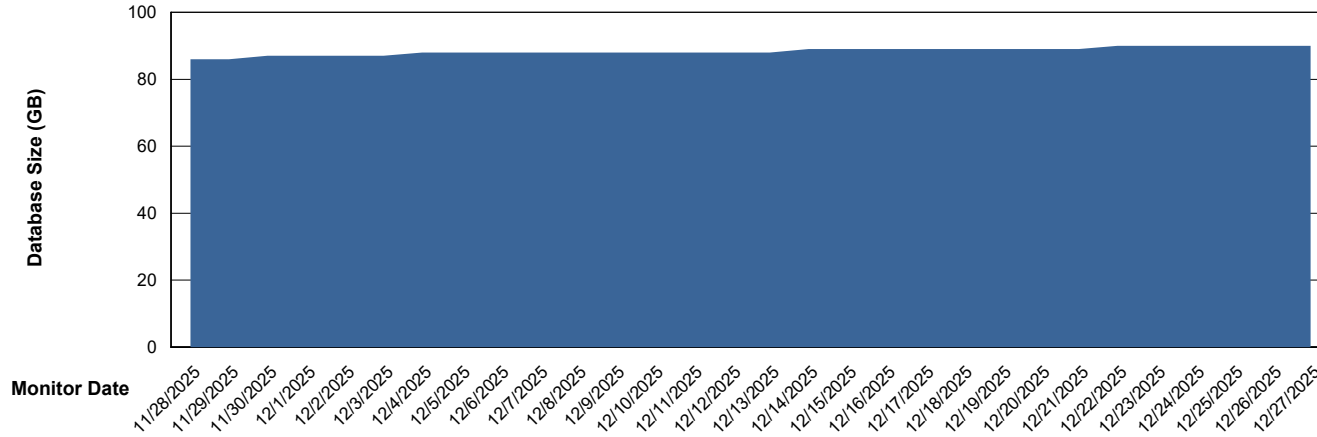

DATABASE SIZE KBR-BI-TOR_PROD_ABS1

Database growth over last month