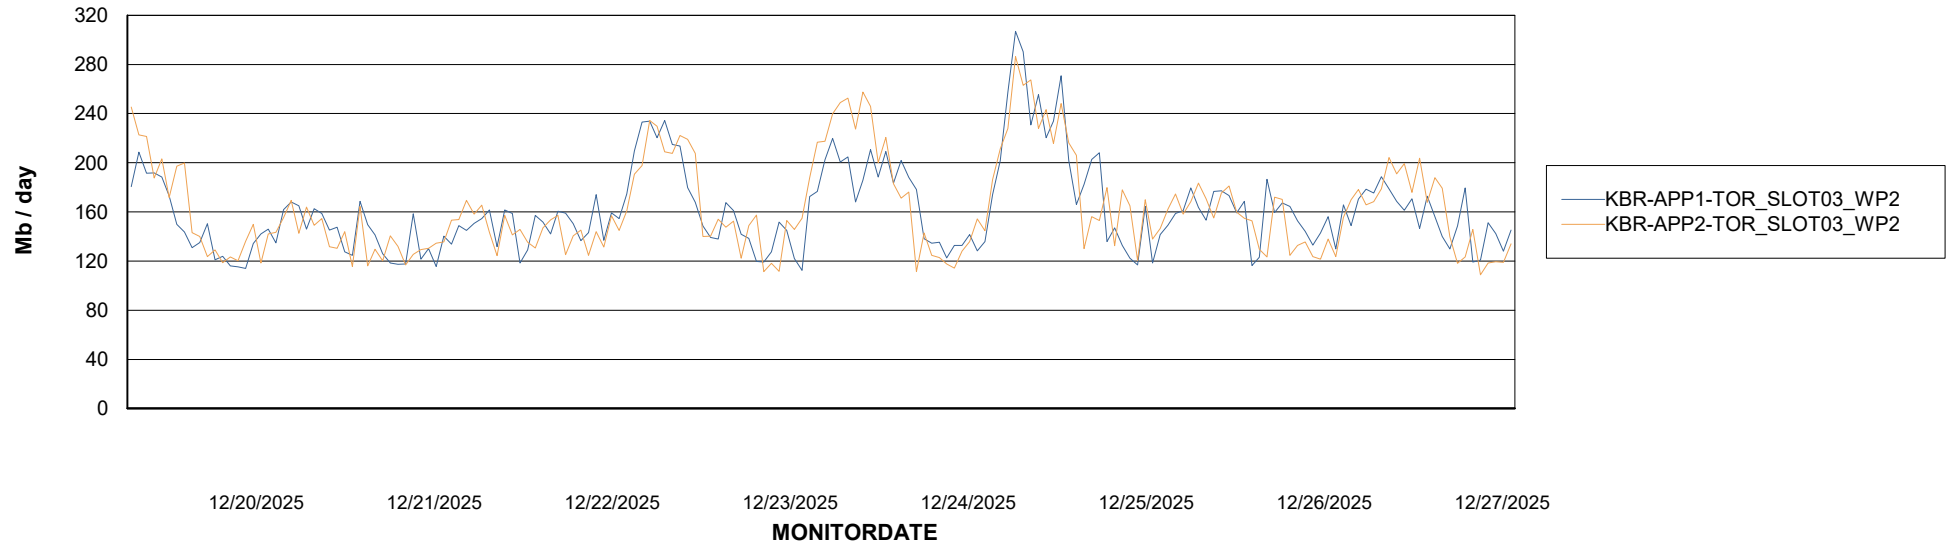

ABSolute Web Component Services

Avg memory used per ABS Web component