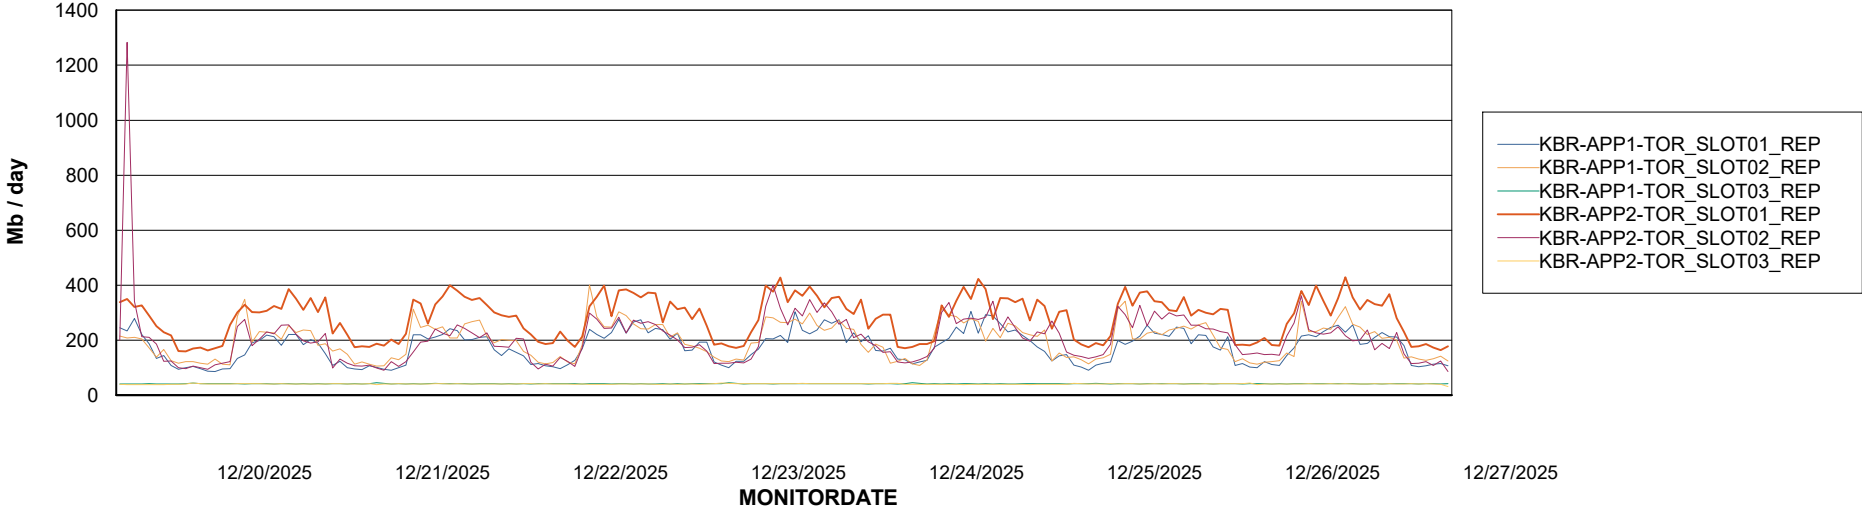

Avg memory used per ABS Server Service

Avg users per day per ABS server

Weekly SLA Customer Report

Customer KBR OCI TOR Production
Database ID 200

ABSSolute Application ReportServer Services

Avg memory used per ReportServer Service