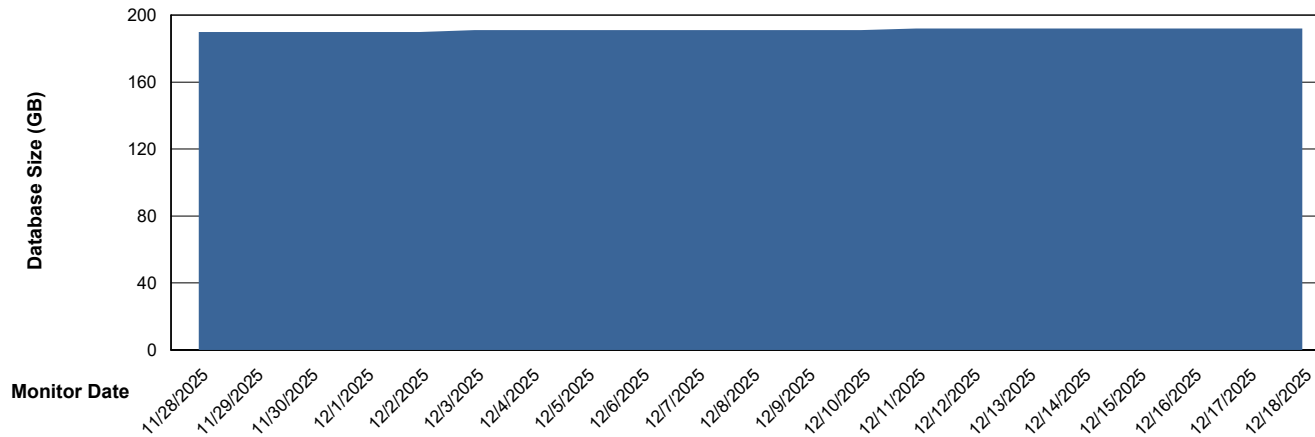

Weekly SLA Customer Report

Customer HUE_Production
Database ID 154

Weekly SLA Customer Report

Customer HUE_Production
Database ID 154

DATABASE SIZE HUE_PRD_S-ORABI2024_ABS1

Database growth over last month

DATABASE SIZE HUE_PRD_S-ORAPROD2_ABS1

Database growth over last month

Weekly SLA Customer Report

Customer HUE_Production
Database ID 154

Standby Database Health HUE_Production

Recovery lag for last 7 days