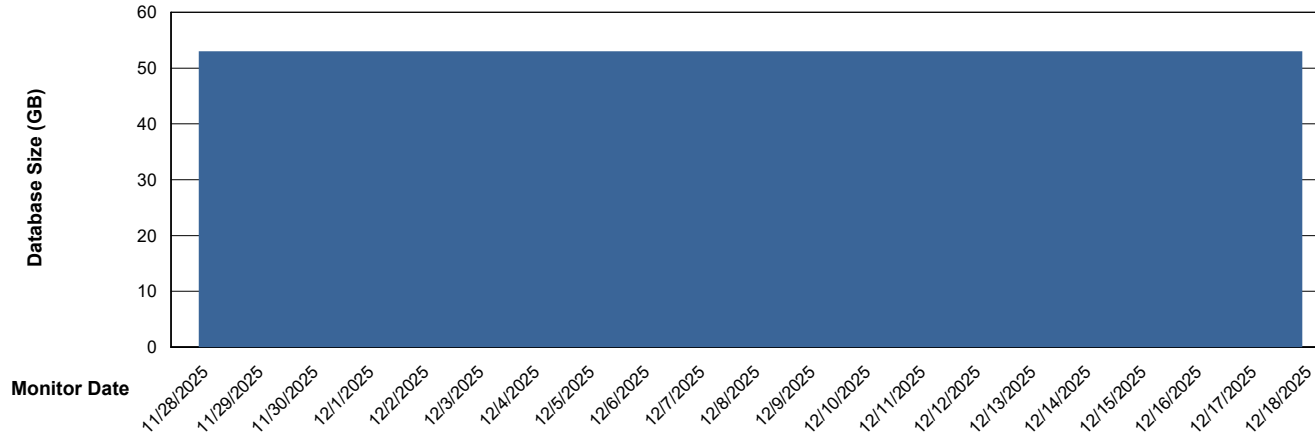

Weekly SLA Customer Report

Customer HUE_Production
Database ID 154

Weekly SLA Customer Report

Customer HUE_Production
Database ID 154

DATABASE SIZE HUE_PRD_S-ORABI2024_ABS1

Database growth over last month

DATABASE SIZE HUE_PRD_S-ORAPROD2_ABS1

Database growth over last month

Weekly SLA Customer Report

Customer HUE_Production
Database ID 154

Standby Database Health HUE_Production

Recovery lag for last 7 days