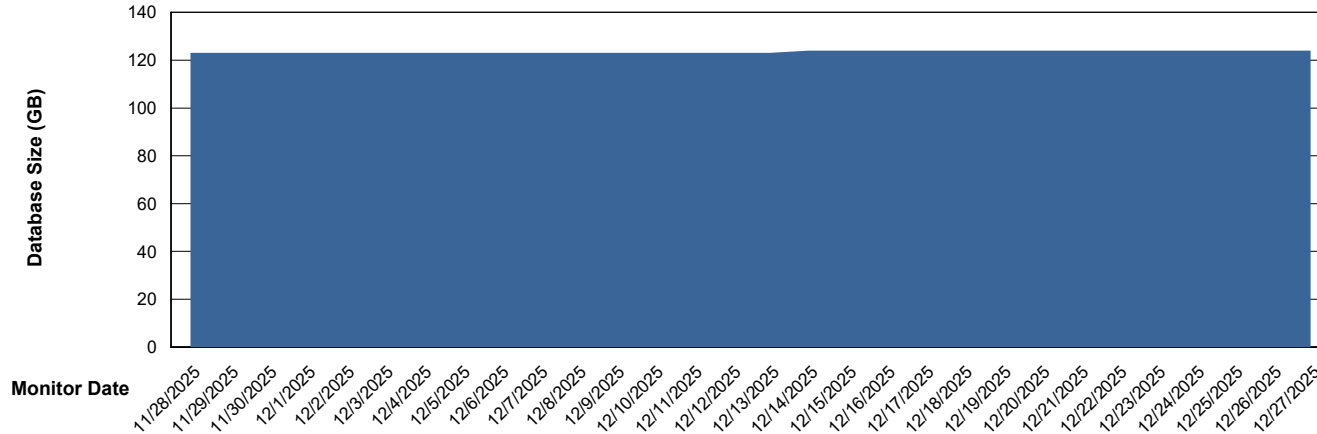

Weekly SLA Customer Report

Customer GLG_Production
Database ID 221

Database Performance GLG_PRD_GLGSSABSAIO01_HSBABS1

DB Processes Max 1,000

Weekly SLA Customer Report

Customer GLG_Production
Database ID 221

DATABASE SIZE GLG_PRD_GLGSPABSAIO01_ABS1

Database growth over last month

DATABASE SIZE GLG_PRD_GLGSPABSBI2_ABS1

Database growth over last month

Weekly SLA Customer Report

Customer GLG_Production
Database ID 221