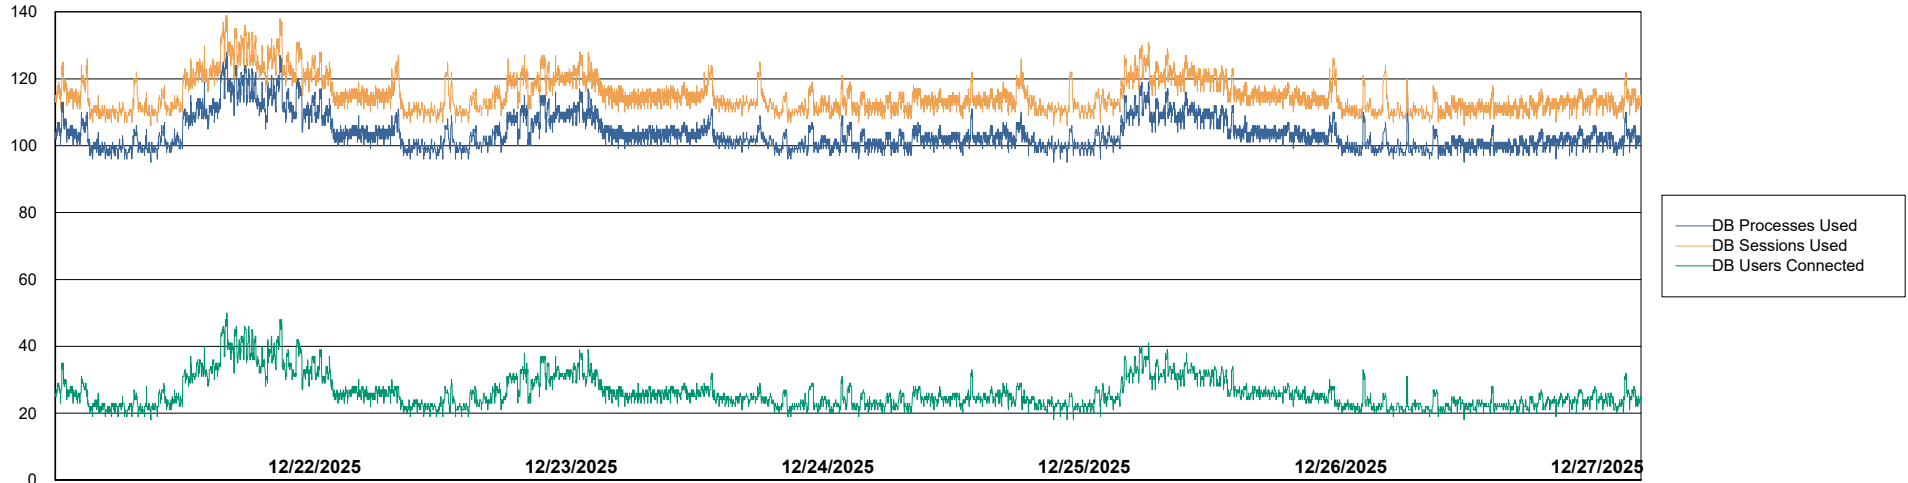

Weekly SLA Customer Report

Customer GLG_Production
Database ID 221

Database Performance GLG_PRD_GLGSPABSAIO01_ABS1

Weekly SLA Customer Report

Customer GLG_Production
Database ID 221

Database Performance GLG_PRD_GLGSPABSBI2_ABS1