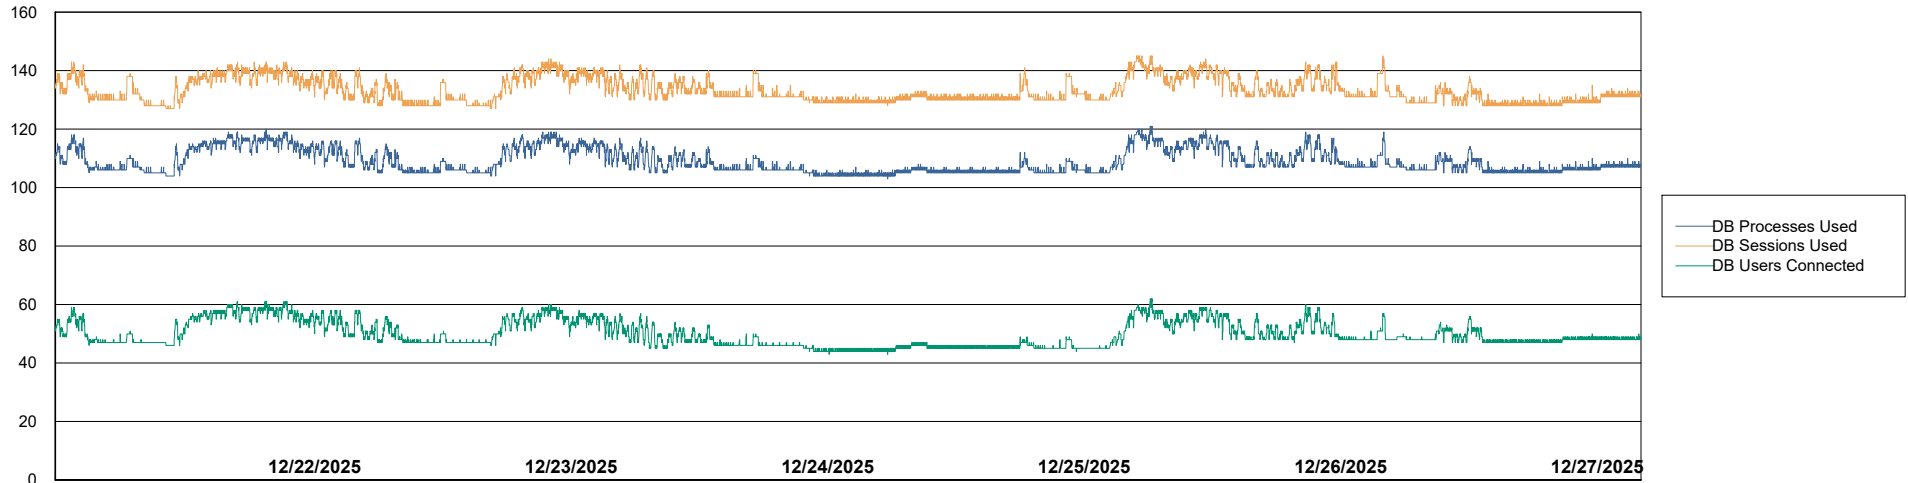

Database Performance GLG_PRD_GLGSPABSAIO01_ABS1