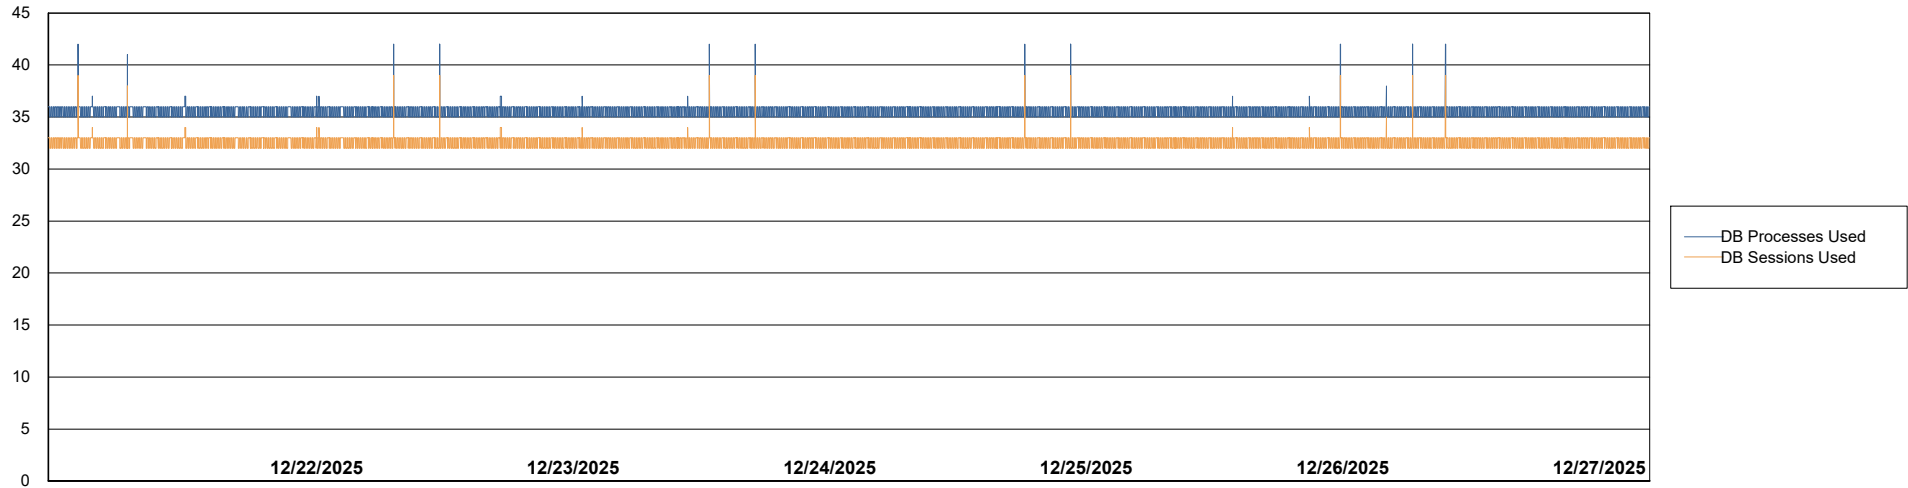

Database Performance GLG_PRD_GLGSSABSAIO01_HSBABS1

DB Processes Max 1,000