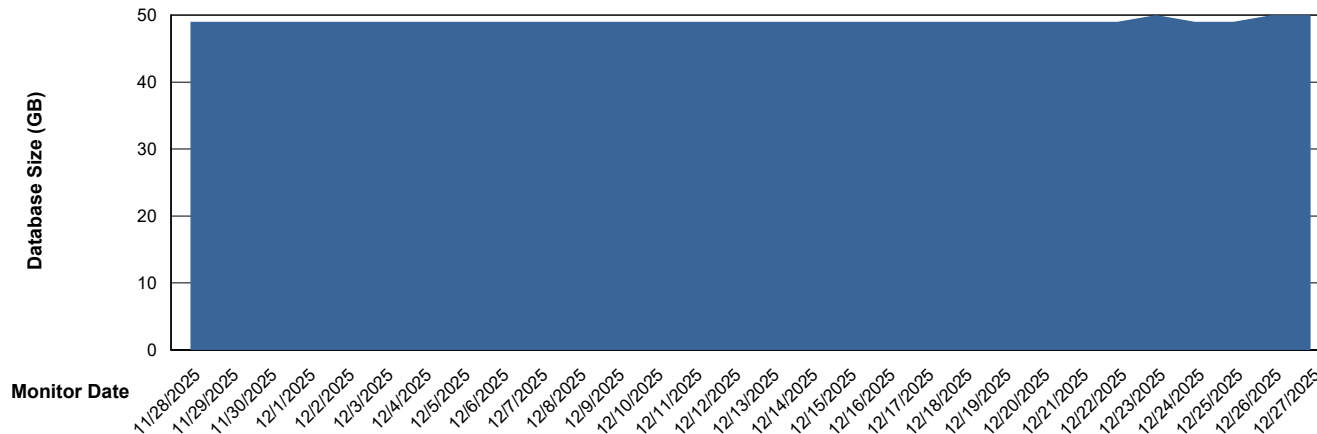

Weekly SLA Customer Report

Customer GLG_Production
Database ID 221

Database Performance GLG_PRD_GLGSSABSAIO01_HSBABS1

DB Processes Max 1,000

Weekly SLA Customer Report

Customer GLG_Production
Database ID 221

DATABASE SIZE GLG_PRD_GLGSPABSAIO01_ABS1

Database growth over last month

DATABASE SIZE GLG_PRD_GLGSPABSBI2_ABS1

Database growth over last month

Weekly SLA Customer Report

Customer GLG_Production
Database ID 221