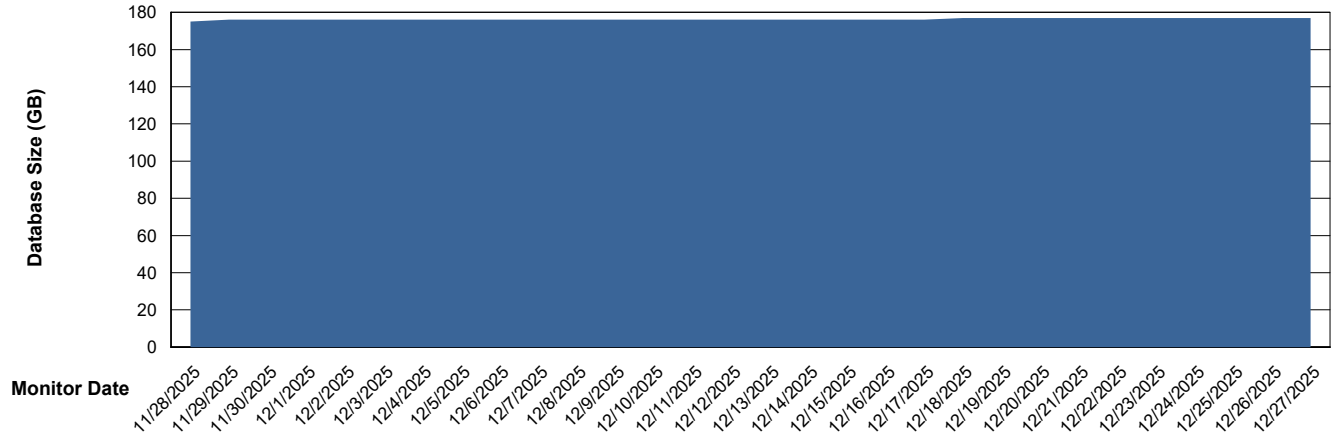

Weekly SLA Customer Report

Customer EUT_Production
Database ID 114

Database Performance EUT_EUP_PRD_URVINA22T_DB_ABS1

Weekly SLA Customer Report

Customer EUT_Production
Database ID 114

Database Performance EUT_URM_PRD_URVINA26_DB_ABS1

Weekly SLA Customer Report

Customer EUT_Production
Database ID 114

DATABASE SIZE EUT_EUP_PRD_URVINA22T_DB_ABS1

Database growth over last month

DATABASE SIZE EUT_URM_PRD_URVINA26_DB_ABS1

Database growth over last month