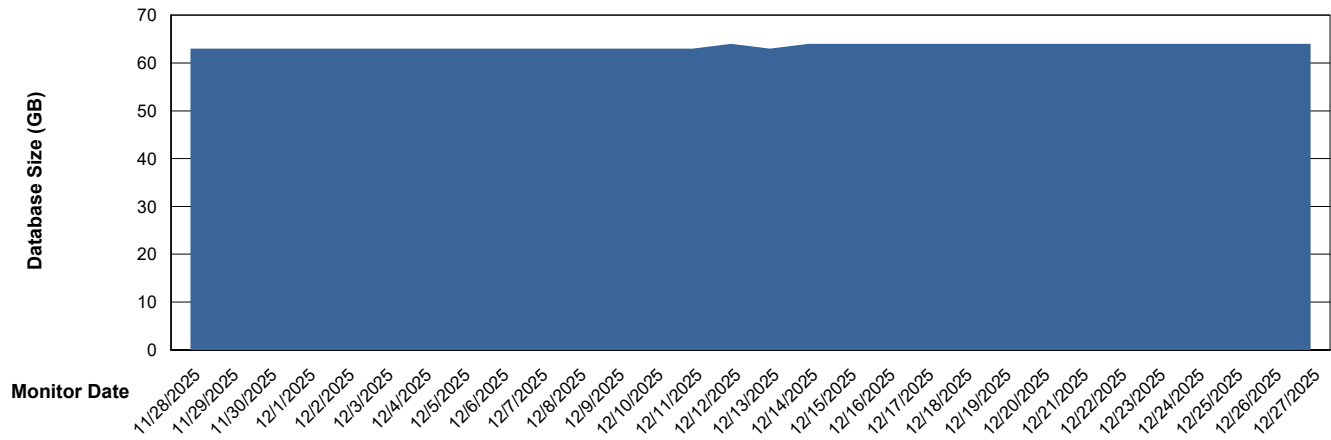

DB Processes Max 1,000
DB Sessions Max 0

Weekly SLA Customer Report

Customer ELJ Production
Database ID 72

Database Performance ELJ_PRD_FRASEQXPRDDB03_ABS1

Weekly SLA Customer Report

Customer ELJ Production
Database ID 72

DATABASE SIZE ELJ_PRD_FRASEQXPRDDB01_ABS1

Database growth over last month

DATABASE SIZE ELJ_PRD_FRASEQXPRDDB03_ABS1

Database growth over last month

Weekly SLA Customer Report

Customer ELJ Production
 Database ID 72