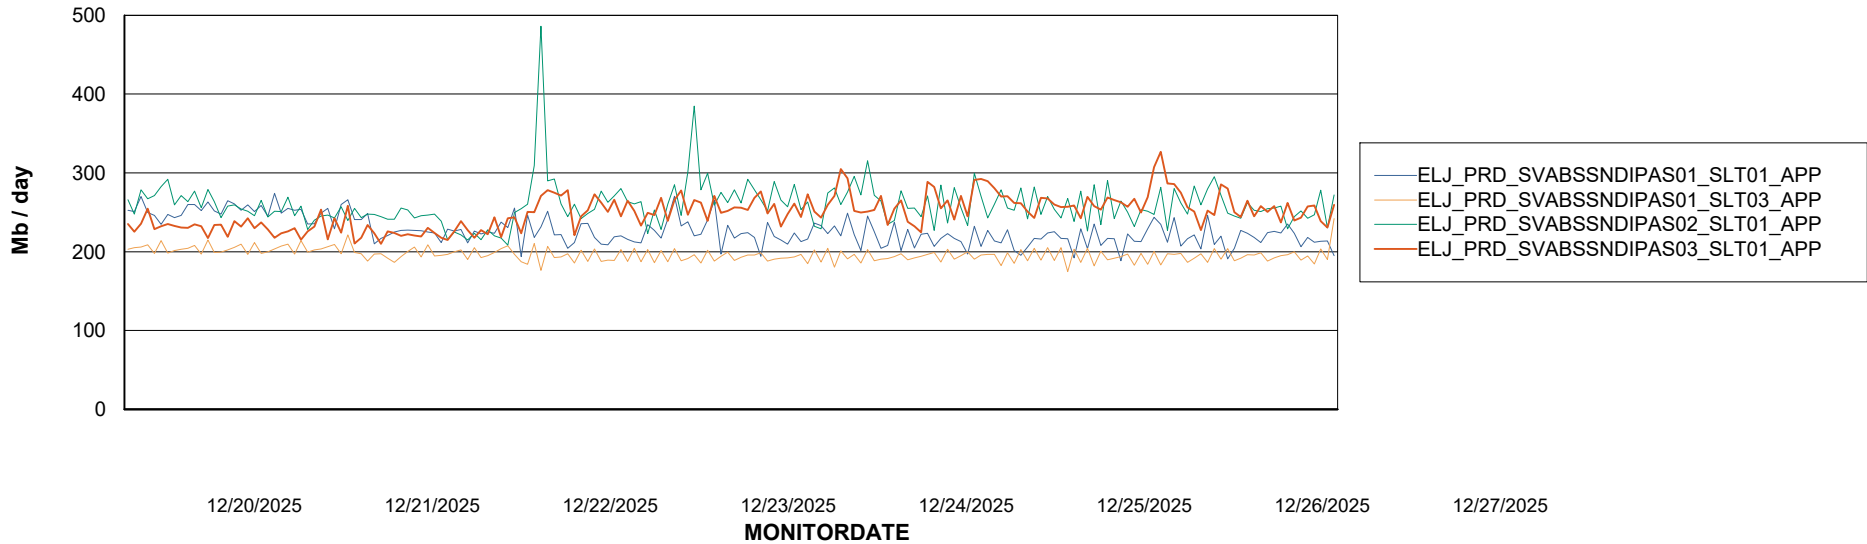

ABSSolute Application Server Services

Avg memory used per ABS Server Service