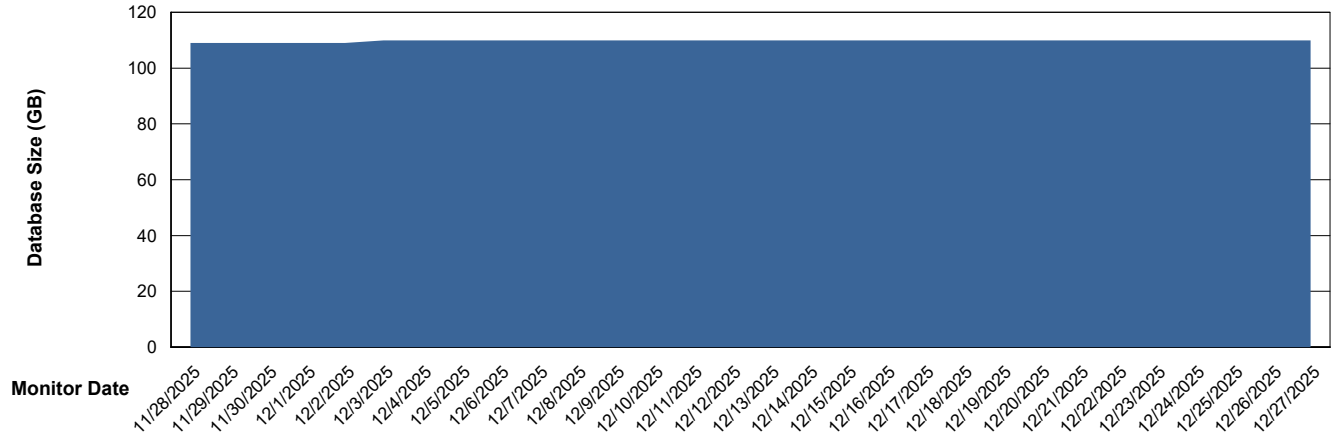

DB Processes Max 1,000
DB Sessions Max 0

Weekly SLA Customer Report

Customer ELJ Production
Database ID 72

Database Performance ELJ_PRD_FRASEQXPRDDB03_ABS1

Weekly SLA Customer Report

Customer ELJ Production
Database ID 72

DATABASE SIZE ELJ_PRD_FRASEQXPRDDB01_ABS1

Database growth over last month

DATABASE SIZE ELJ_PRD_FRASEQXPRDDB03_ABS1

Database growth over last month

Weekly SLA Customer Report

Customer ELJ Production
 Database ID 72