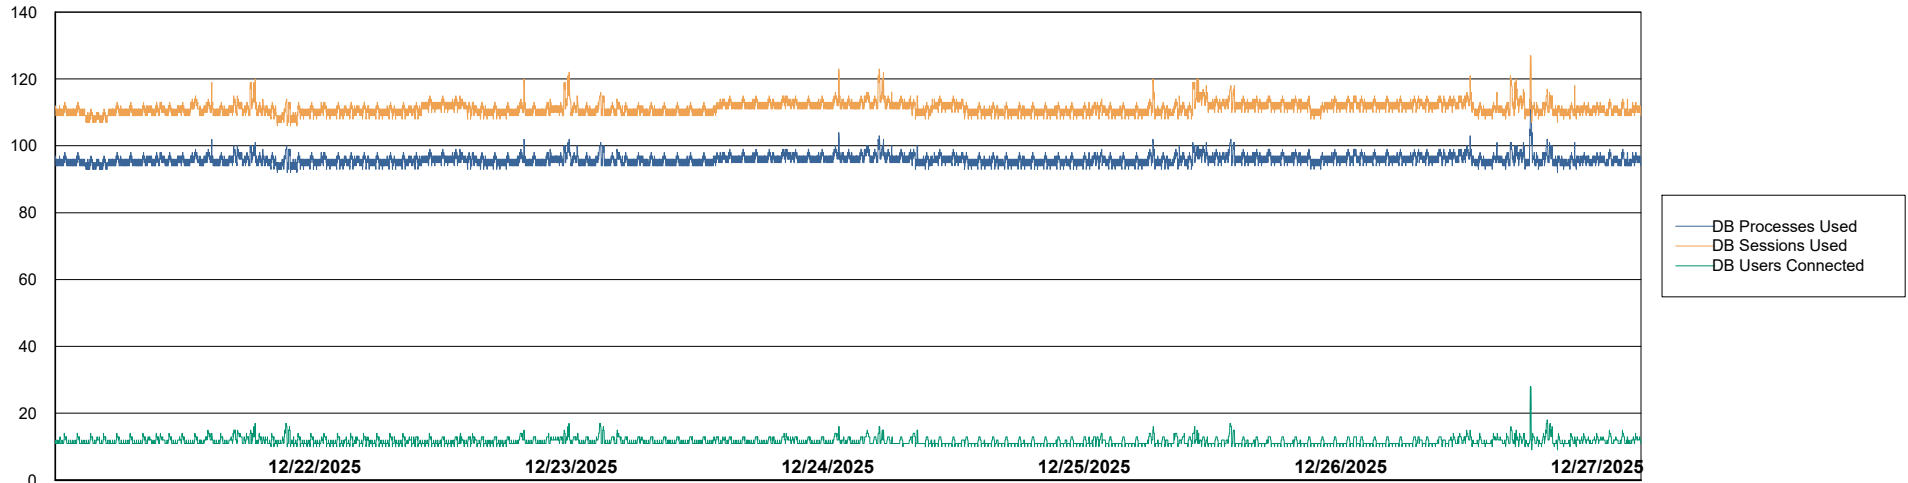

DB Processes Max 1,000
DB Sessions Max 0

Weekly SLA Customer Report

Customer ELJ Production
Database ID 72

Database Performance ELJ_PRD_FRASEQXPRDDB03_ABS1

Weekly SLA Customer Report

Customer ELJ Production
Database ID 72