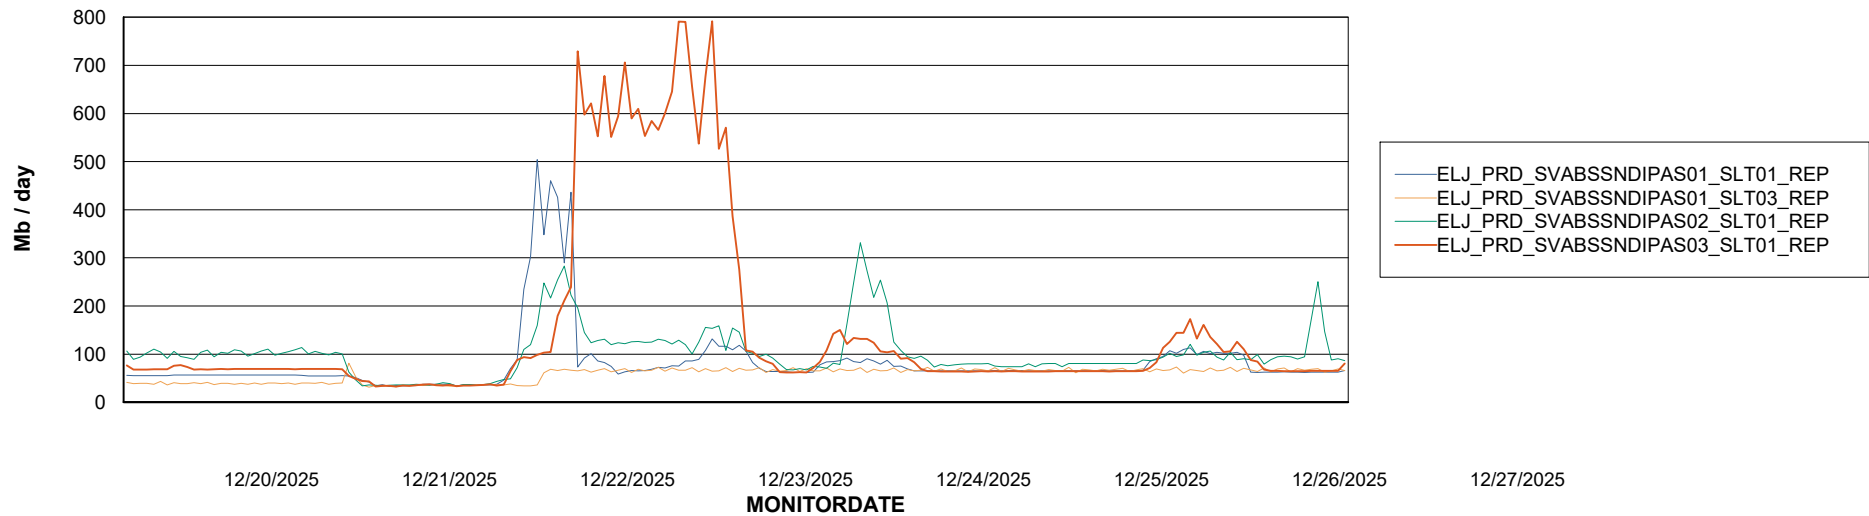

Avg memory used per ABS Server Service

Avg users per day per ABS server

Weekly SLA Customer Report

Customer ELJ Production
Database ID 72

ABSSolute Application ReportServer Services

Avg memory used per ReportServer Service