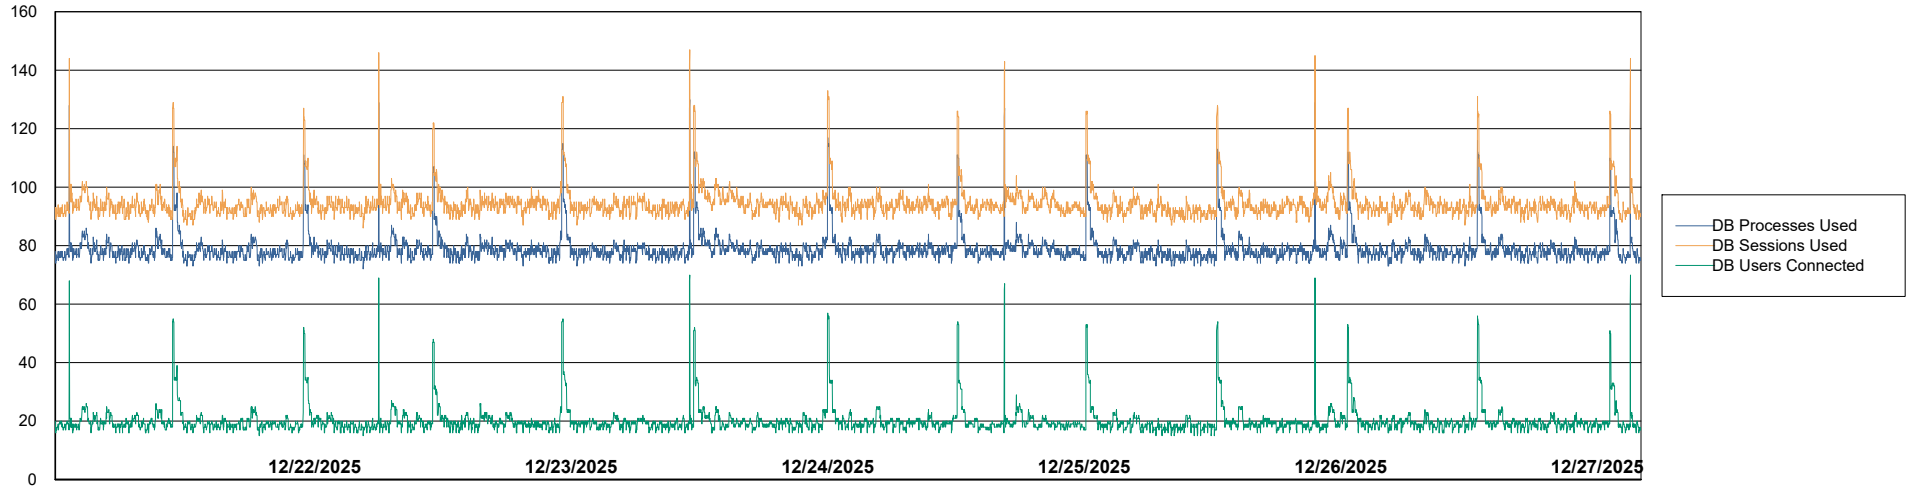

Database Performance ECT-BI-TOR_ABS1