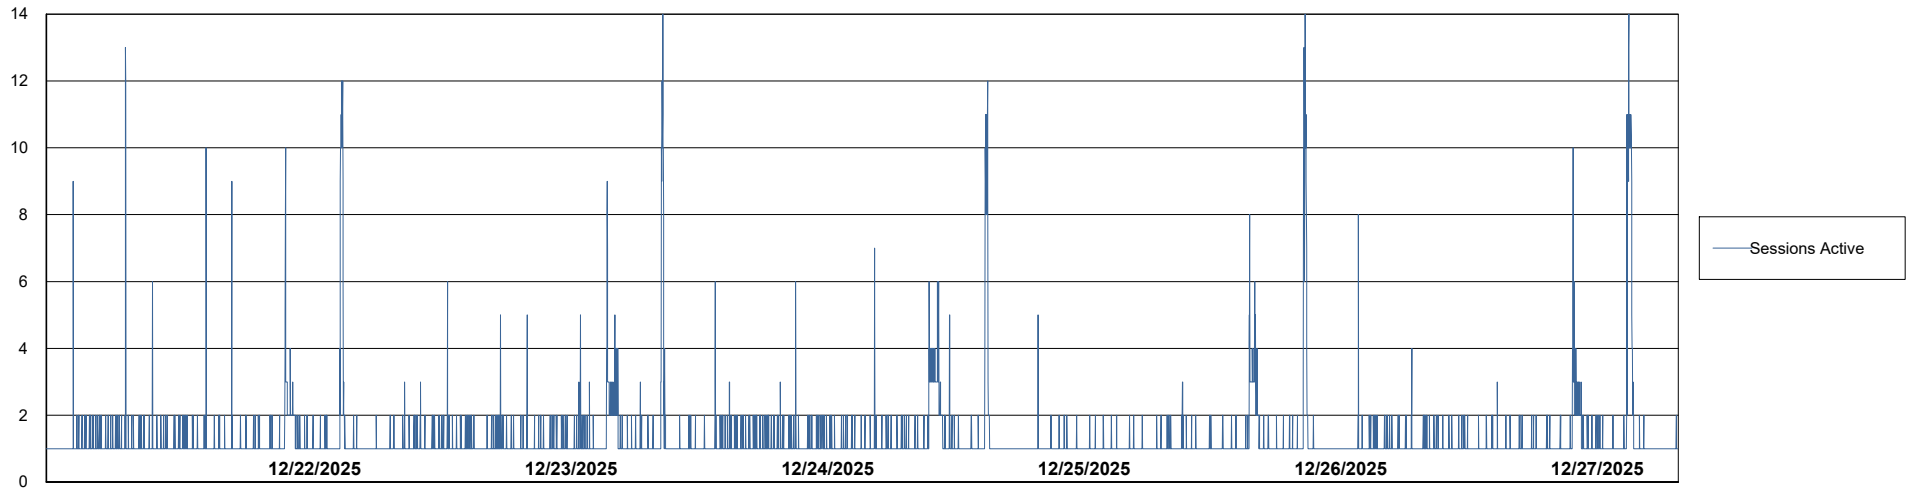

Weekly SLA Customer Report

Customer ECT OCI TOR Production
Database ID 219

Database Performance ECT-BI-TOR_ABS1

Weekly SLA Customer Report

Customer ECT OCI TOR Production
Database ID 219

Database Performance ECT-DBS1-TOR_PROD_ABS1