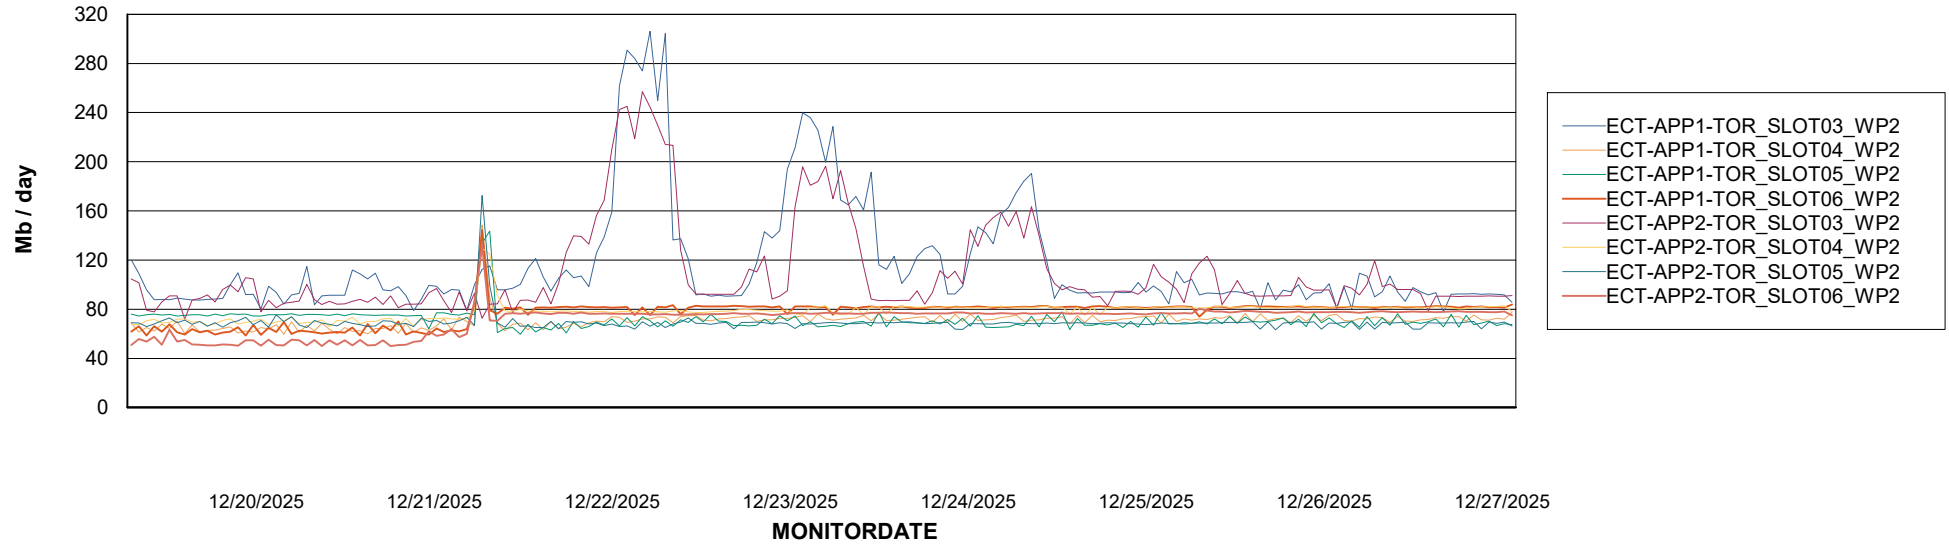

ABSSolute Web Component Services

Avg memory used per ABS Web component