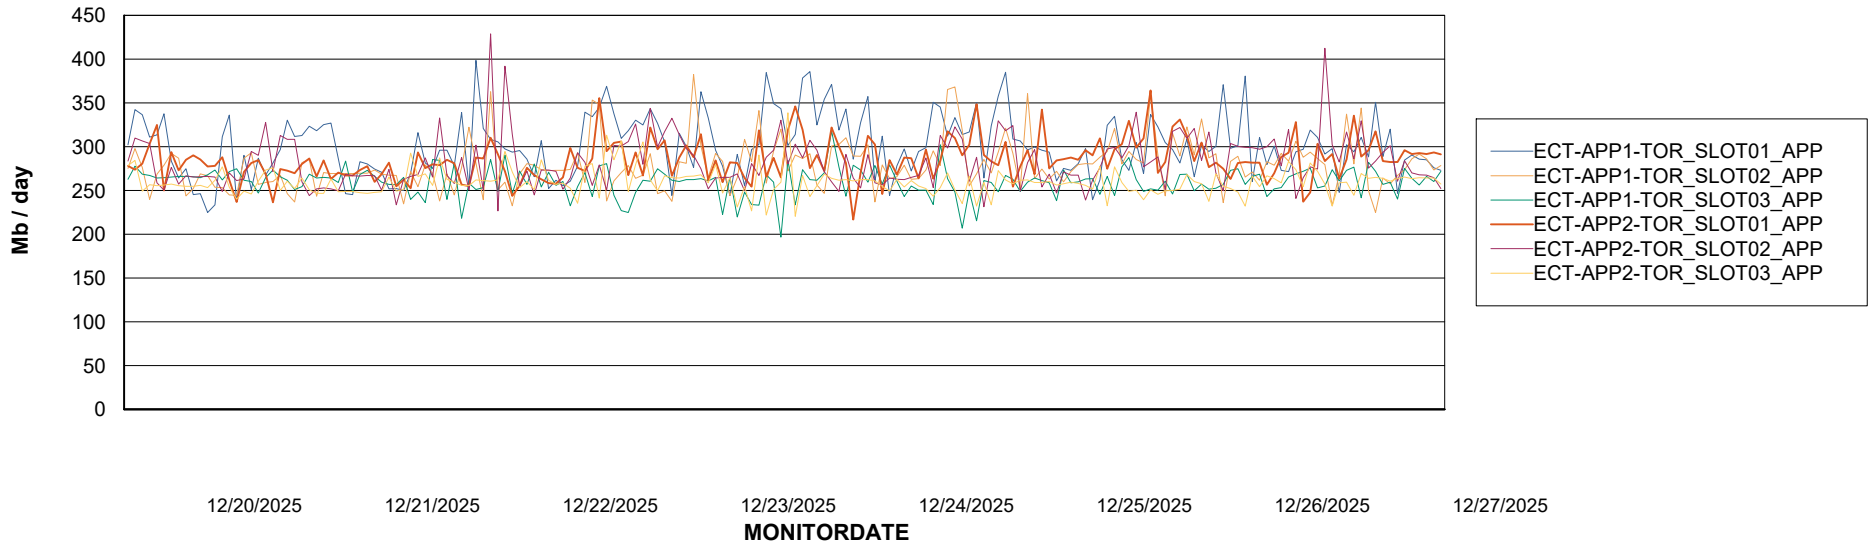

ABSSolute Application Server Services

Avg memory used per ABS Server Service