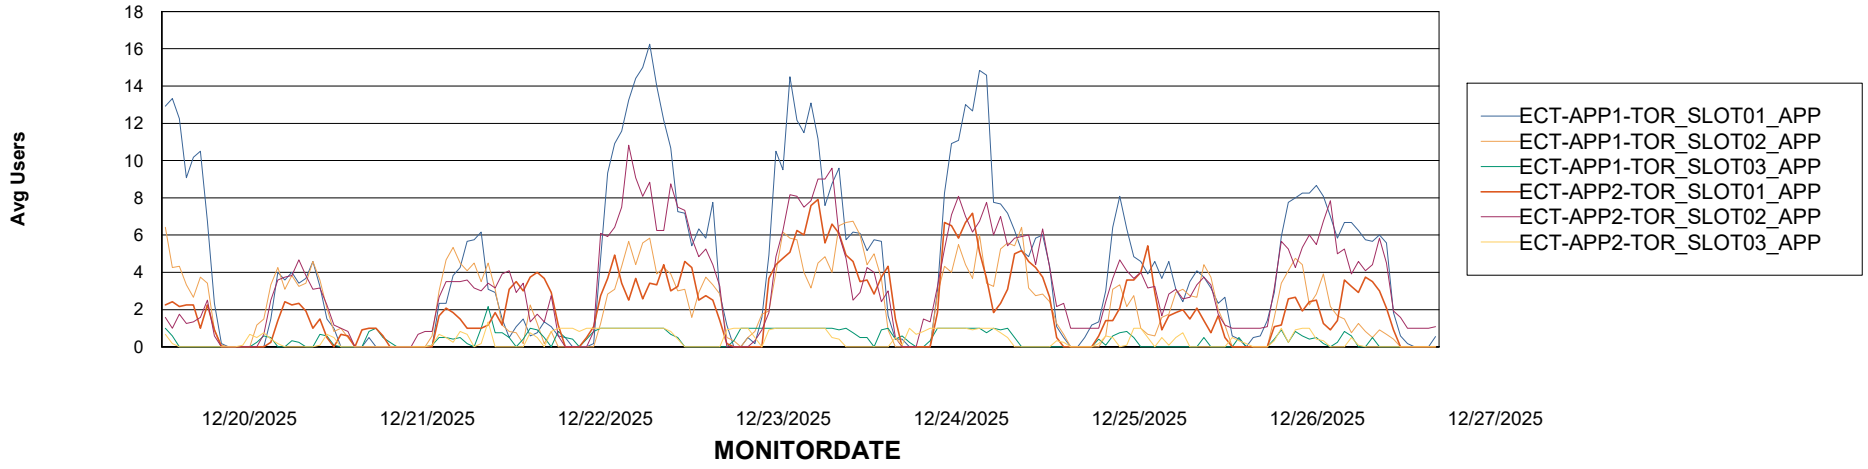

Avg users per day per ABS server