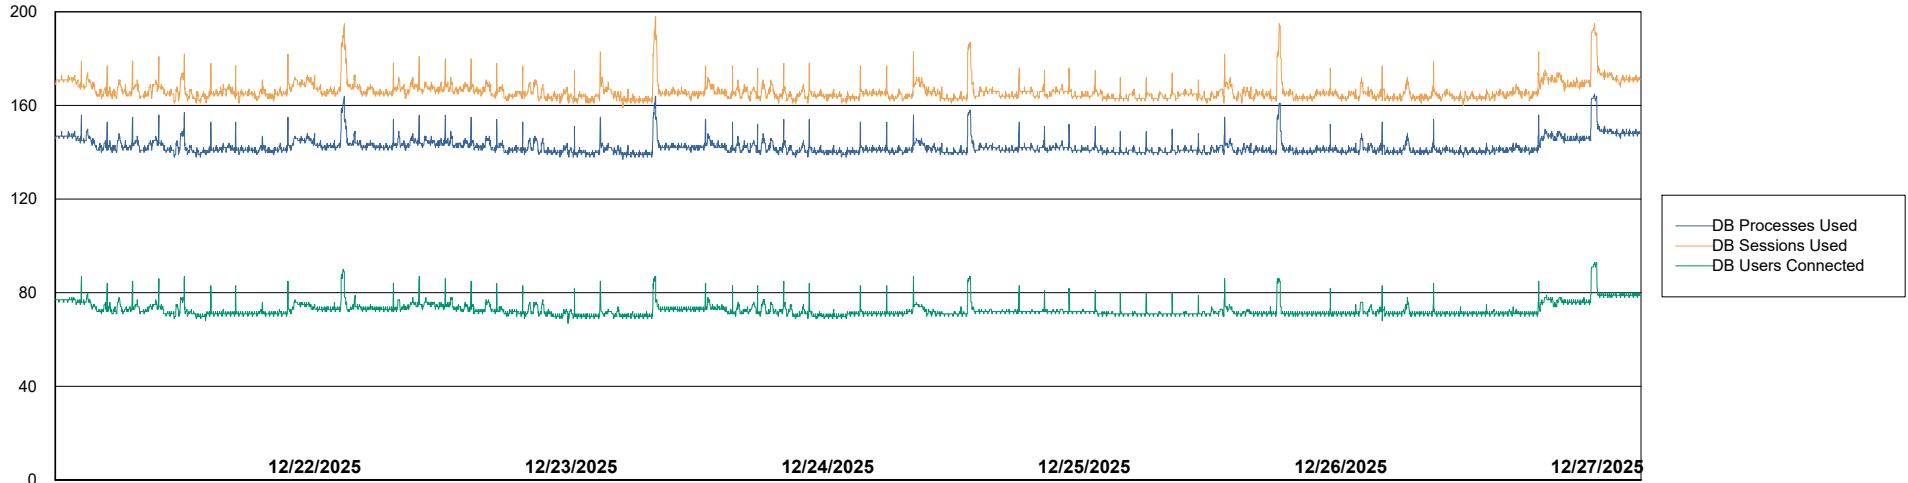

Weekly SLA Customer Report

Customer ECT OCI TOR Production
Database ID 219

Database Performance ECT-BI-TOR_ABS1

Weekly SLA Customer Report

Customer ECT OCI TOR Production
Database ID 219

Database Performance ECT-DBS1-TOR_PROD_ABS1