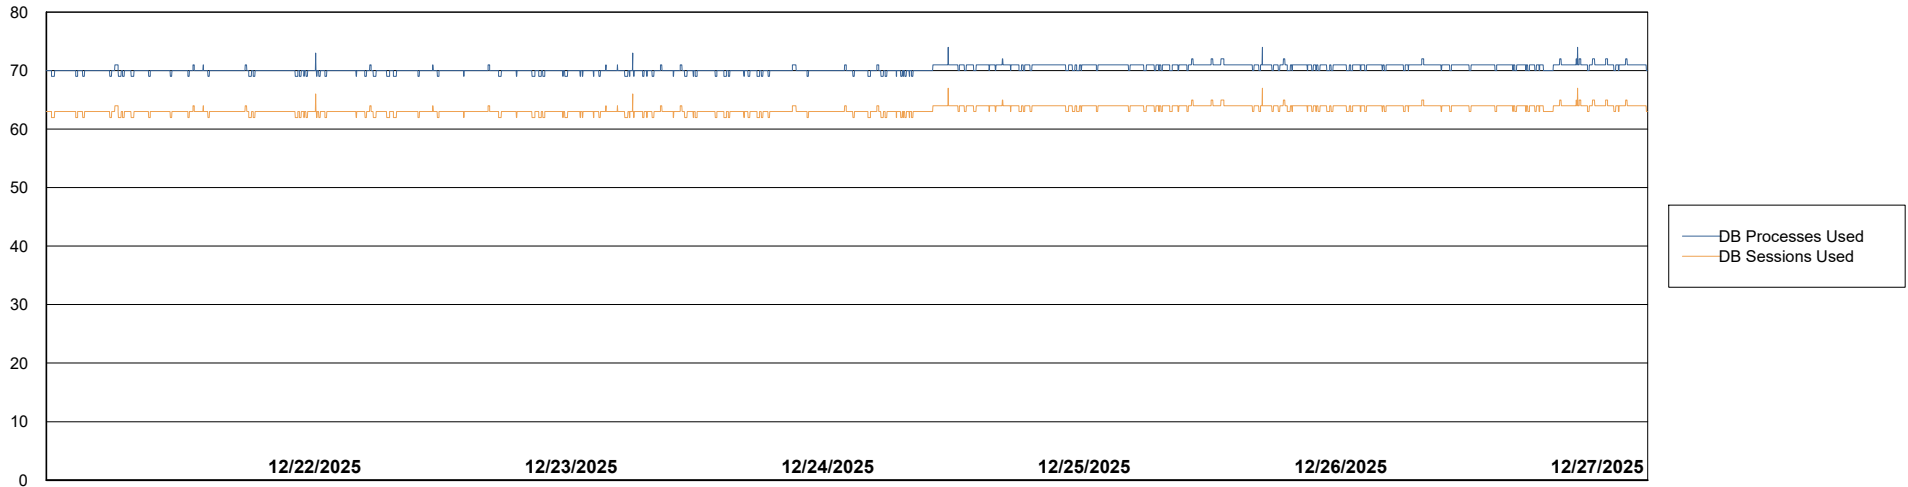

Database Performance ECT-DBS2-TOR_PROD_HSBABS1

DB Processes Max 4
DB Processes Max 0
DB Processes Max 1,000