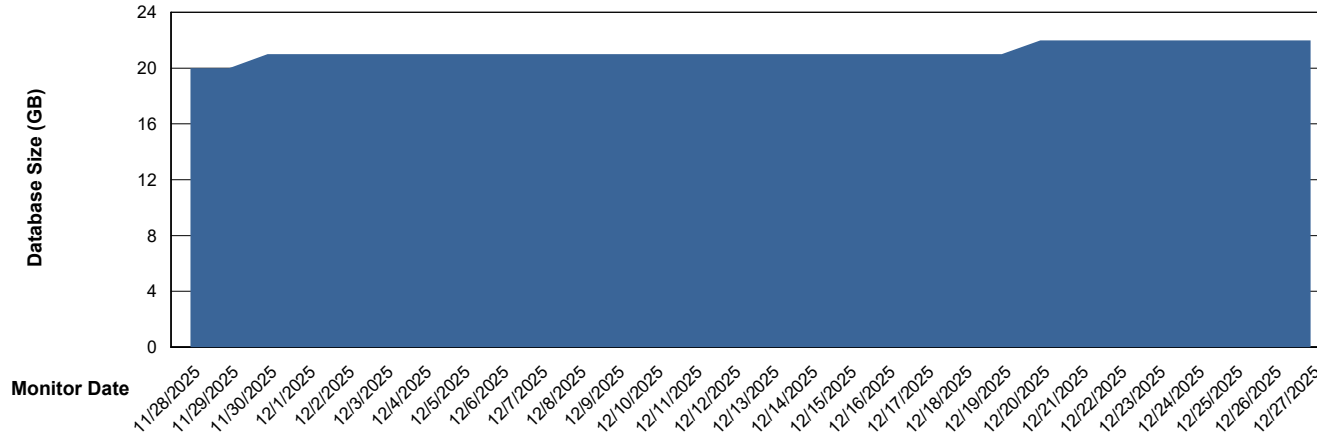

DATABASE SIZE ECT-BI-TOR_ABS1

Database growth over last month