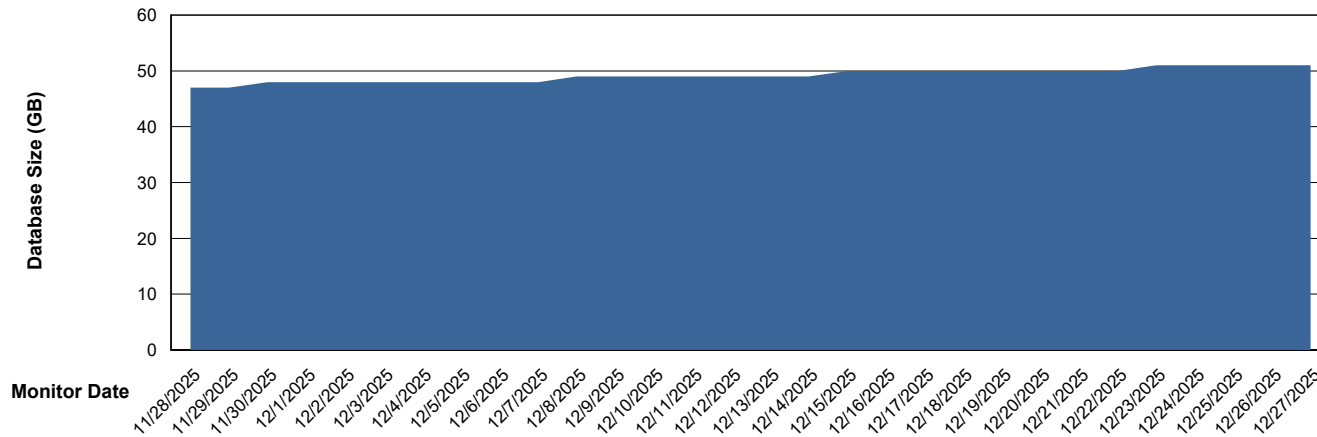

Customer ECT OCI TOR Production
Database ID 219

DATABASE SIZE ECT-BI-TOR_ABS1

Database growth over last month

DATABASE SIZE ECT-DBS1-TOR_PROD_ABS1

Database growth over last month

Weekly SLA Customer Report