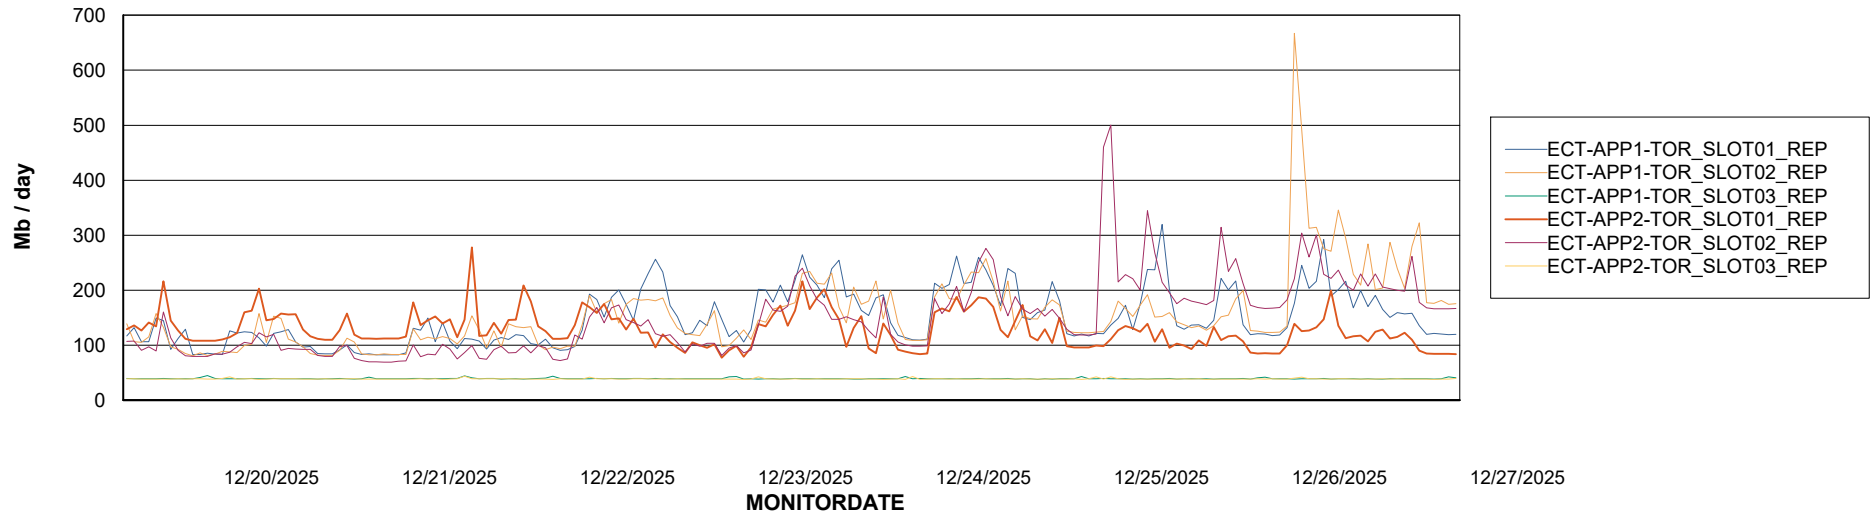

Avg memory used per ABS Server Service

Avg users per day per ABS server

Weekly SLA Customer Report

Customer ECT OCI TOR Production
Database ID 219

ABSSolute Application ReportServer Services

Avg memory used per ReportServer Service