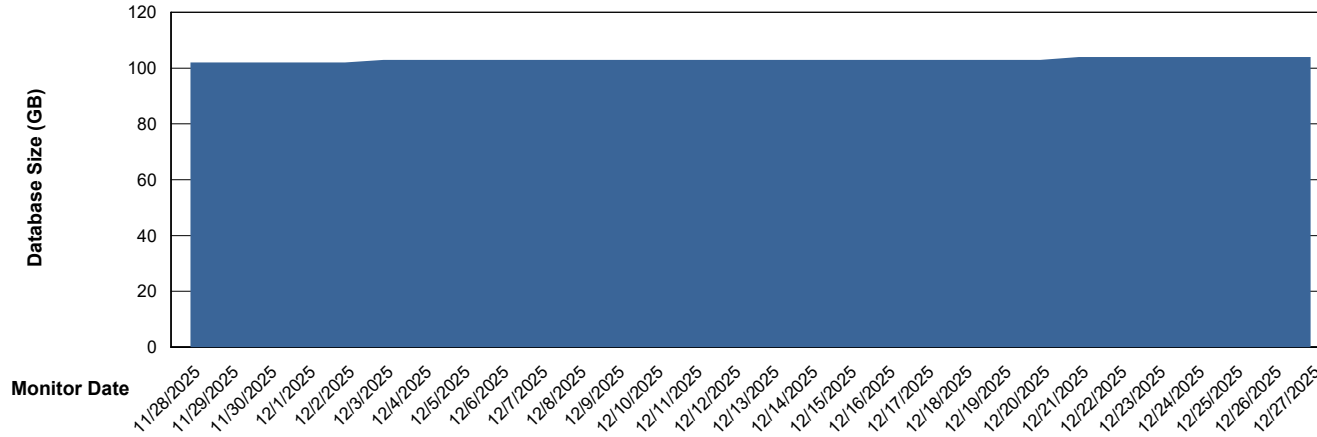

Weekly SLA Customer Report

Customer ECL_Production
Database ID 156

Database Performance ECL_PRD_ECLABS-TEST_HSBABS1

DB Processes Max 1,000

Weekly SLA Customer Report

Customer ECL_Production
Database ID 156

DATABASE SIZE ECL_PRD_ECLABS_ABS1

Database growth over last month

DATABASE SIZE ECL_PRD_ECL-ABS-BI_ABS1

Database growth over last month

Weekly SLA Customer Report

Customer ECL_Production
Database ID 156

Database Tablespace ECL_PRD_ECLABS_ABS1