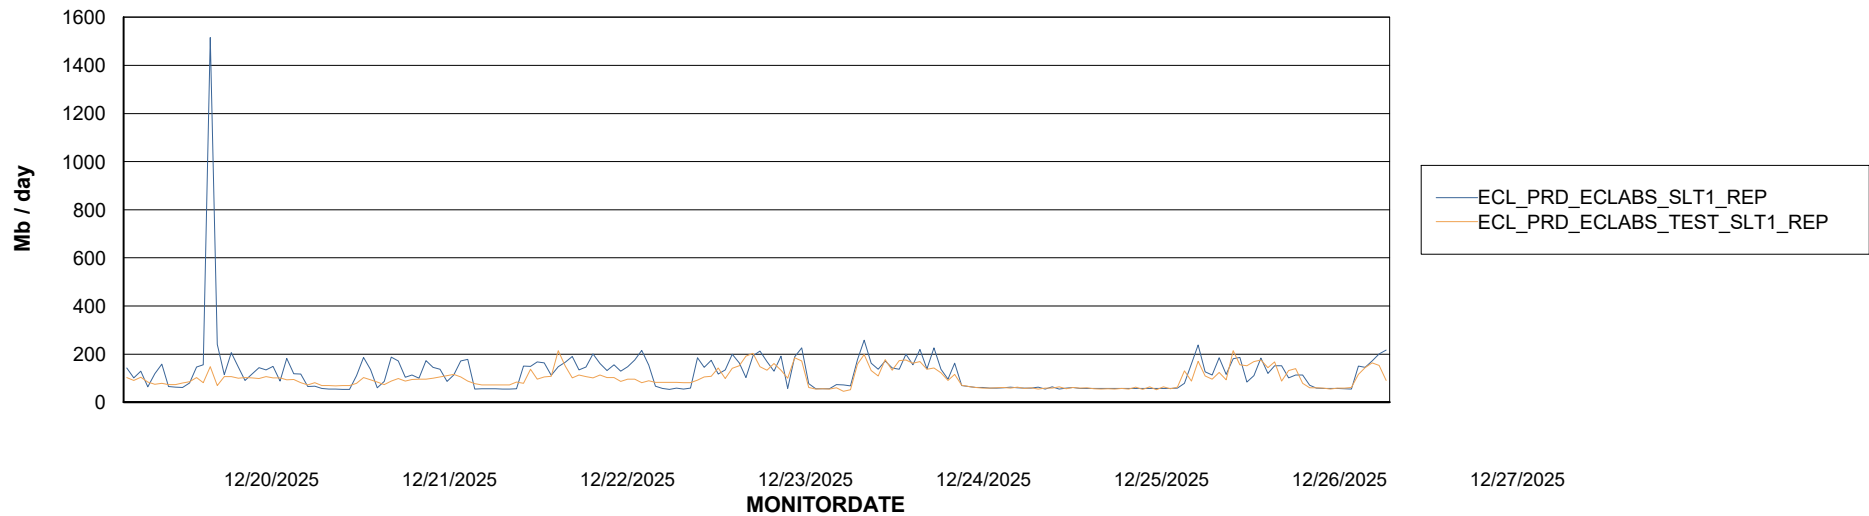

Avg memory used per ABS Server Service

Avg users per day per ABS server

Weekly SLA Customer Report

Customer ECL_Production
Database ID 156

ABSSolute Application ReportServer Services

Avg memory used per ReportServer Service