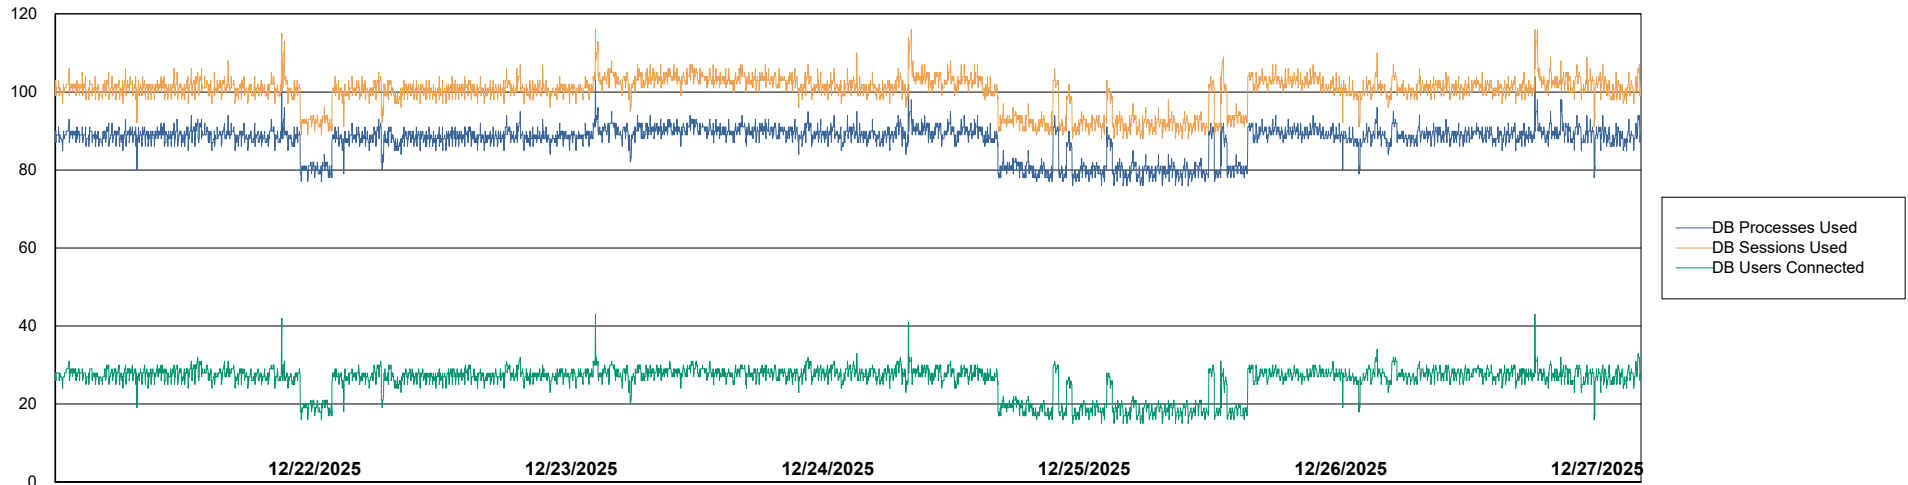

Weekly SLA Customer Report

Customer ECL_Production
Database ID 156

Database Performance ECL_PRD_ECLABS_ABS1

Weekly SLA Customer Report

Customer ECL_Production
Database ID 156

Database Performance ECL_PRD_ECL-ABS-BI_ABS1