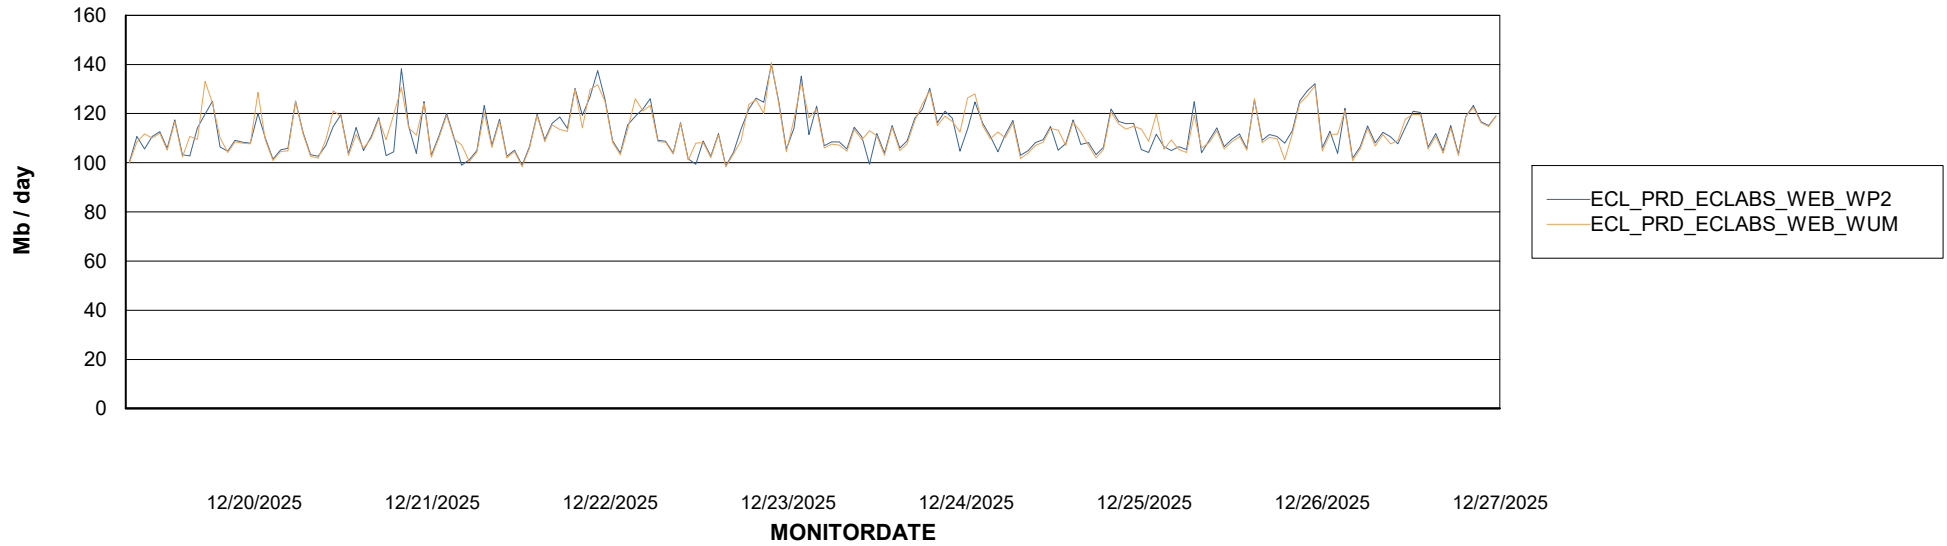

ABSSolute Web Component Services

Avg memory used per ABS Web component