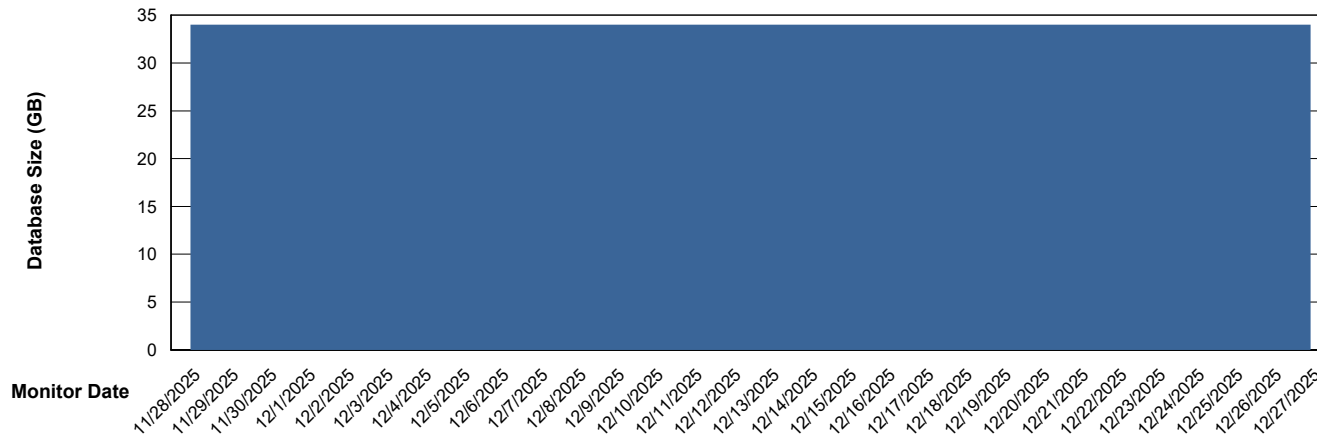

Weekly SLA Customer Report

Customer ECL_Production
Database ID 156

Database Performance ECL_PRD_ECLABS-TEST_HSBABS1

DB Processes Max 1,000

Weekly SLA Customer Report

Customer ECL_Production
Database ID 156

DATABASE SIZE ECL_PRD_ECLABS_ABS1

Database growth over last month

DATABASE SIZE ECL_PRD_ECL-ABS-BI_ABS1

Database growth over last month

Weekly SLA Customer Report

Customer ECL_Production
Database ID 156

Database Tablespace ECL_PRD_ECLABS_ABS1