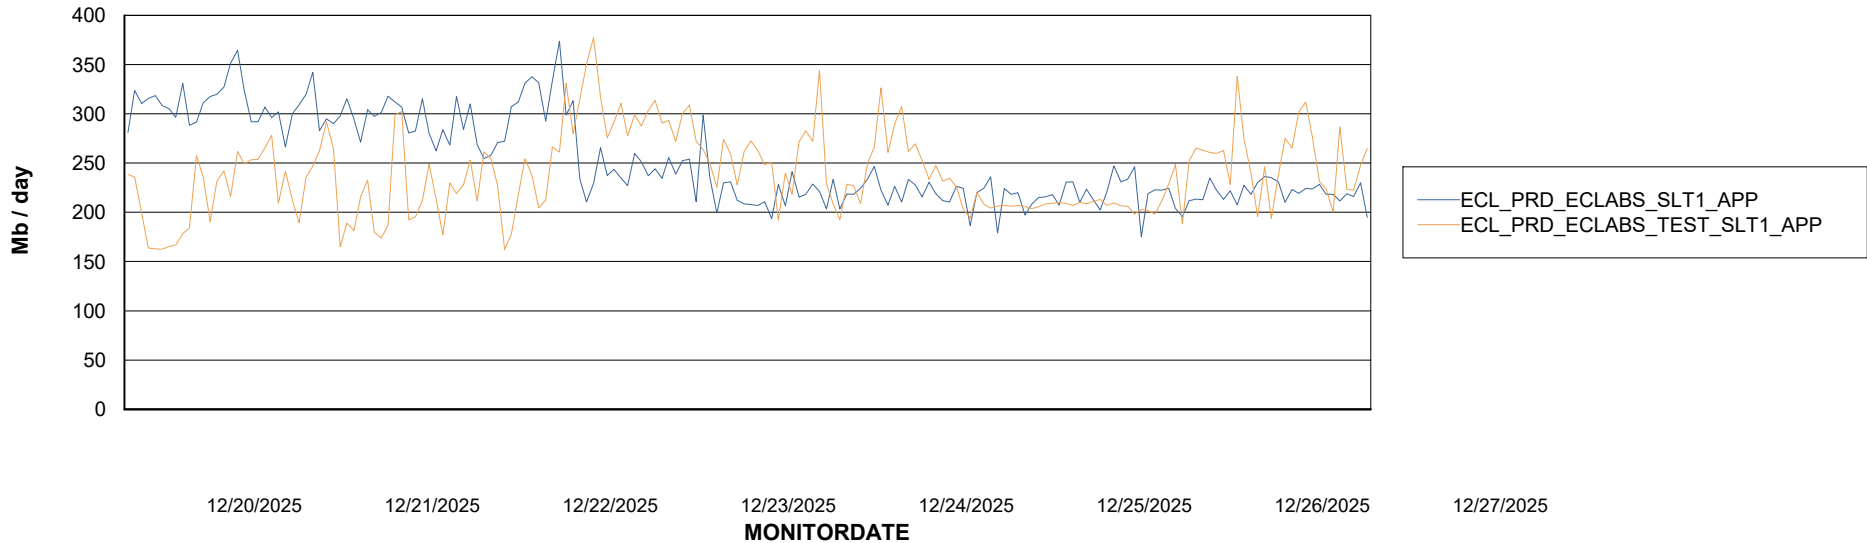

ABSSolute Application Server Services

Avg memory used per ABS Server Service