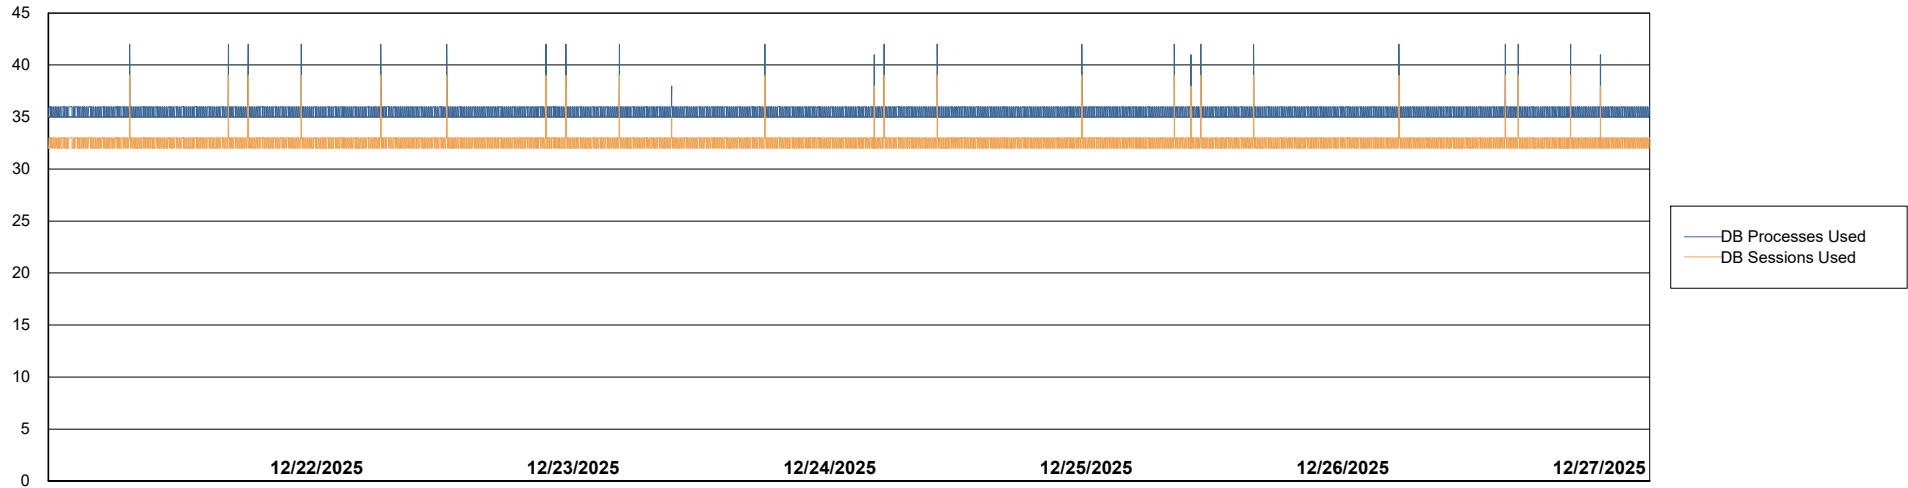

Database Performance ECL_PRD_ECLABS-TEST_HSBABS1

DB Processes Max 1,000