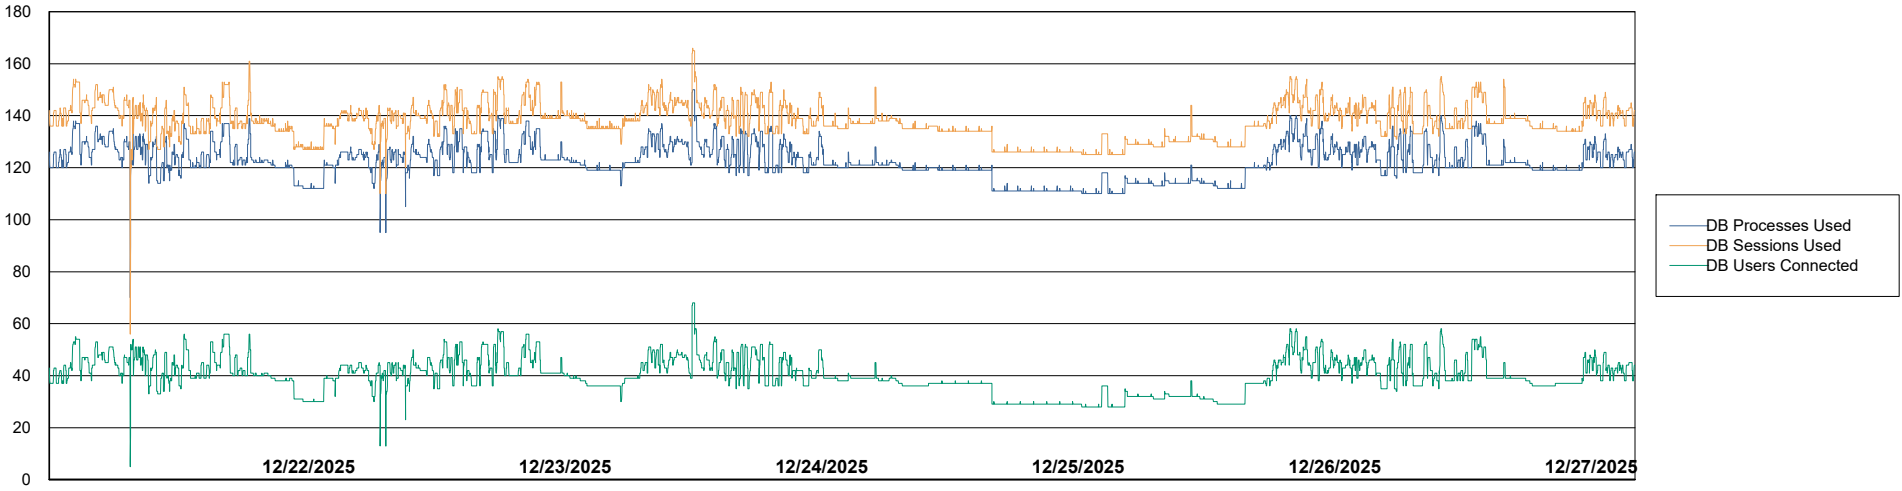

Weekly SLA Customer Report

Customer ECL_Production
Database ID 156

Database Performance ECL_PRD_ECLABS_ABS1

Weekly SLA Customer Report

Customer ECL_Production
Database ID 156

Database Performance ECL_PRD_ECL-ABS-BI_ABS1