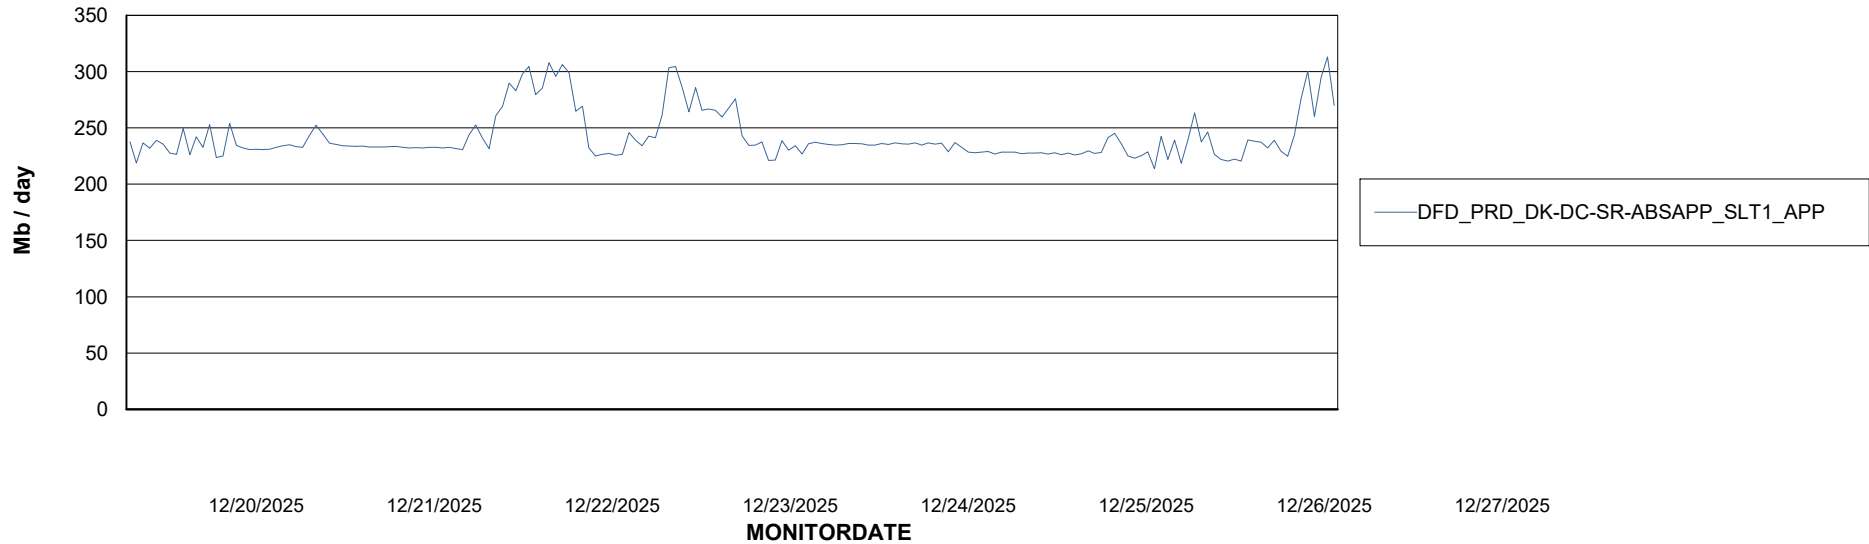

ABSSolute Application Server Services

Avg memory used per ABS Server Service