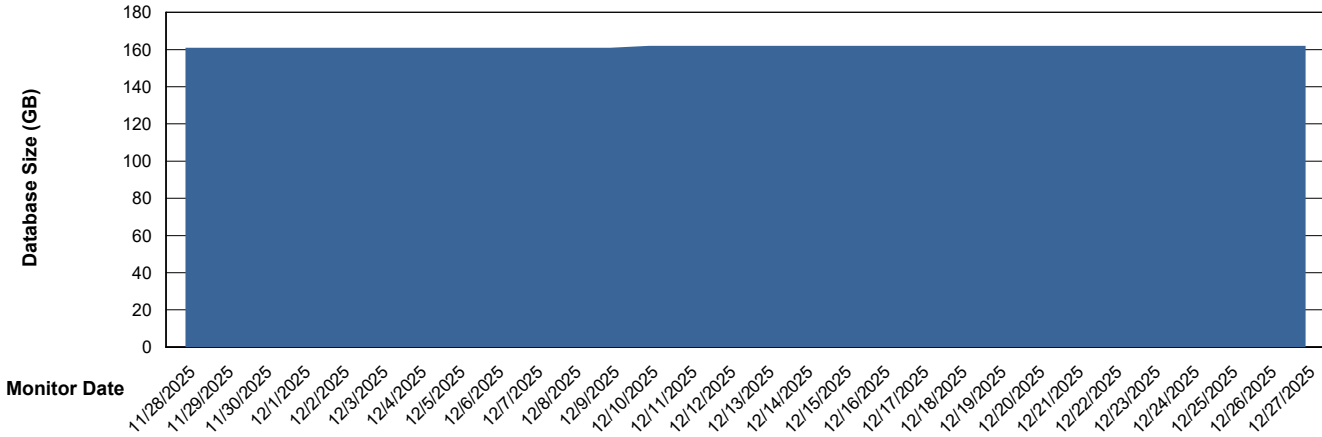

Database growth over last month

Database Tablespace DFD_PRD_DK-DC-SR-ABSDB_ABS1

Date	Tablespace Name	Filesize (Gb)	Usedsize (Gb)	Percentage free
12/27/2025	ABSDATA	101	46	54
	INDX	136	104	24
12/26/2025	ABSDATA	101	46	54
	INDX	136	104	24
12/25/2025	ABSDATA	101	46	54
	INDX	136	104	24
12/24/2025	ABSDATA	101	46	54
	INDX	136	104	24
12/23/2025	ABSDATA	101	46	54
	INDX	136	104	24
12/22/2025	ABSDATA	101	46	54
	INDX	136	104	24
12/21/2025	ABSDATA	101	46	54
	INDX	136	104	24