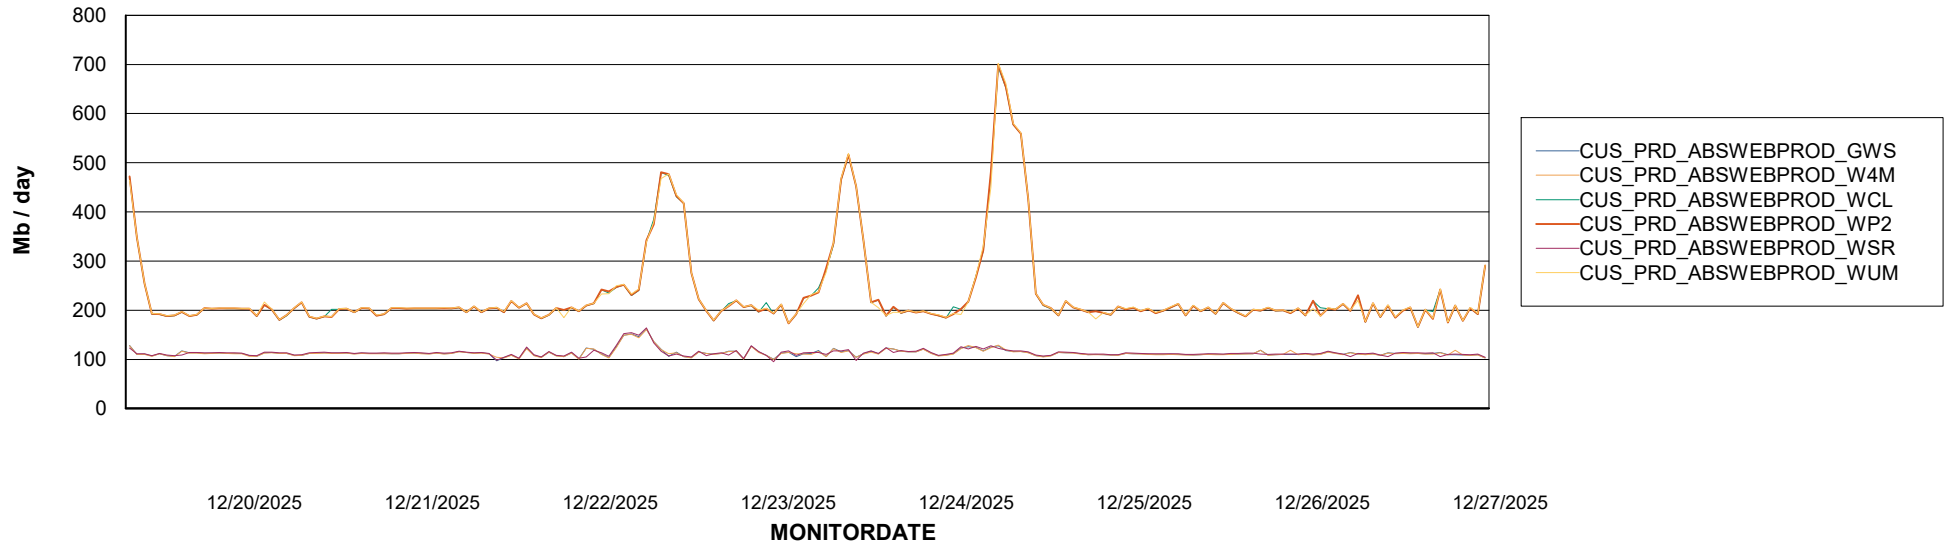

Avg memory used per ReportServer Service

Weekly SLA Customer Report

Customer CUS_Production (24/7)
Database ID 131

ABSSolute Web Component Services

Avg memory used per ABS Web component

Weekly SLA Customer Report