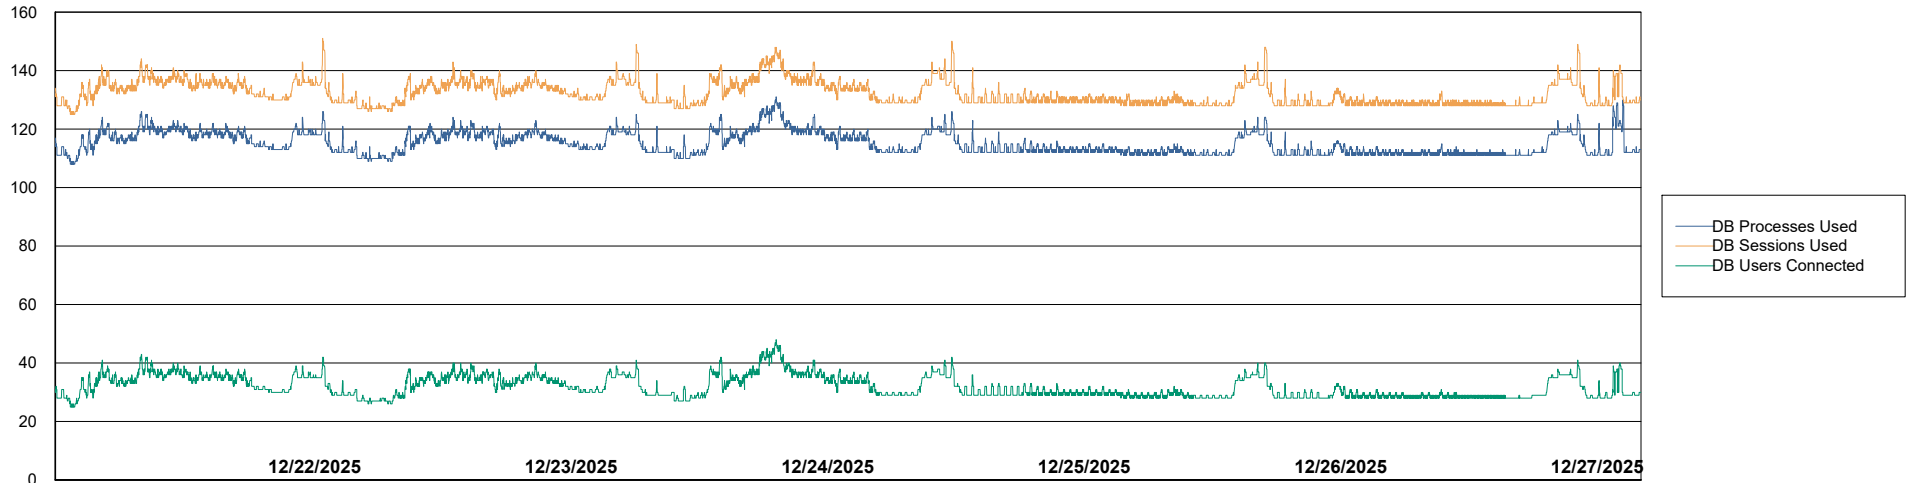

Database Performance CUS_PRD_ABSDB1_ABS1