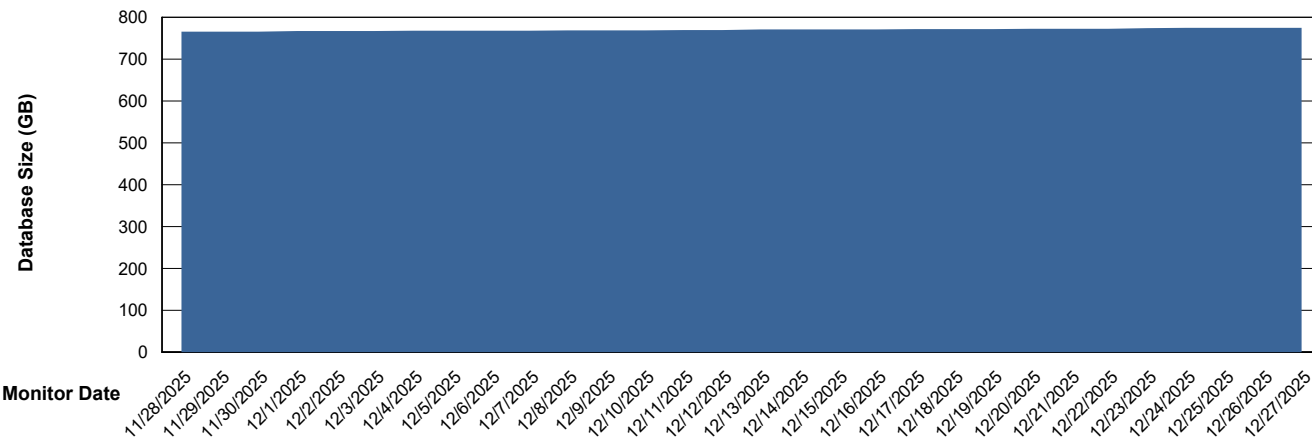

DB Processes Max 1,000

Weekly SLA Customer Report

Customer CUS_Production (24/7)
 Database ID 131

DATABASE SIZE CUS_PRD_ABSDB1_ABS1

Database growth over last month

Database Tablespace CUS_PRD_ABSDB1_ABS1

Date	Tablespace Name	Filesize (Gb)	Usedsize (Gb)	Percentage free
12/27/2025	ABSDATA	333	280	16
	INDX	576	479	17
12/26/2025	ABSDATA	333	280	16
	INDX	576	479	17
12/25/2025	ABSDATA	333	280	16
	INDX	576	479	17
12/24/2025	ABSDATA	333	280	16
	INDX	576	479	17
12/23/2025	ABSDATA	333	280	16
	INDX	576	478	17
12/22/2025	ABSDATA	333	279	16
	INDX	576	478	17
12/21/2025	ABSDATA	333	279	16
	INDX	576	478	17

Weekly SLA Customer Report

Customer CUS_Production (24/7)
Database ID 131

Standby Database Health CUS_Production (24/7)

Recovery lag for last 7 days

Weekly SLA Customer Report

Customer CUS_Production (24/7)
Database ID 131