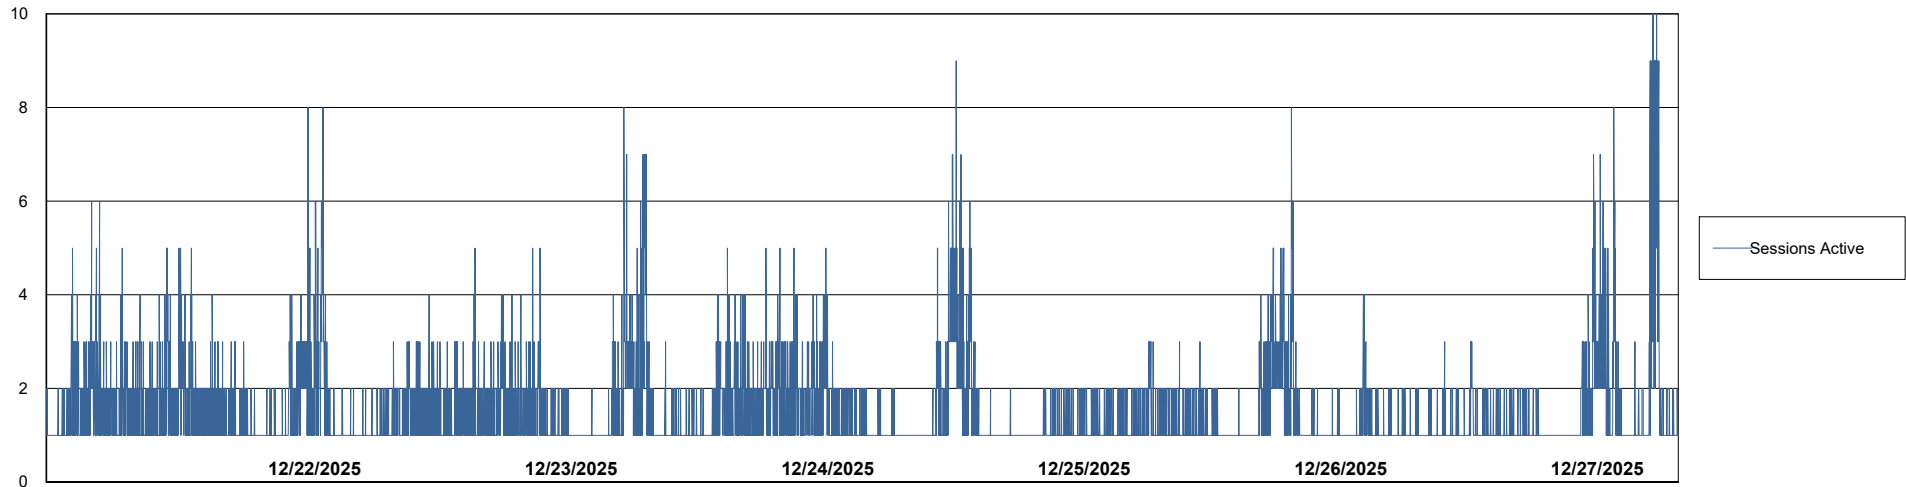

Database Performance CUS_PRD_ABSDB1_ABS1