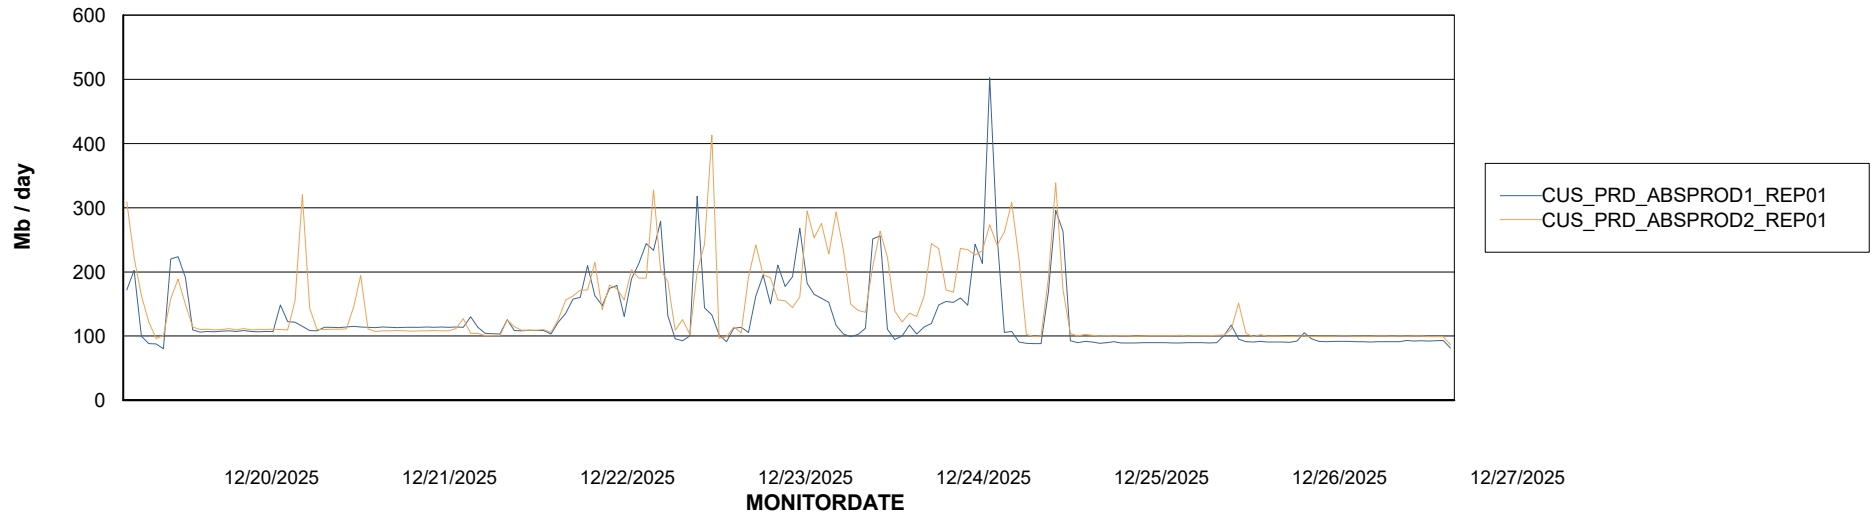

ABSSolute Application ReportServer Services

Avg memory used per ReportServer Service