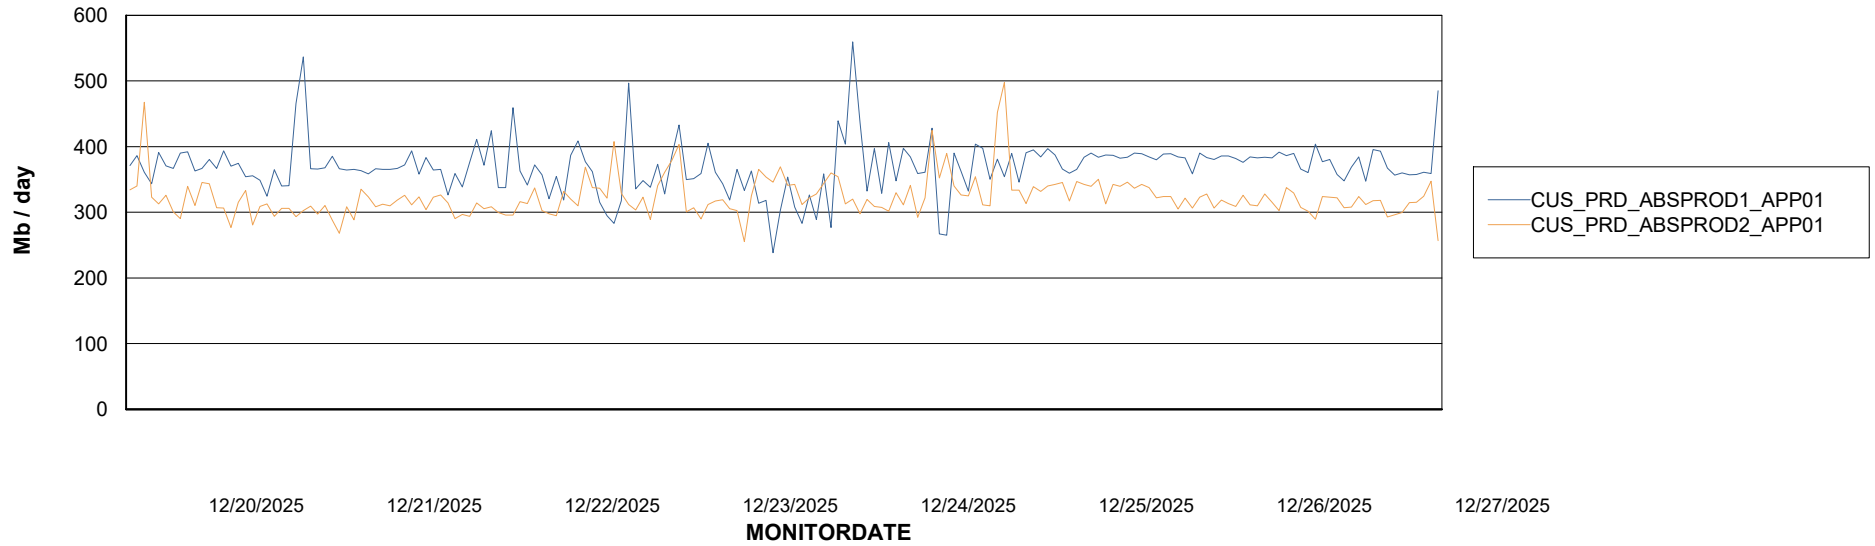

ABSSolute Application Server Services

Avg memory used per ABS Server Service