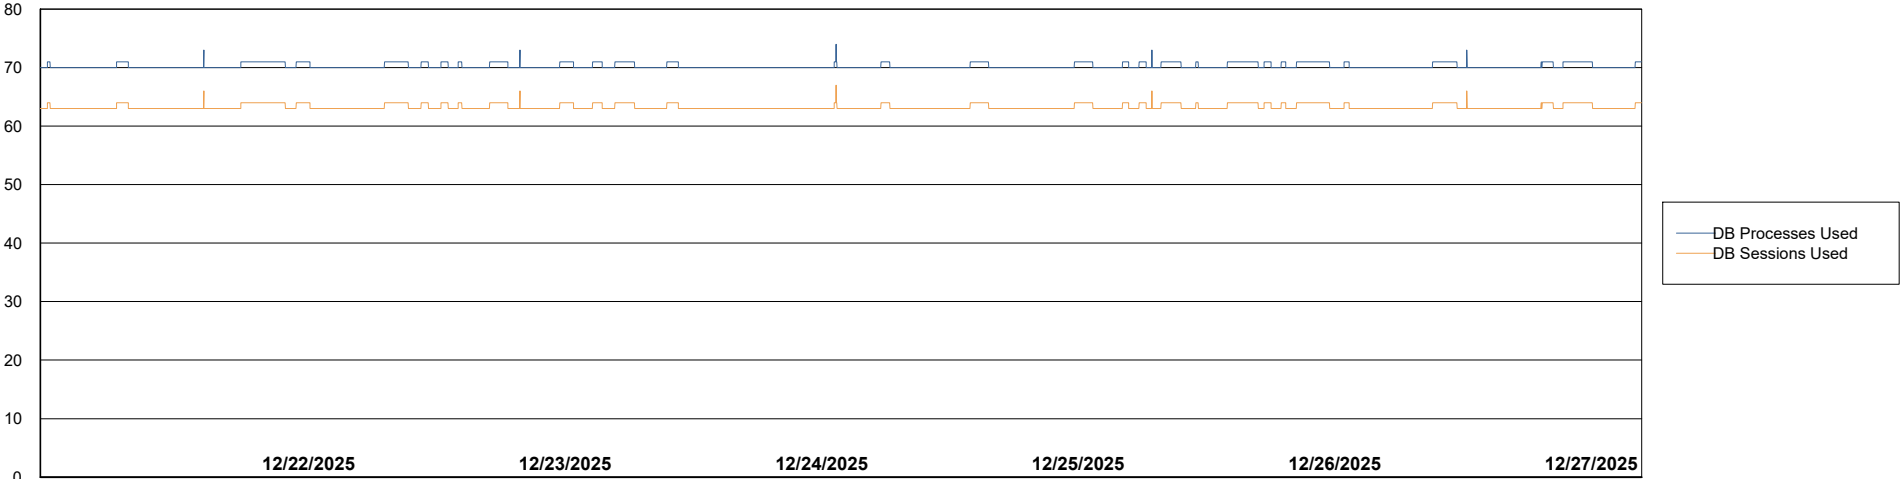

Database Performance CTR-DBS2-JED_PROD_HSBABS1

DB Processes Max 4
DB Processes Max 0
DB Processes Max 1,000