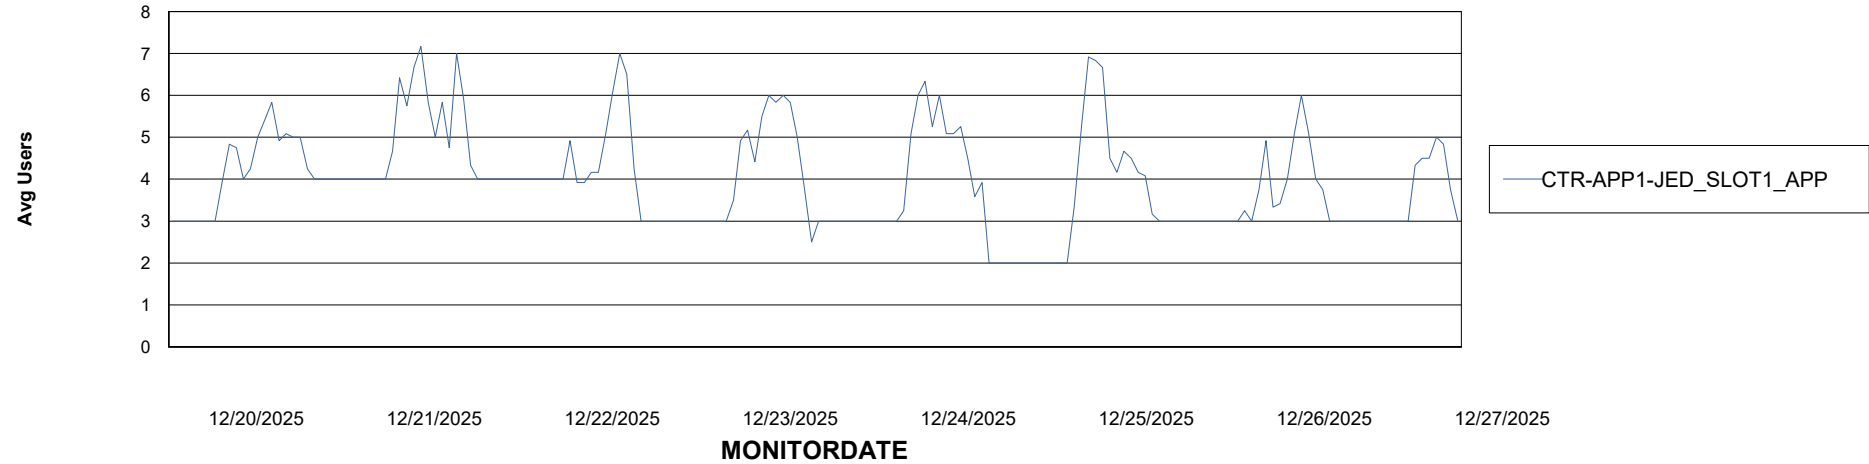

Avg users per day per ABS server