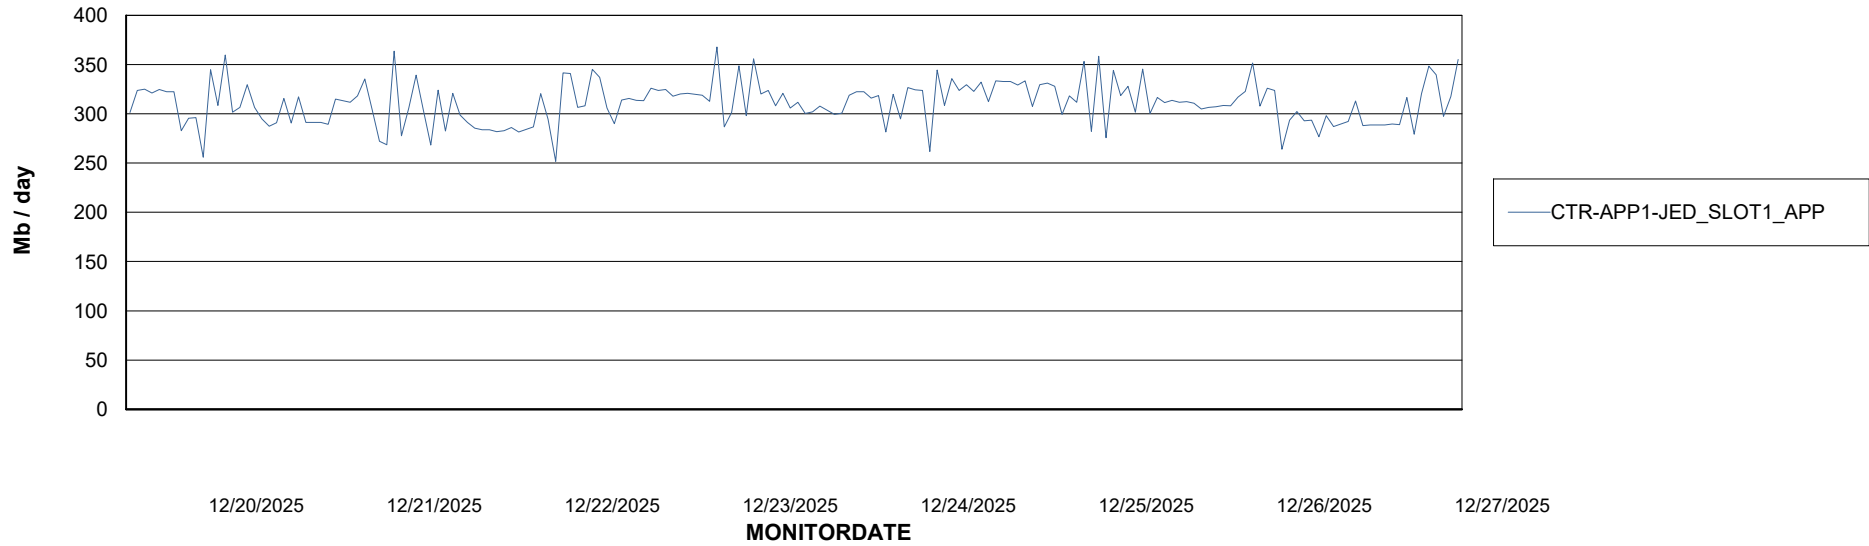

Standby Database Health CTR OCI JED Production

Recovery lag for last 7 days

Weekly SLA Customer Report

Customer CTR OCI JED Production
Database ID 207

ABSSolute Application Server Services

Avg memory used per ABS Server Service