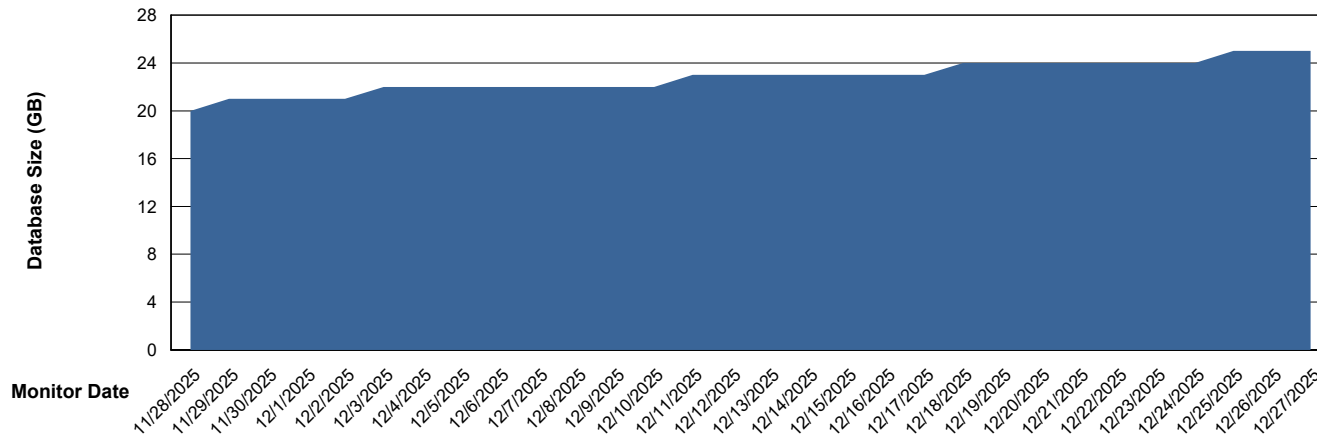

Customer CTR OCI JED Production
Database ID 207

DATABASE SIZE CTR-BI-JED_ABS1

Database growth over last month

DATABASE SIZE CTR-DBS1-JED_PROD_ABS1

Database growth over last month

Weekly SLA Customer Report