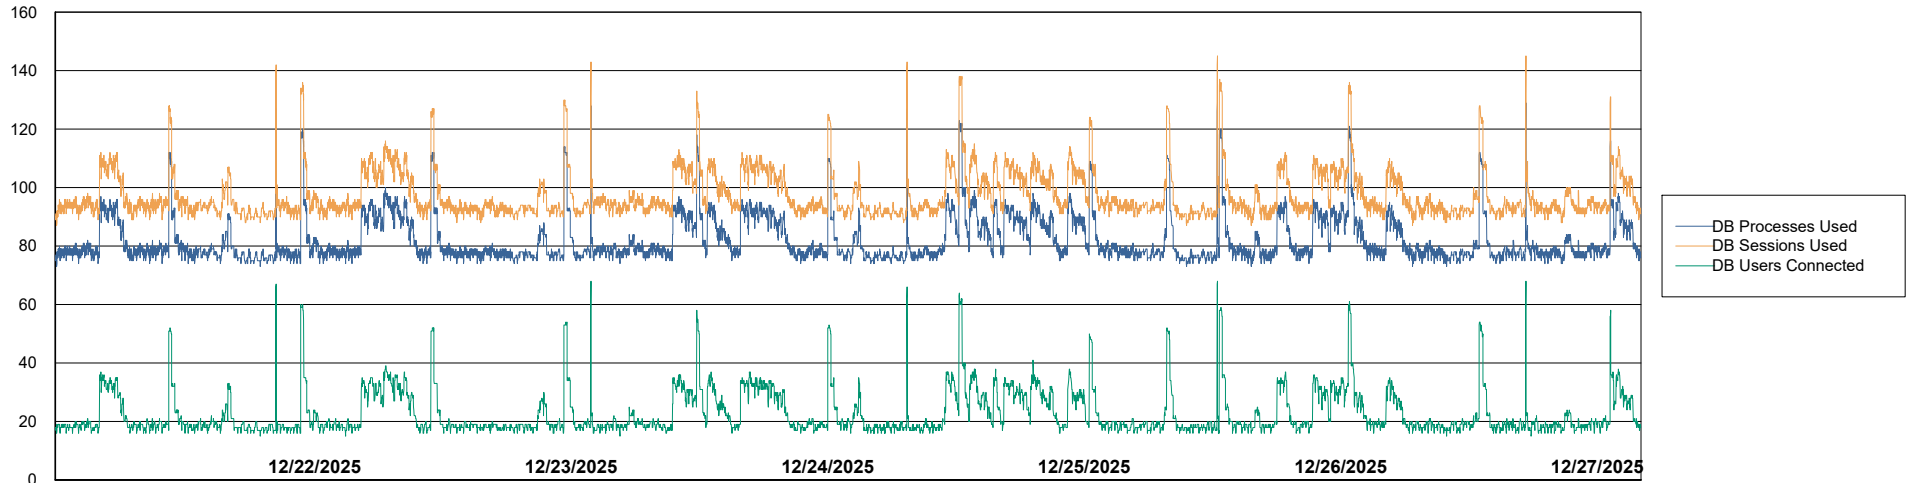

Database Performance CTR-BI-JED_ABS1