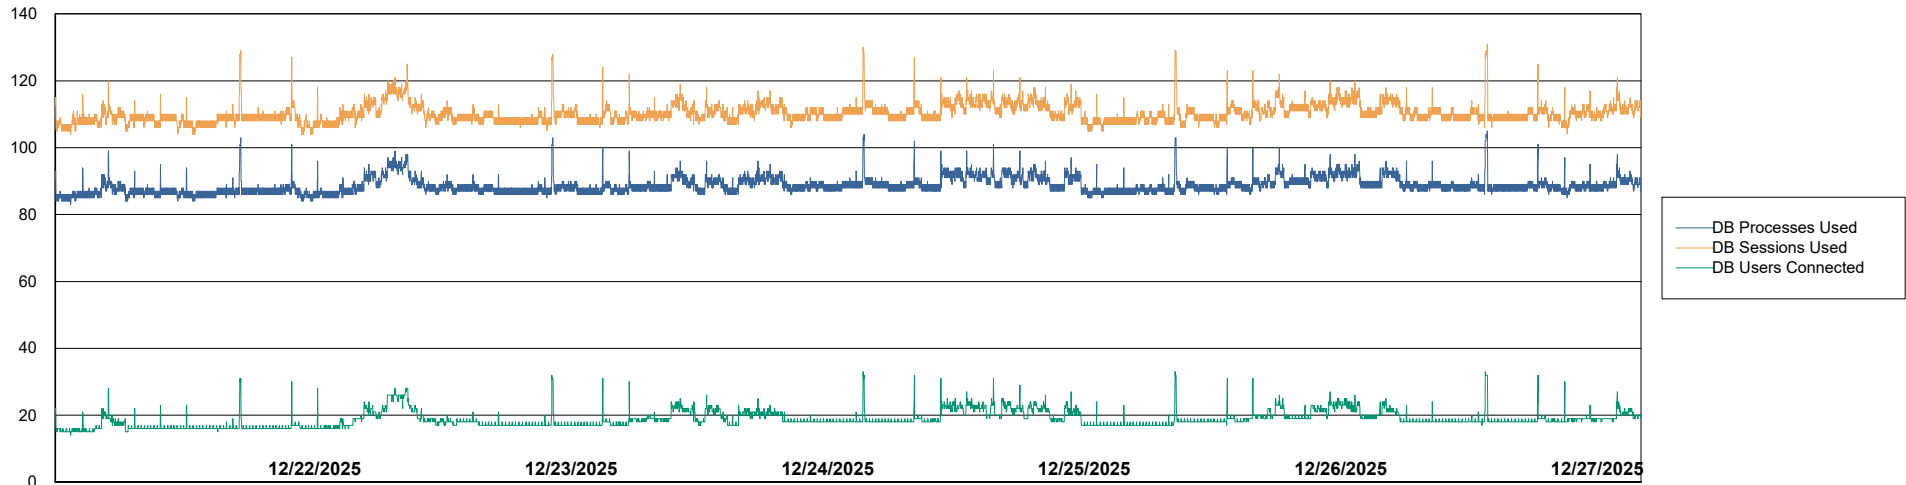

Weekly SLA Customer Report

Customer CTR OCI JED Production
Database ID 207

Database Performance CTR-BI-JED_ABS1

Weekly SLA Customer Report

Customer CTR OCI JED Production
Database ID 207

Database Performance CTR-DBS1-JED_PROD_ABS1