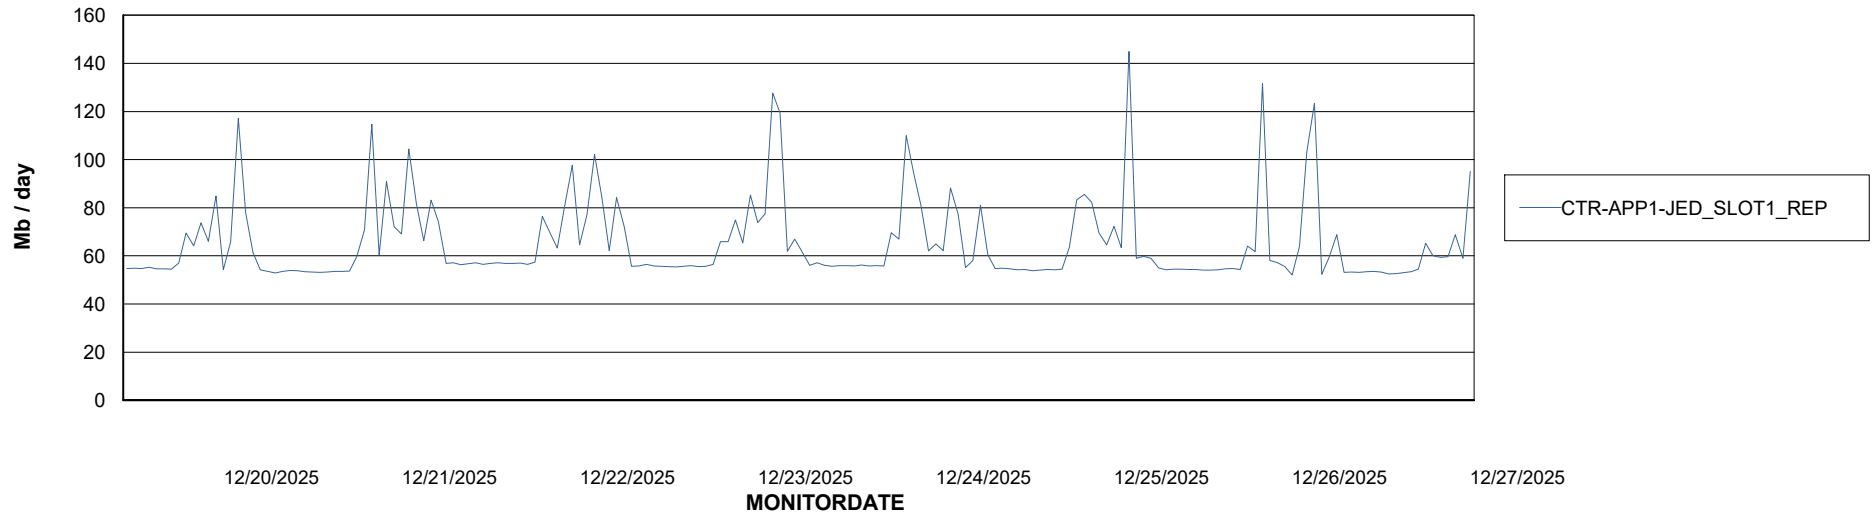

Avg users per day per ABS server

Weekly SLA Customer Report

Customer CTR OCI JED Production
Database ID 207

ABSSolute Application ReportServer Services

Avg memory used per ReportServer Service

Weekly SLA Customer Report