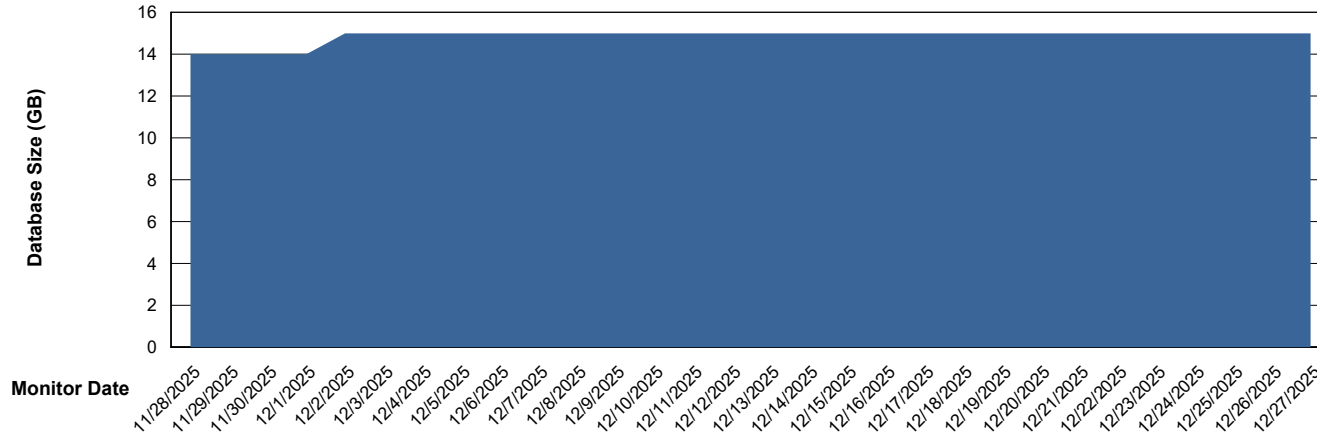

Weekly SLA Customer Report

Customer CTR OCI JED Production
Database ID 207

Database Performance CTR-DBS2-JED_PROD_HSBABS1

DB Processes Max 4
DB Processes Max 0
DB Processes Max 1,000

Weekly SLA Customer Report

Customer CTR OCI JED Production
Database ID 207

DATABASE SIZE CTR-BI-JED_ABS1

Database growth over last month

DATABASE SIZE CTR-DBS1-JED_PROD_ABS1

Database growth over last month

Weekly SLA Customer Report