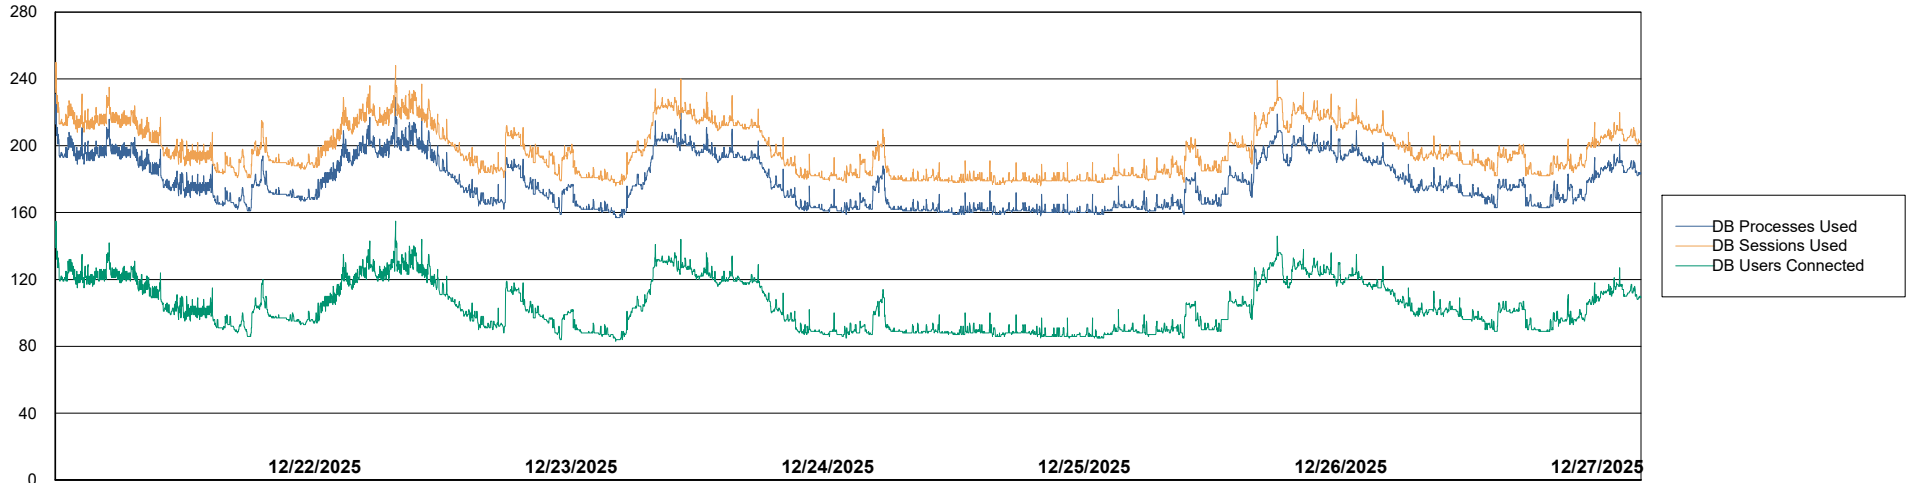

Weekly SLA Customer Report

Customer CLB OCI AMS Production
Database ID 196

Database Performance CLB-BI2-AMS_ABS1_DB

Weekly SLA Customer Report

Customer: CLB OCI AMS Production
Database ID: 196

Database Performance: CLB-DBS1-AMS_PROD_ABS1