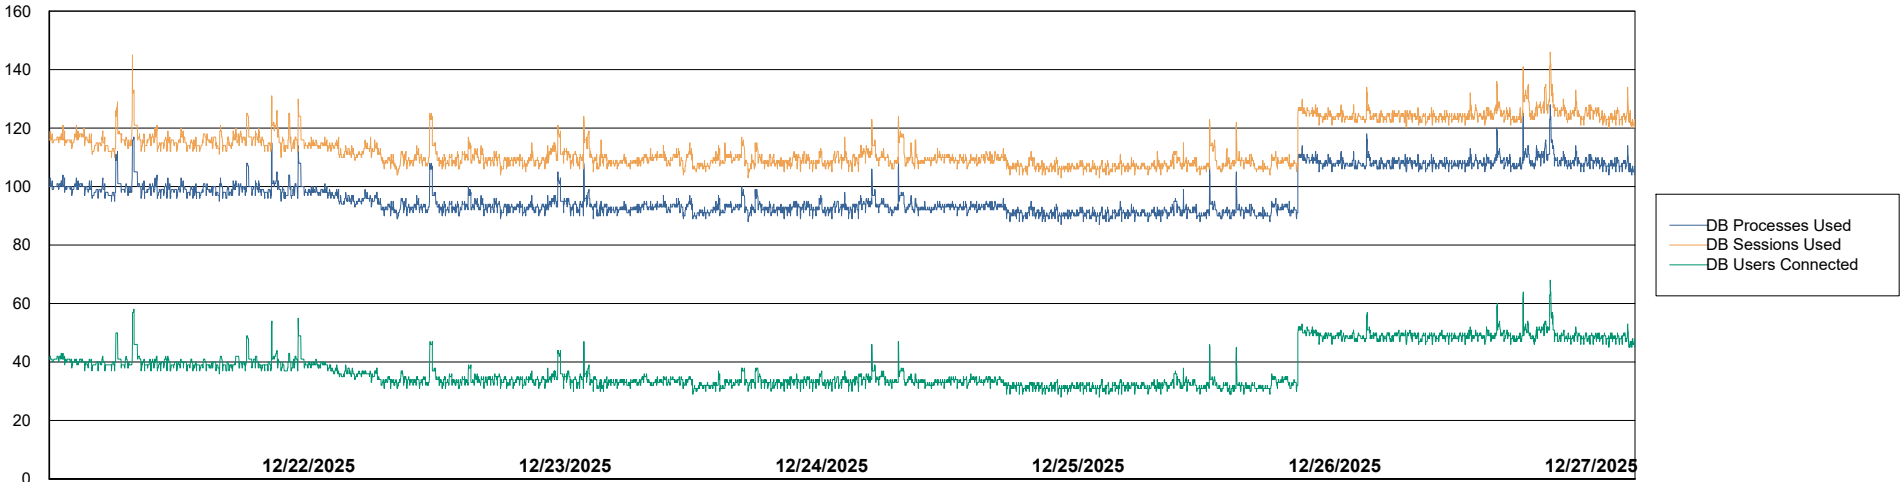

Database Performance CLB-BI2-AMS_ABS1_DB