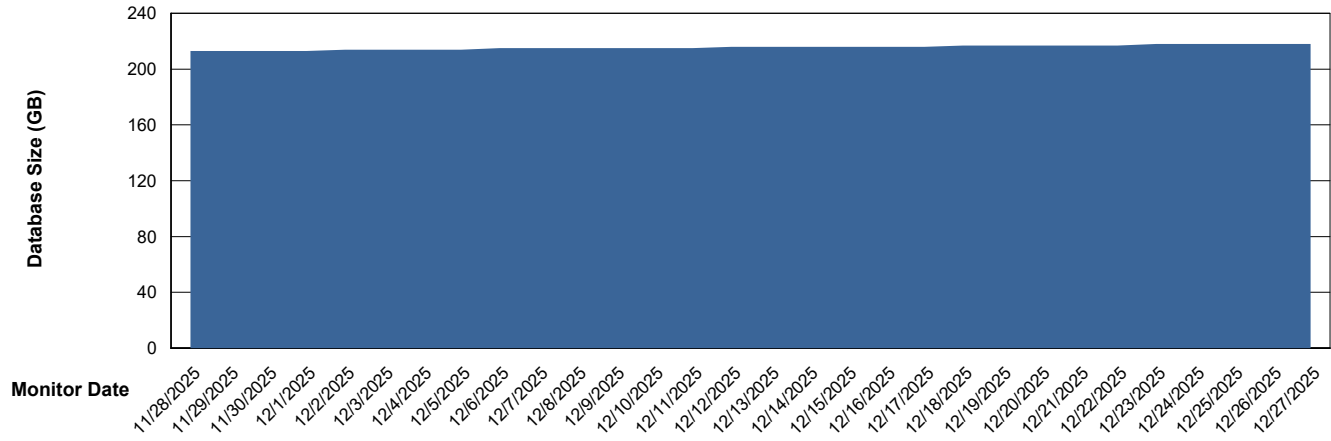

Weekly SLA Customer Report

Customer CLB OCI AMS Production
Database ID 196

Database Performance CLB-DBS2-AMS_PROD_HSBABS1

DB Processes Max 0
DB Processes Max 4
DB Processes Max 1,000

Weekly SLA Customer Report

Customer CLB OCI AMS Production
Database ID 196

DATABASE SIZE CLB-BI2-AMS_ABS1_DB

Database growth over last month

DATABASE SIZE CLB-DBS1-AMS_PROD_ABS1

Database growth over last month

Weekly SLA Customer Report