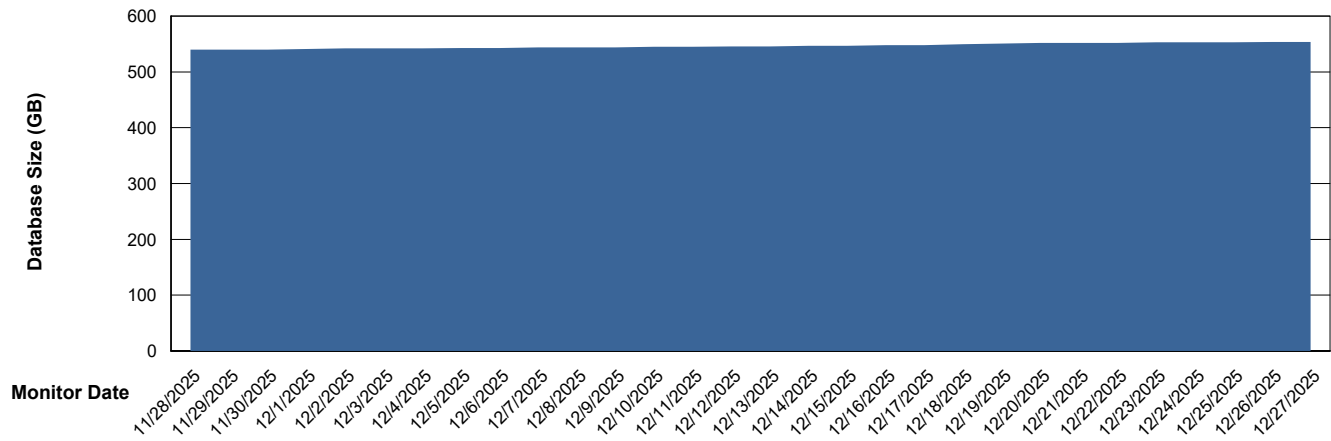

Customer CLB OCI AMS Production
Database ID 196

DATABASE SIZE CLB-BI2-AMS_ABS1_DB

Database growth over last month

DATABASE SIZE CLB-DBS1-AMS_PROD_ABS1

Database growth over last month

Weekly SLA Customer Report