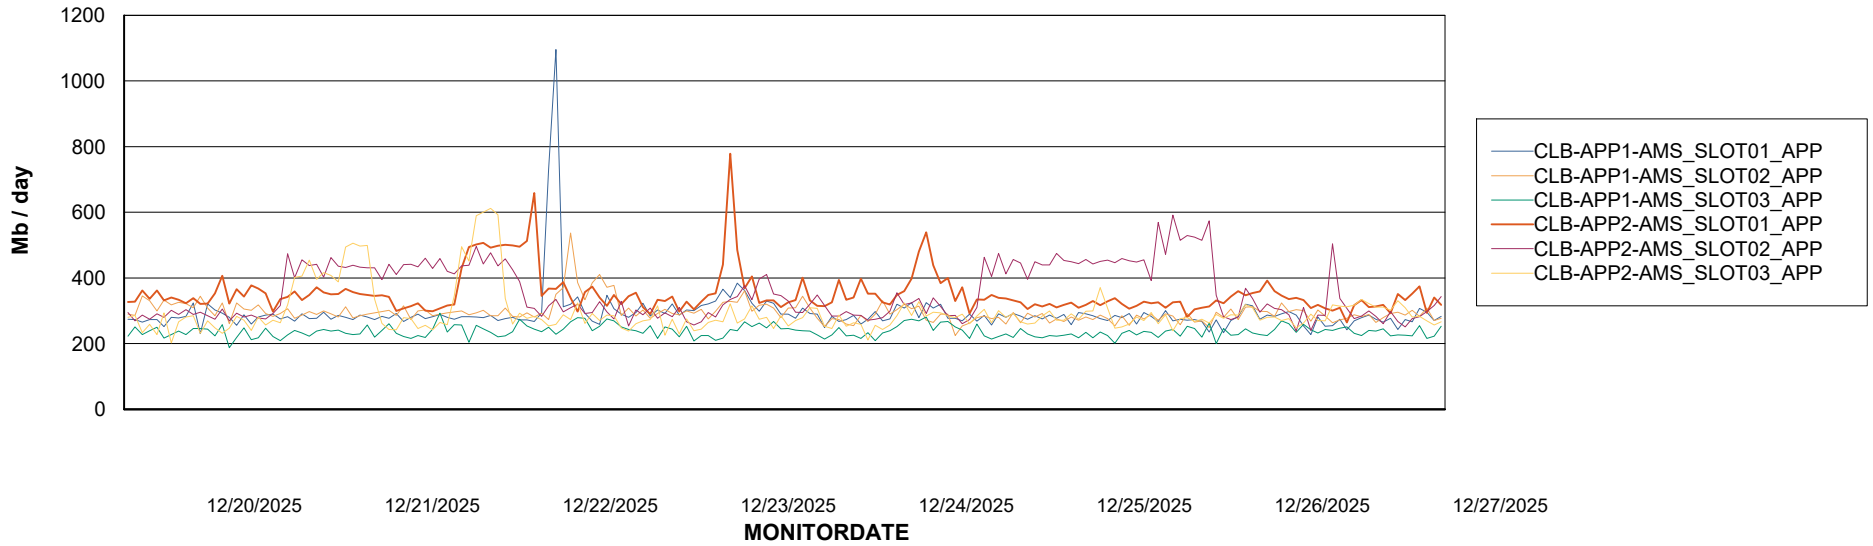

ABSSolute Application Server Services

Avg memory used per ABS Server Service