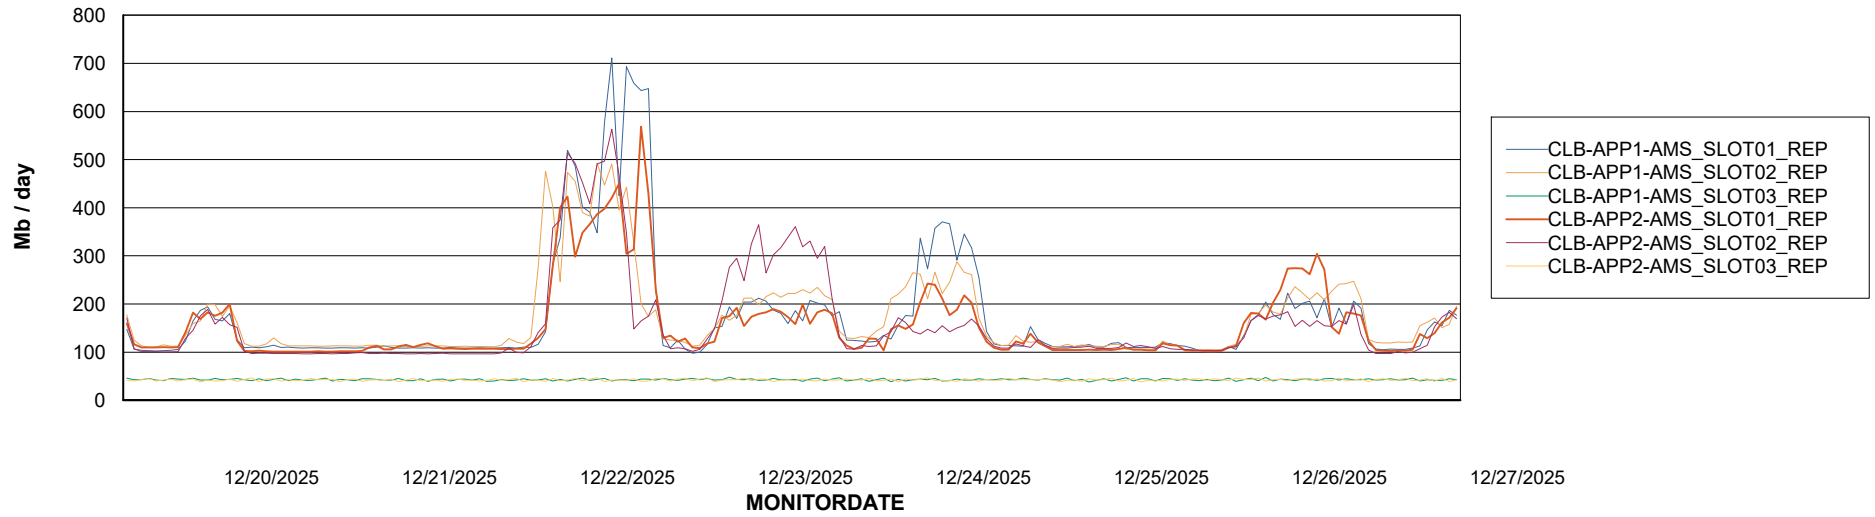

Avg memory used per ABS Server Service

Avg users per day per ABS server

Weekly SLA Customer Report

Customer: CLB OCI AMS Production
Database ID: 196

ABSSolute Application ReportServer Services

Avg memory used per ReportServer Service