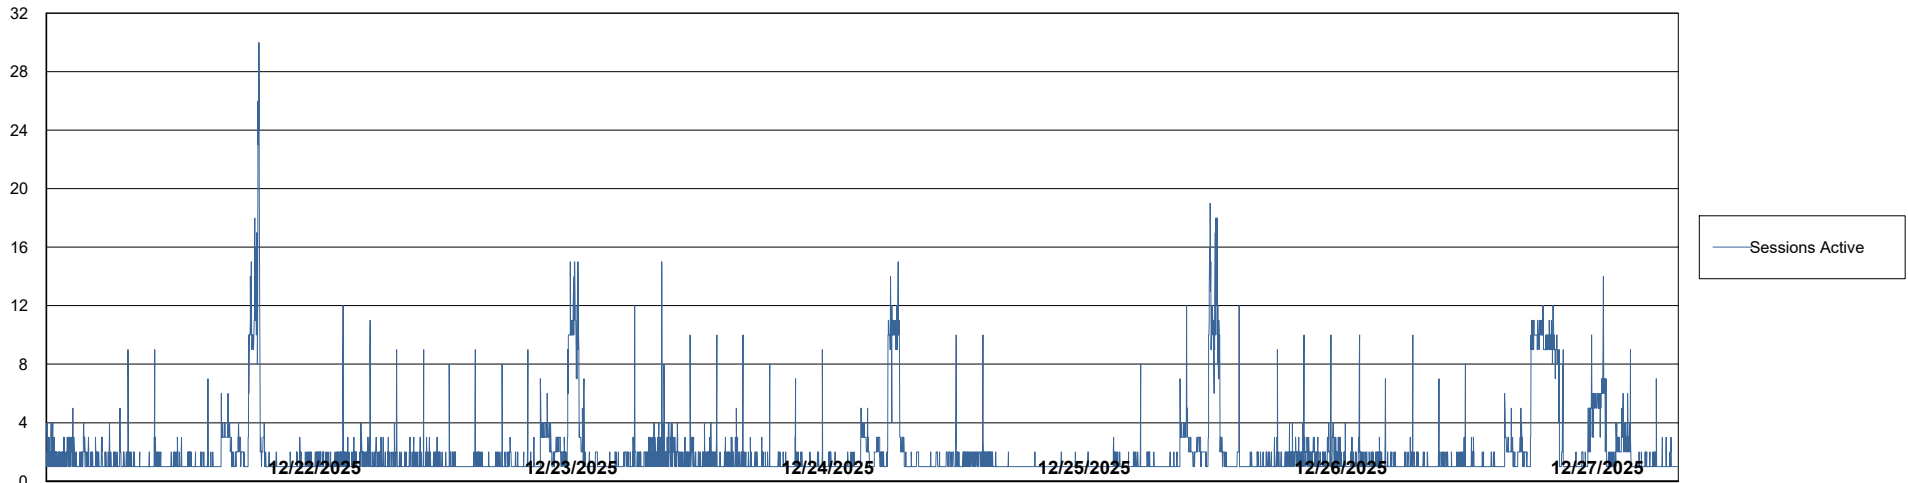

Weekly SLA Customer Report

Customer CLB OCI AMS Production
Database ID 196

Database Performance CLB-BI2-AMS_ABS1_DB

Weekly SLA Customer Report

Customer: CLB OCI AMS Production
Database ID: 196

Database Performance: CLB-DBS1-AMS_PROD_ABS1