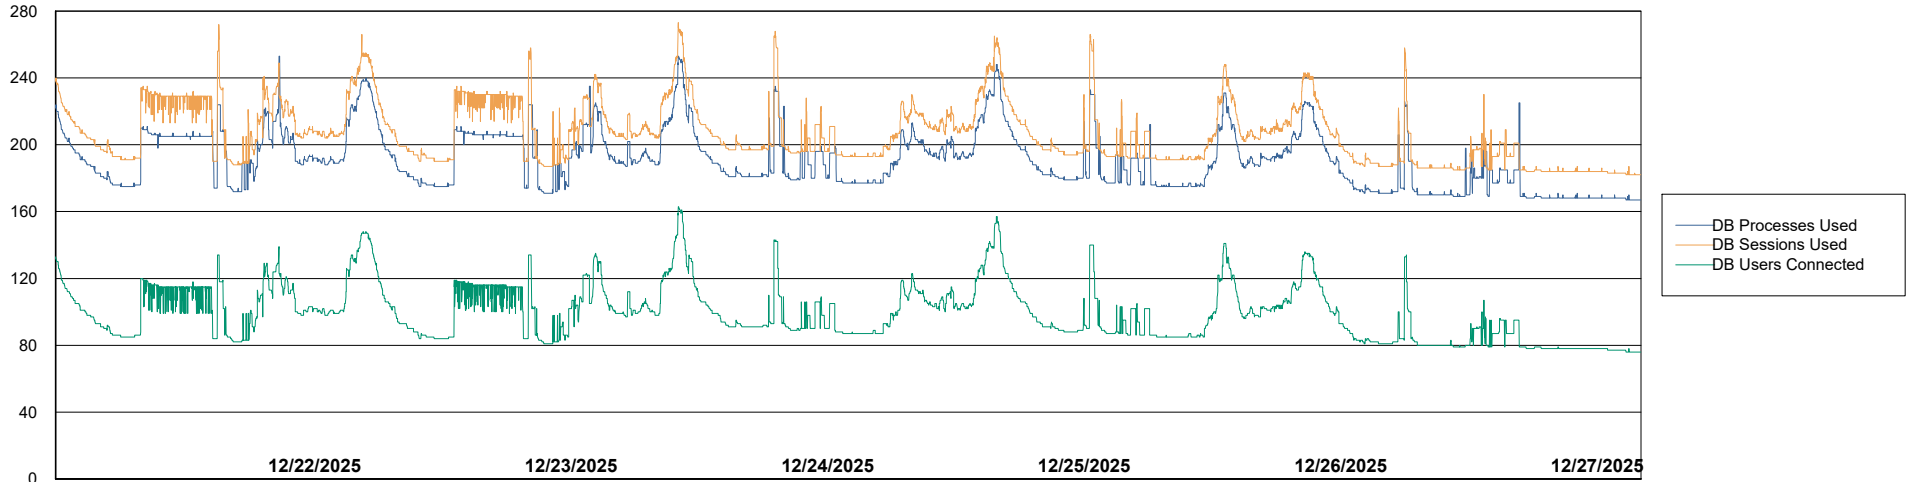

Database Performance AUJ_DB3_Primary