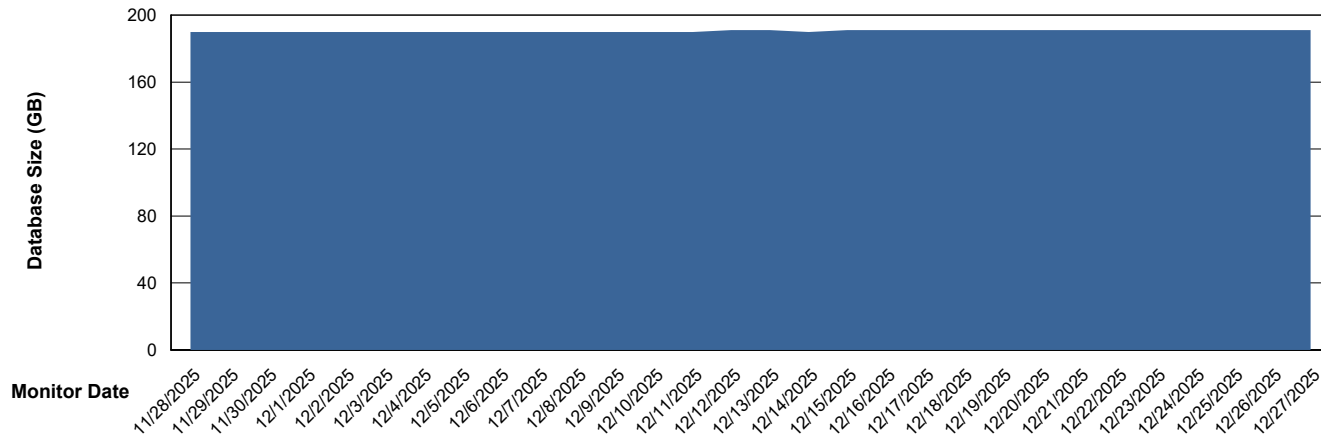

Customer AUJ_Production
Database ID 41

Database Performance AUJ_DB3_Primary

Weekly SLA Customer Report

Customer AUJ_Production
Database ID 41

DATABASE SIZE AUJ_ABSEM3_DB

Database growth over last month

DATABASE SIZE AUJ_BI3_DB

Database growth over last month

Weekly SLA Customer Report

Customer AUJ_Production
Database ID 41

DATABASE SIZE AUJ_DB3_Primary

Database growth over last month

Weekly SLA Customer Report

Customer AUJ_Production
Database ID 41