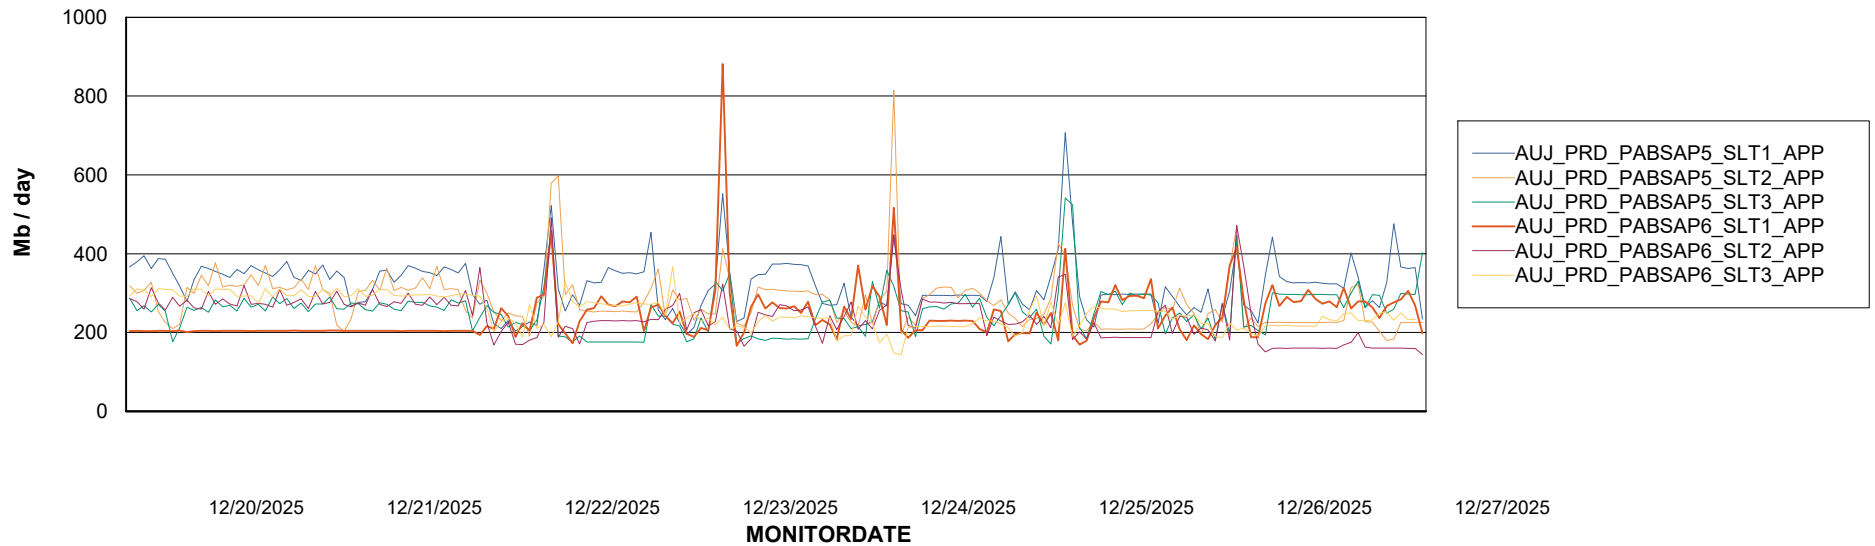

ABSSolute Application Server Services

Avg memory used per ABS Server Service