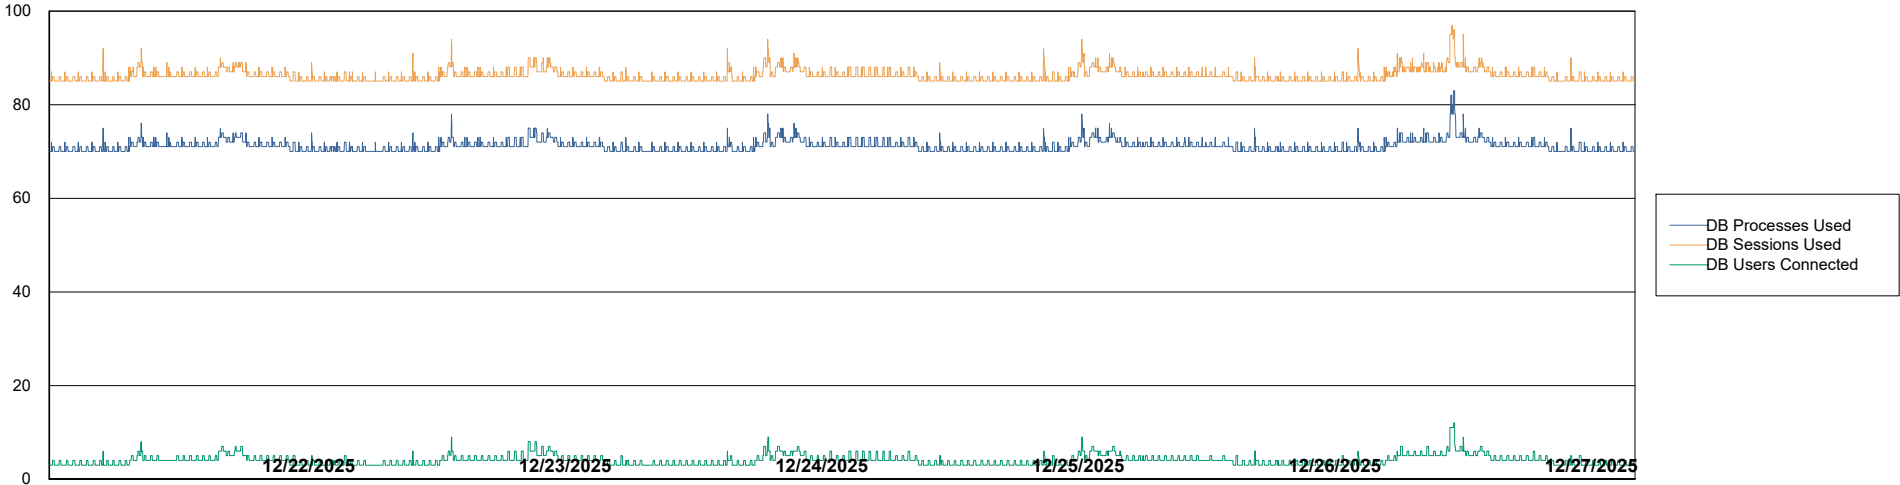

Weekly SLA Customer Report

Customer AUJ_Production
Database ID 41

Database Performance AUJ_ABSEM3_DB

Weekly SLA Customer Report

Customer AUJ_Production
Database ID 41

Database Performance AUJ_BI3_DB

Weekly SLA Customer Report