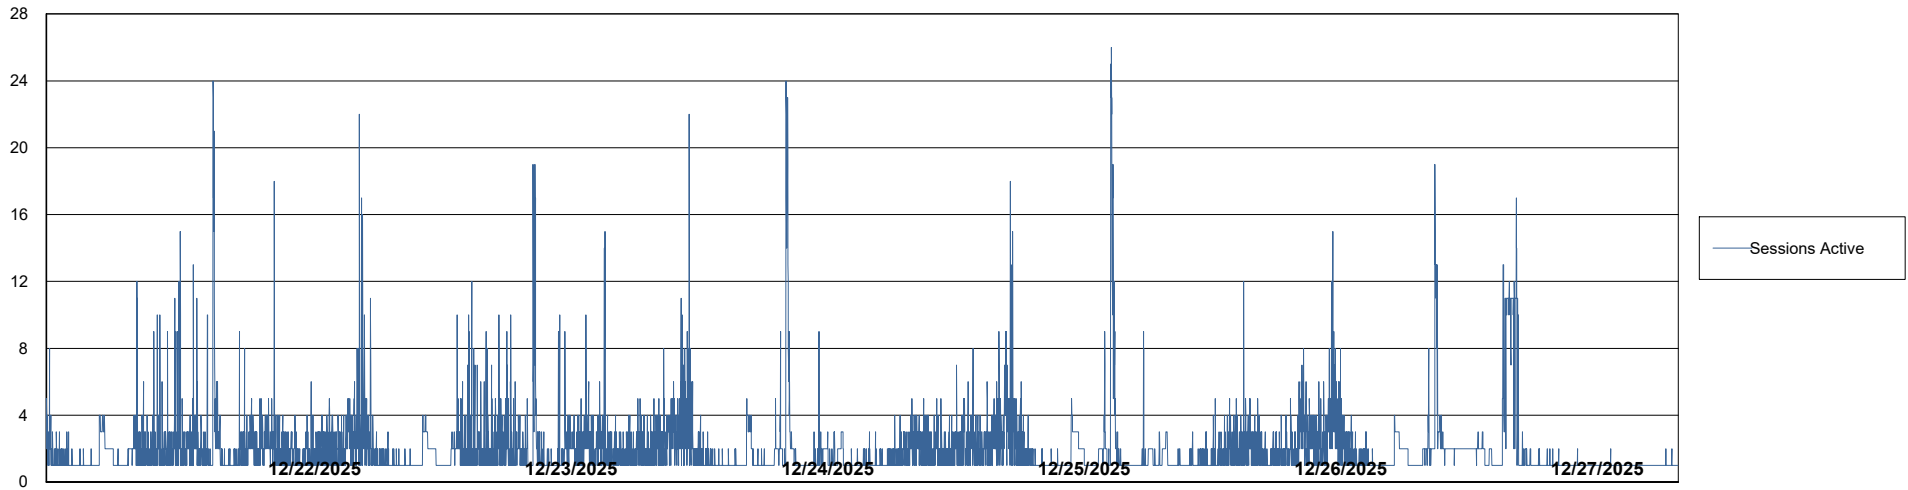

Database Performance AUJ_DB3_Primary