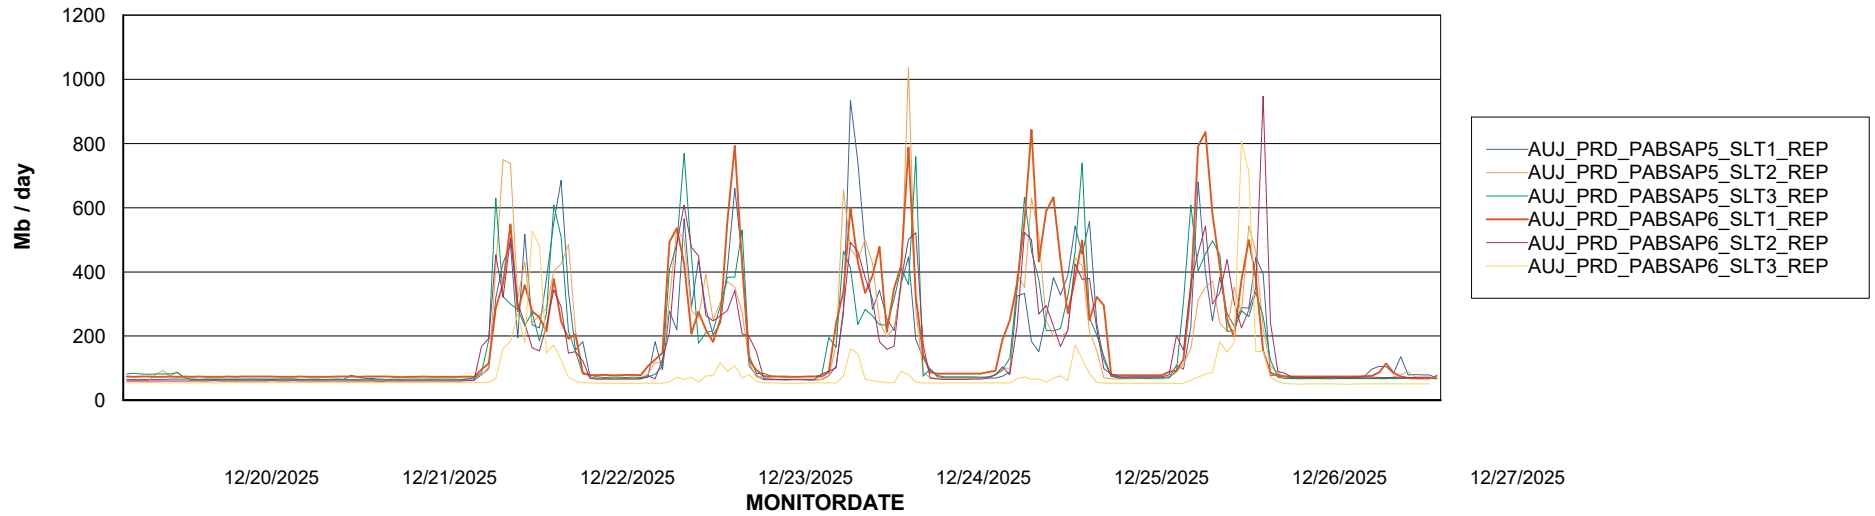

ABSSolute Application ReportServer Services

Avg memory used per ReportServer Service