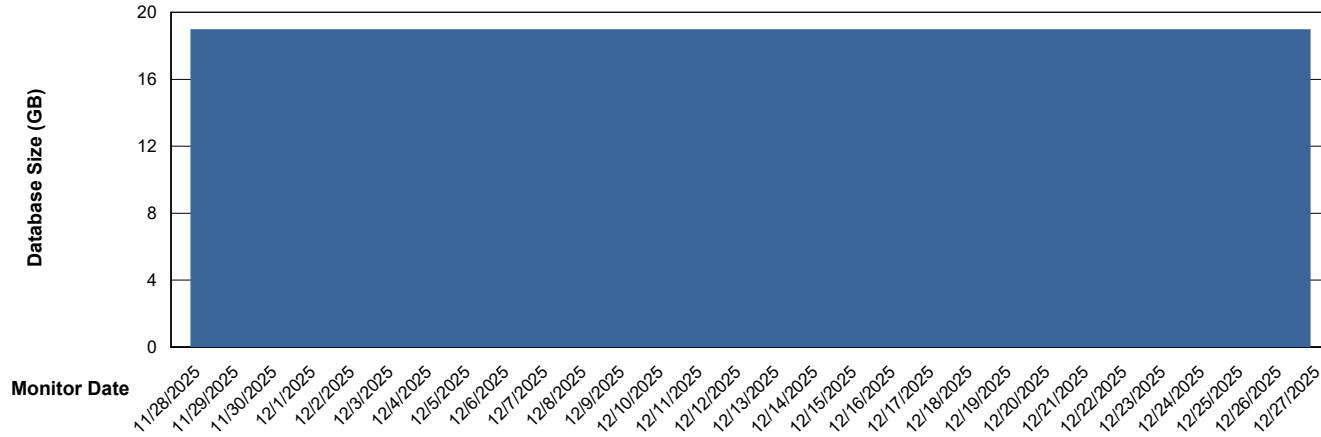

Customer AUJ_Production
Database ID 41

Database Performance AUJ_DB3_Primary

Weekly SLA Customer Report

Customer AUJ_Production
Database ID 41

DATABASE SIZE AUJ_ABSEM3_DB

Database growth over last month

DATABASE SIZE AUJ_BI3_DB

Database growth over last month

Weekly SLA Customer Report

Customer AUJ_Production
Database ID 41

DATABASE SIZE AUJ_DB3_Primary

Database growth over last month

Weekly SLA Customer Report

Customer AUJ_Production
Database ID 41