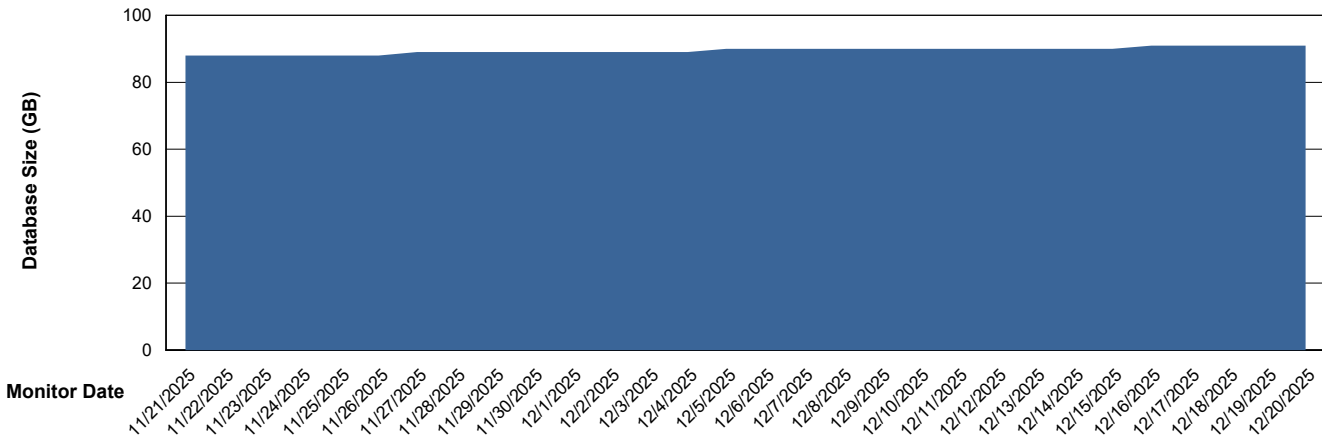

Database growth over last month

Database Tablespace XMX_PROD_ABSDB01_PRDB_ABS1

Date	Tablespace Name	Filesize (Gb)	Usedsize (Gb)	Percentage free
12/20/2025	ABSDATA	82	69	16
	INDX	8	0	97
12/19/2025	ABSDATA	82	69	16
	INDX	8	0	97
12/18/2025	ABSDATA	82	69	16
	INDX	8	0	97
12/17/2025	ABSDATA	82	69	16
	INDX	8	0	97
12/16/2025	ABSDATA	82	68	16
	INDX	8	0	97
12/15/2025	ABSDATA	82	68	17
	INDX	8	0	97
12/14/2025	ABSDATA	82	68	17
	INDX	8	0	97