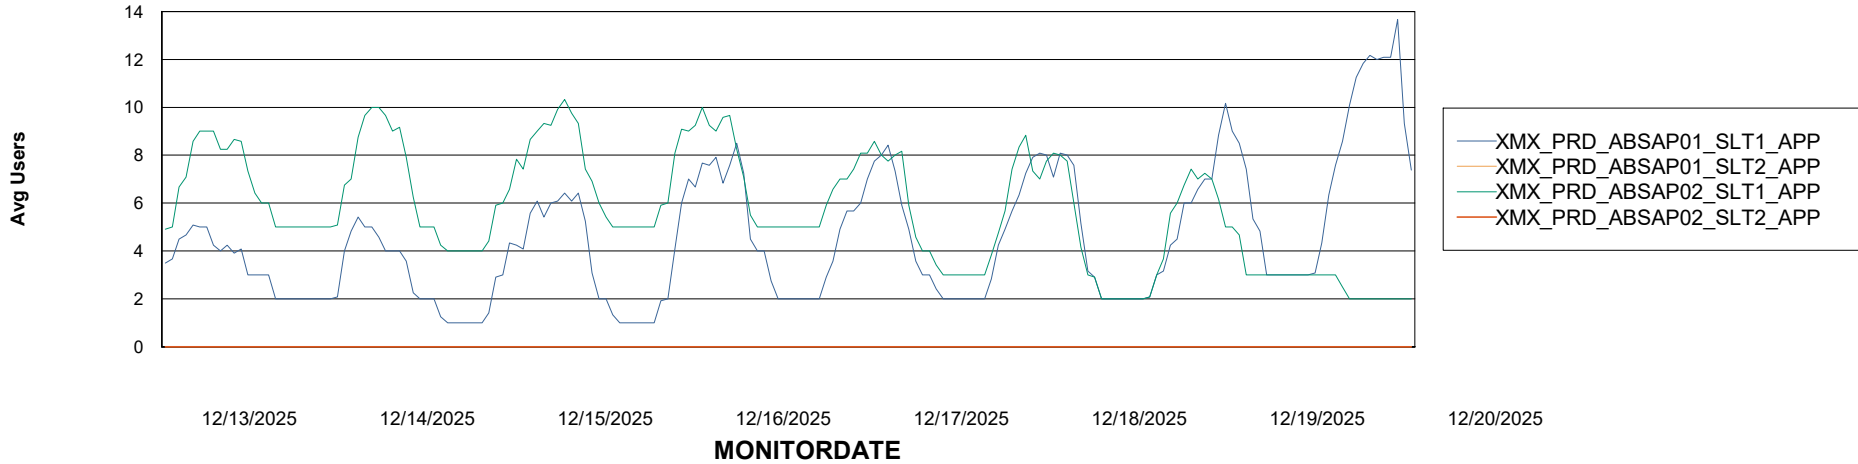

Avg users per day per ABS server