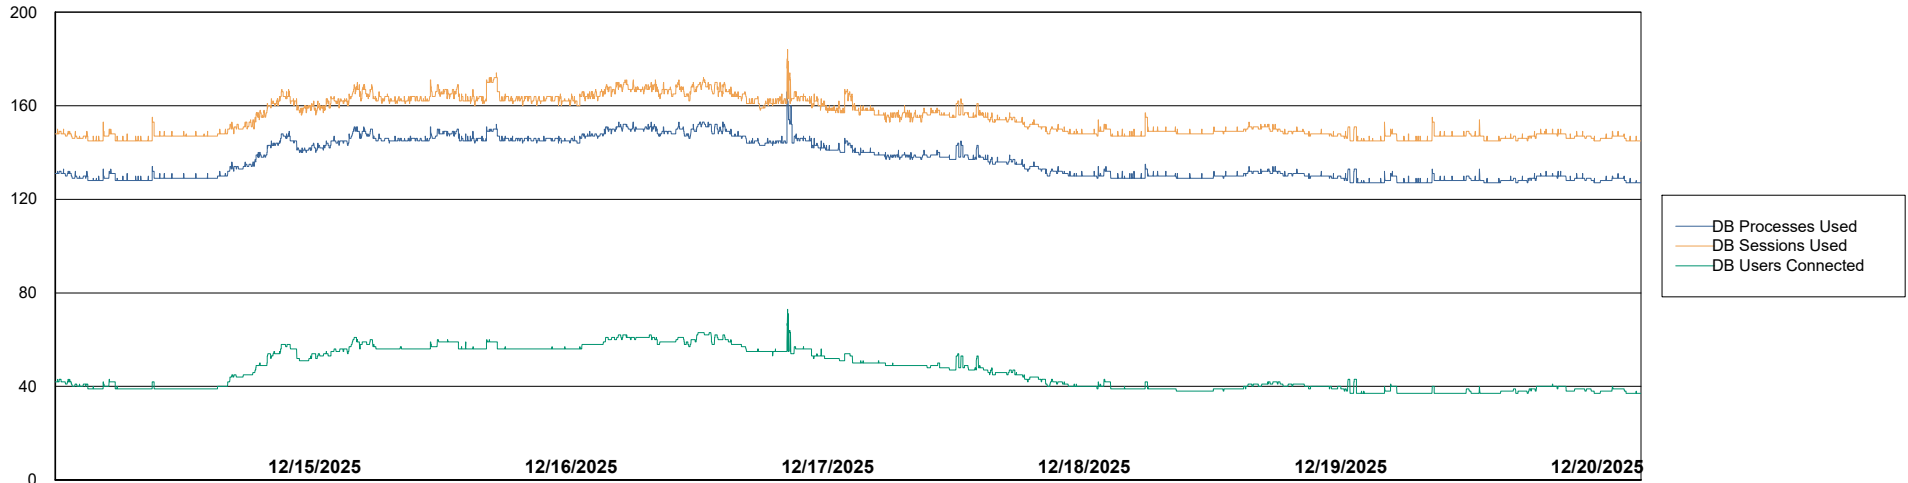

Database Performance XMX_PROD_ABSDB01_PRDB_ABS1