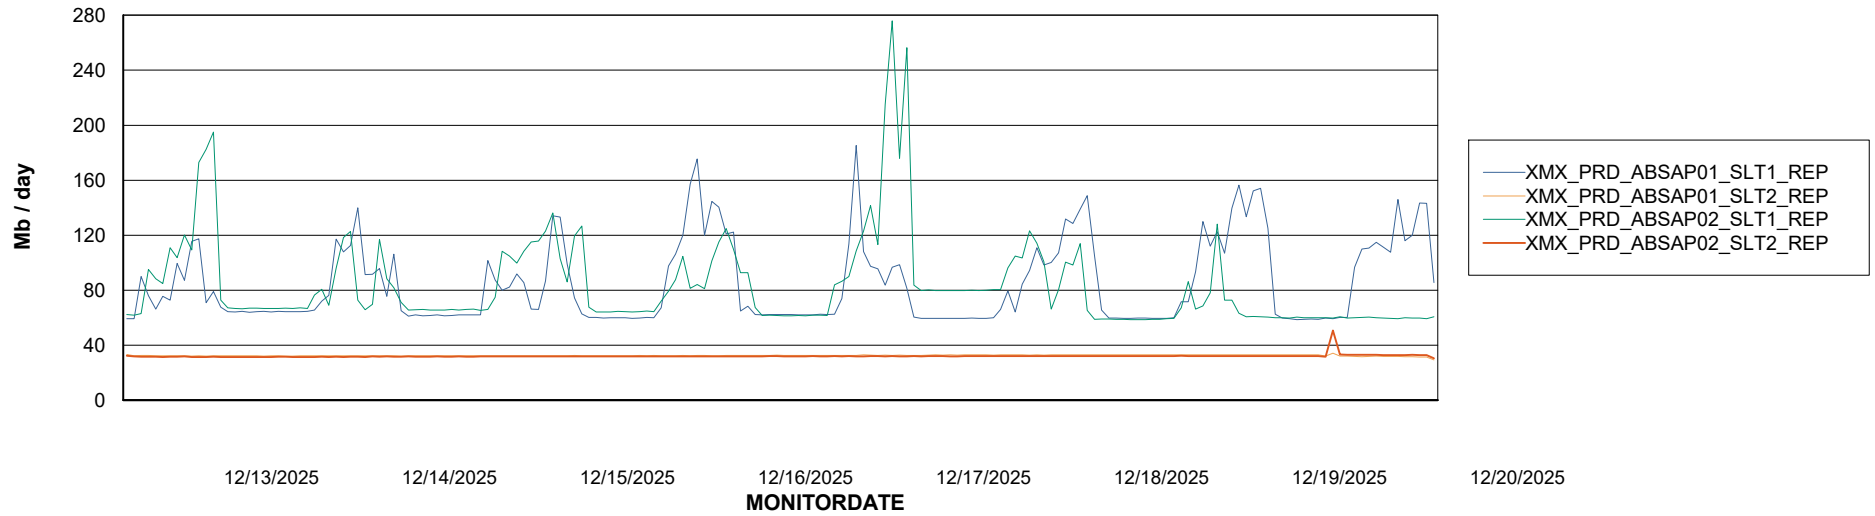

ABSSolute Application ReportServer Services

Avg memory used per ReportServer Service