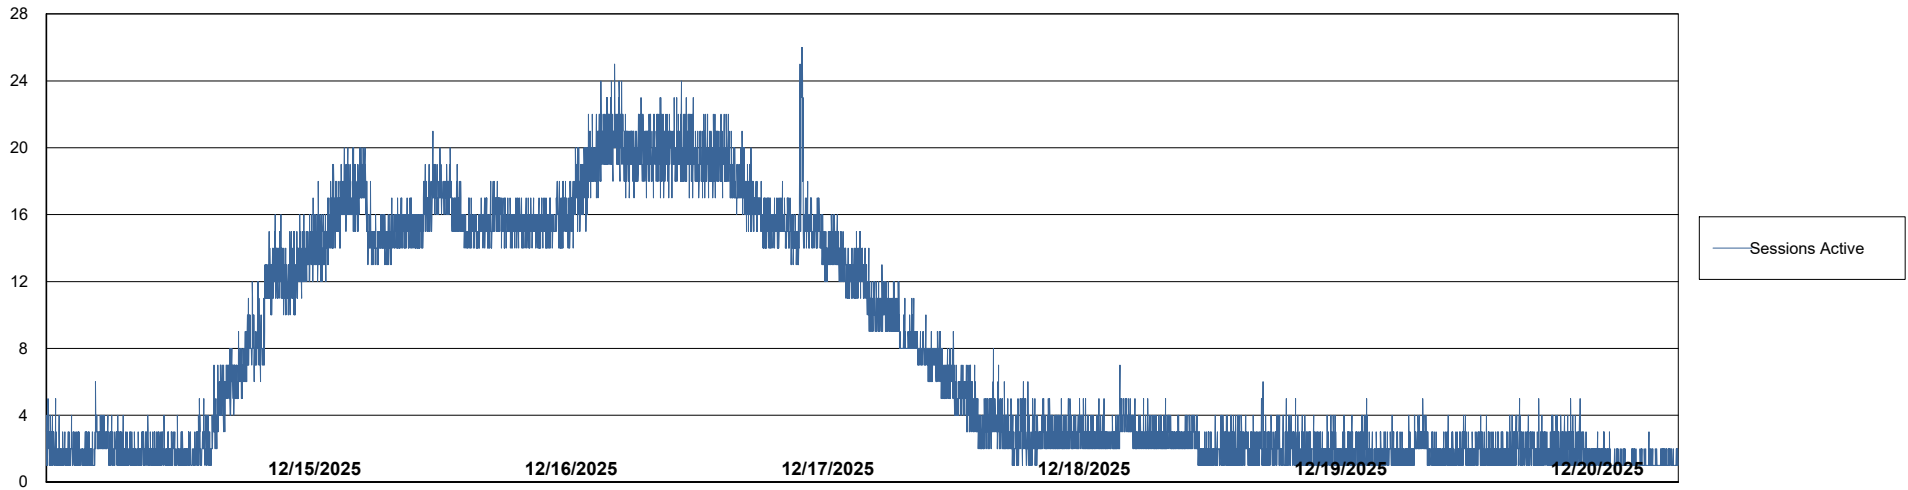

Database Performance XMX_PROD_ABSDB01_PRDB_ABS1