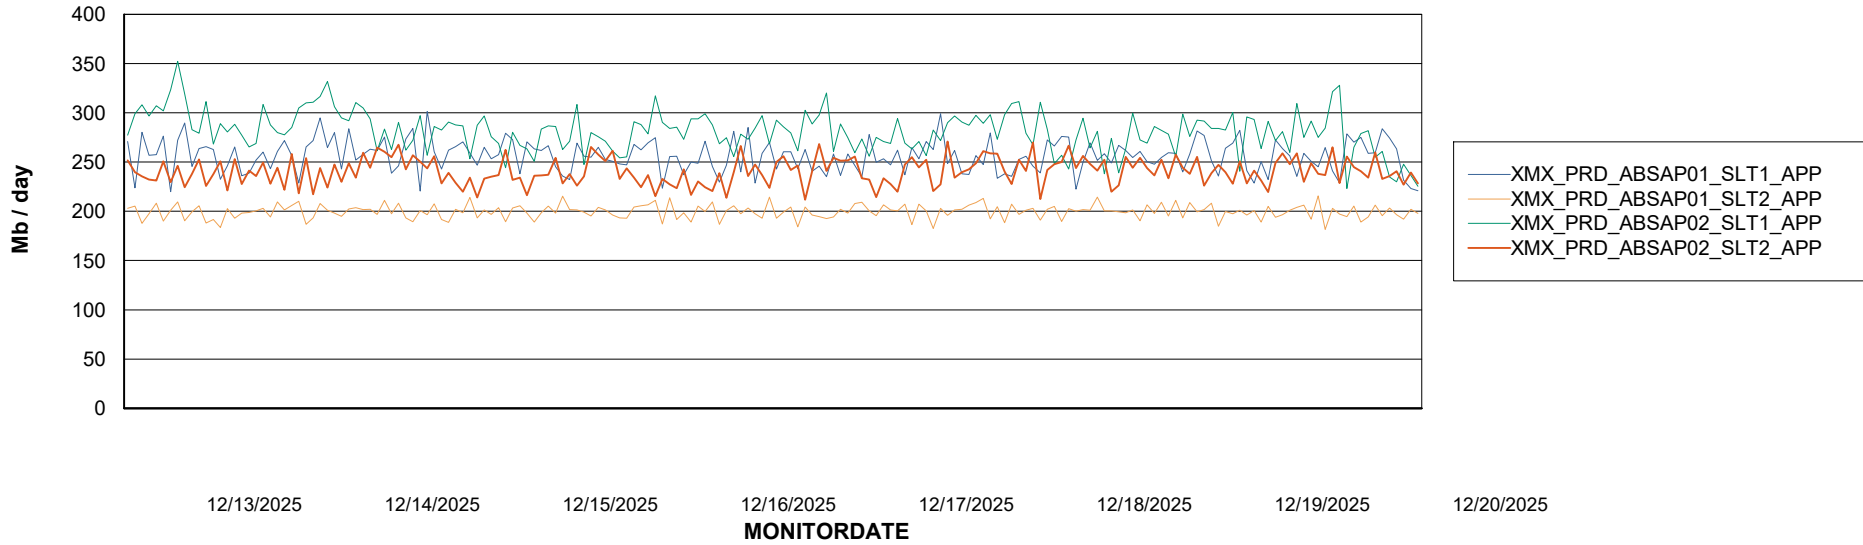

ABSSolute Application Server Services

Avg memory used per ABS Server Service