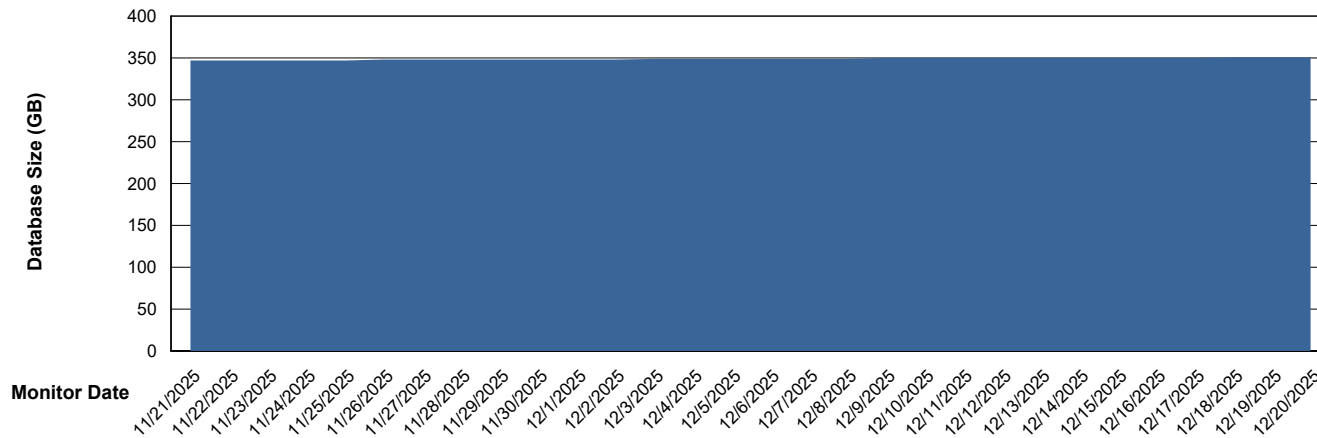

DB Processes Max 1,000

Weekly SLA Customer Report

Customer VOS_Production
Database ID 143

DATABASE SIZE VOS_PRD_ABSBI-2018_ABS1

Database growth over last month

DATABASE SIZE VOS_PRD_ABSBI-2025_ABS1

Database growth over last month