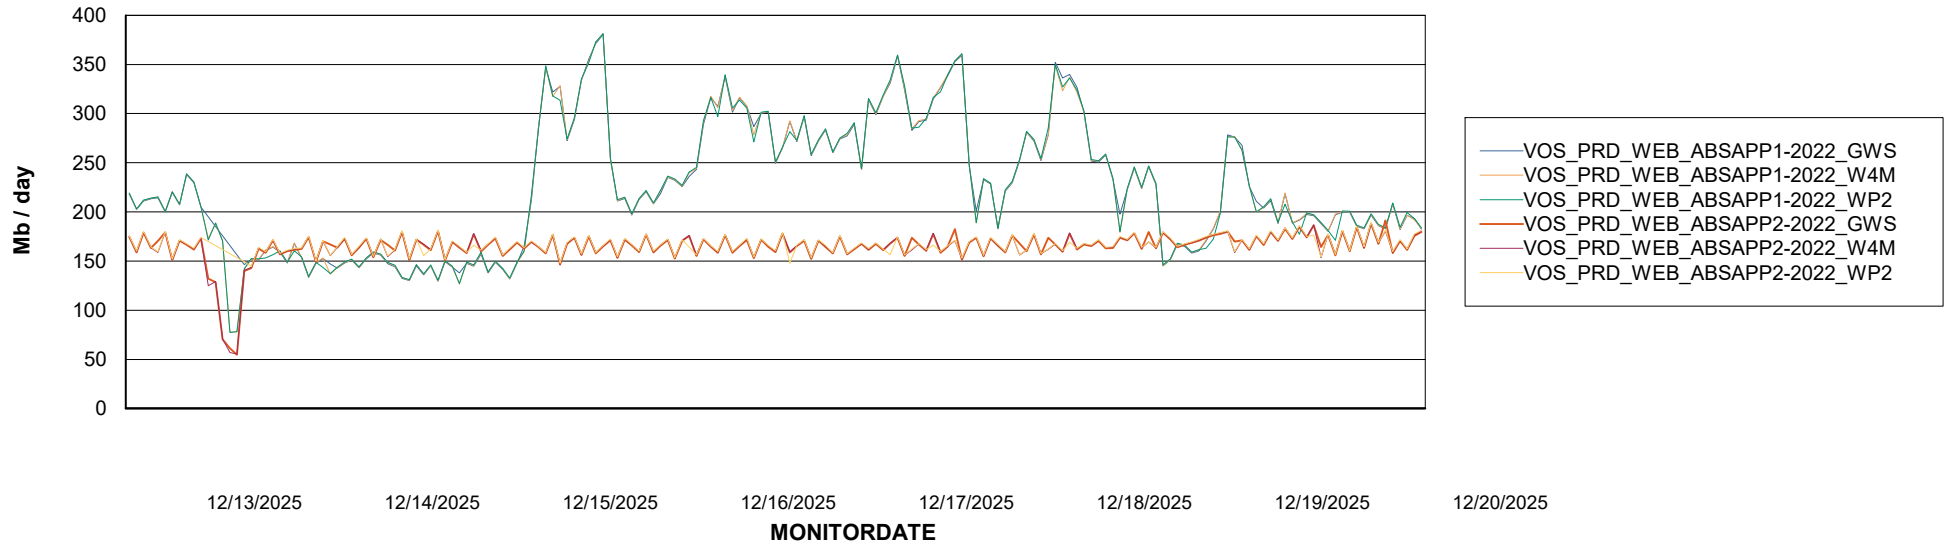

ABSSolute Web Component Services

Avg memory used per ABS Web component