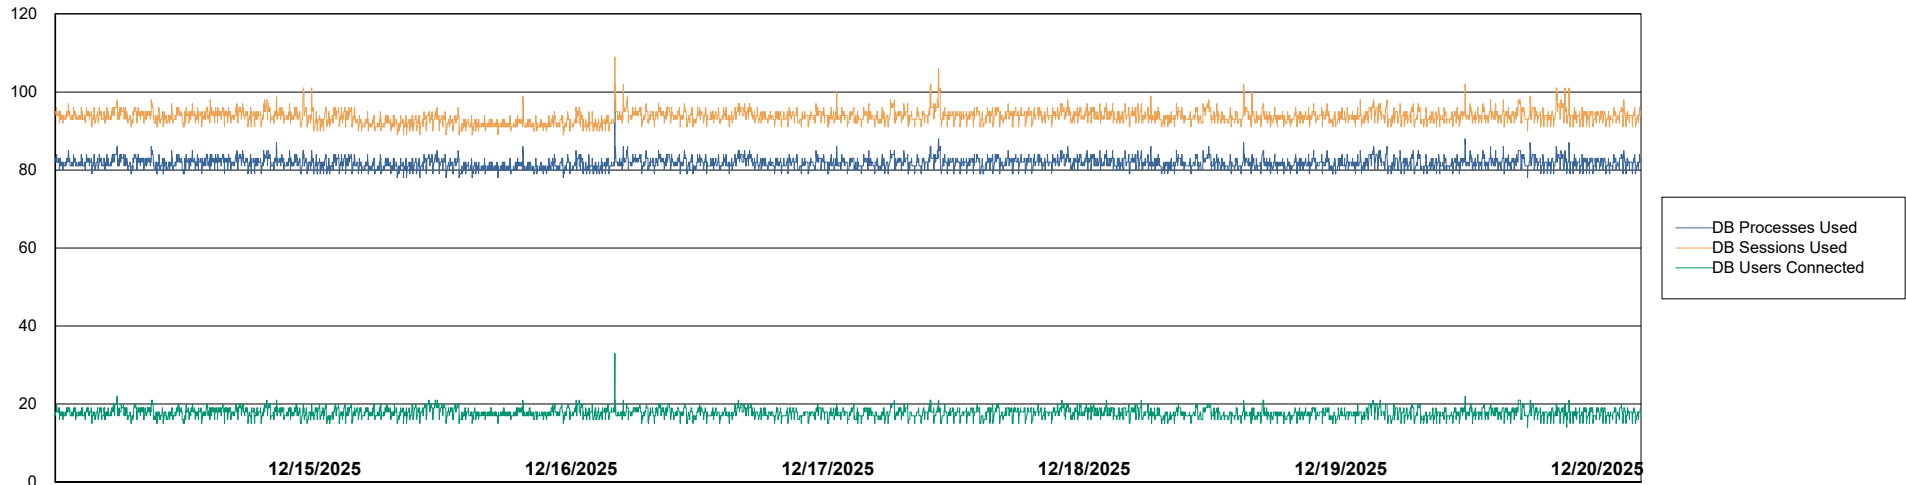

Weekly SLA Customer Report

Customer VOS_Production
Database ID 143

Database Performance VOS_PRD_ABSBI-2018_ABS1

Weekly SLA Customer Report

Customer VOS_Production
Database ID 143

Database Performance VOS_PRD_ABSBI-2025_ABS1