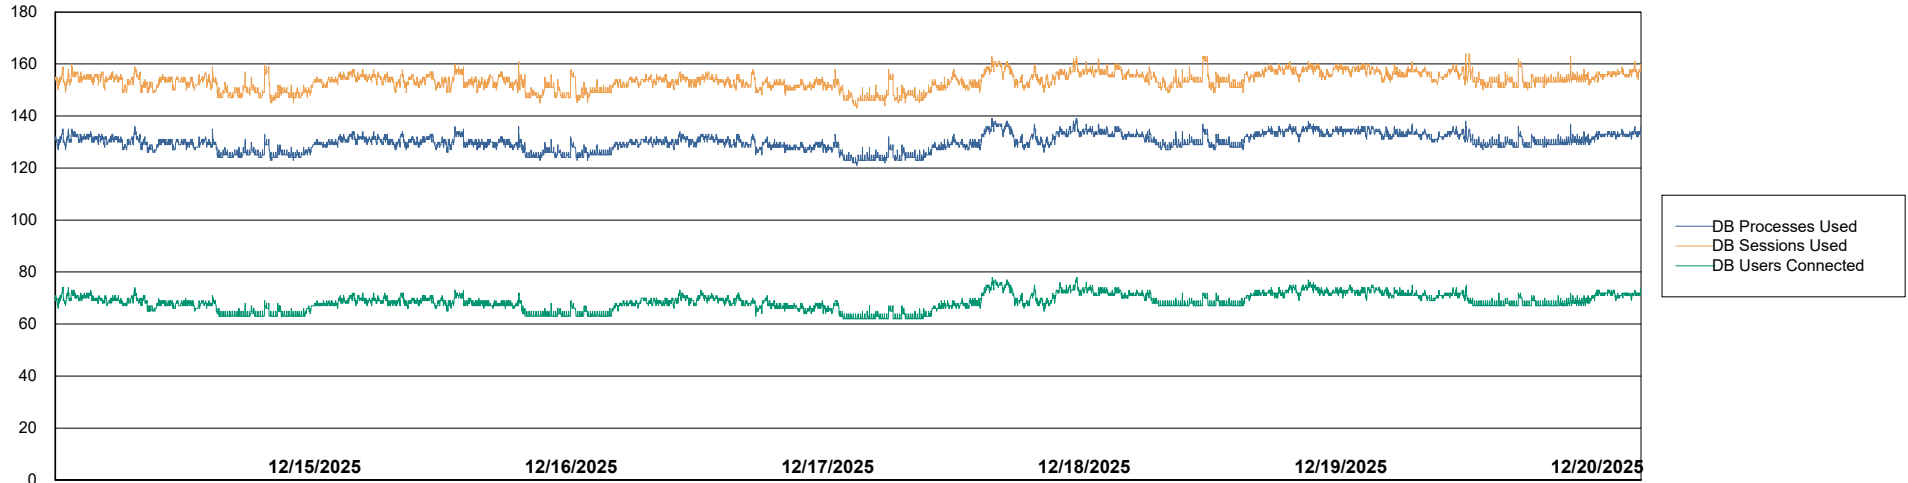

Database Performance VOS_PRD_ABSORA1-2022_ABS1