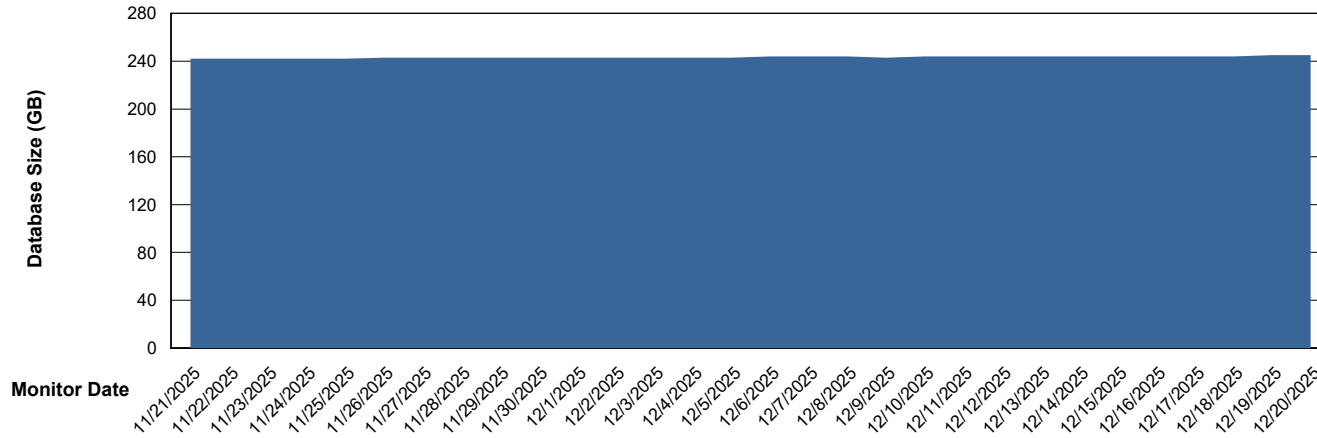

DB Processes Max 1,000

Weekly SLA Customer Report

Customer VOS_Production
Database ID 143

DATABASE SIZE VOS_PRD_ABSBI-2018_ABS1

Database growth over last month

DATABASE SIZE VOS_PRD_ABSBI-2025_ABS1

Database growth over last month