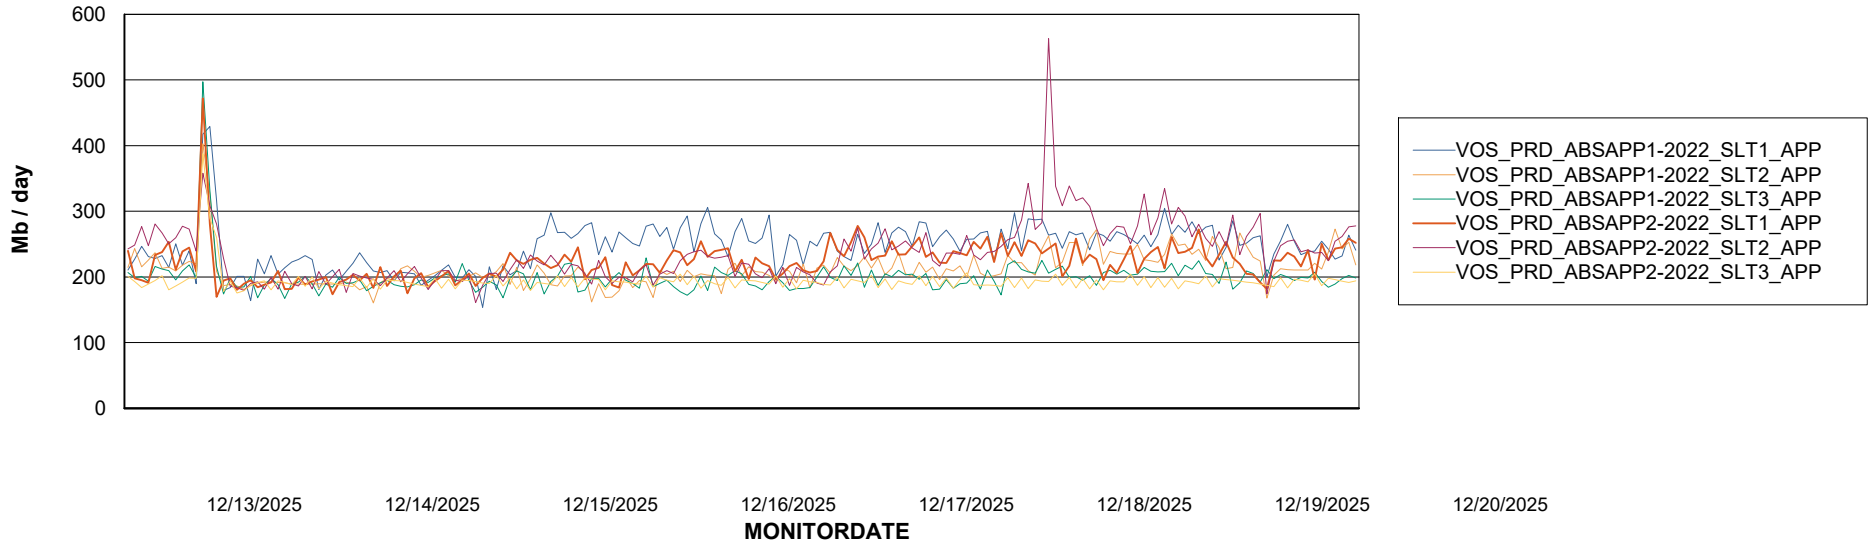

ABSSolute Application Server Services

Avg memory used per ABS Server Service