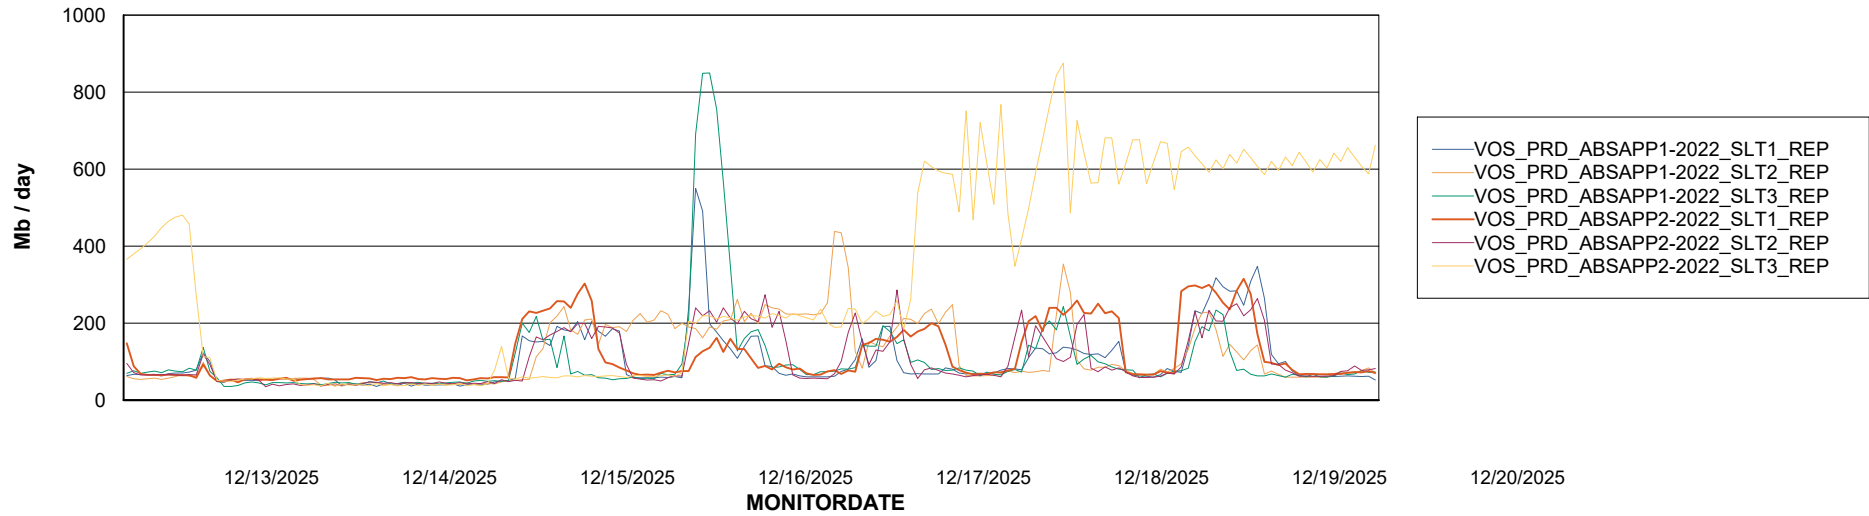

ABSSolute Application ReportServer Services

Avg memory used per ReportServer Service