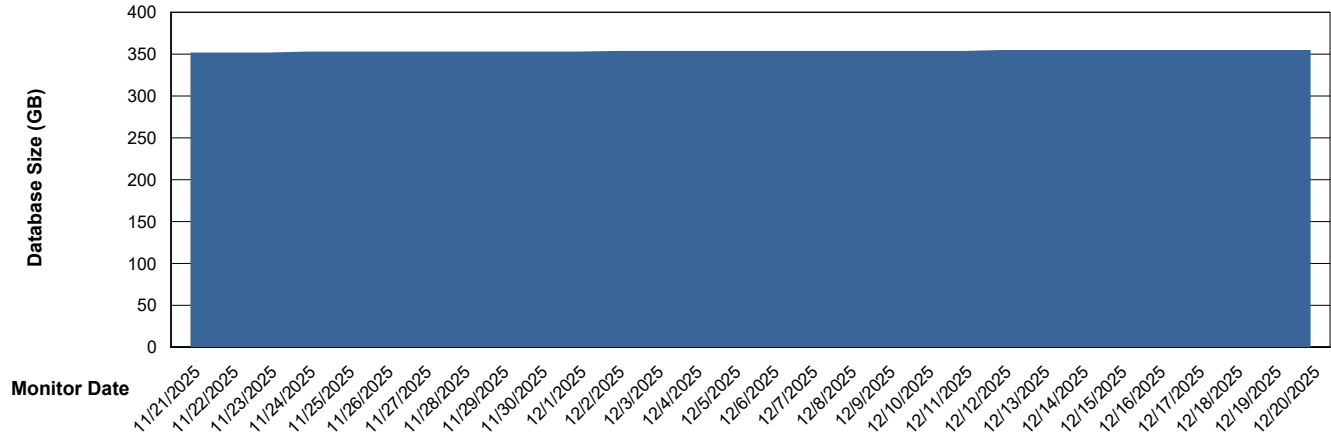

DB Processes Max 1,000

Weekly SLA Customer Report

Customer VOS_Production
Database ID 143

DATABASE SIZE VOS_PRD_ABSBI-2018_ABS1

Database growth over last month

DATABASE SIZE VOS_PRD_ABSBI-2025_ABS1

Database growth over last month

Weekly SLA Customer Report

Customer VOS_Production
Database ID 143

DATABASE SIZE VOS_PRD_ABSORA1-2022_ABS1

Database growth over last month

Weekly SLA Customer Report

Customer VOS_Production
Database ID 143