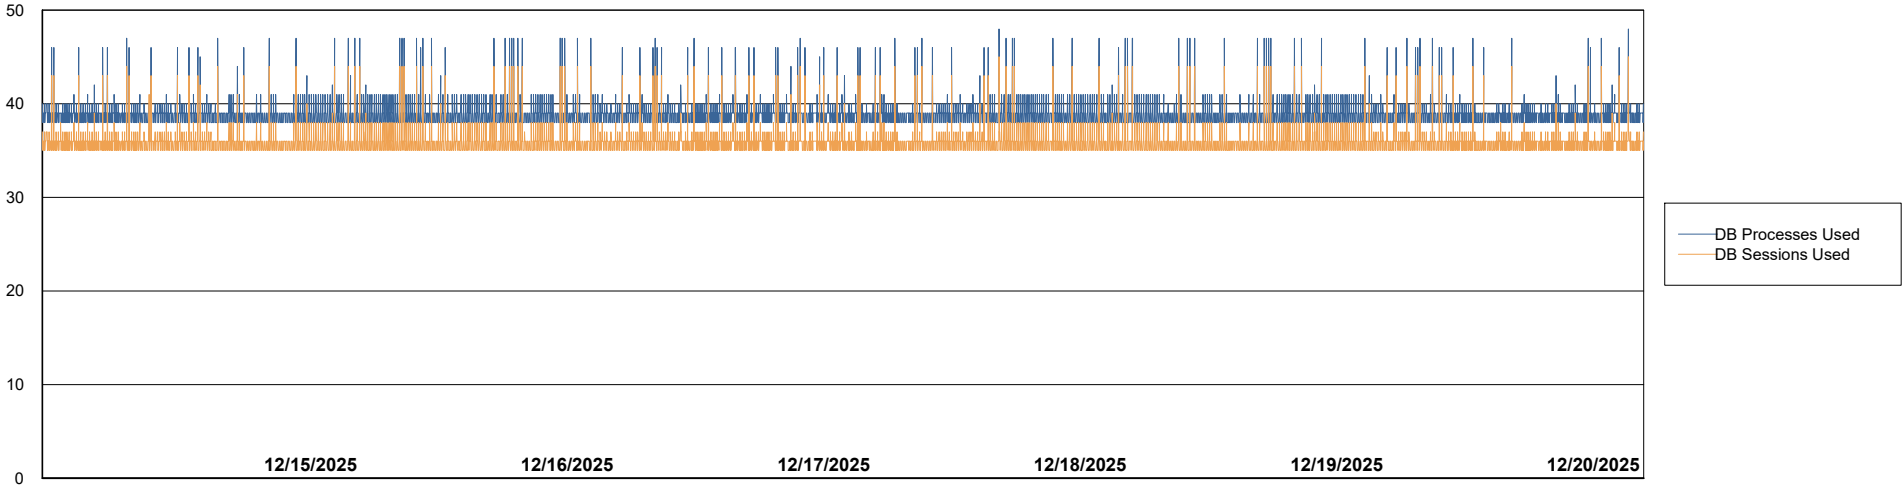

Database Performance VOS_PRD_ABSORA2-2022_HSBABS1

DB Processes Max 1,000