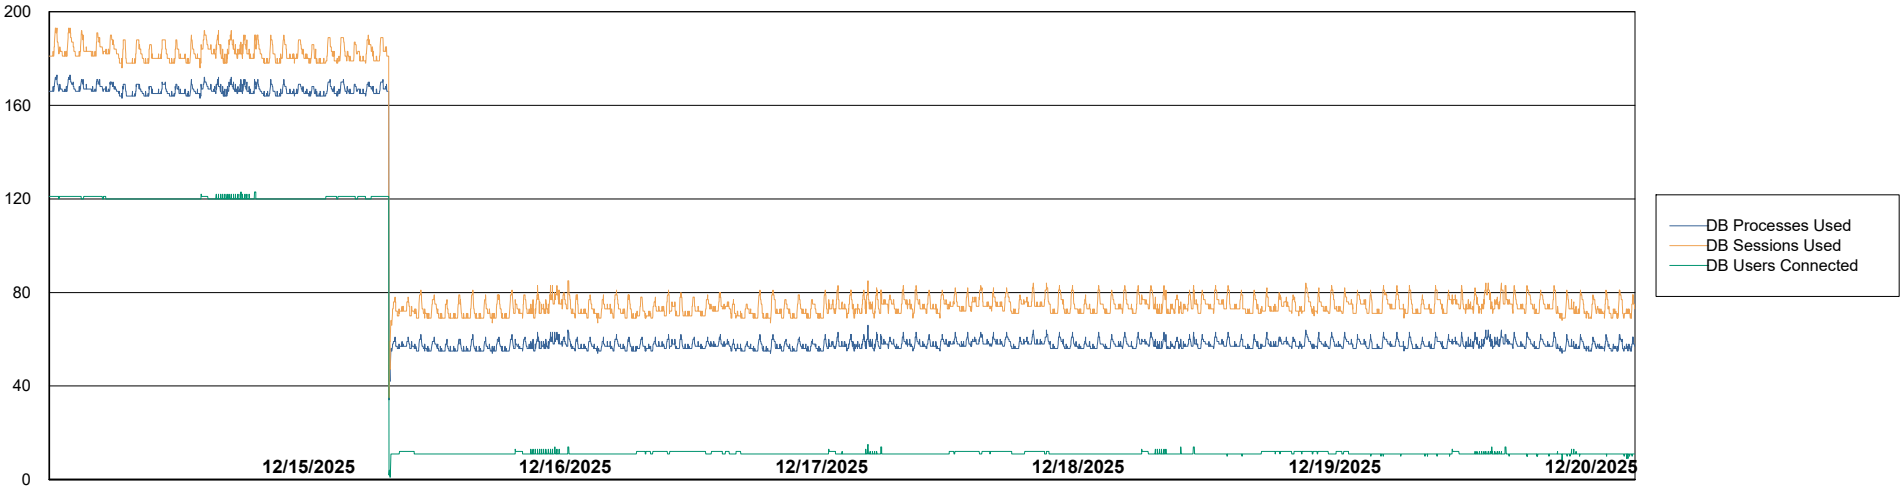

Weekly SLA Customer Report

Customer SPI_Production
Database ID 49

Harddisk Usage SPI_PRD_SRV2016-SW1

	Free disk space on C: (%)	Total disk space on C: (Gb)	Used disk space on C: (Gb)	Free disk space on D: (%)	Total disk space on D: (Gb)	Used disk space on D: (Gb)
12/20/2025	40	79	48	55	100	45
12/19/2025	40	79	48	55	100	45
12/18/2025	40	79	48	55	100	45
12/17/2025	40	79	48	55	100	45
12/16/2025	37	79	50	55	100	45
12/15/2025	35	79	52	55	100	45
12/14/2025	35	79	52	55	100	45

Harddisk Usage SPI_PRD_SRV2016-SW2

	Free disk space on C: (%)	Total disk space on C: (Gb)	Used disk space on C: (Gb)	Free disk space on D: (%)	Total disk space on D: (Gb)	Used disk space on D: (Gb)
12/20/2025	30	79	56	59	150	62
12/19/2025	30	79	56	59	150	62
12/18/2025	30	79	56	59	150	62
12/17/2025	30	79	56	59	150	62
12/16/2025	29	79	56	59	150	62
12/15/2025	28	79	57	59	150	62
12/14/2025	29	79	57	58	150	62

Weekly SLA Customer Report

Customer SPI_Production
Database ID 49

Database Performance SPI_PRD_SRV2016-SW1_ABS1

Weekly SLA Customer Report

Customer SPI_Production
Database ID 49

Database Performance SPI_PRD_SRV2016-SW2_HSBABS1