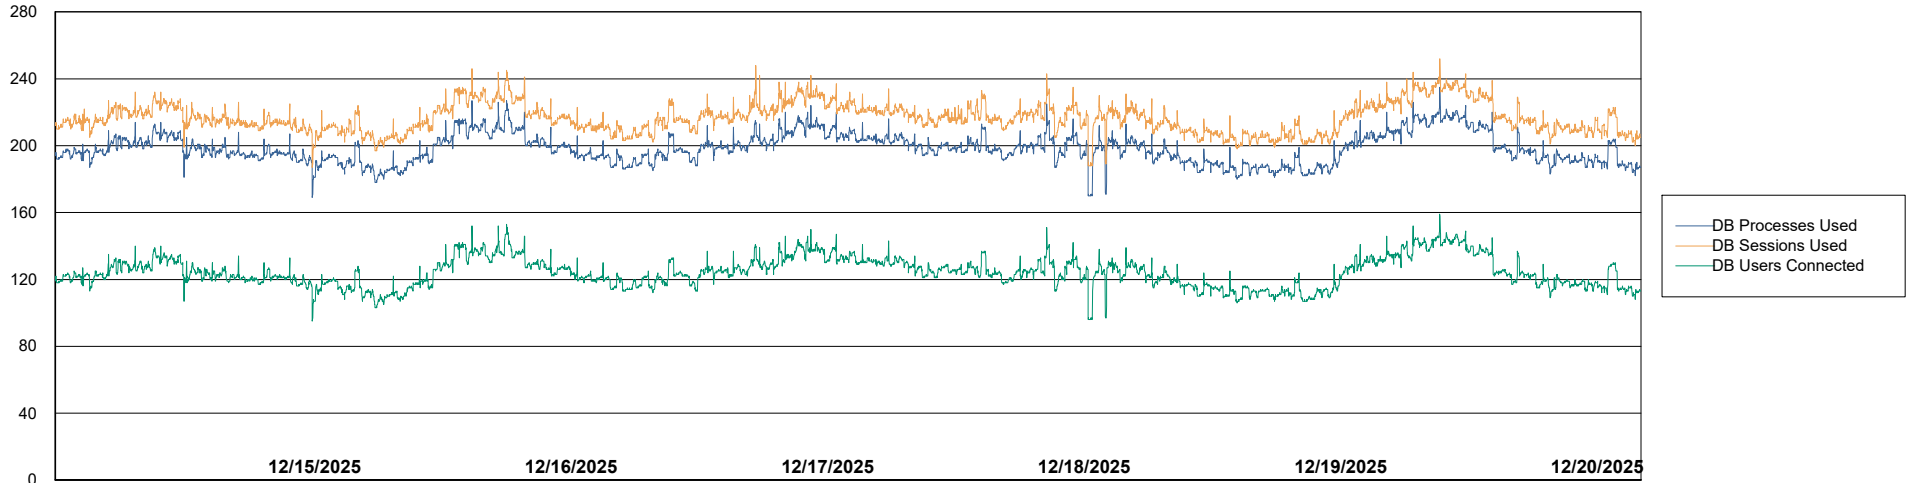

Database Performance SHL-DBS1-ASH_PROD_ABS1