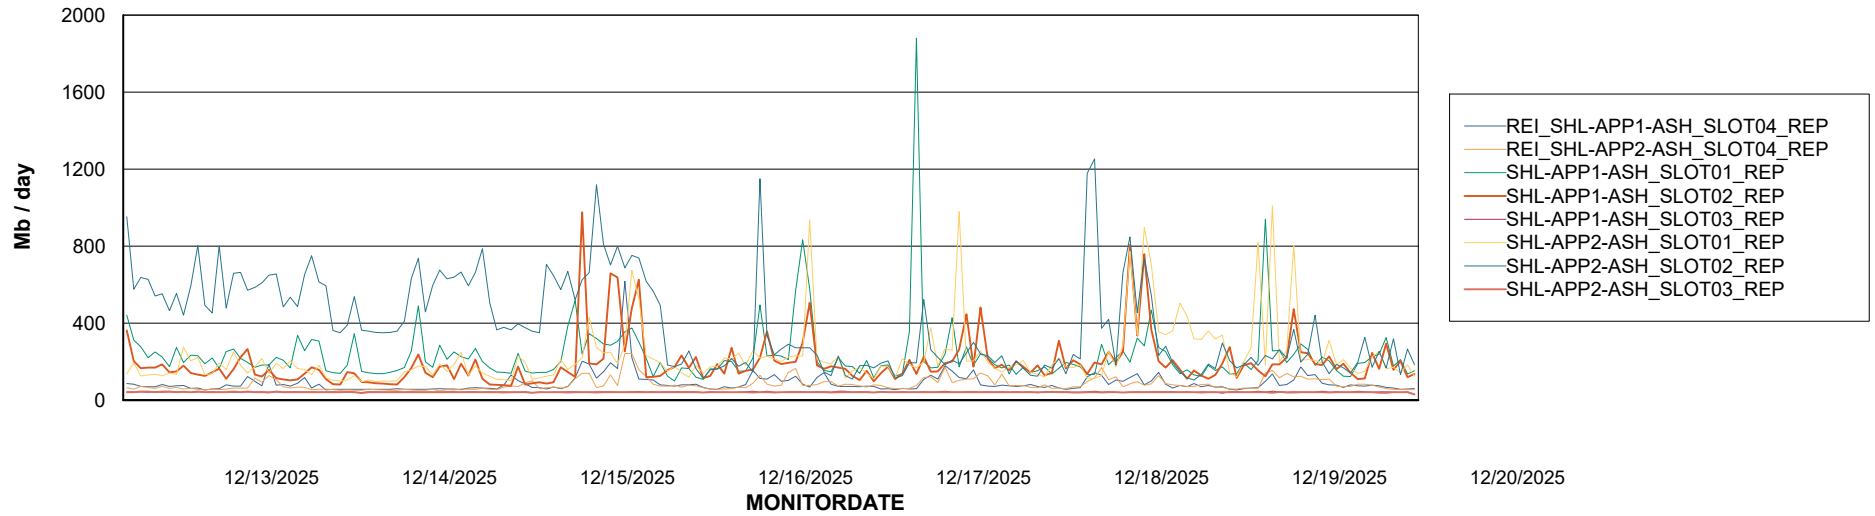

ABSSolute Application ReportServer Services

Avg memory used per ReportServer Service