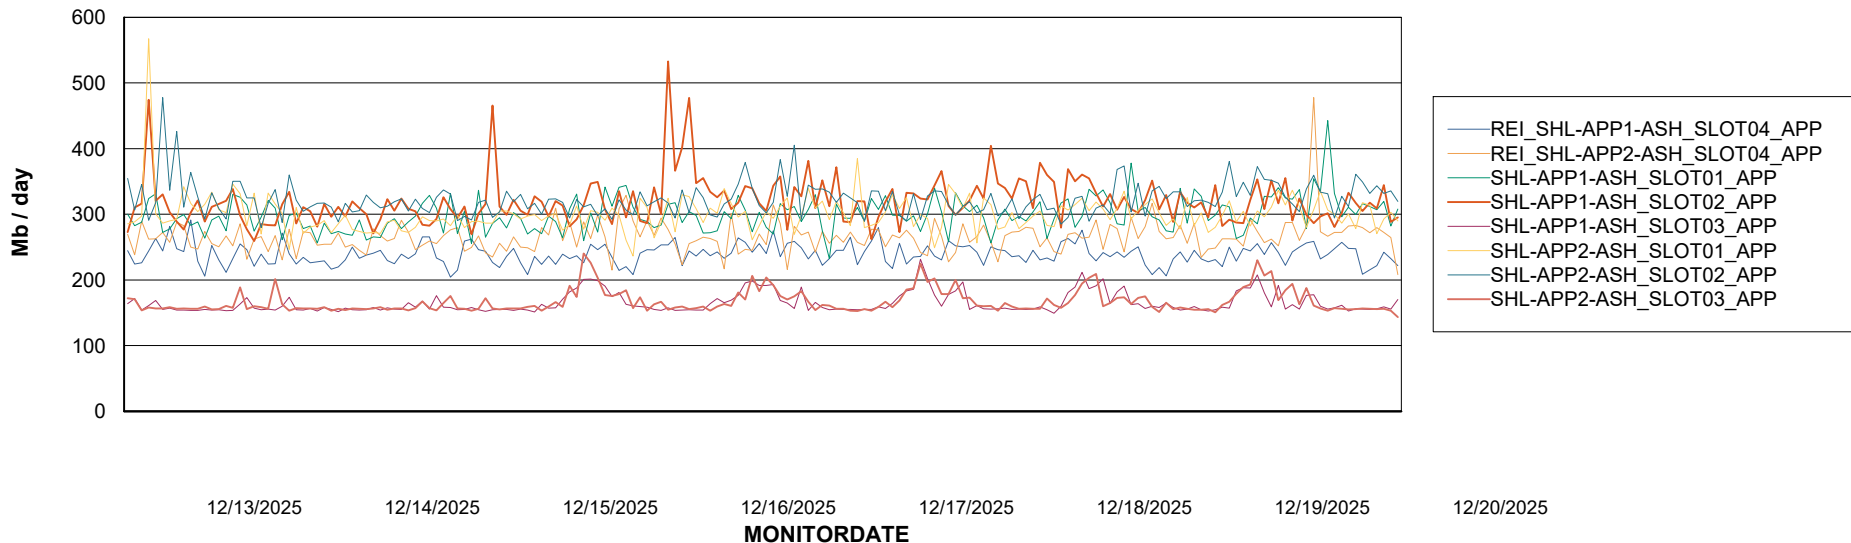

ABSSolute Application Server Services

Avg memory used per ABS Server Service