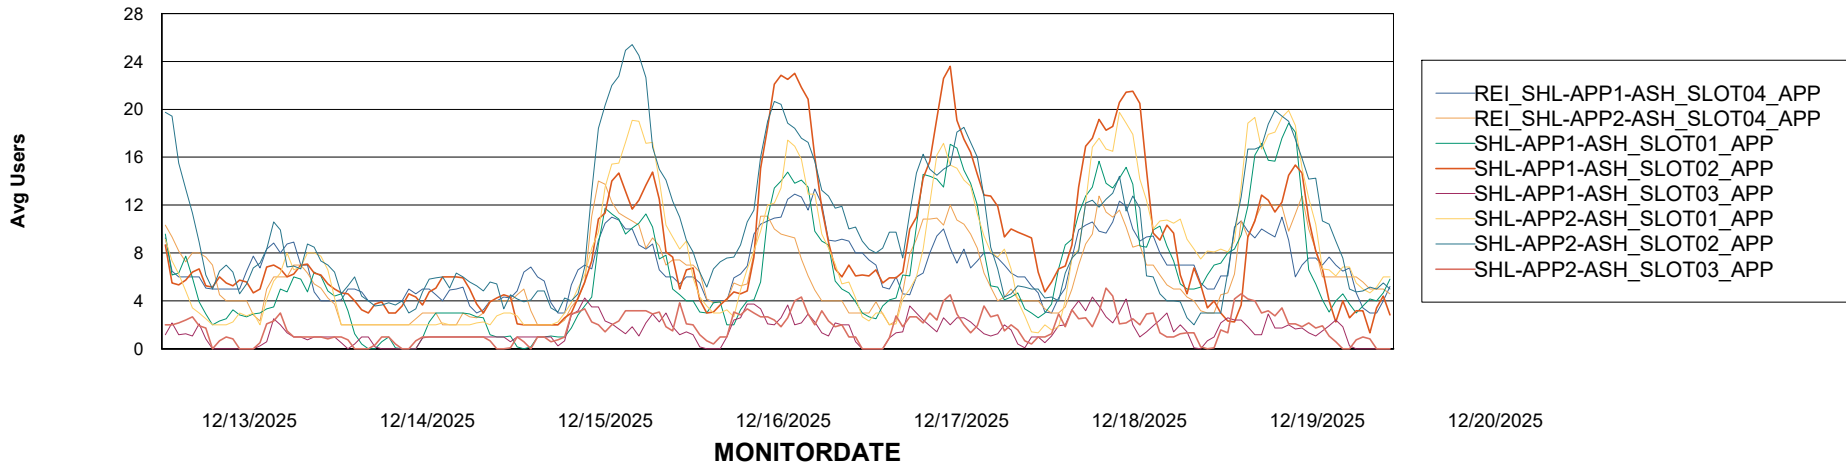

Avg users per day per ABS server