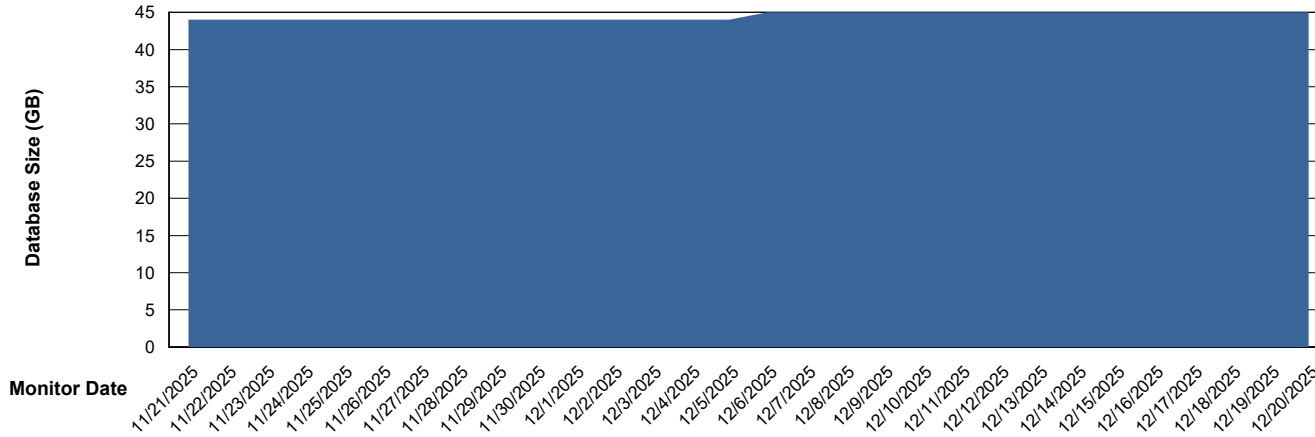

DATABASE SIZE SHL-BI-ASH_PROD_ABS1

Database growth over last month