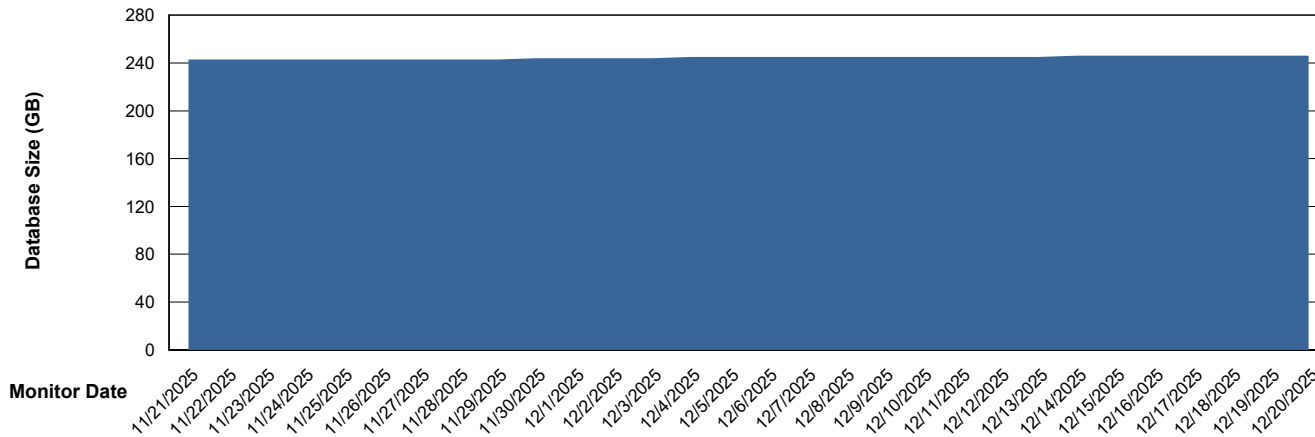

# Weekly SLA Customer Report

Customer SHL OCI ASH Production  
Database ID 182

DATABASE SIZE SHL-BI-ASH\_PROD\_ABS1

### Database growth over last month

DATABASE SIZE SHL-DBS1-ASH\_PROD\_ABS1

### Database growth over last month