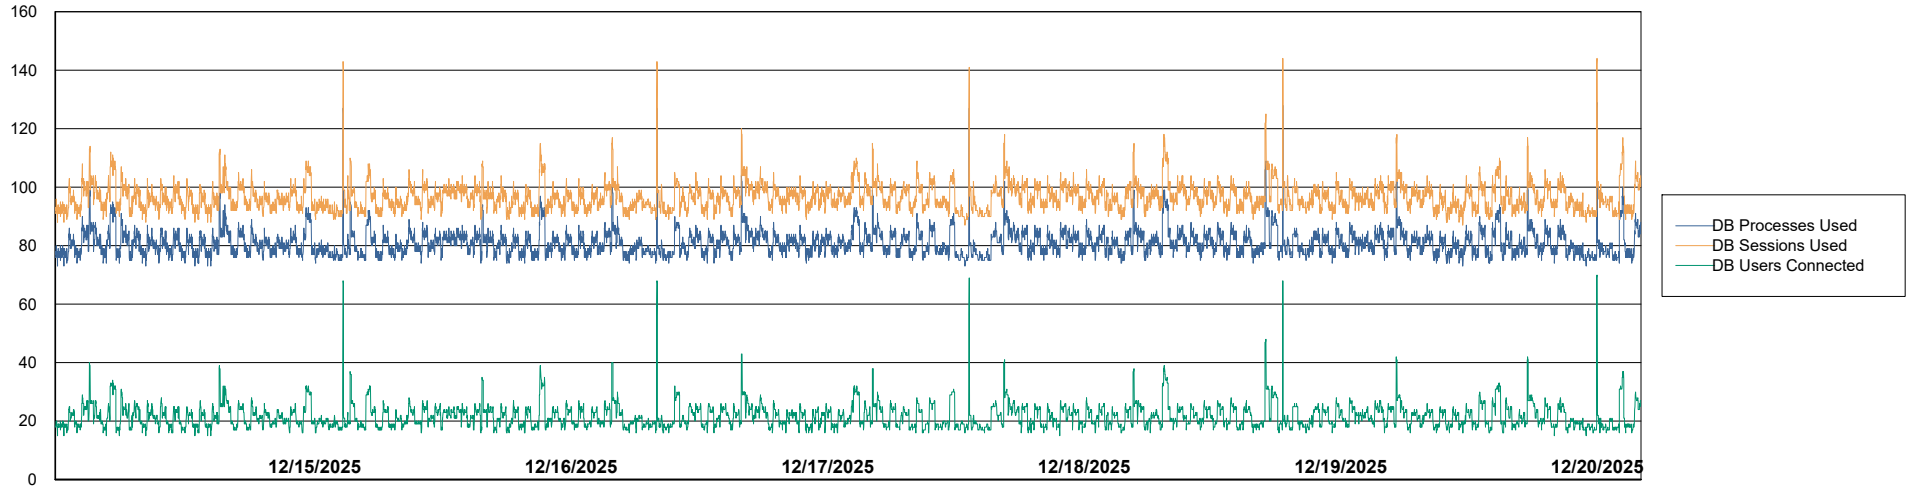

Database Performance SHL-BI-ASH_PROD_ABS1