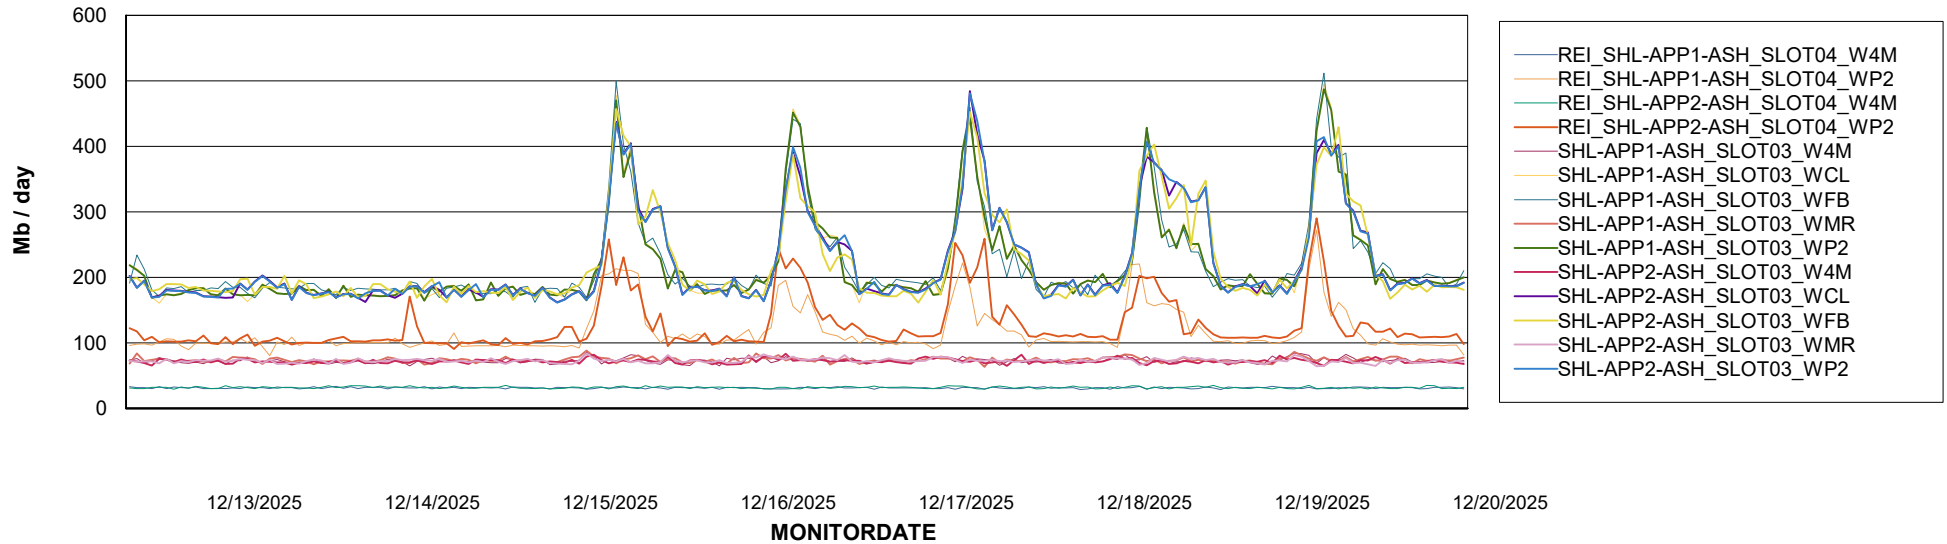

ABSSolute Web Component Services

Avg memory used per ABS Web component