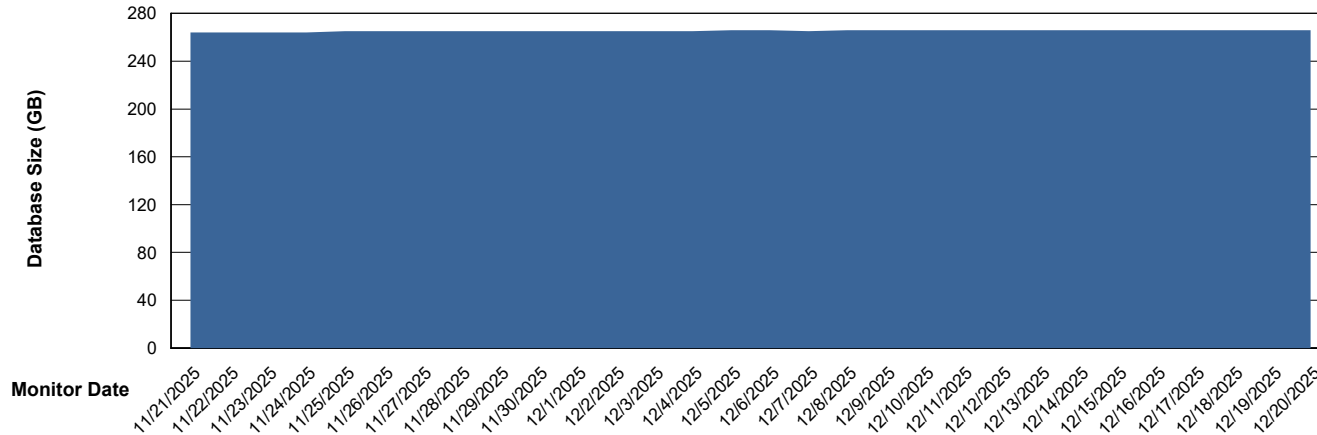

DATABASE SIZE SGS_PRD_ABS-BI02_ABS1

Database growth over last month