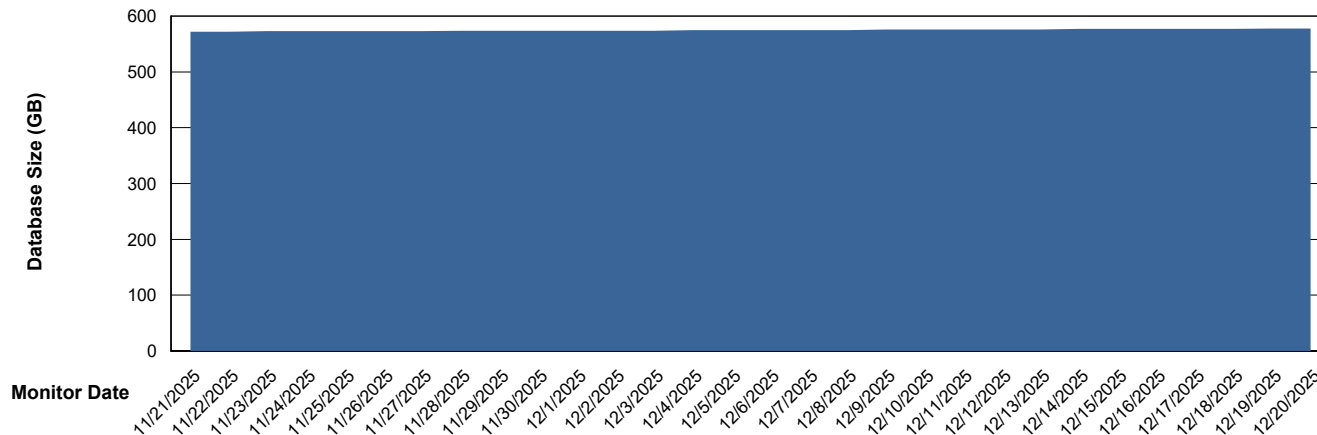

DATABASE SIZE SGS_PRD_ABS-DB16_ABS1

Database growth over last month