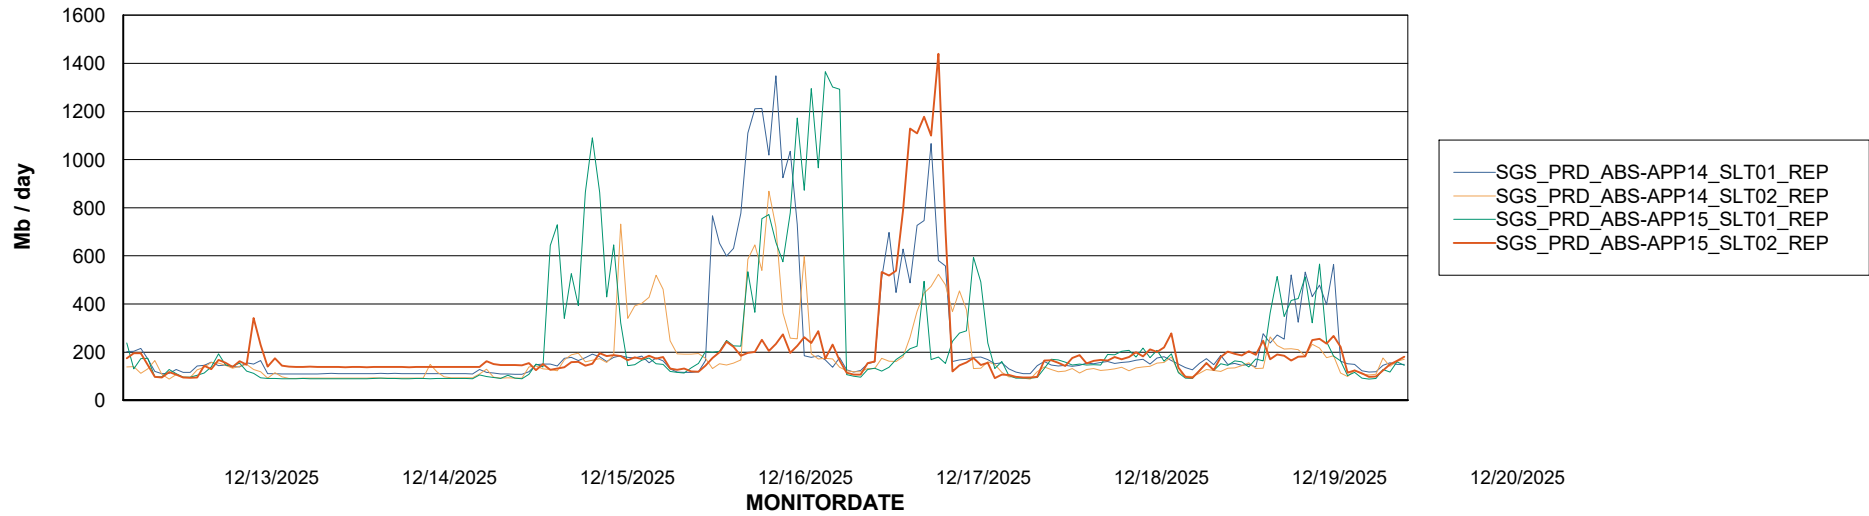

Avg memory used per ABS Server Service

Avg users per day per ABS server

Weekly SLA Customer Report

Customer SGS_Production
Database ID 224

ABSSolute Application ReportServer Services

Avg memory used per ReportServer Service