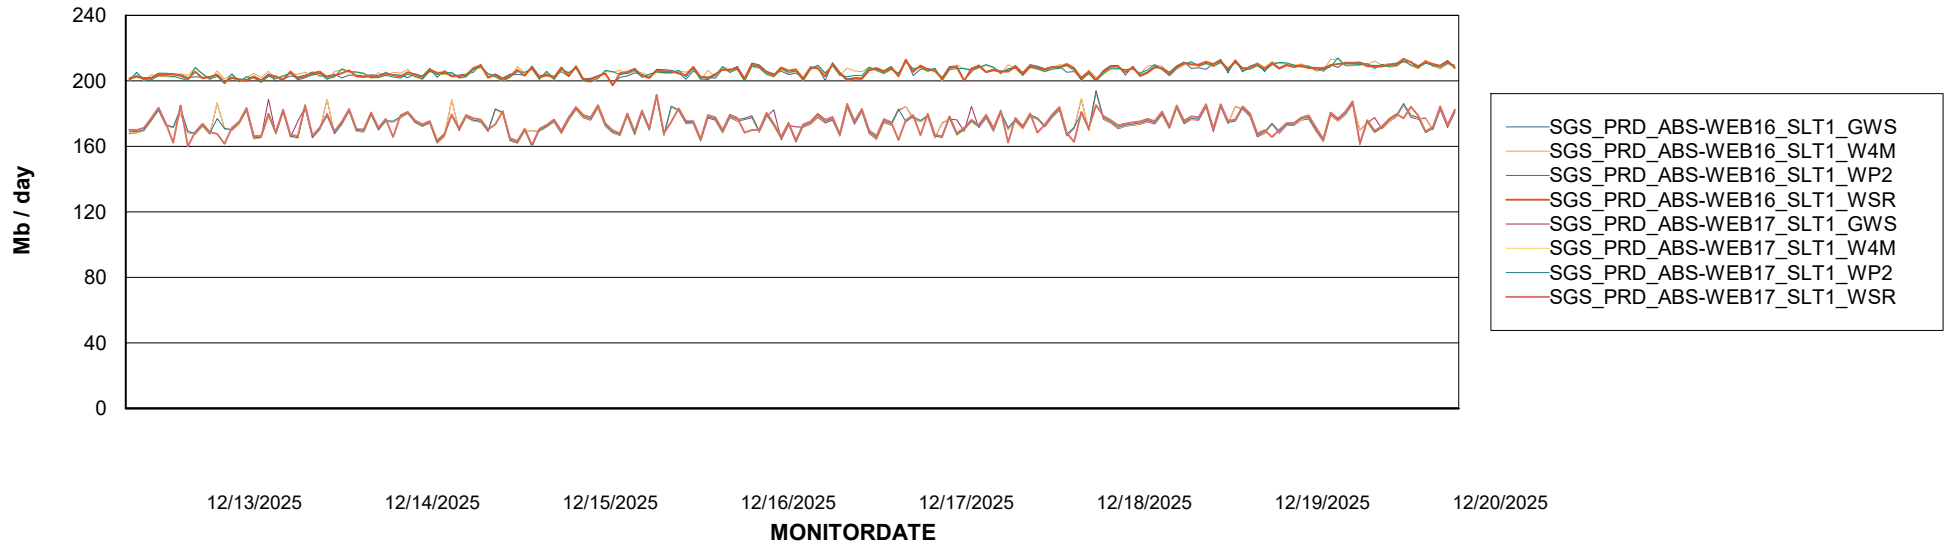

ABSSolute Web Component Services

Avg memory used per ABS Web component