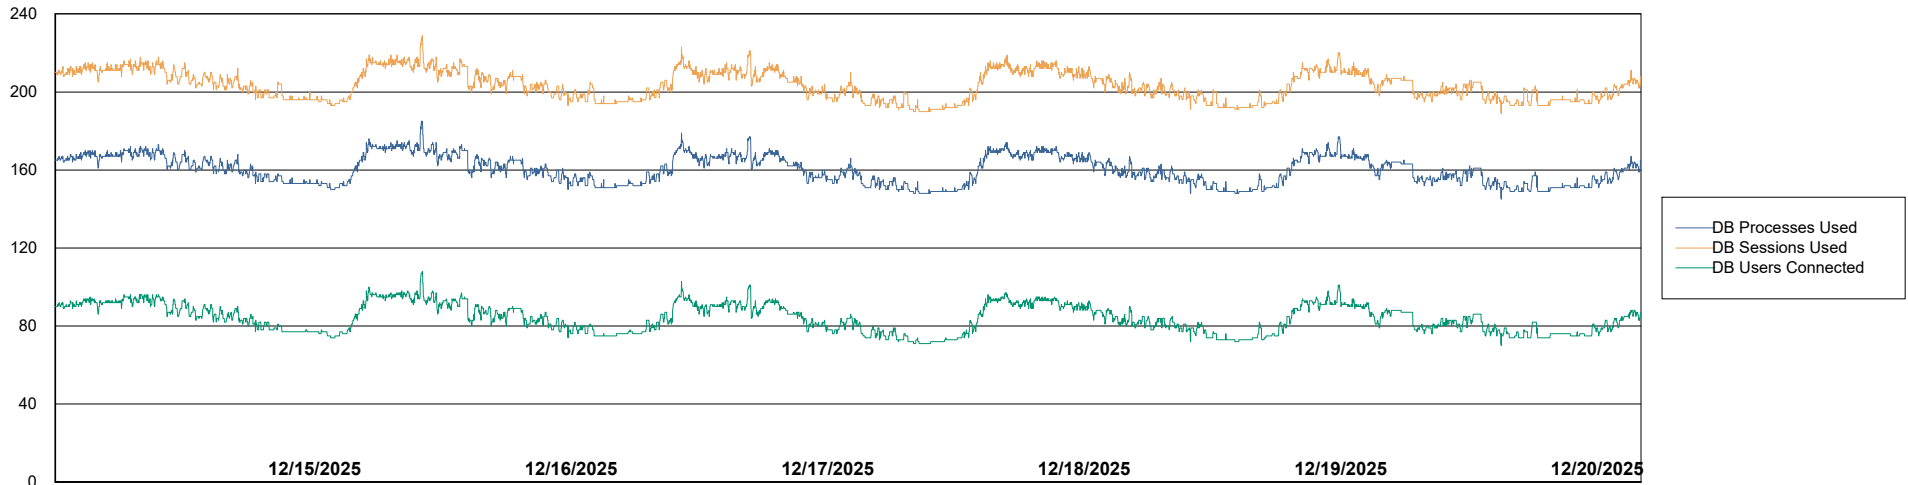

Weekly SLA Customer Report

Customer SGS_Production
Database ID 224

Database Performance SGS_PRD_ABS-BI02_ABS1

Weekly SLA Customer Report

Customer SGS_Production
Database ID 224

Database Performance SGS_PRD_ABS-DB16_ABS1