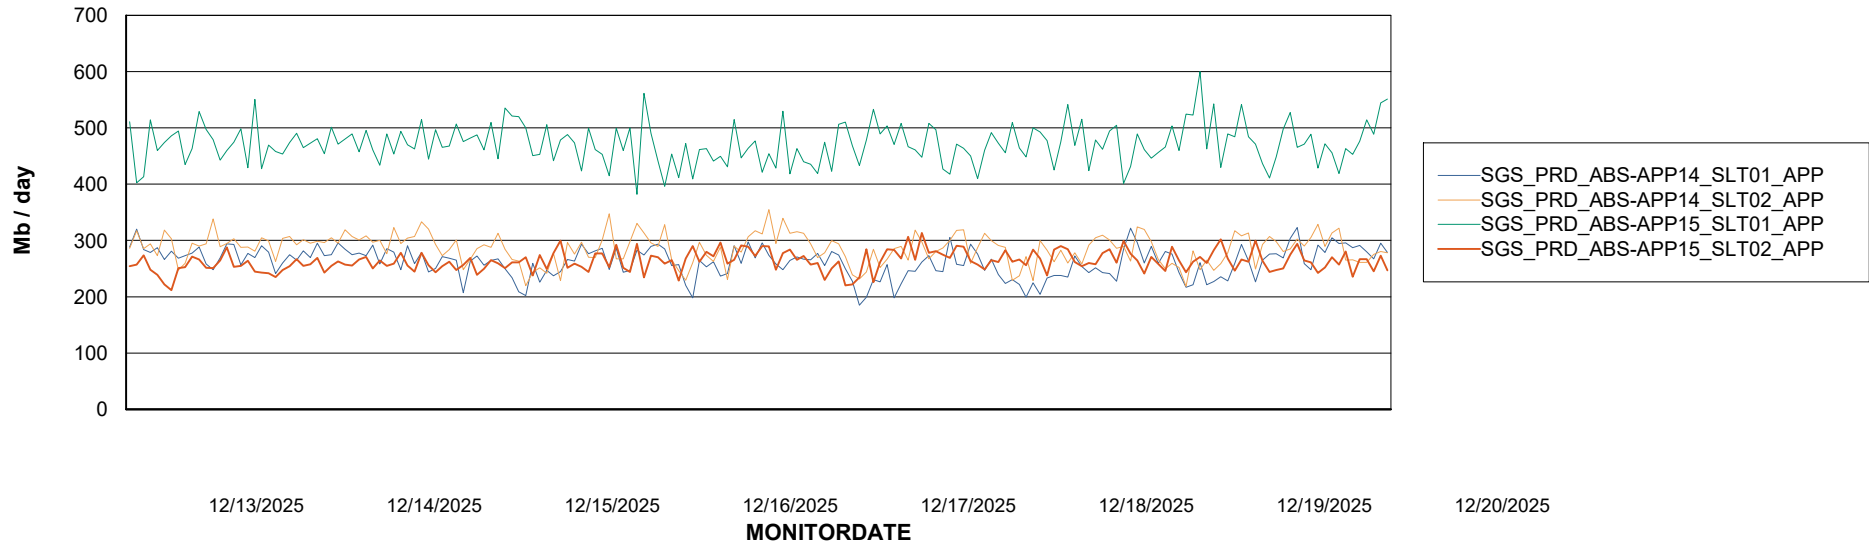

ABSSolute Application Server Services

Avg memory used per ABS Server Service