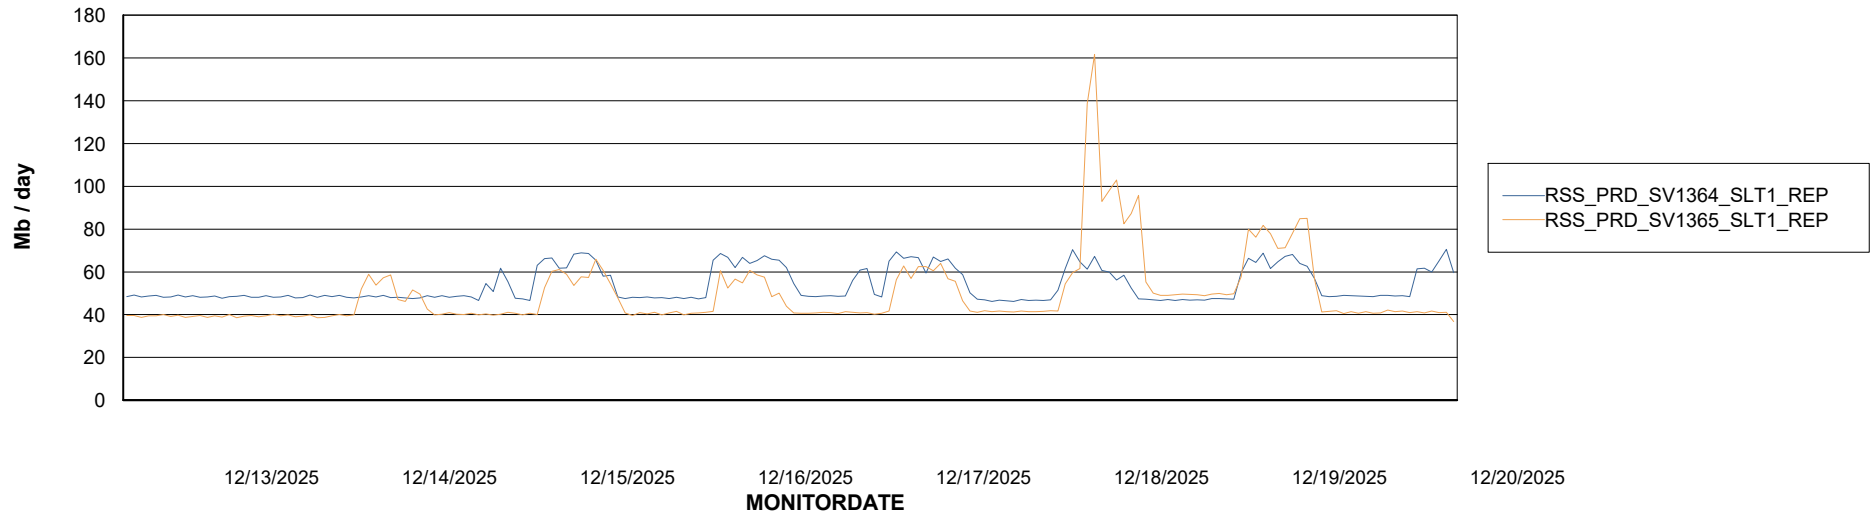

Avg memory used per ABS Server Service

Avg users per day per ABS server

Weekly SLA Customer Report

Customer RSS Production
Database ID 52

ABSSolute Application ReportServer Services

Avg memory used per ReportServer Service