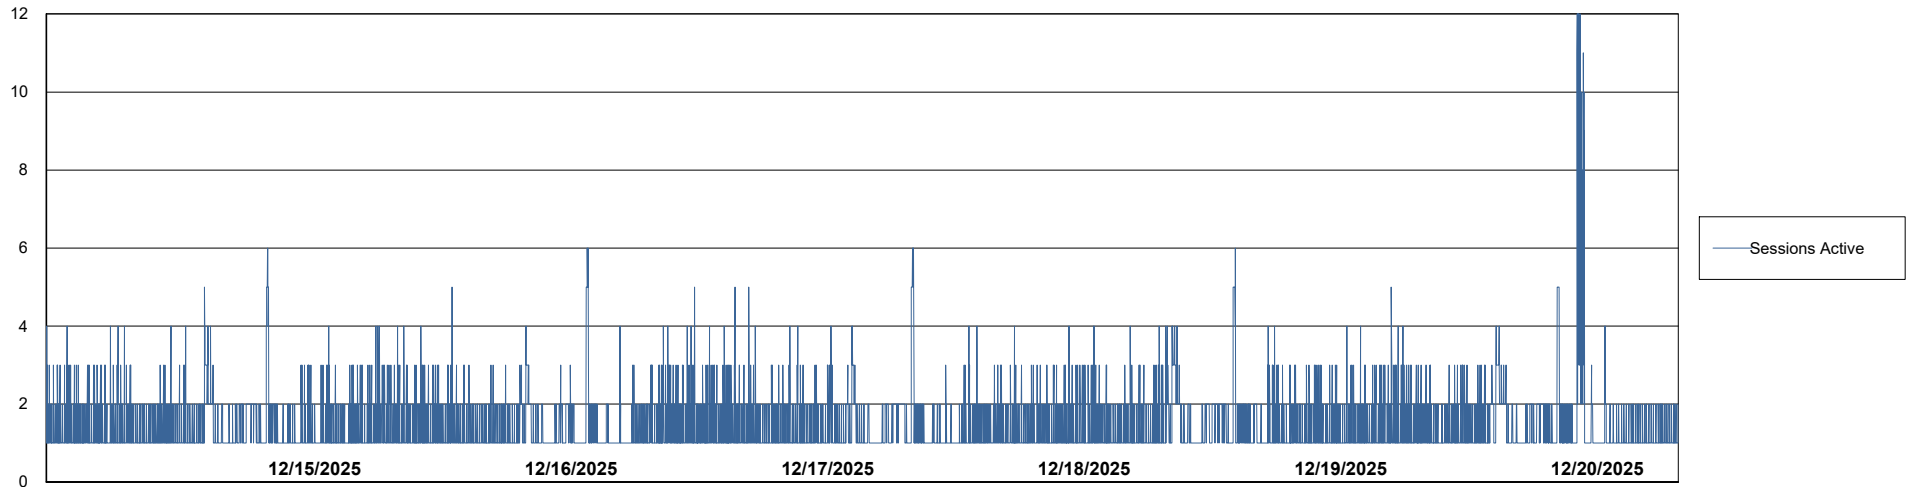

Database Performance RFL_PRD_ABS01_DB