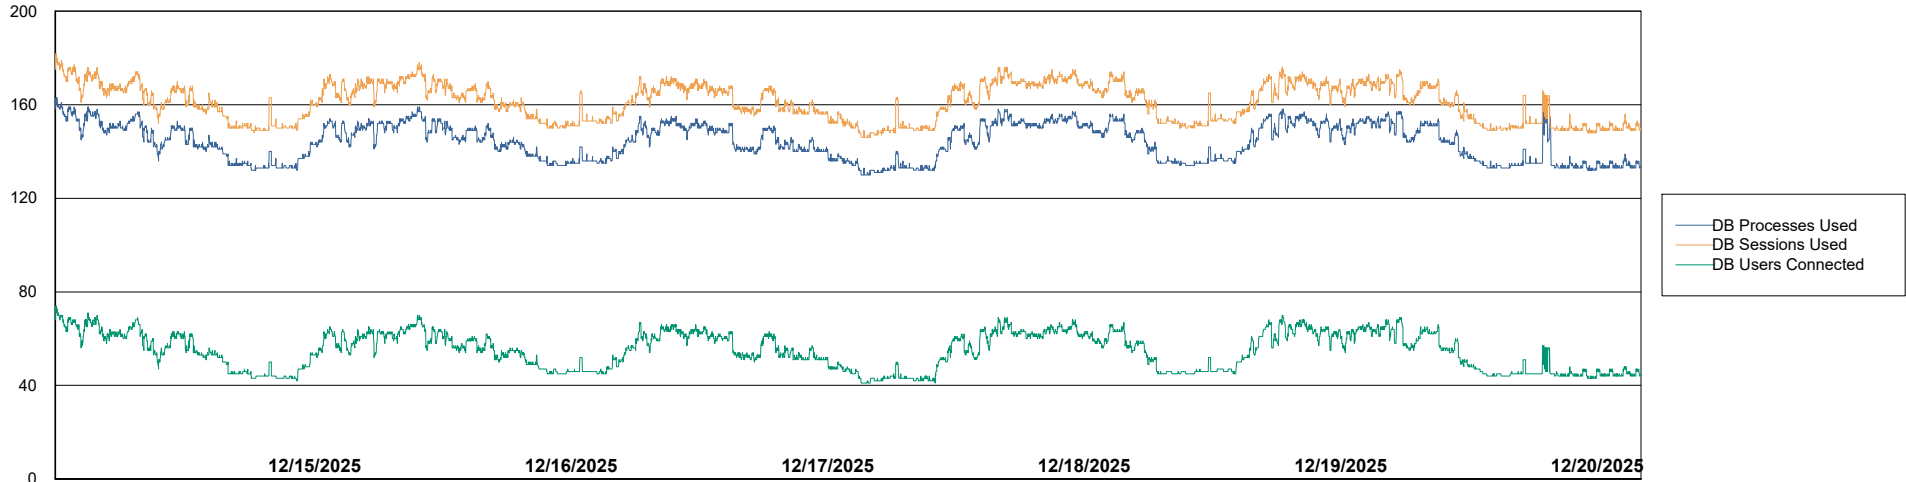

Weekly SLA Customer Report

Customer RFL_Production
Database ID 36

Harddisk Usage RFL_PRD_ABSWEB

	Free disk space on C: (%)	Total disk space on C: (Gb)	Used disk space on C: (Gb)
12/20/2025	72	126	35
12/19/2025	72	126	35
12/18/2025	72	126	35
12/17/2025	72	126	35
12/16/2025	72	126	35
12/15/2025	72	126	35
12/14/2025	72	126	35

Weekly SLA Customer Report

Customer RFL_Production
Database ID 36

Database Performance RFL_PRD_ABS01_DB

Weekly SLA Customer Report

Customer RFL_Production
Database ID 36

Database Performance RFL_PRD_ABS02_STB_DB