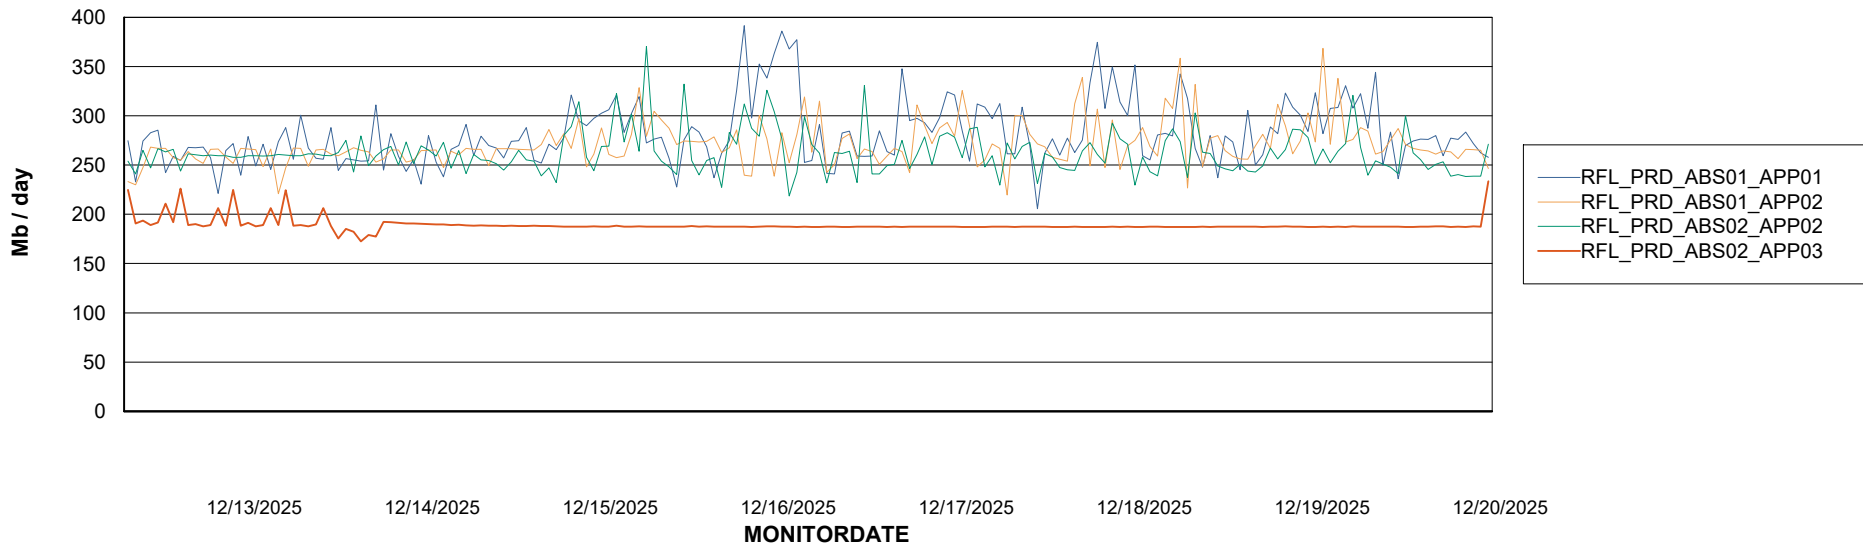

ABSSolute Application Server Services

Avg memory used per ABS Server Service