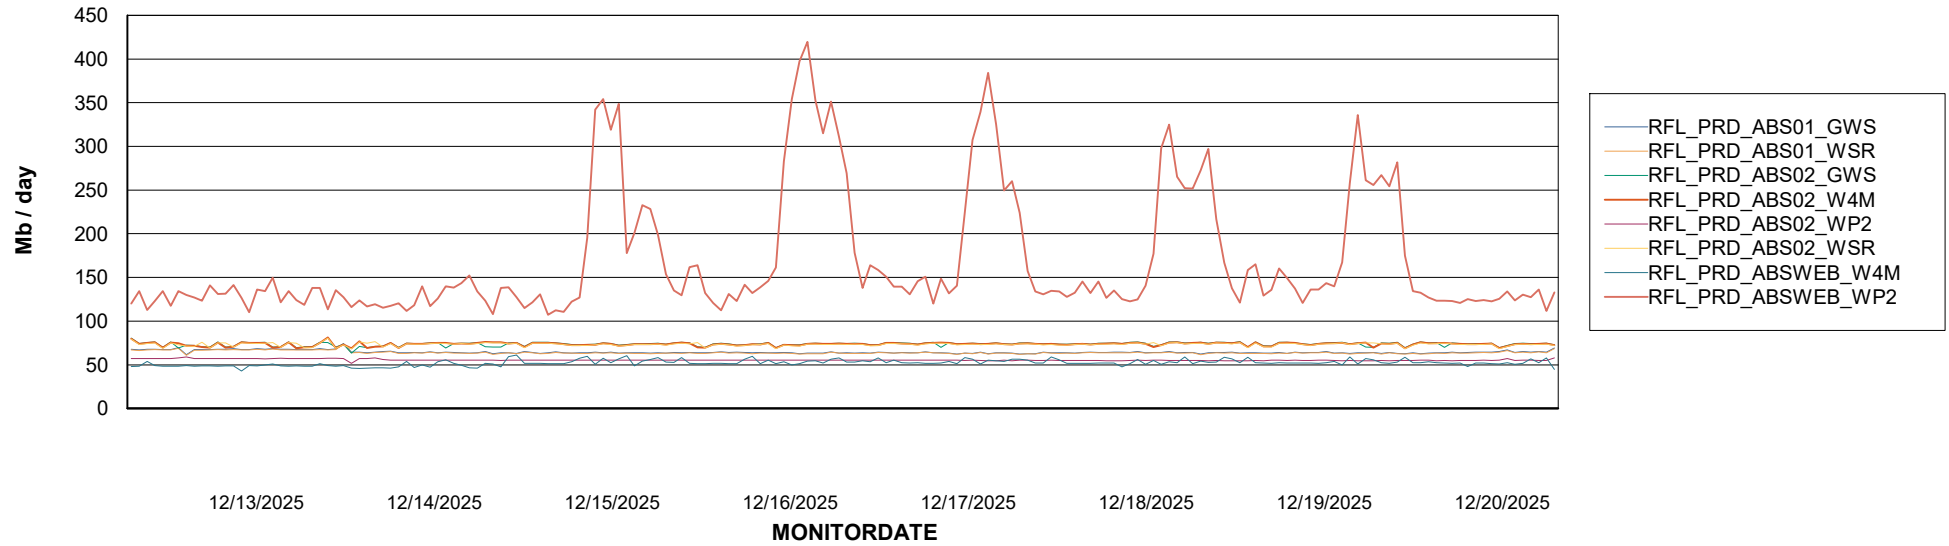

ABSSolute Web Component Services

Avg memory used per ABS Web component