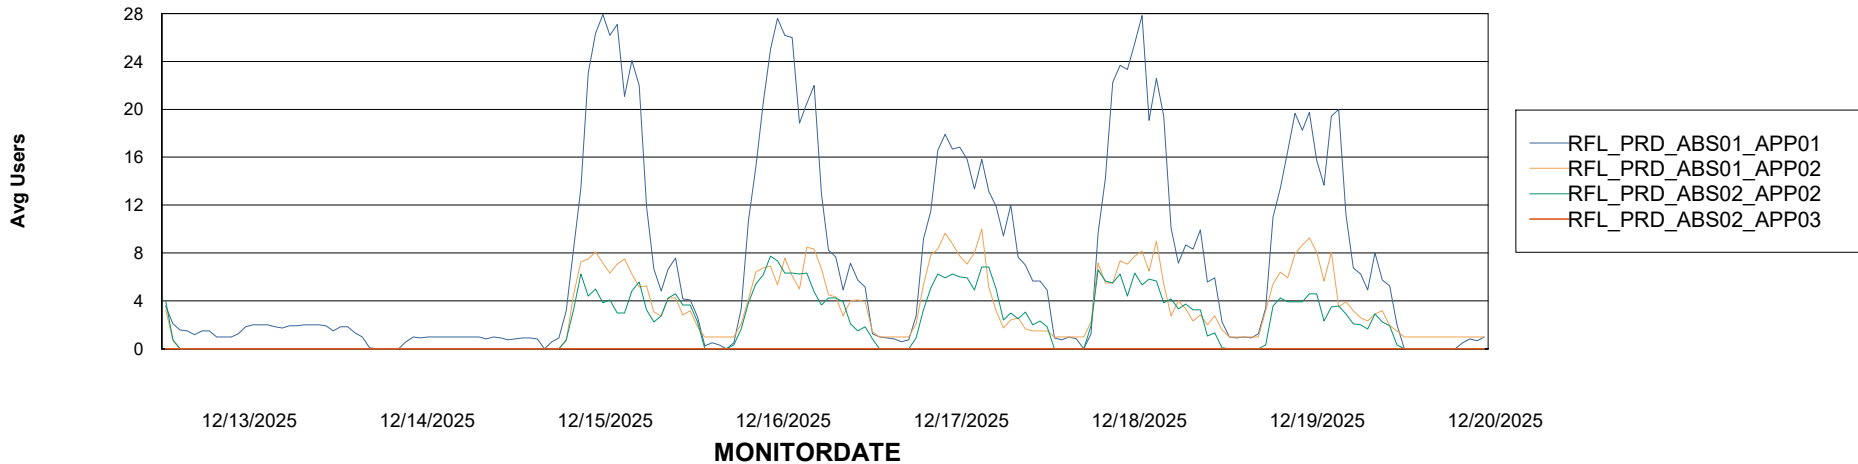

Avg users per day per ABS server