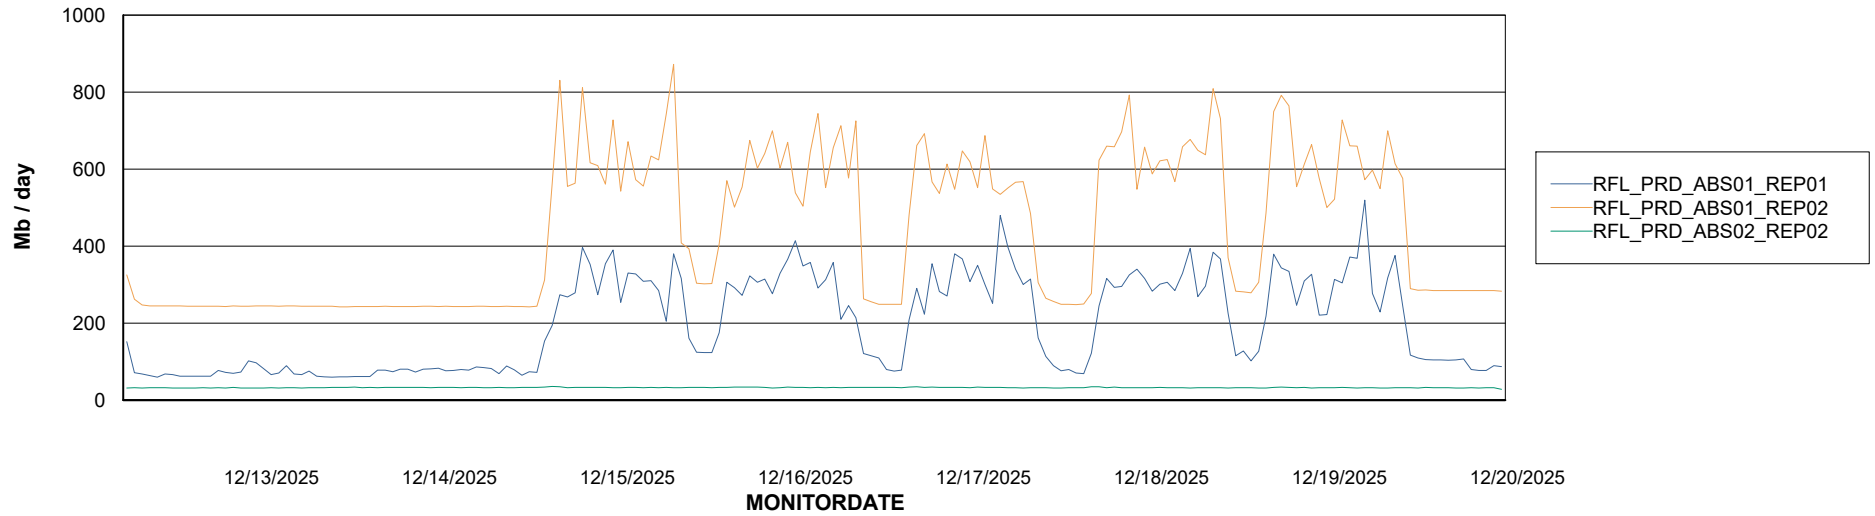

Avg memory used per ABS Server Service

Avg users per day per ABS server

Weekly SLA Customer Report

Customer RFL_Production
Database ID 36

ABSSolute Application ReportServer Services

Avg memory used per ReportServer Service