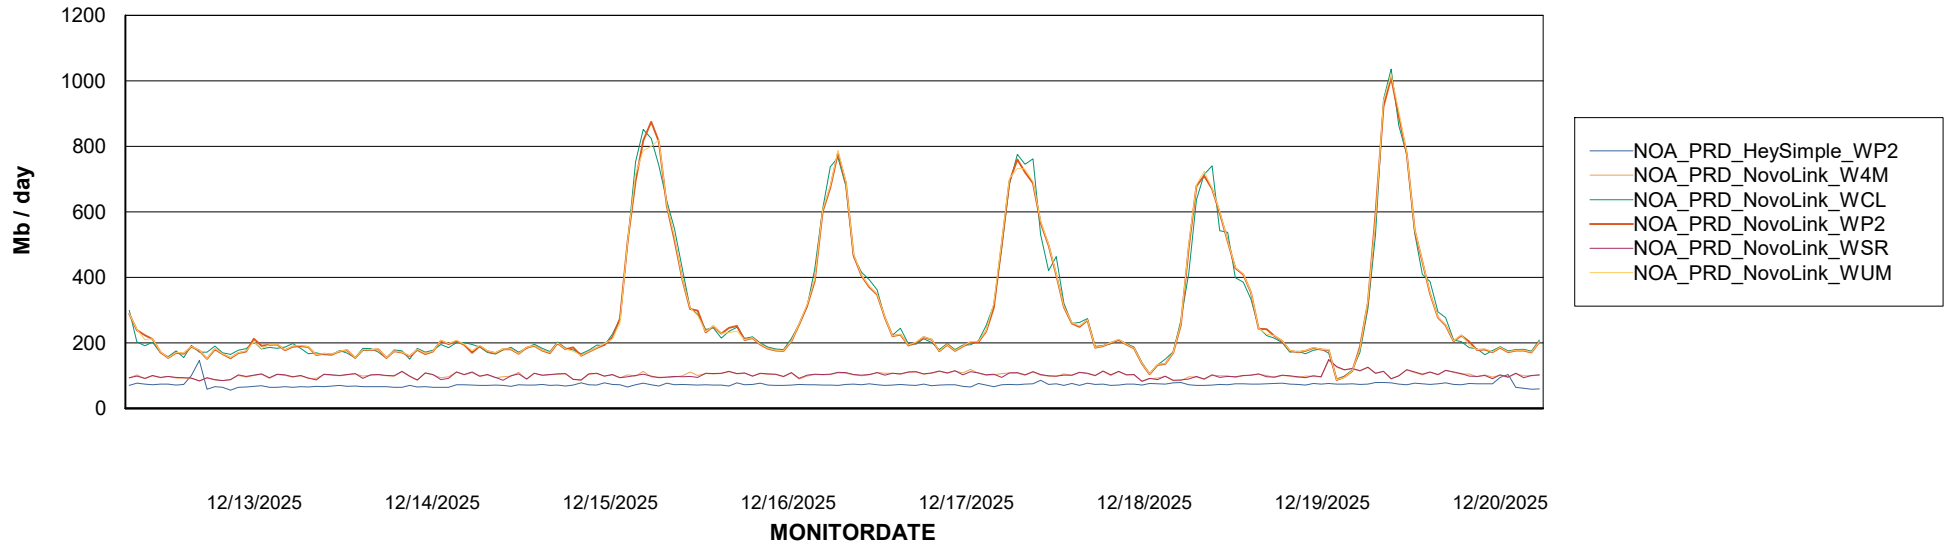

ABSSolute Application ReportServer Services

Avg memory used per ReportServer Service

Weekly SLA Customer Report

Customer NOA_Production (24/7)
Database ID 116

ABSSolute Web Component Services

Avg memory used per ABS Web component