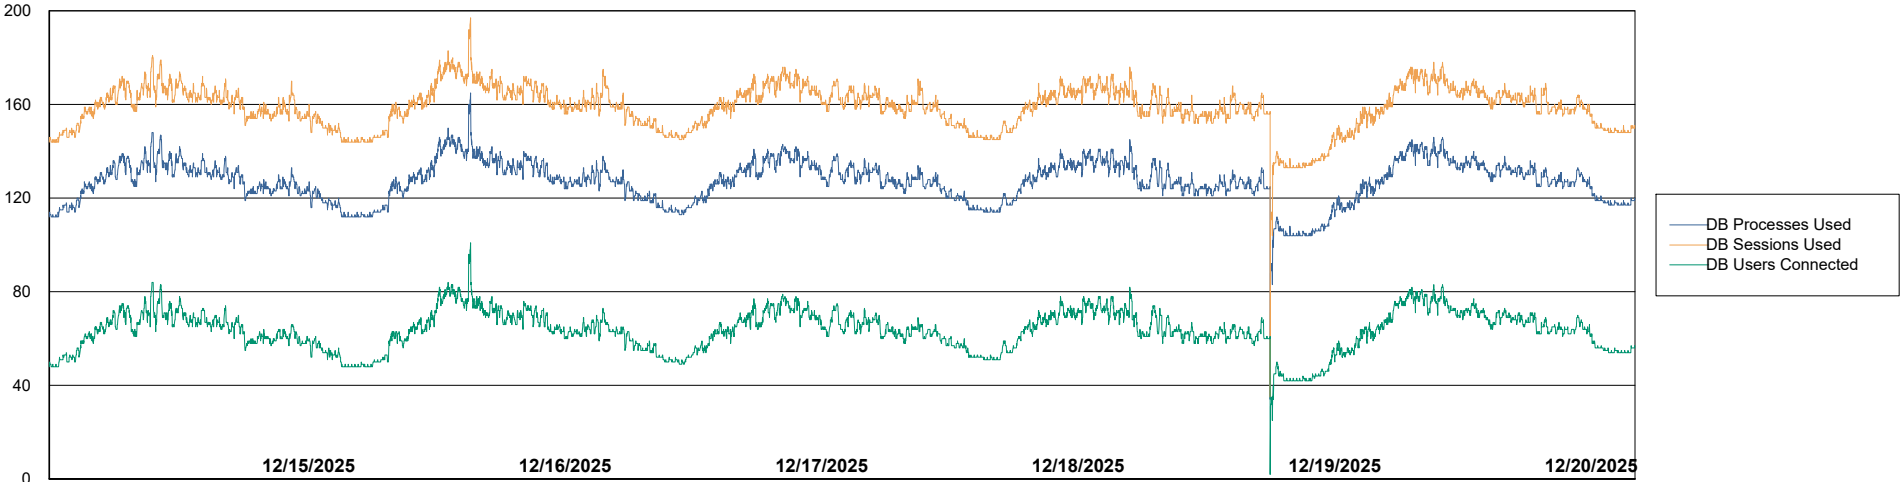

Weekly SLA Customer Report

Customer NOA_Production (24/7)
Database ID 116

Database Performance NOA_PRD_NHSBI_ABS1

Weekly SLA Customer Report

Customer NOA_Production (24/7)
Database ID 116

Database Performance NOA_PRD_NovoABS01_ABS1