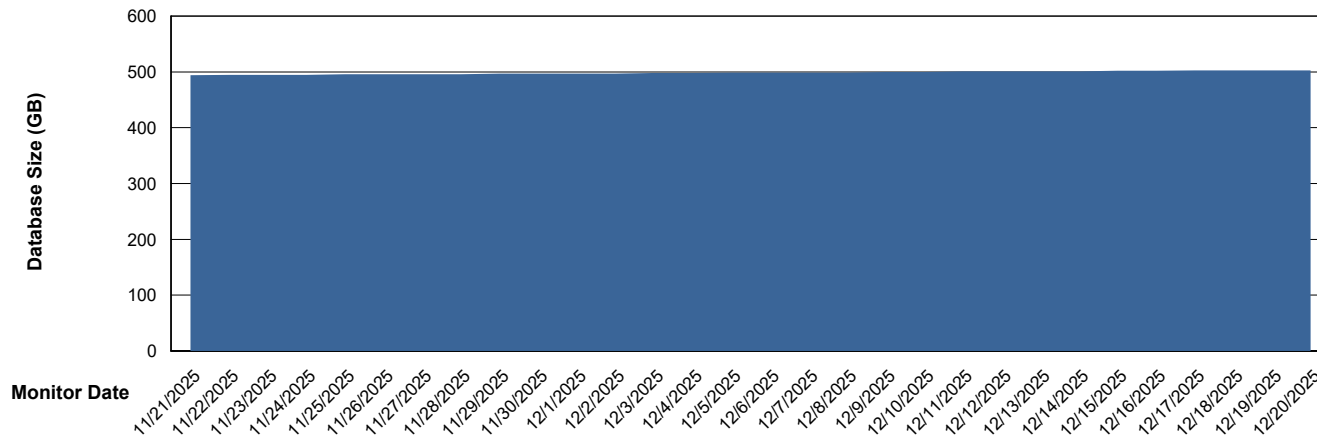

Weekly SLA Customer Report

Customer NOA_Production (24/7)
Database ID 116

Database Performance NOA_PRD_NovoABS03_HSBABS1

DB Processes Max 300

Weekly SLA Customer Report

Customer NOA_Production (24/7)
Database ID 116

DATABASE SIZE NOA_PRD_NHSBI_ABS1

Database growth over last month

DATABASE SIZE NOA_PRD_NovoABS01_ABS1

Database growth over last month

Weekly SLA Customer Report

Customer NOA_Production (24/7)
Database ID 116