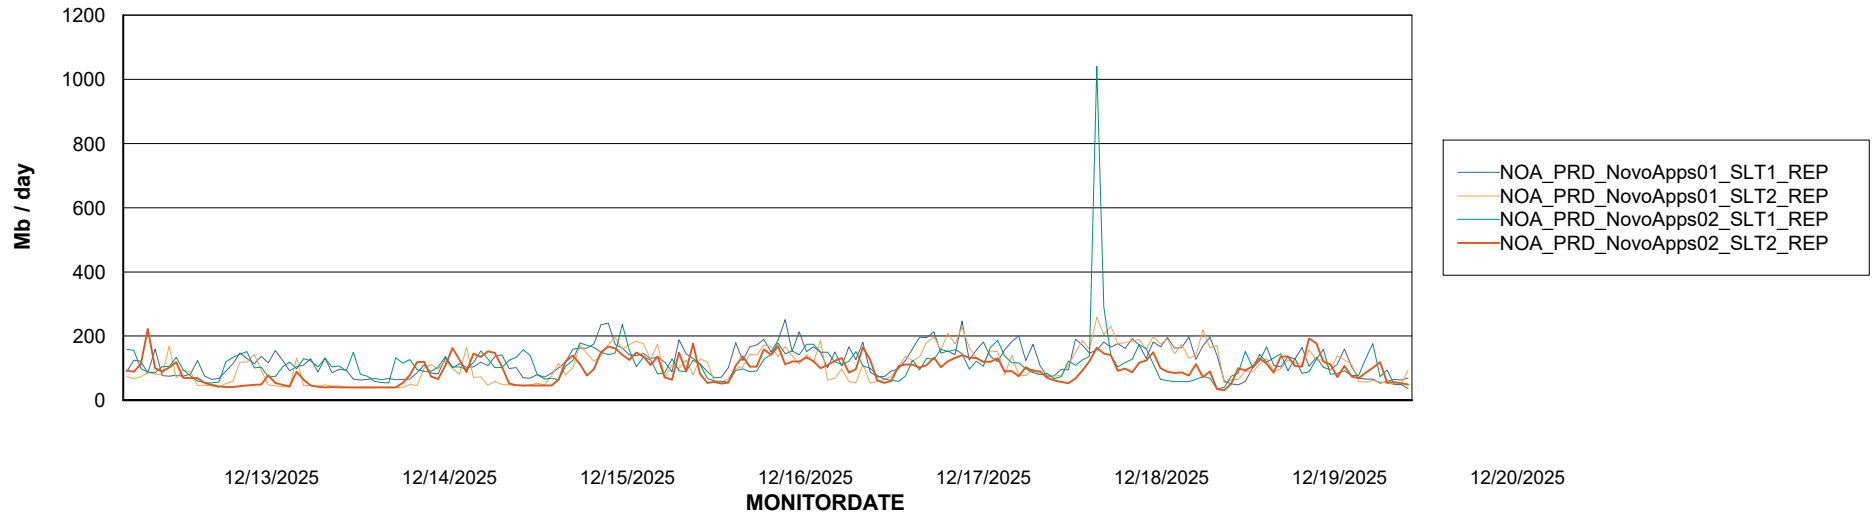

ABSSolute Application ReportServer Services

Avg memory used per ReportServer Service