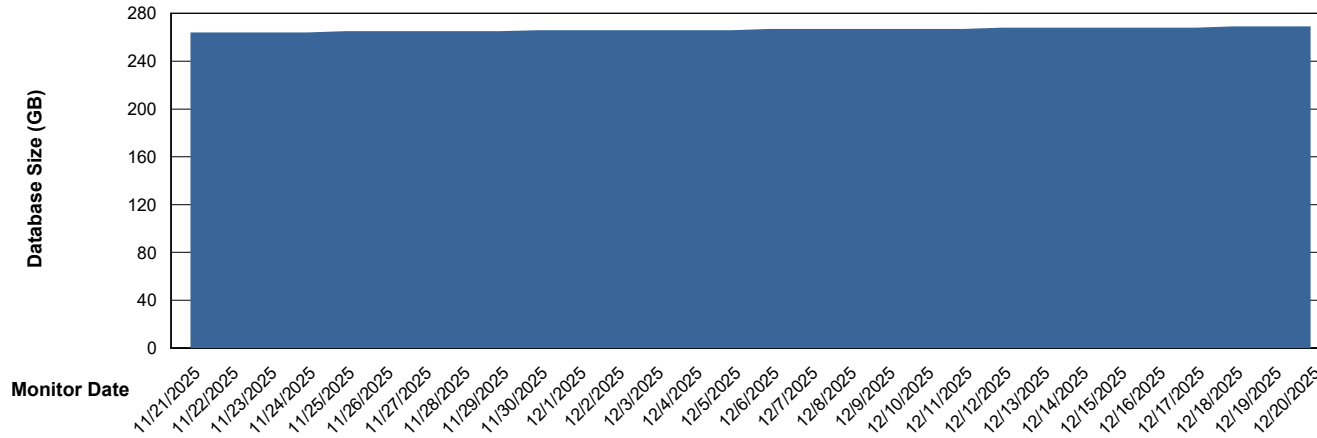

Weekly SLA Customer Report

Customer NOA_Production (24/7)
Database ID 116

Database Performance NOA_PRD_NovoABS03_HSBABS1

DB Processes Max 300

Weekly SLA Customer Report

Customer NOA_Production (24/7)
Database ID 116

DATABASE SIZE NOA_PRD_NHSBI_ABS1

Database growth over last month

DATABASE SIZE NOA_PRD_NovoABS01_ABS1

Database growth over last month

Weekly SLA Customer Report

Customer NOA_Production (24/7)
Database ID 116