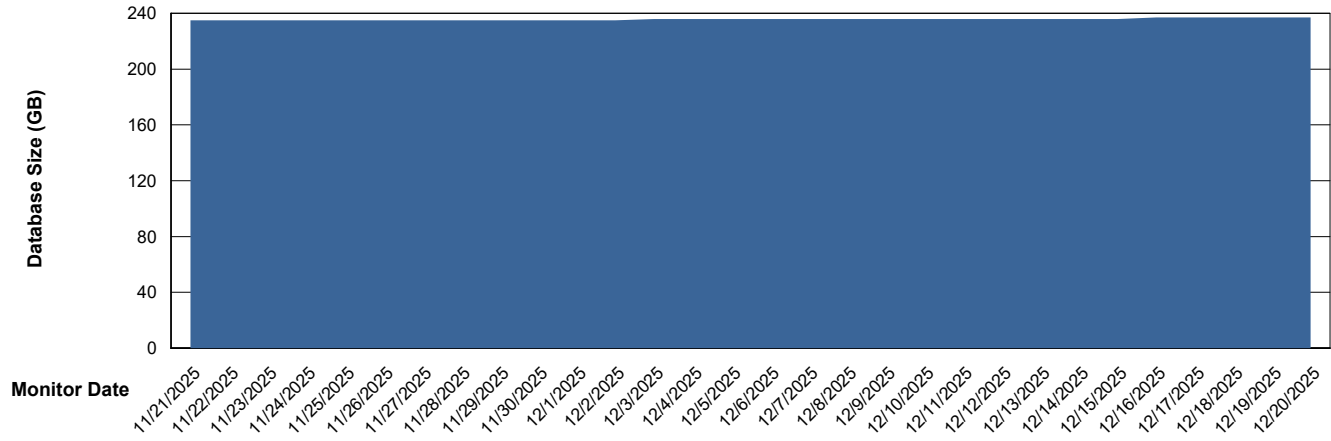

DATABASE SIZE NIX_PRD_ABSBI_ABS1

Database growth over last month