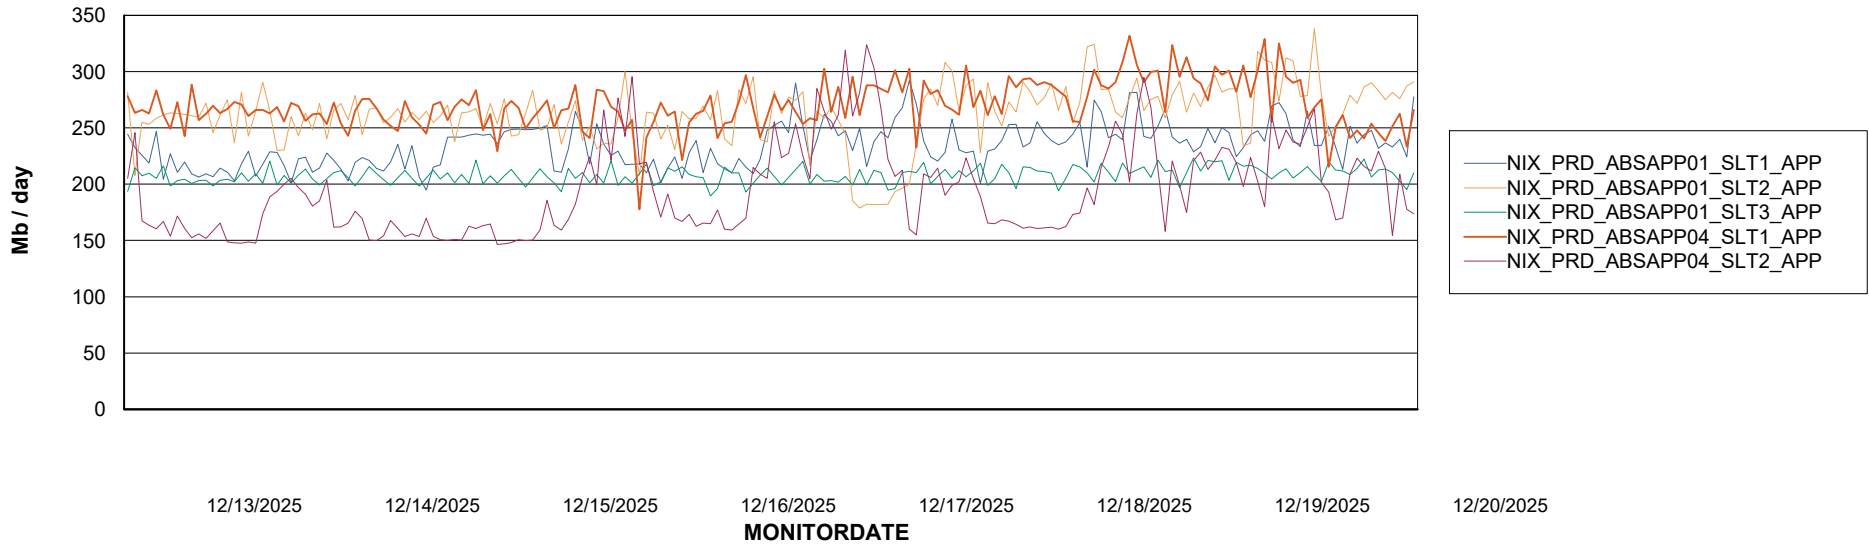

ABSSolute Application Server Services

Avg memory used per ABS Server Service