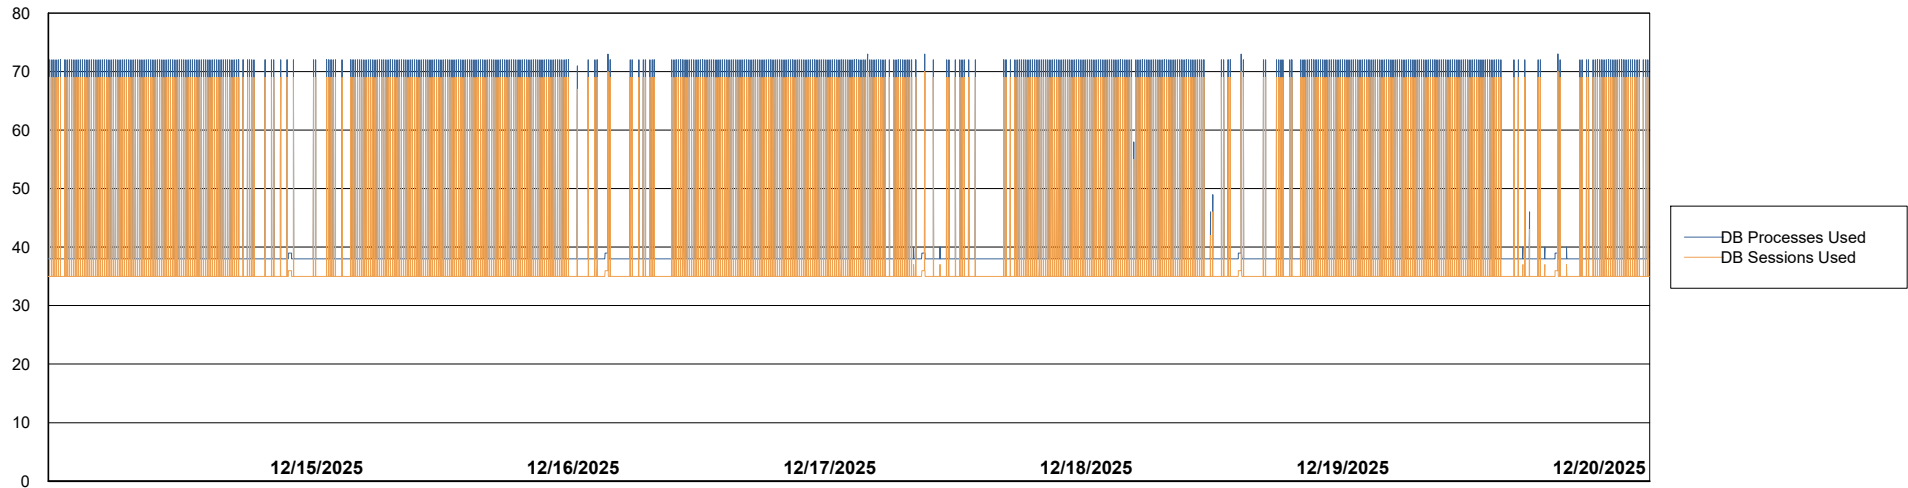

Database Performance NIX_PRD_ABSD02_HSBABS1

DB Processes Max 300