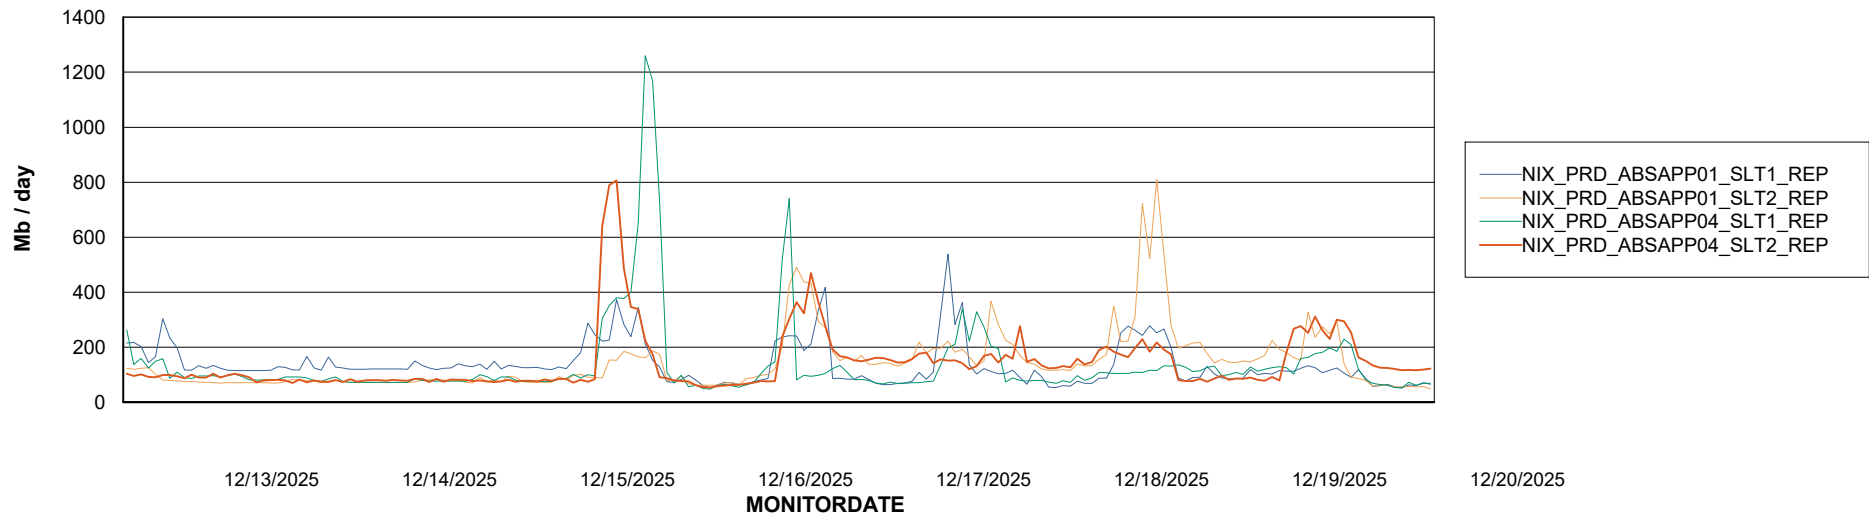

ABSSolute Application ReportServer Services

Avg memory used per ReportServer Service