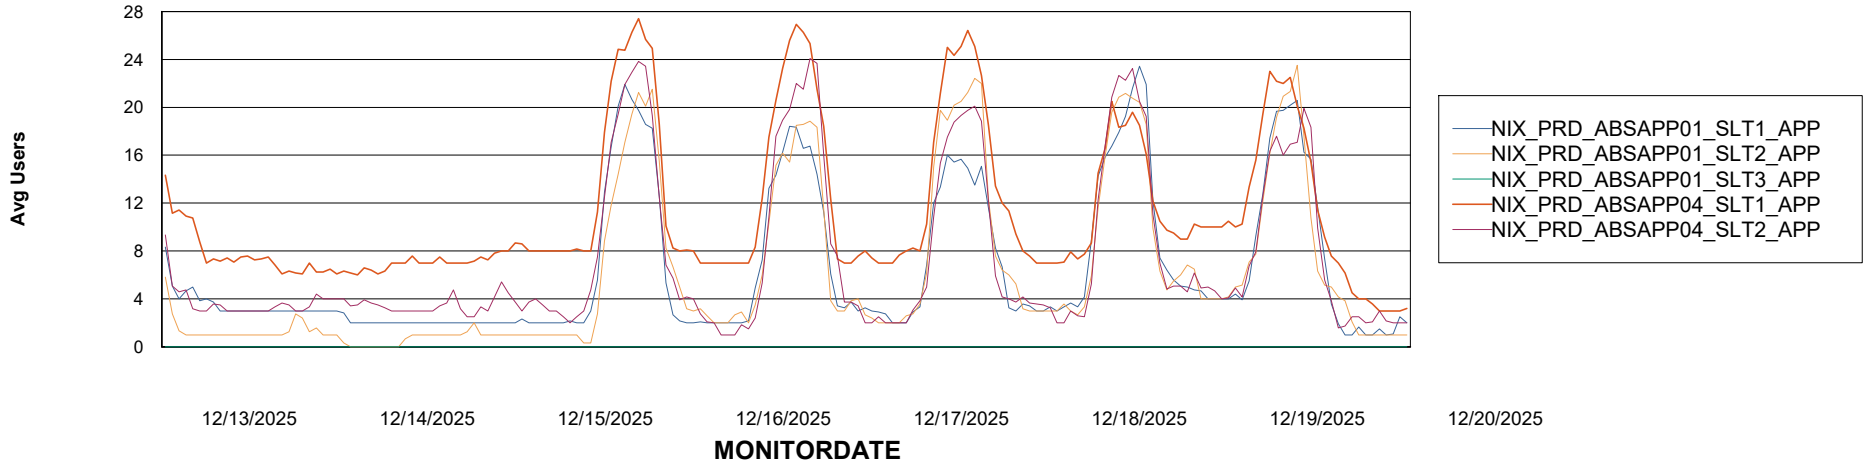

Avg users per day per ABS server