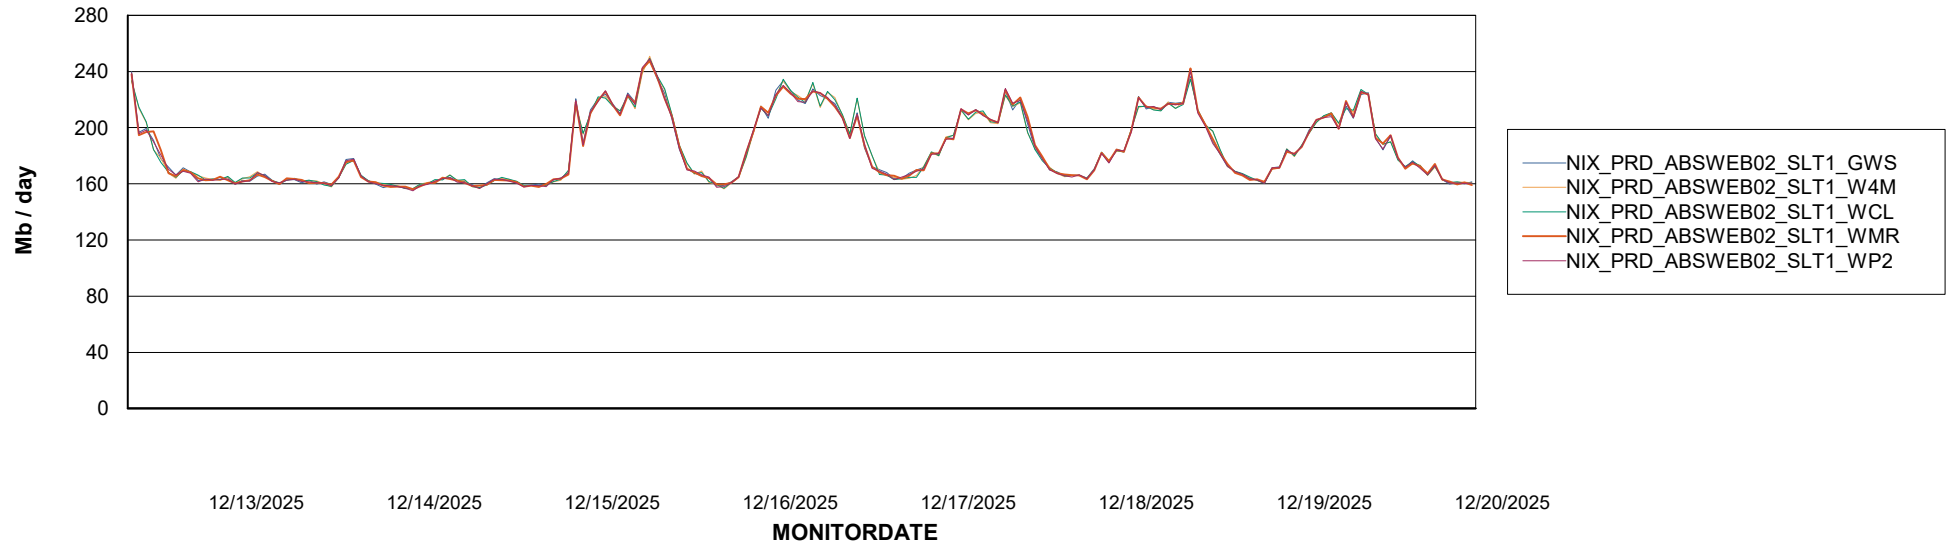

ABSSolute Web Component Services

Avg memory used per ABS Web component