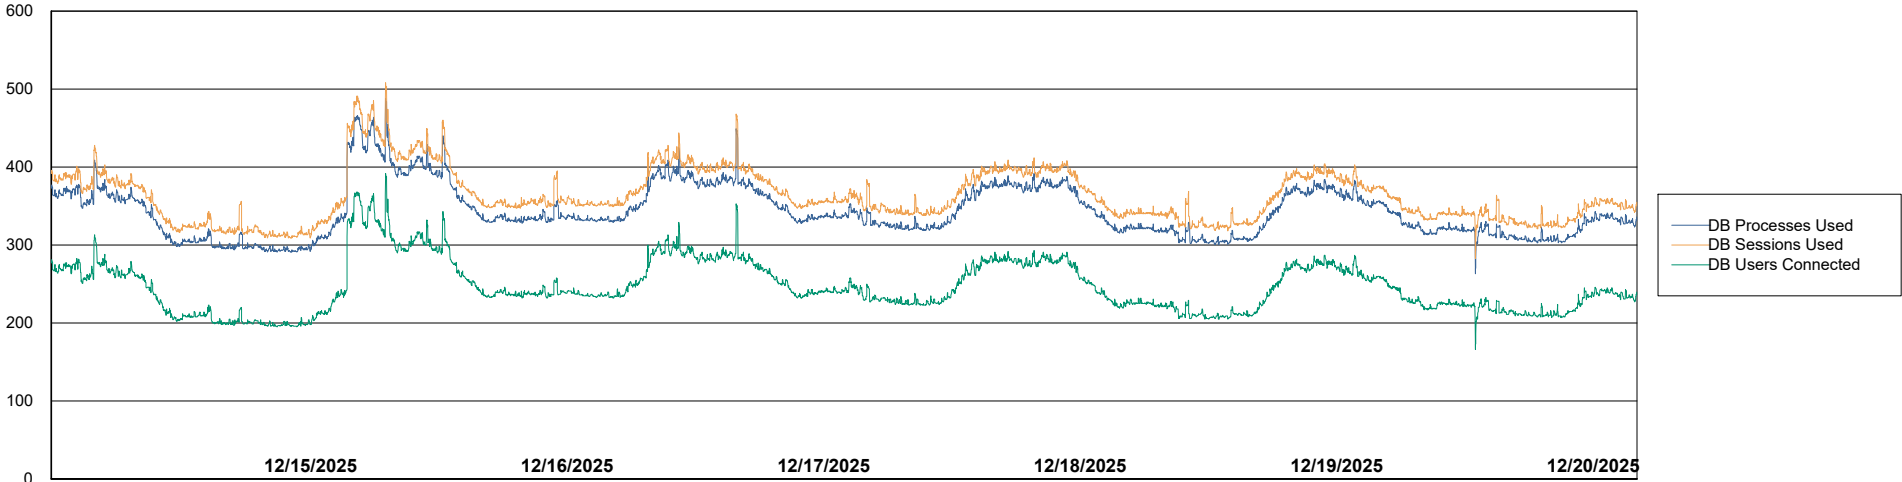

Database Performance LTS_PRD_CLSABSD01_ABS1