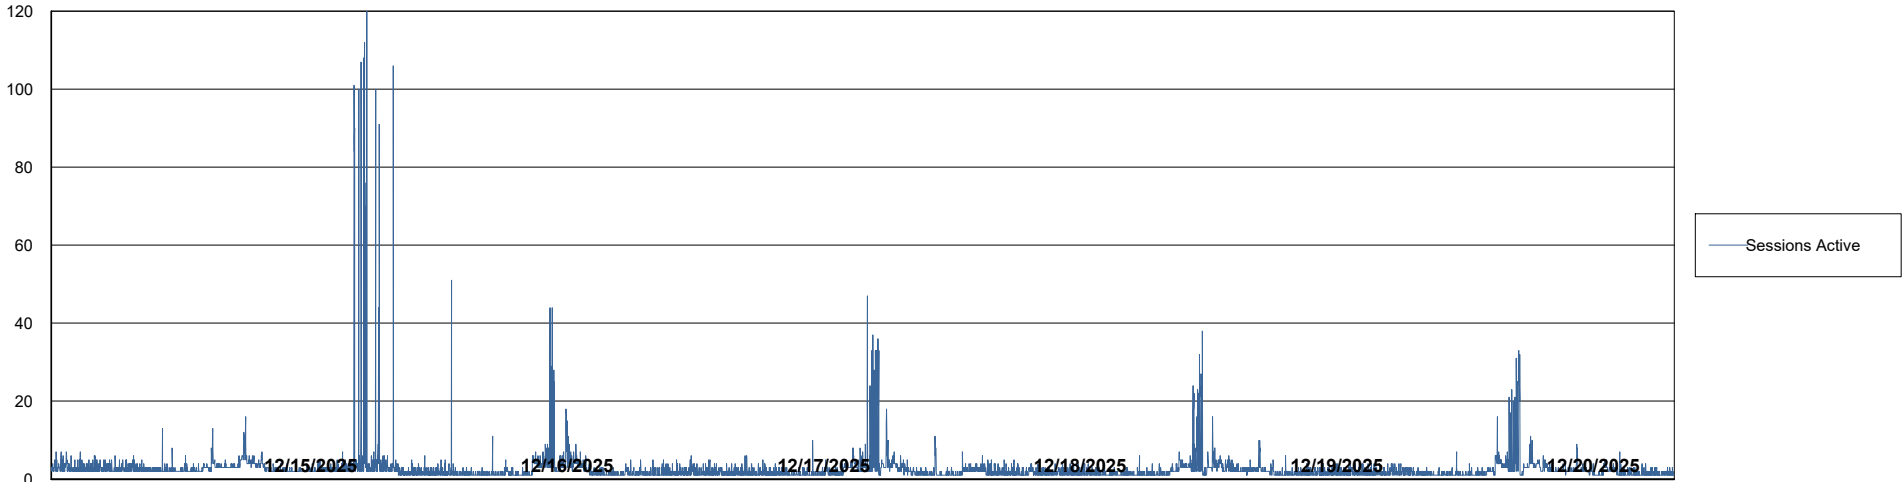

Database Performance LTS_PRD_CLSABSD01_ABS1