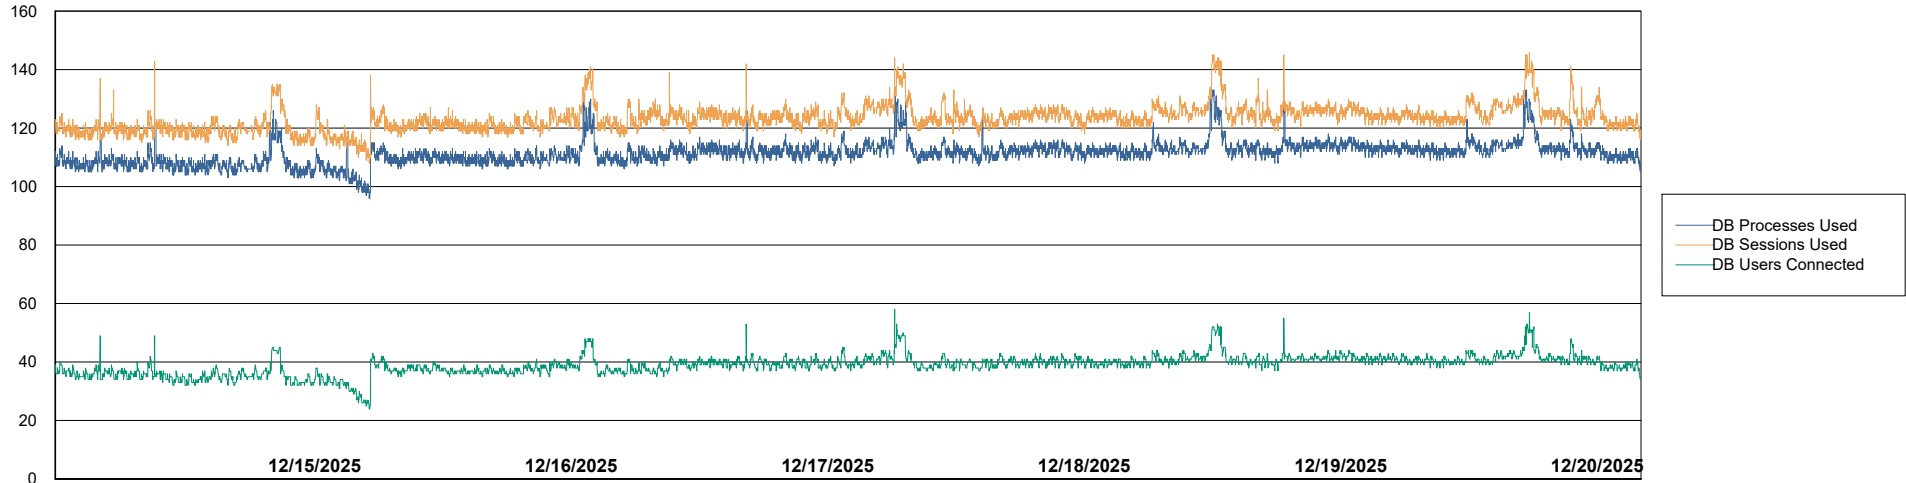

Database Performance LTS_PRD_CLSABSBI01_ABS1