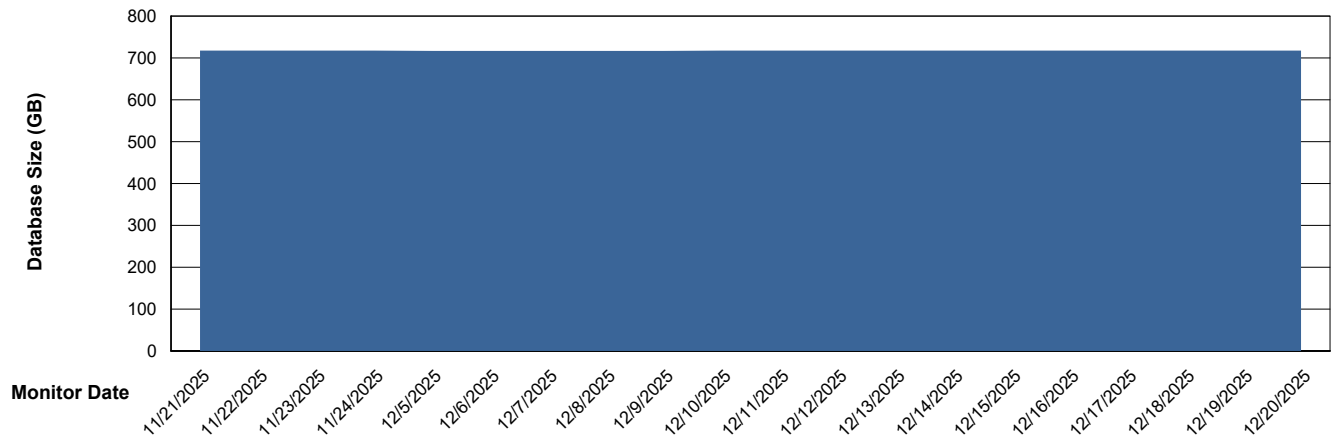

DATABASE SIZE LTS_PRD_CLSABSBI01NEW_ABS1

Database growth over last month