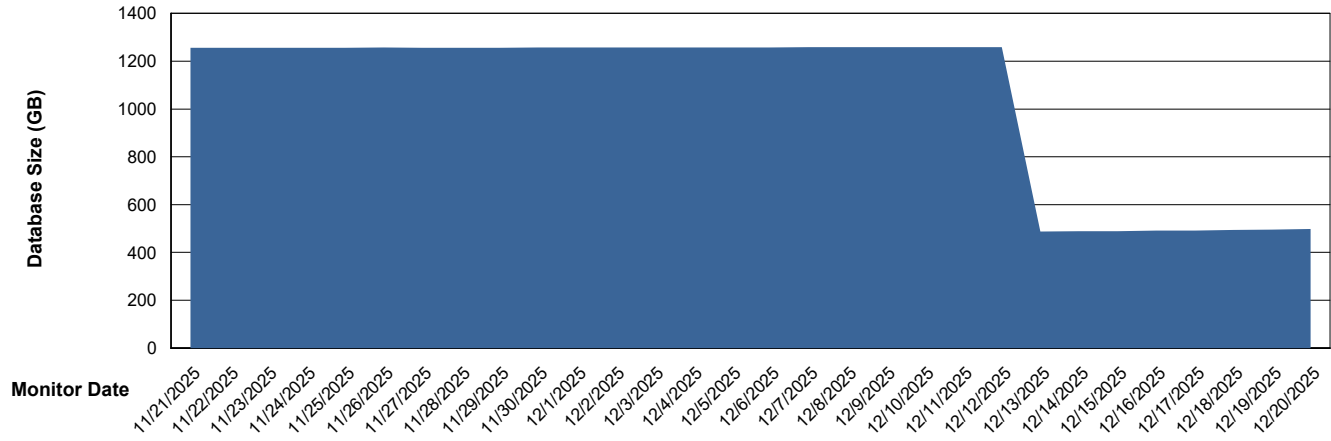

Database growth over last month

Weekly SLA Customer Report

Customer LTS(CleanLease)_Production
Database ID 126

DATABASE SIZE LTS_PRD_CLSABSDB01_ABS1

Database growth over last month

Weekly SLA Customer Report