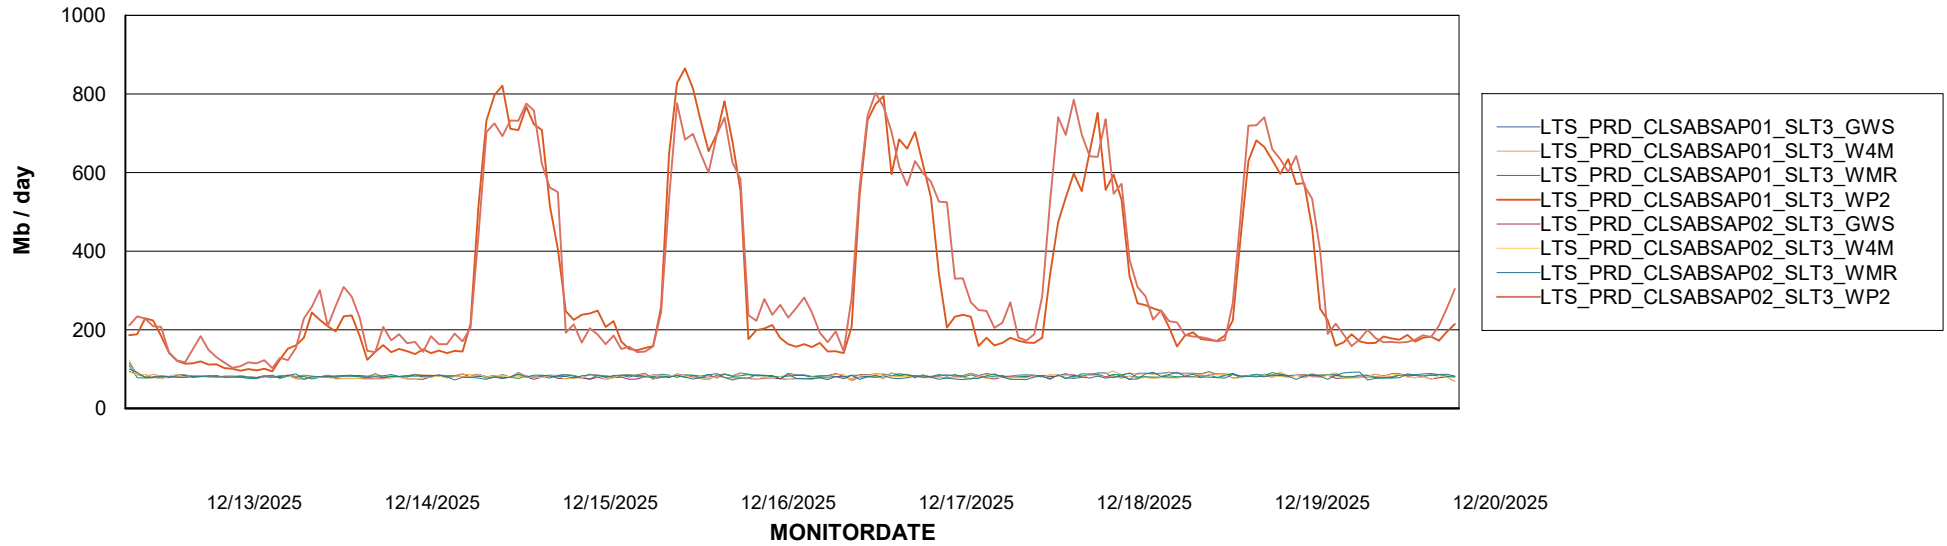

Avg memory used per ReportServer Service

Weekly SLA Customer Report

Customer LTS(CleanLease)_Production
Database ID 126

ABSSolute Web Component Services

Avg memory used per ABS Web component

Weekly SLA Customer Report