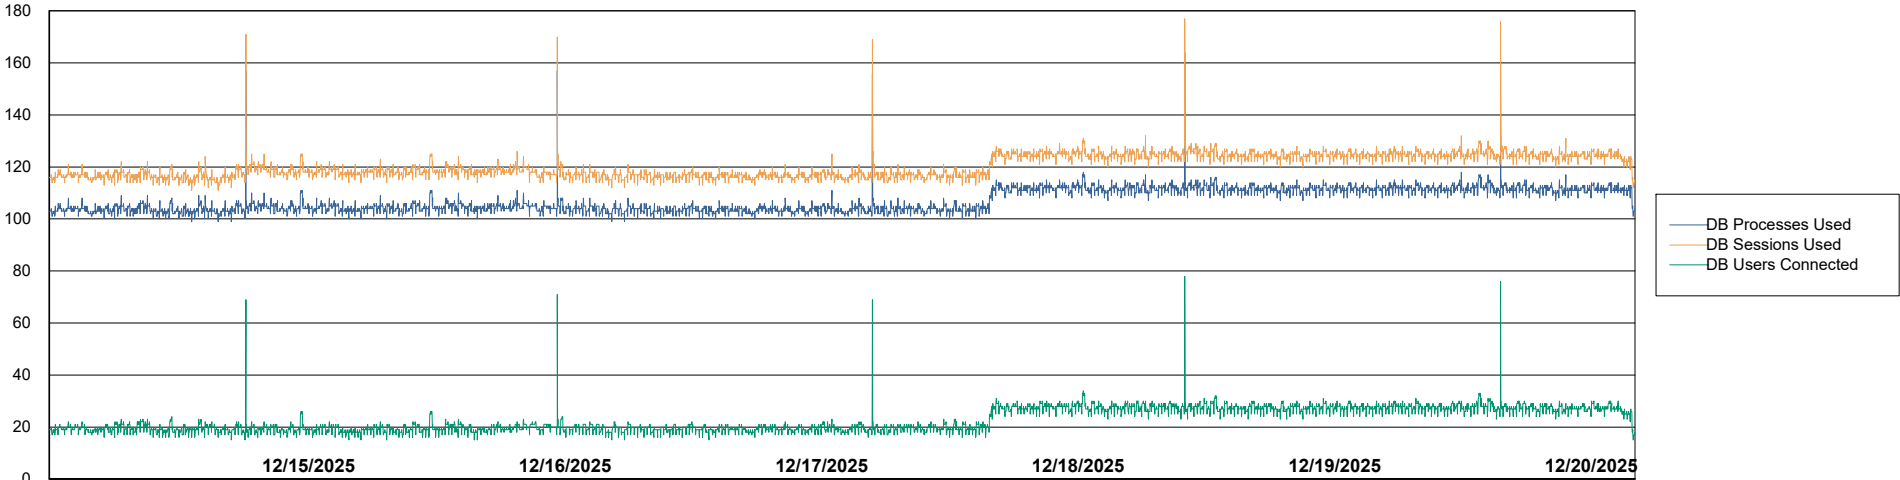

Weekly SLA Customer Report

Customer LTS(CleanLease)_Production
Database ID 126

Database Performance LTS_PRD_CLSABSBI01_ABS1

Weekly SLA Customer Report

Customer LTS(CleanLease)_Production
Database ID 126

Database Performance LTS_PRD_CLSABSBI01NEW_ABS1