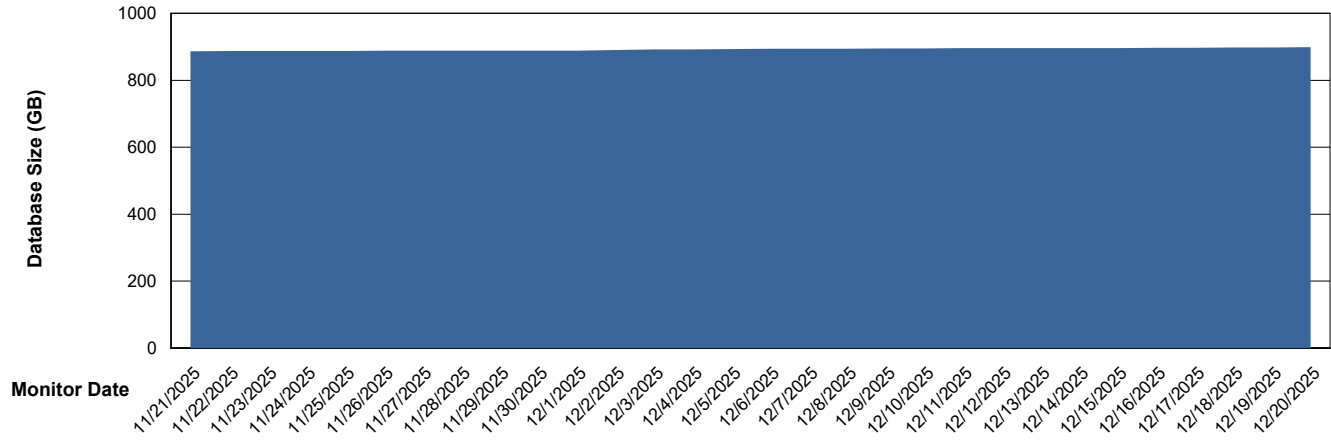

DB Processes Max 1,000
DB Sessions Max 0

Weekly SLA Customer Report

Customer LTS(CleanLease)_Production
Database ID 126

DATABASE SIZE LTS_PRD_CLSABSBI01_ABS1

Database growth over last month

DATABASE SIZE LTS_PRD_CLSABSBI01NEW_ABS1