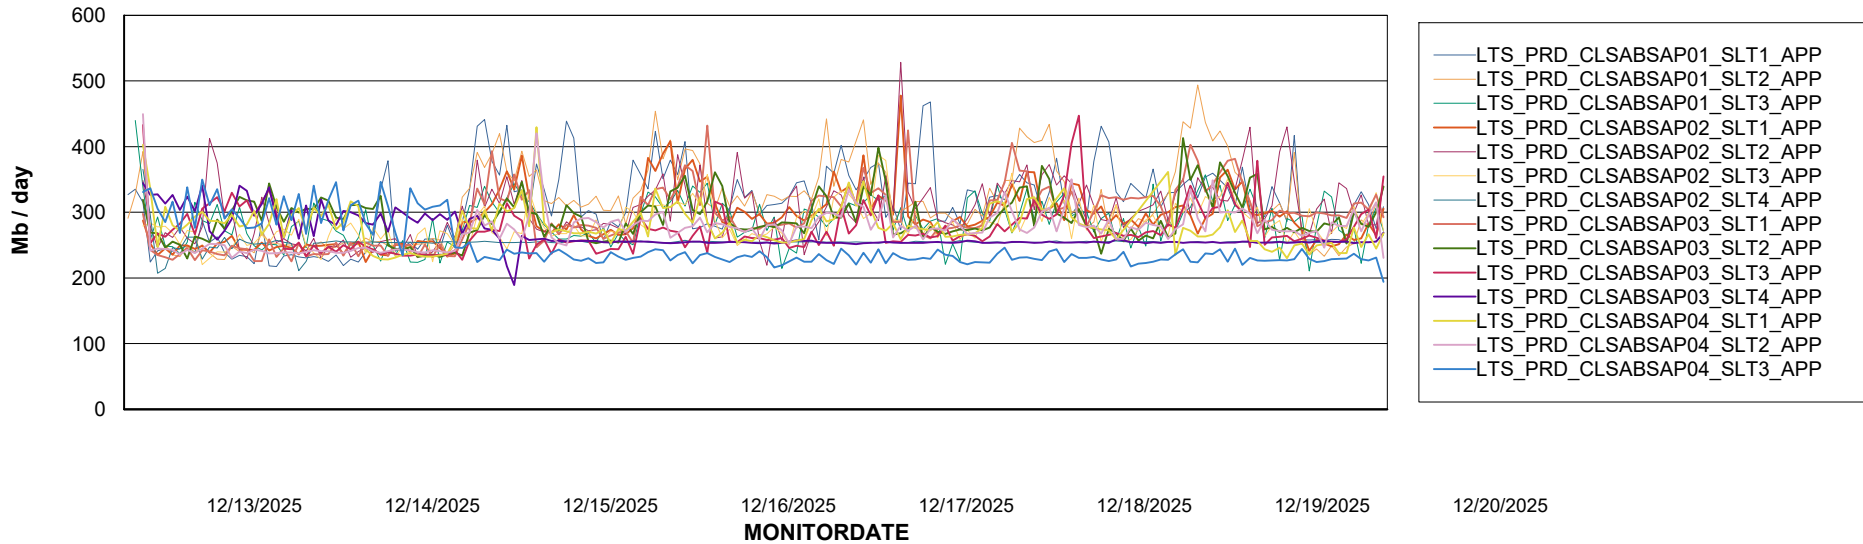

ABSSolute Application Server Services

Avg memory used per ABS Server Service