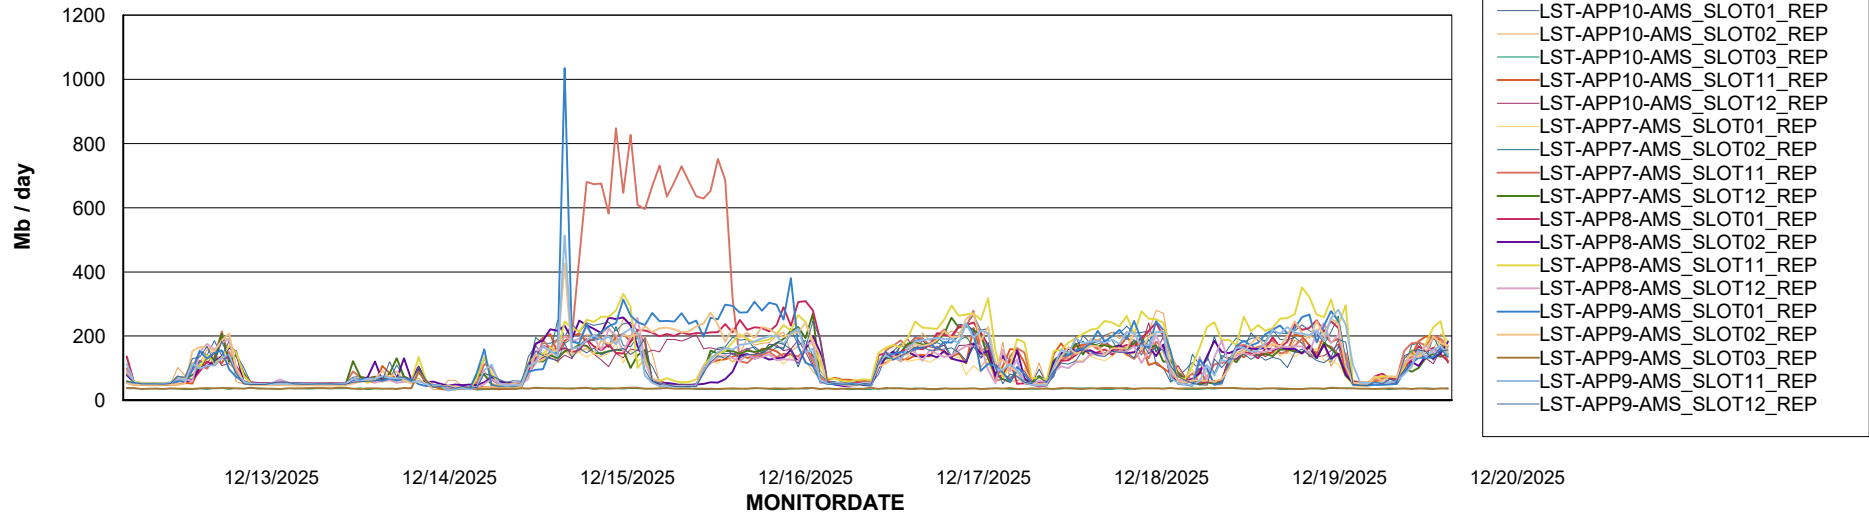

ABSSolute Application ReportServer Services

Avg memory used per ReportServer Service