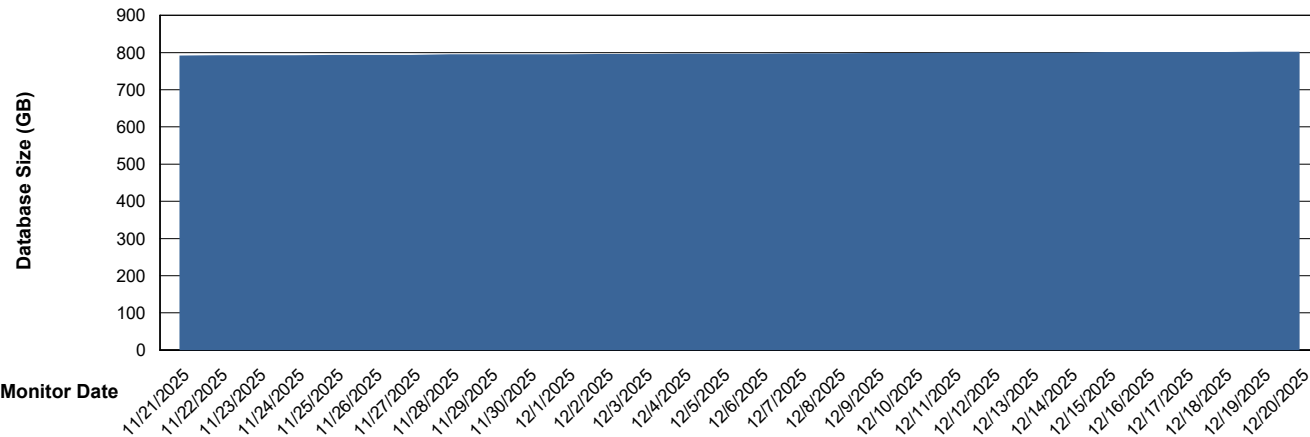

Database growth over last month

Database Tablespace LST-DBS7-AMS_DB_ABS1

Date	Tablespace Name	Filesize (Gb)	Usedsize (Gb)	Percentage free
12/20/2025	ABSDATA	793	662	17
	INDX	151	124	18
12/19/2025	ABSDATA	793	661	17
	INDX	151	124	18
12/18/2025	ABSDATA	793	661	17
	INDX	151	124	18
12/17/2025	ABSDATA	793	661	17
	INDX	151	124	18
12/16/2025	ABSDATA	793	661	17
	INDX	151	123	18
12/15/2025	ABSDATA	793	661	17
	INDX	151	123	18
12/14/2025	ABSDATA	786	660	16
	INDX	151	123	18