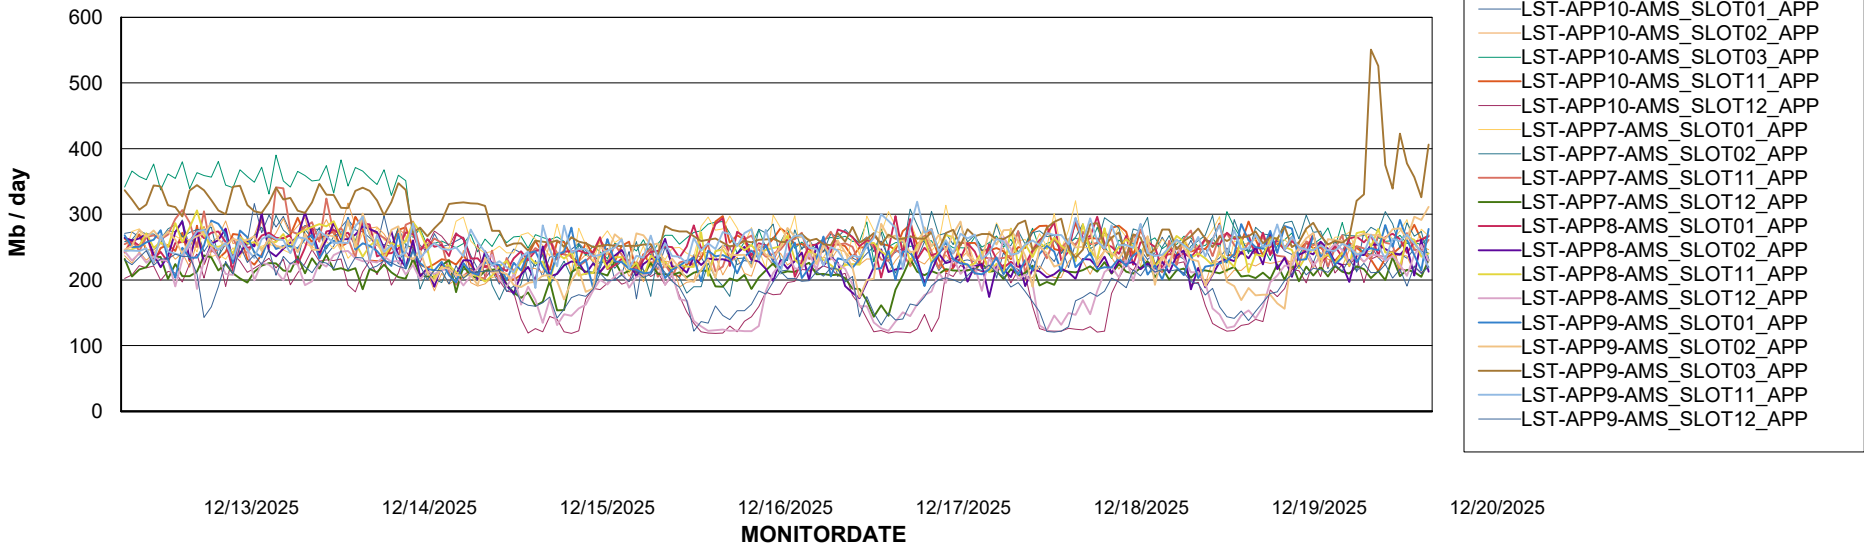

ABSSolute Application Server Services

Avg memory used per ABS Server Service