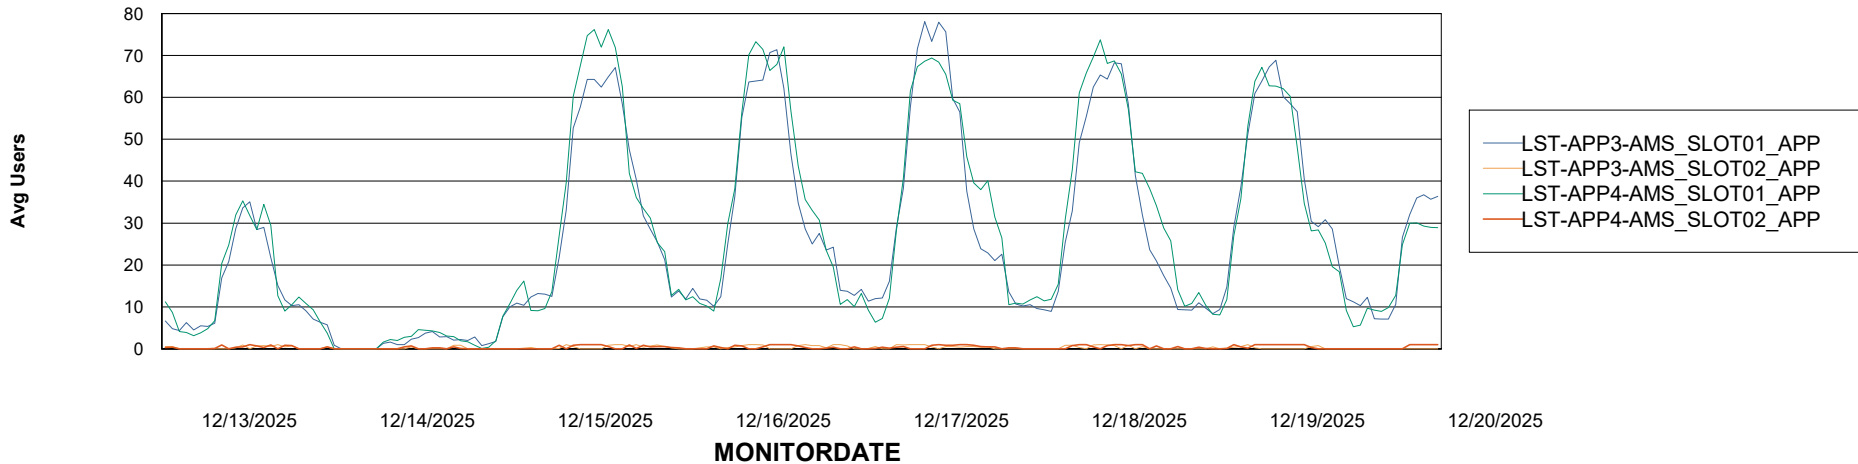

Avg users per day per ABS server