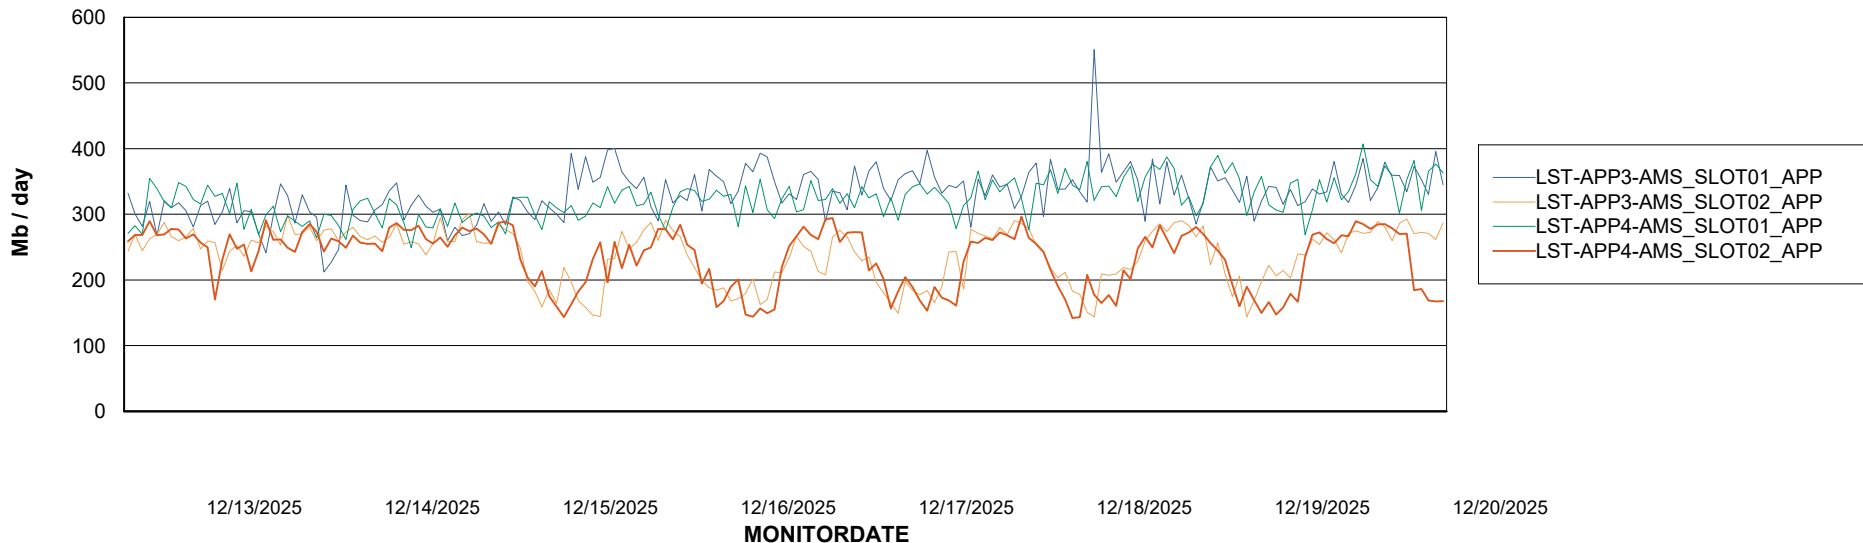

ABSSolute Application Server Services

Avg memory used per ABS Server Service