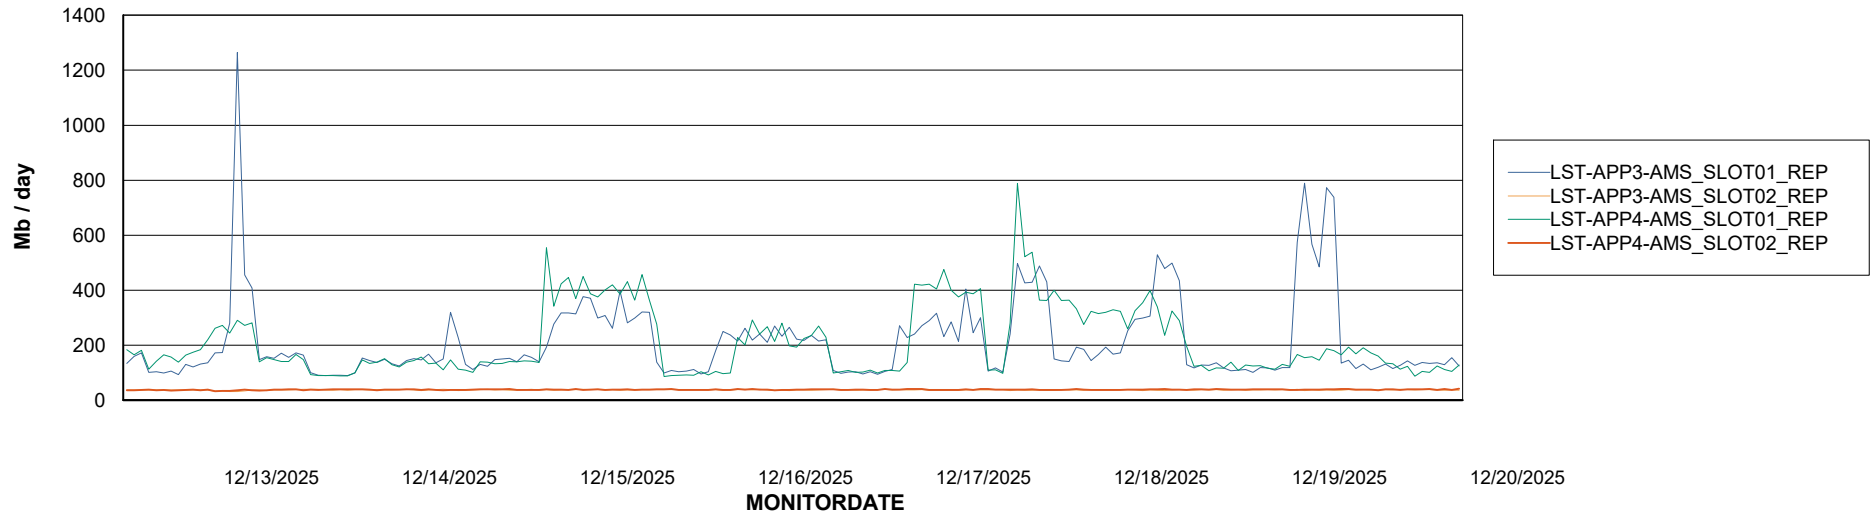

ABSSolute Application ReportServer Services

Avg memory used per ReportServer Service