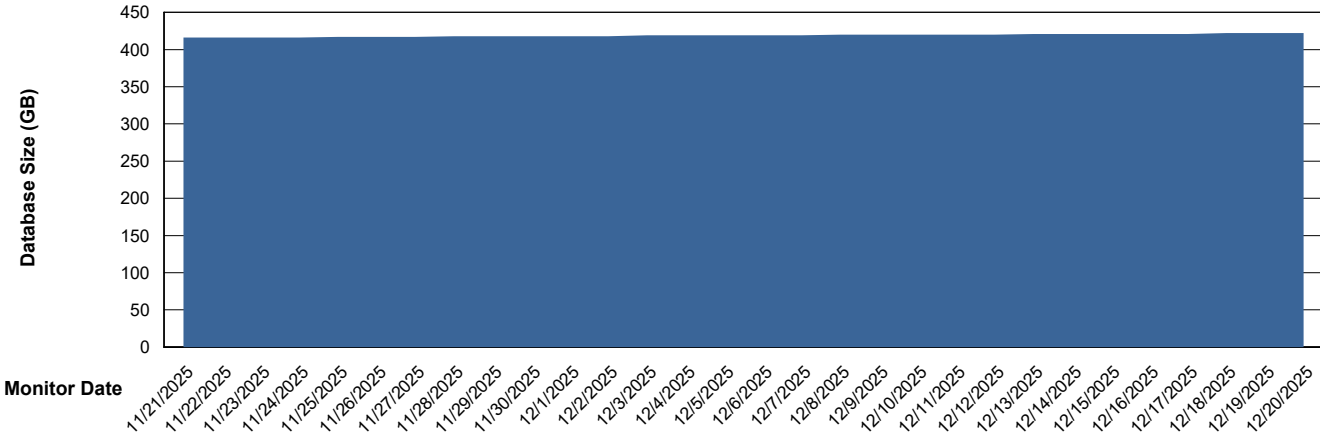

Database growth over last month

Database Tablespace LST-DBS3-AMS_DB_ABSME

Date	Tablespace Name	Filesize (Gb)	Usedsize (Gb)	Percentage free
12/20/2025	ABSDATA	466	388	17
	INDX	60	28	54
12/19/2025	ABSDATA	466	388	17
	INDX	60	28	54
12/18/2025	ABSDATA	466	388	17
	INDX	60	28	54
12/17/2025	ABSDATA	466	387	17
	INDX	60	28	54
12/16/2025	ABSDATA	466	387	17
	INDX	60	28	54
12/15/2025	ABSDATA	466	387	17
	INDX	60	27	54
12/14/2025	ABSDATA	466	387	17
	INDX	60	27	54