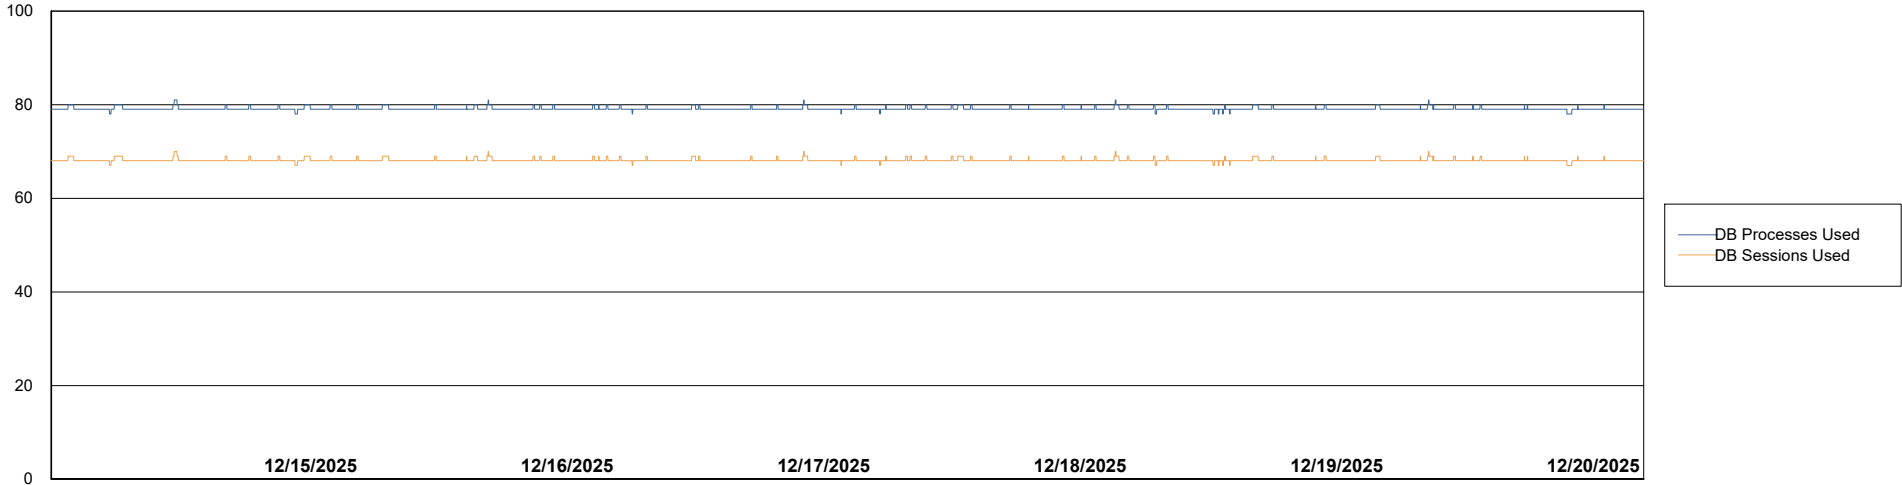

Database Performance LST-DBS4-AMS_DB_HSBABSME

DB Processes Max 0
DB Processes Max 1,000