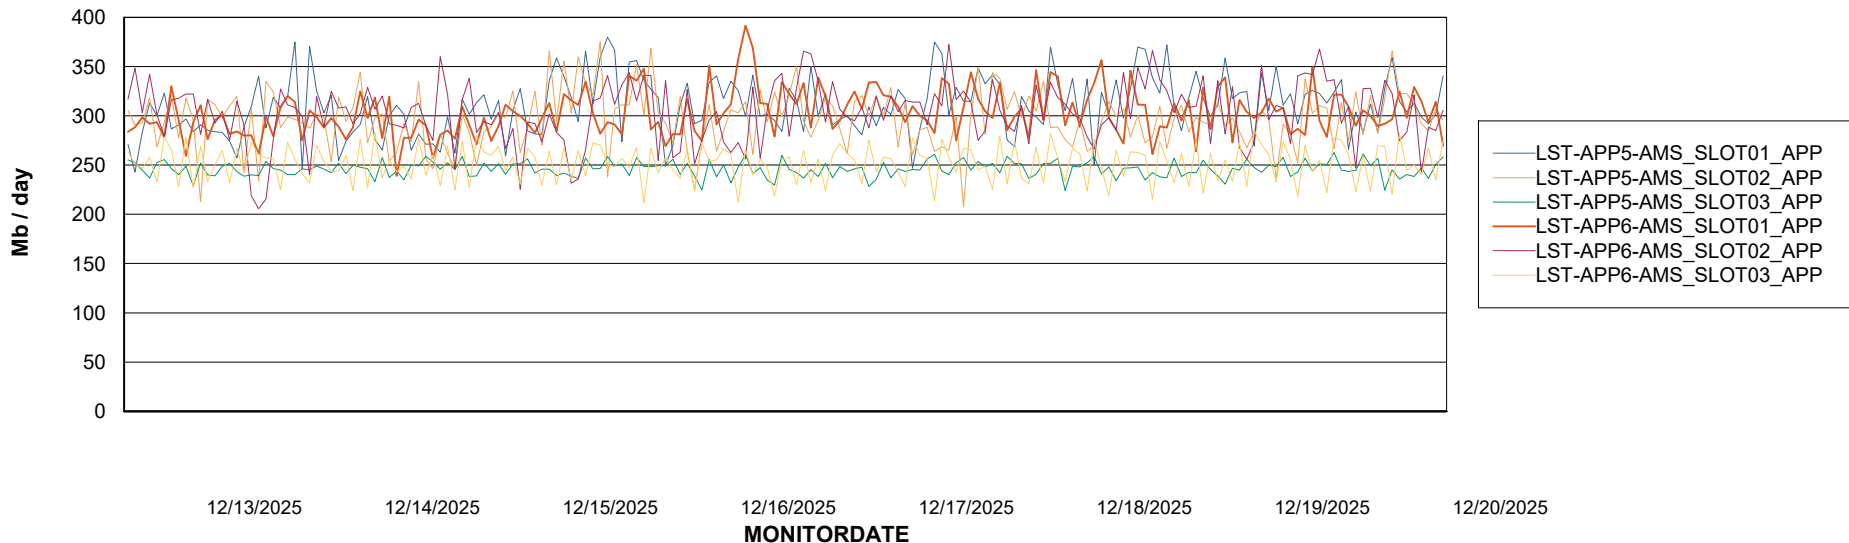

ABSSolute Application Server Services

Avg memory used per ABS Server Service