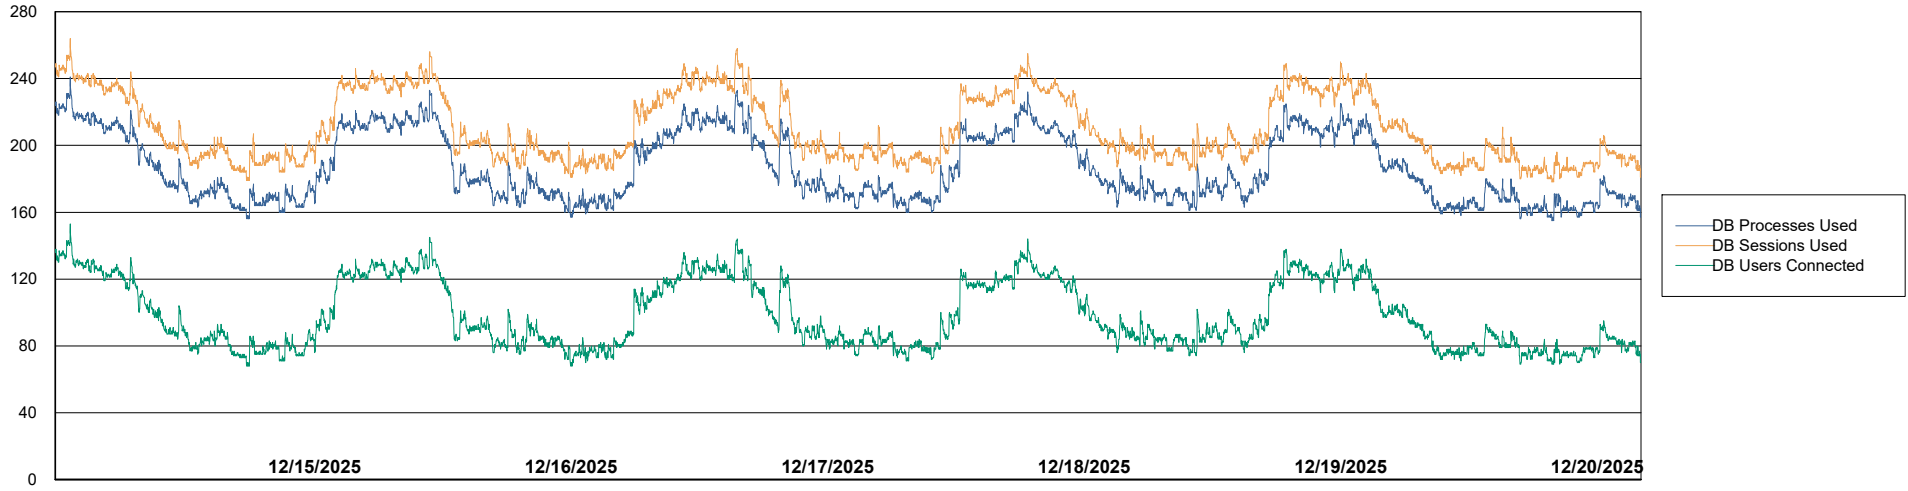

Database Performance LST-DBS5-AMS_DB_ABSEE