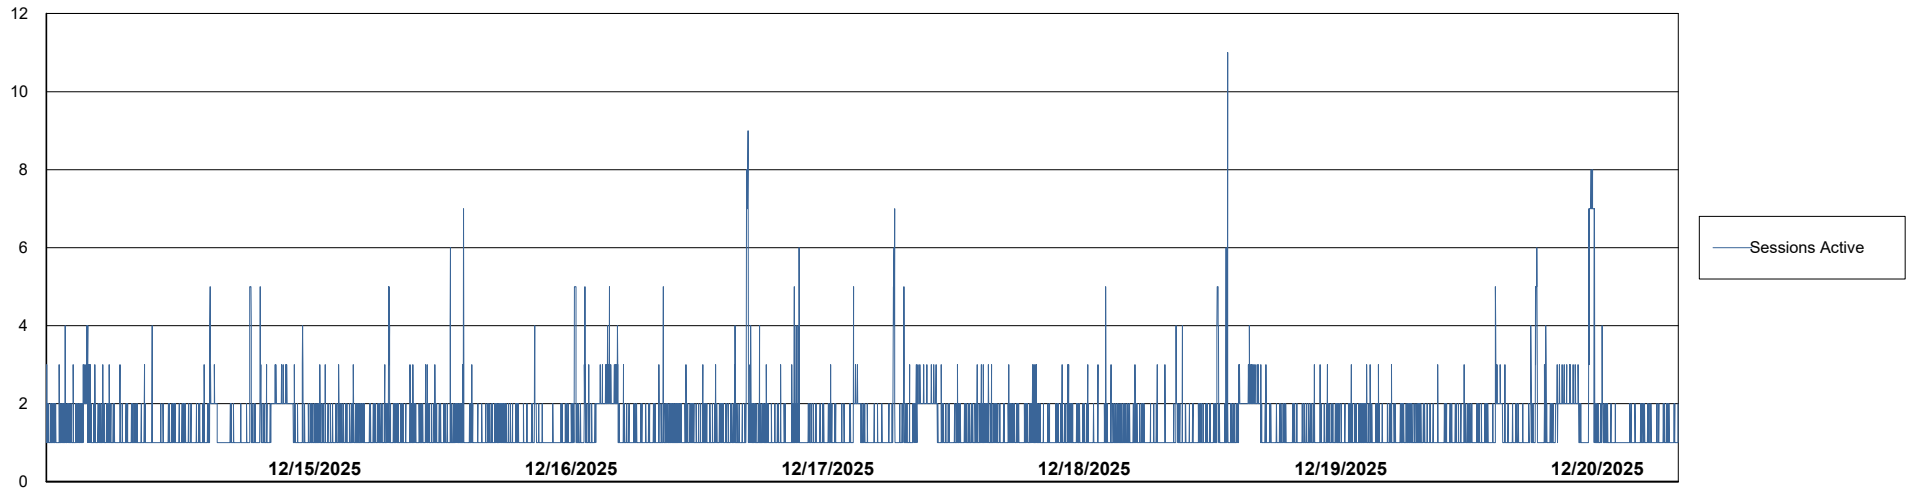

Database Performance LST-DBS5-AMS_DB_ABSEE