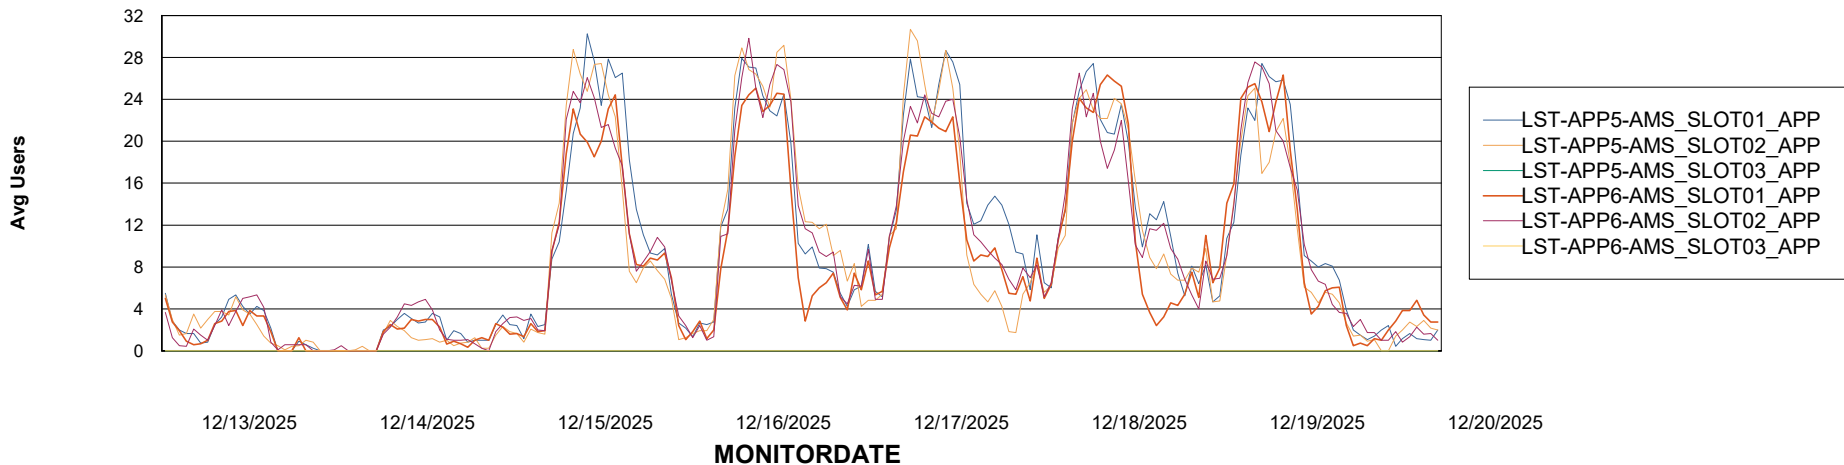

Avg users per day per ABS server