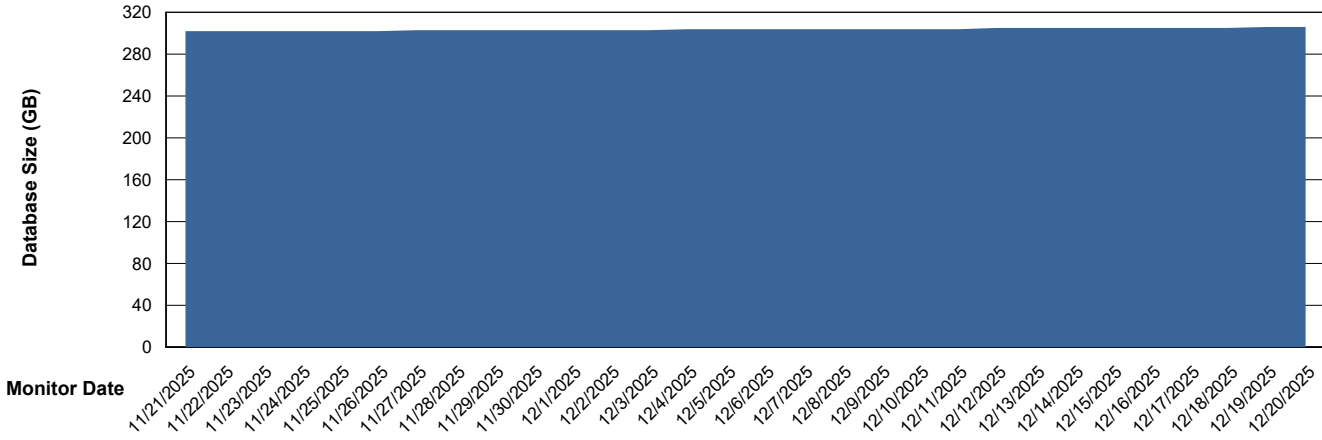

DATABASE SIZE LST-DBS5-AMS_DB_ABSEE

Database growth over last month