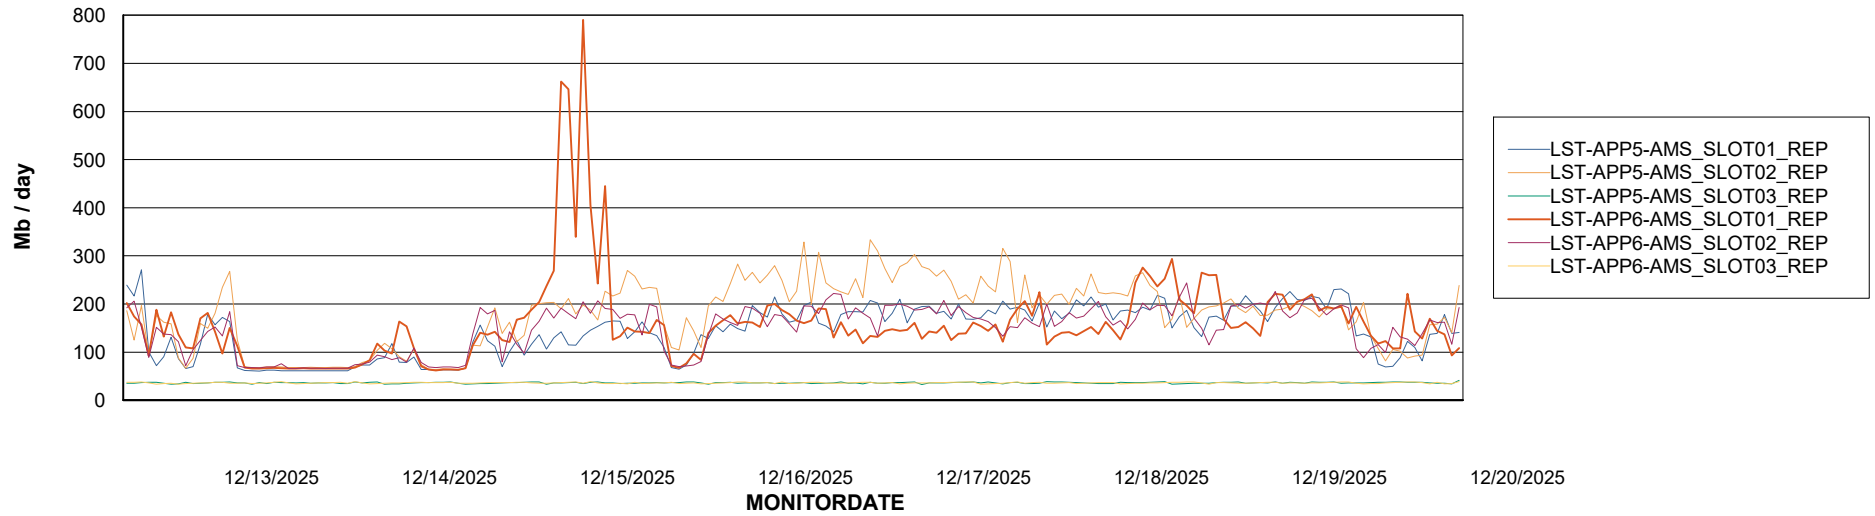

ABSSolute Application ReportServer Services

Avg memory used per ReportServer Service