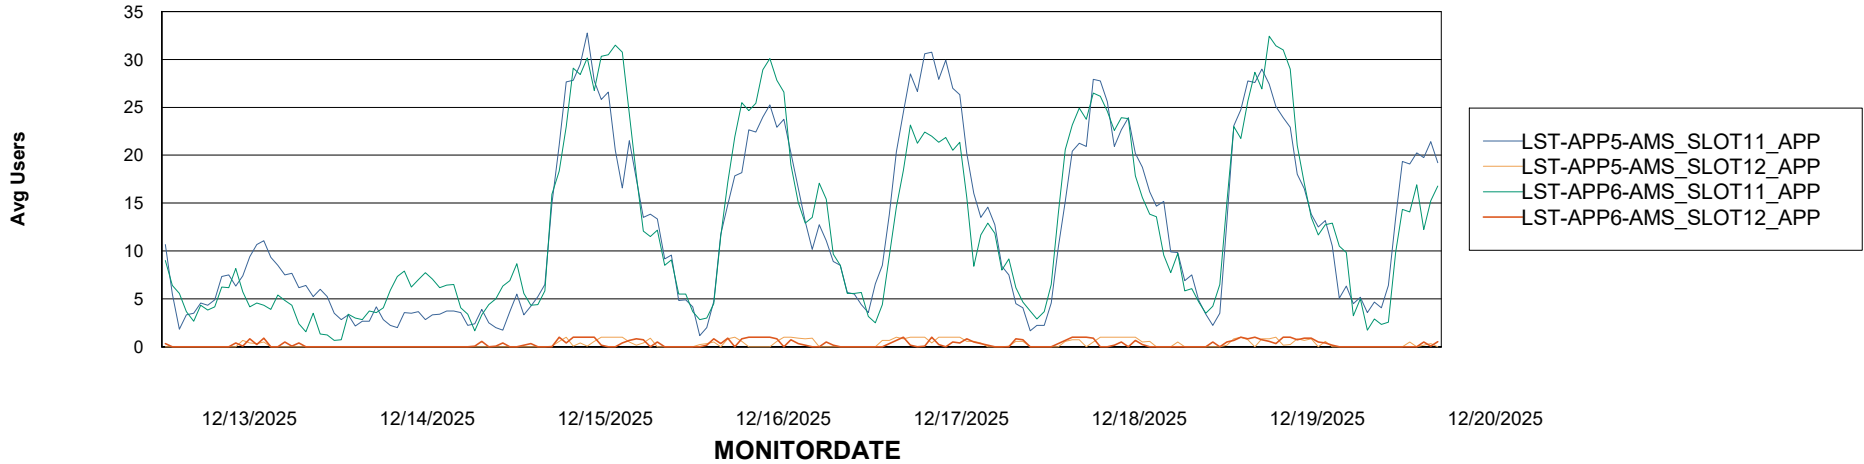

Avg users per day per ABS server