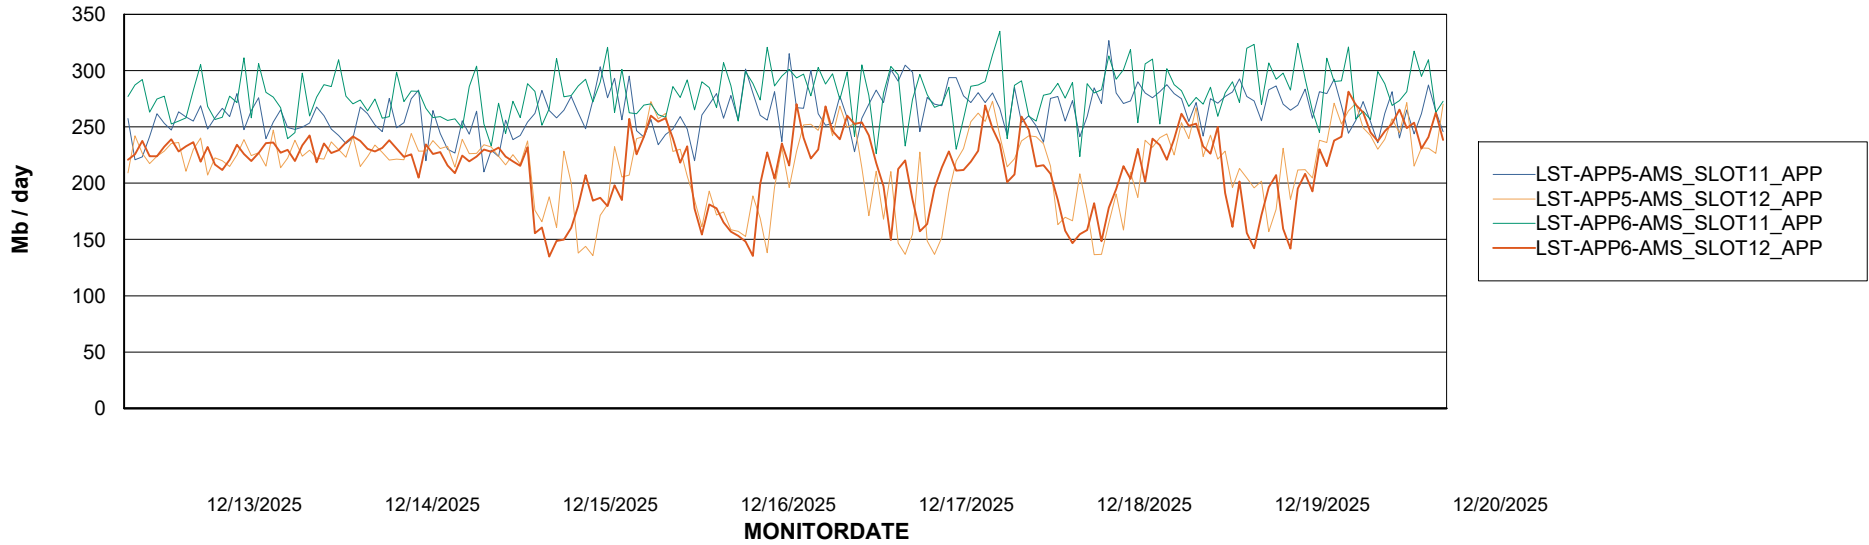

ABSSolute Application Server Services

Avg memory used per ABS Server Service