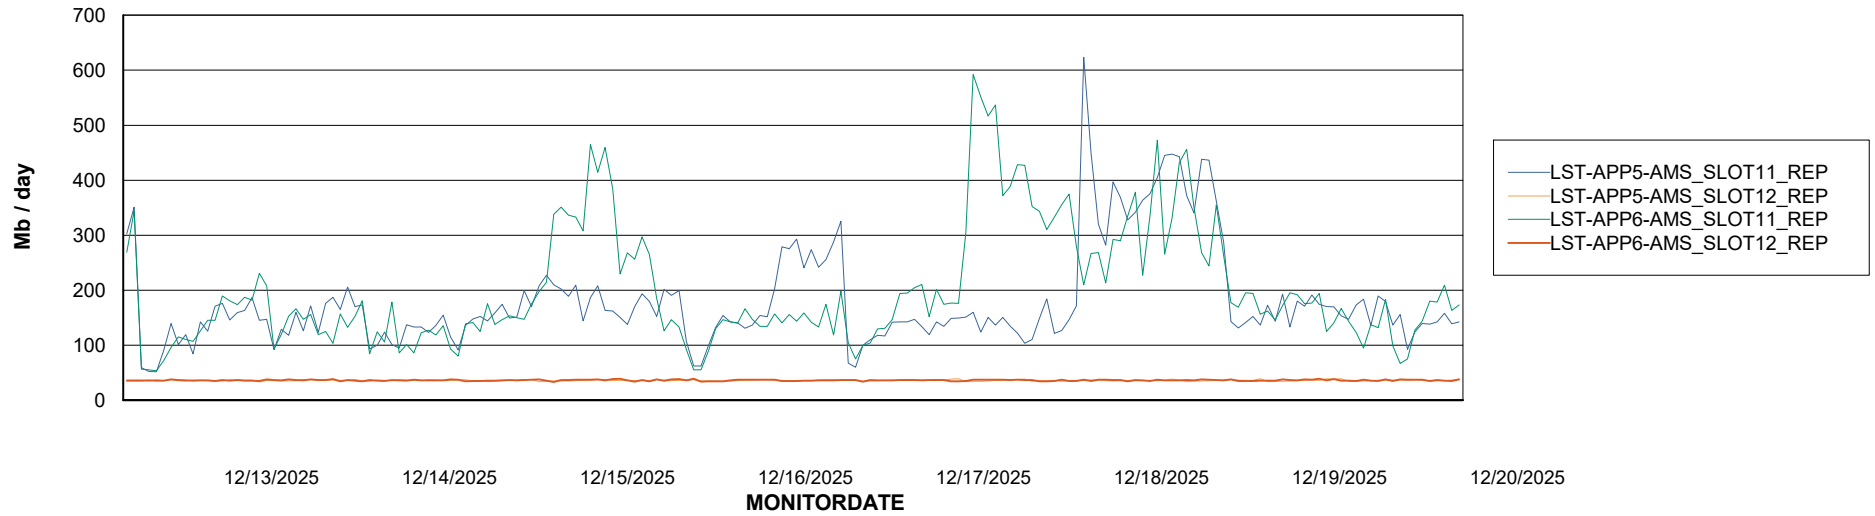

ABSSolute Application ReportServer Services

Avg memory used per ReportServer Service