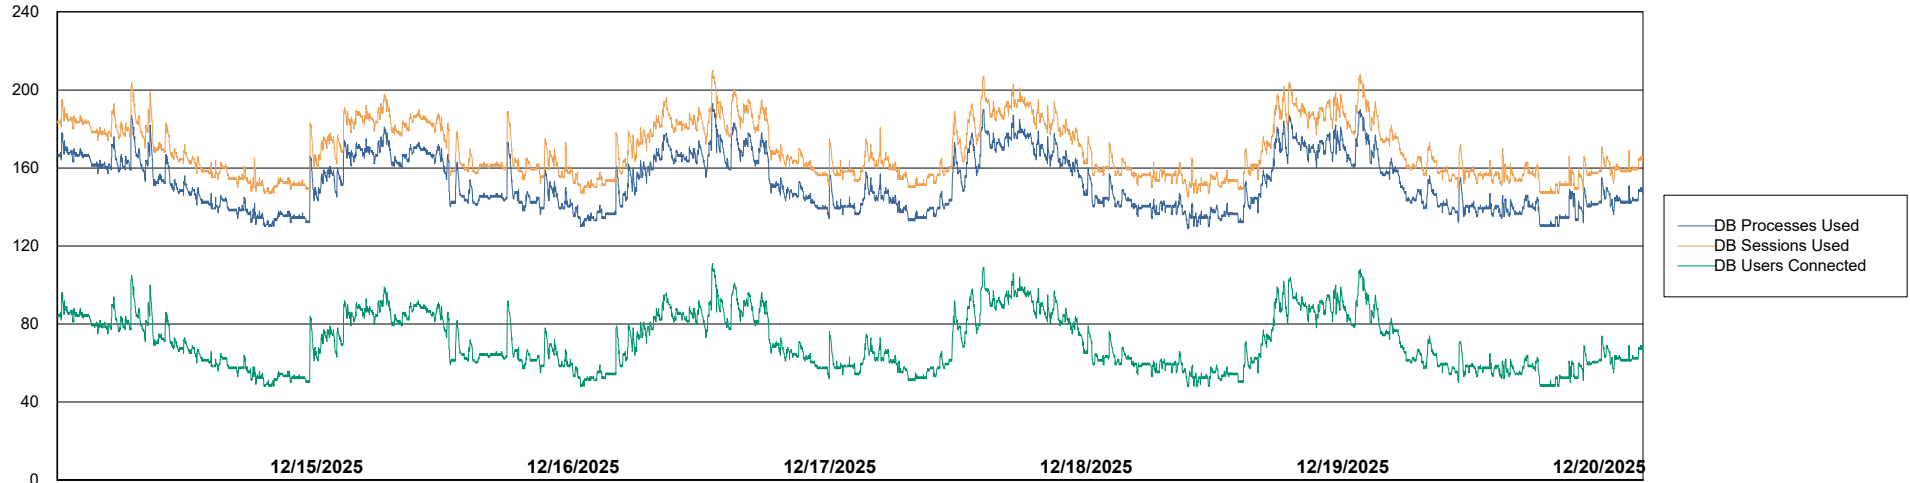

Database Performance LST-DBS6-AMS_DB_ABSEE2