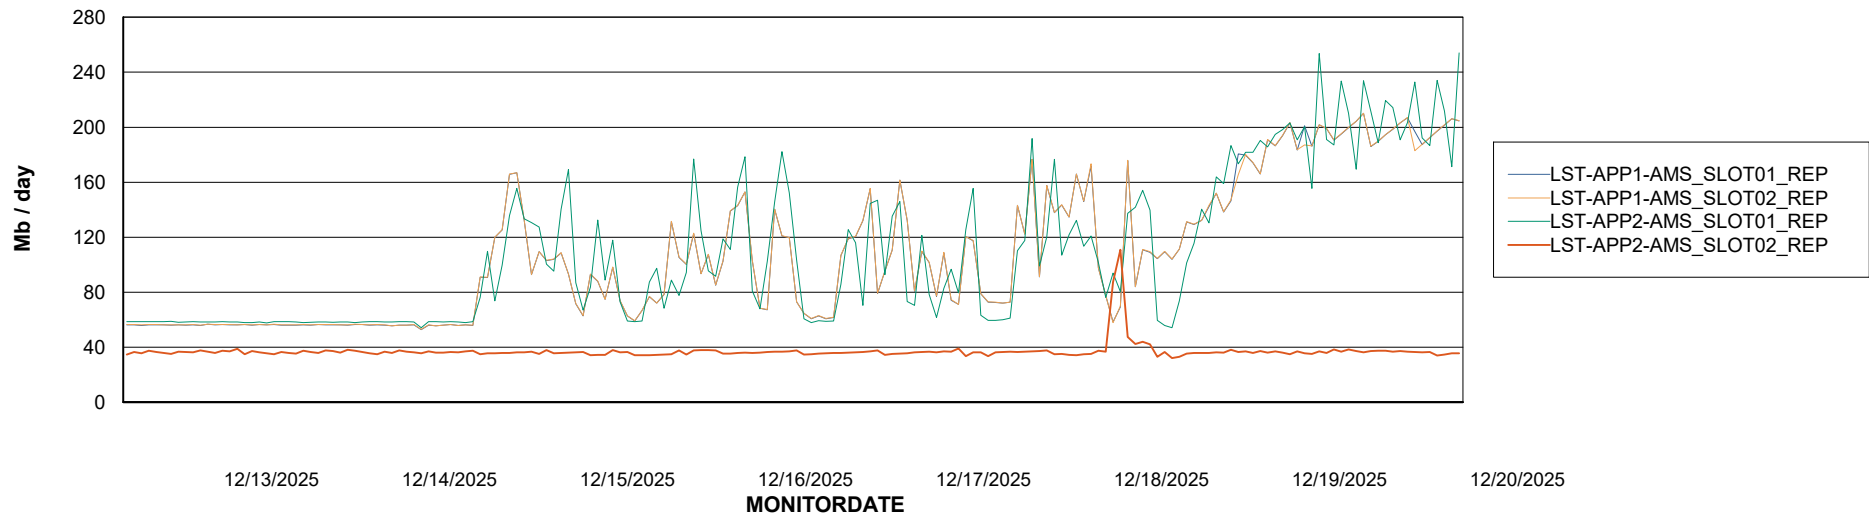

ABSSolute Application ReportServer Services

Avg memory used per ReportServer Service