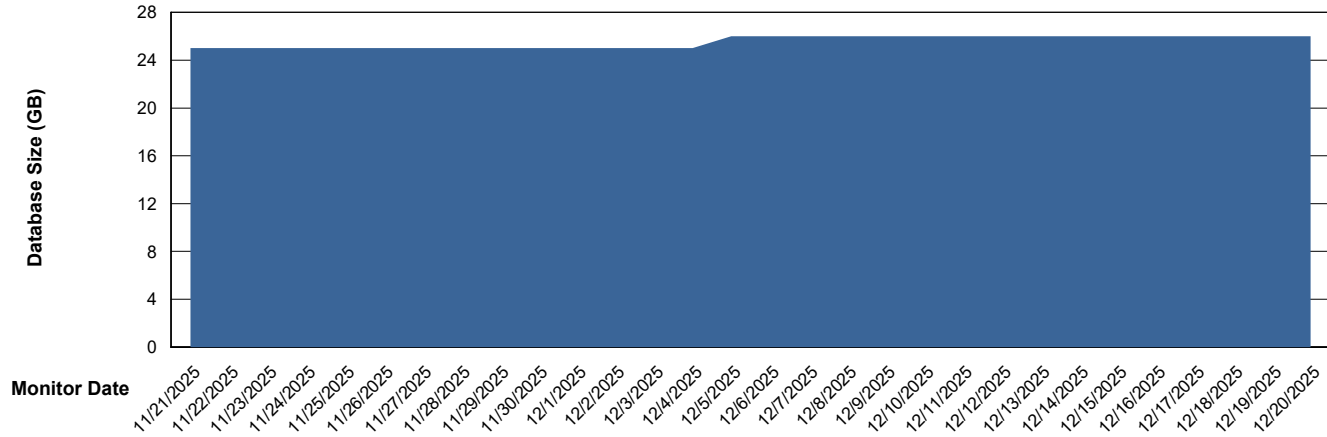

DATABASE SIZE LST-DBS1-AMS_DB_ABSCH

Database growth over last month