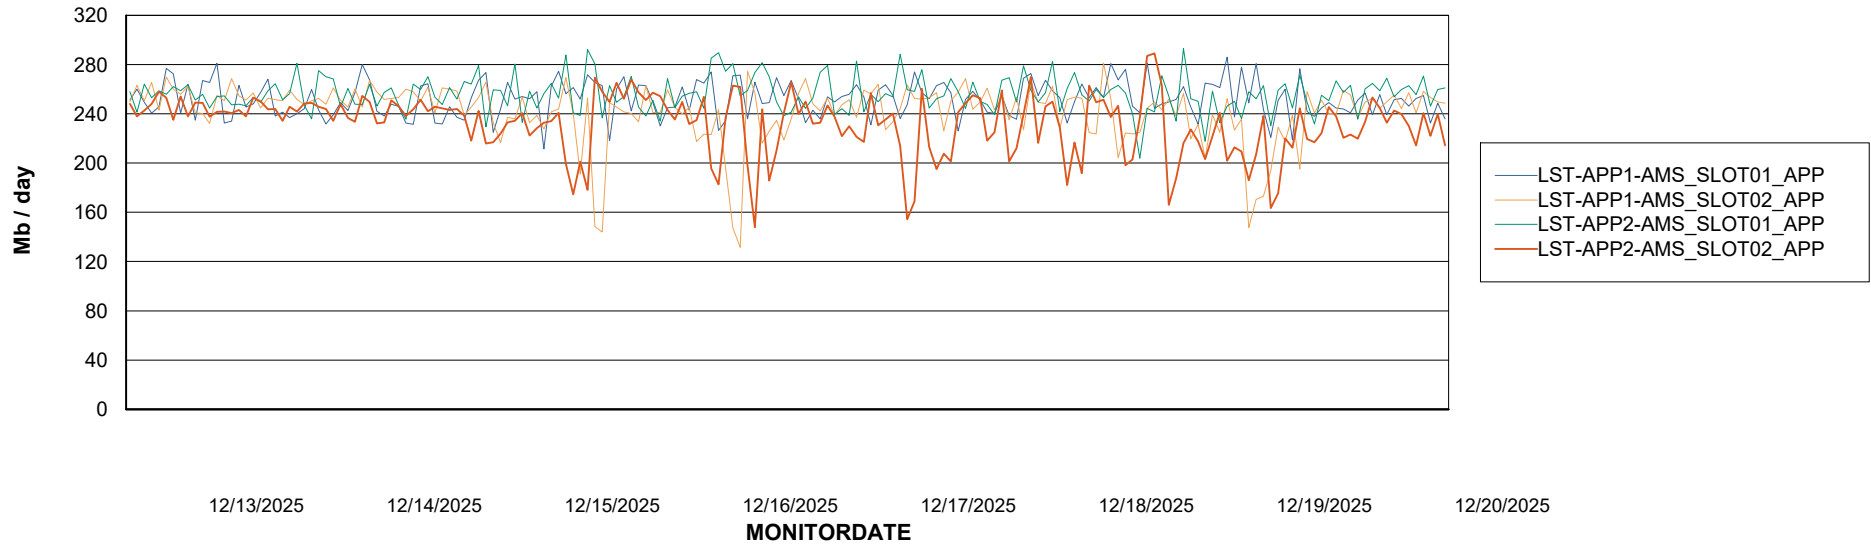

ABSSolute Application Server Services

Avg memory used per ABS Server Service