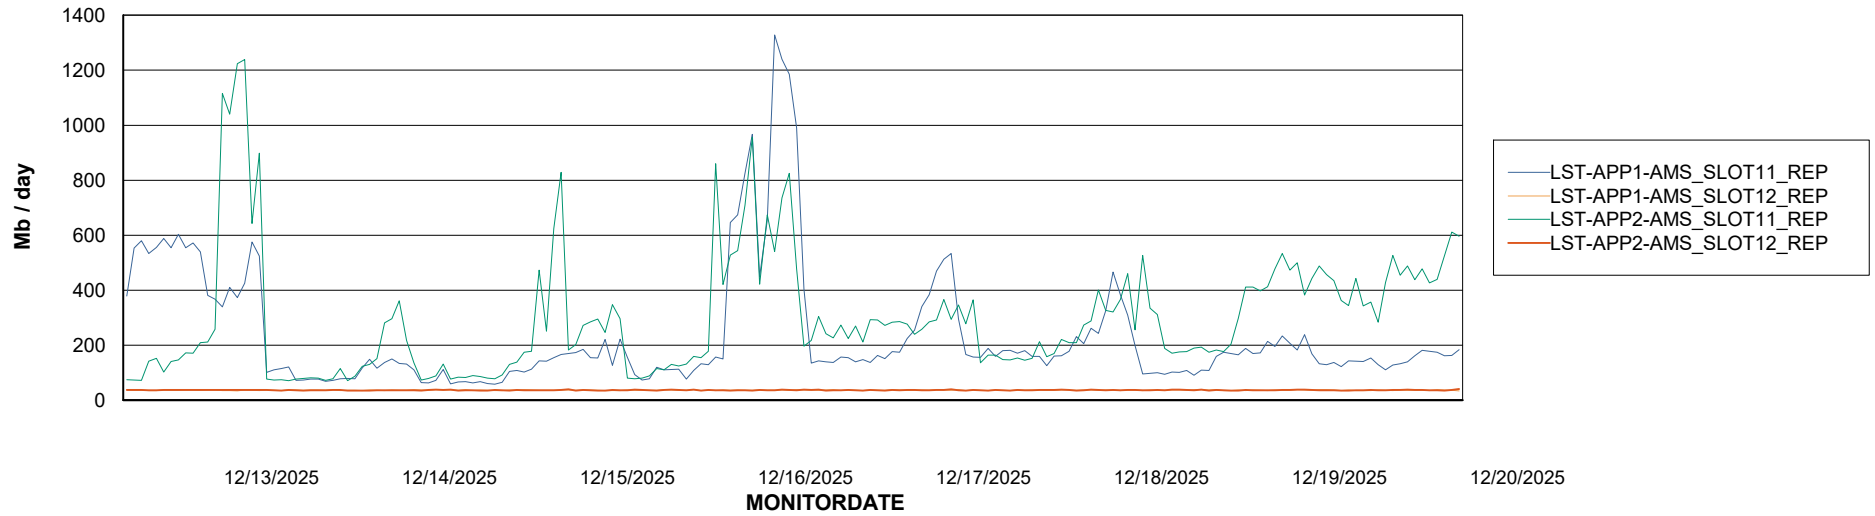

ABSSolute Application ReportServer Services

Avg memory used per ReportServer Service