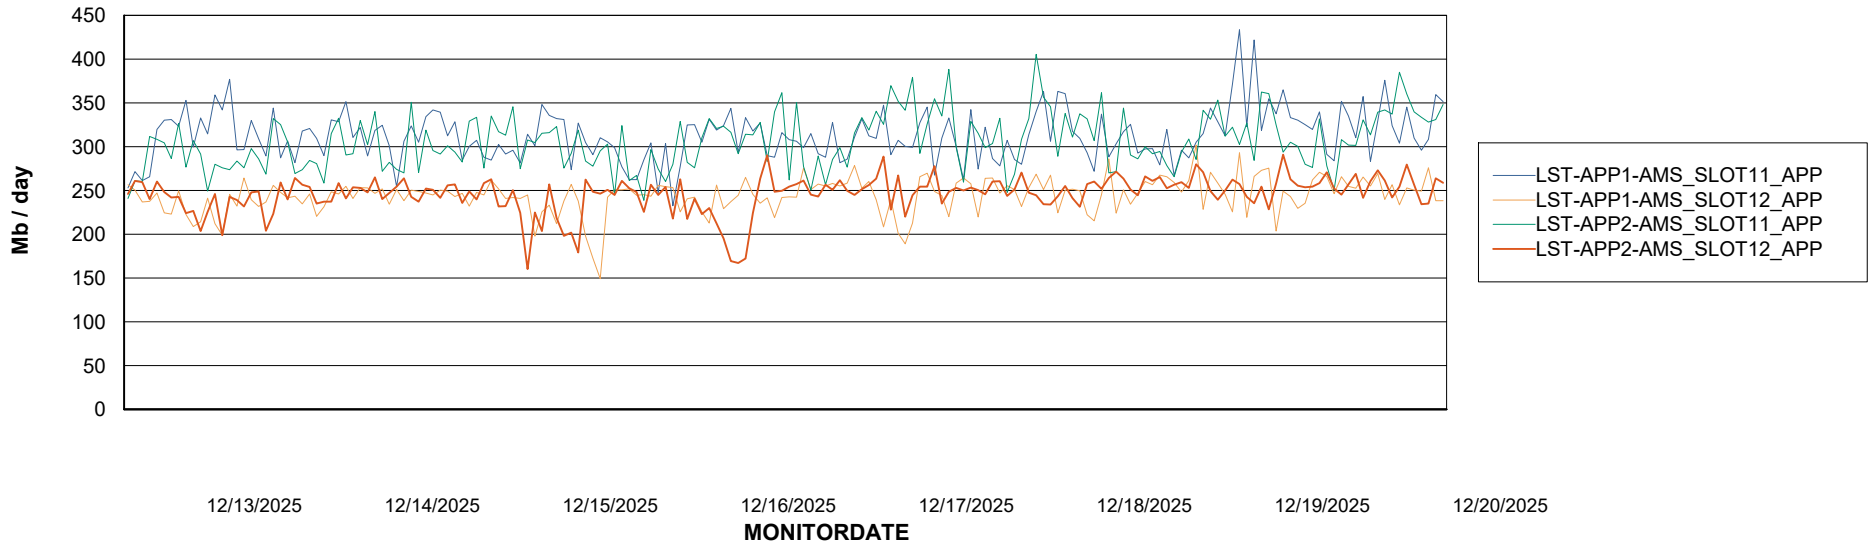

ABSSolute Application Server Services

Avg memory used per ABS Server Service