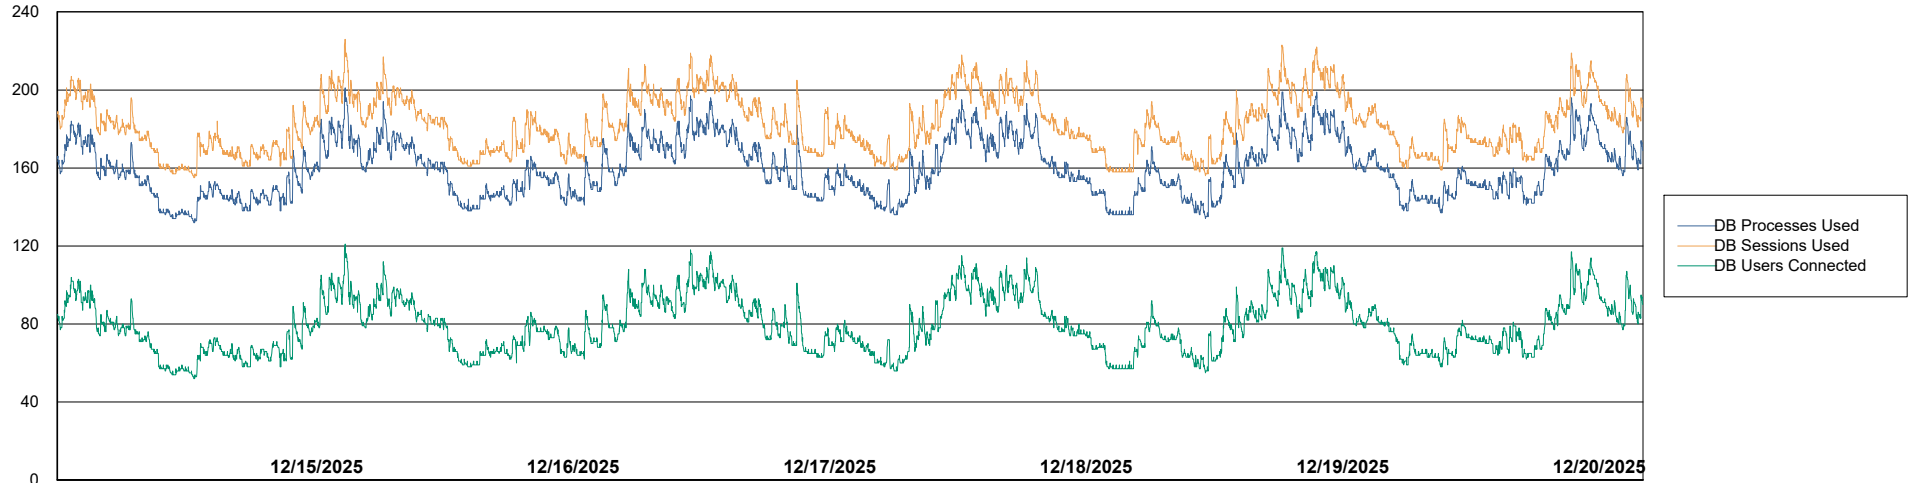

Database Performance LST-DBS2-AMS_DB_ABSCH2