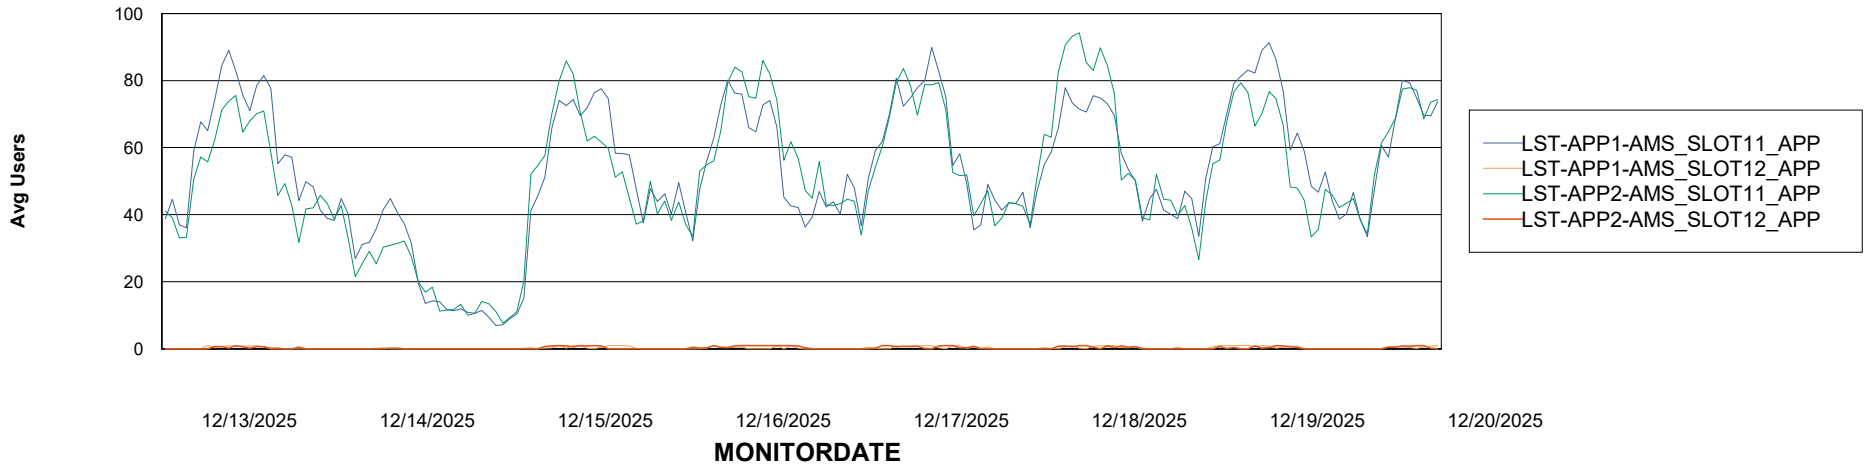

Weekly SLA Customer Report

Customer LST OCI AMS Production ABSCH2
Database ID 216

ABSSolute Application Server Services

Avg memory used per ABS Server Service

Avg users per day per ABS server

Weekly SLA Customer Report