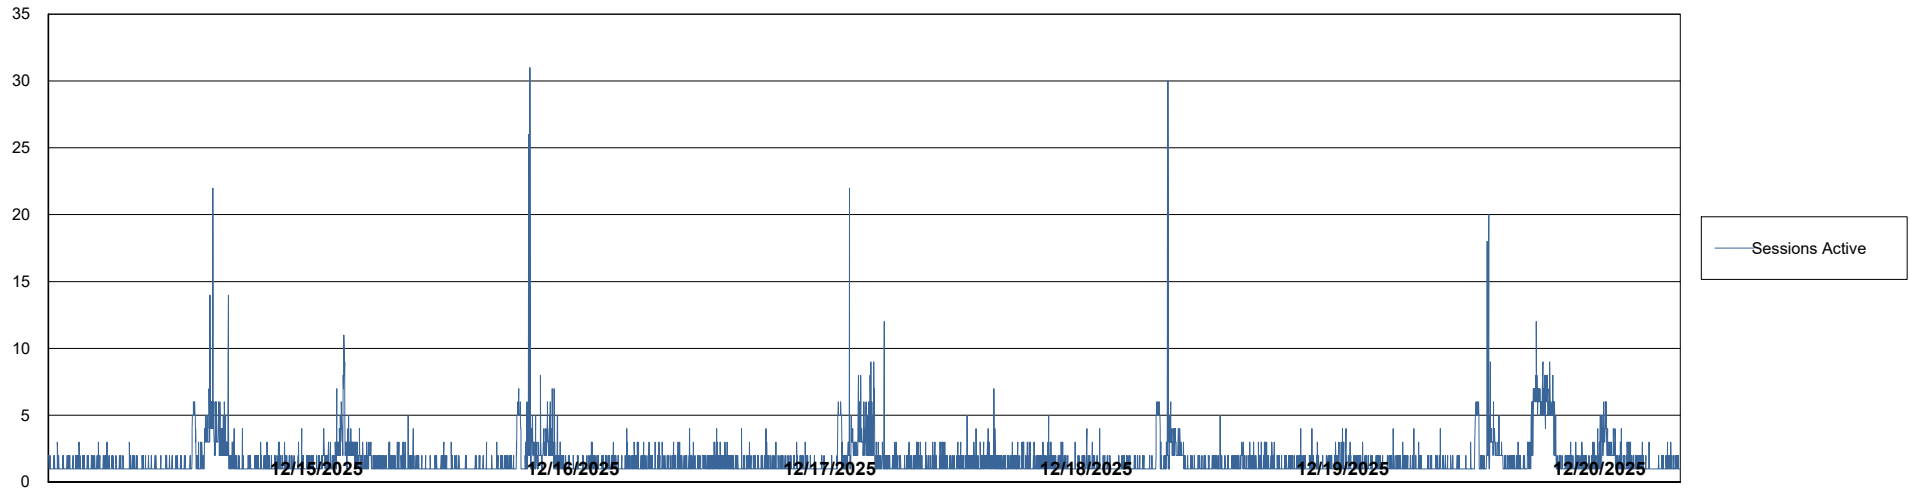

Database Performance LST-DBS2-AMS_DB_ABSCH2