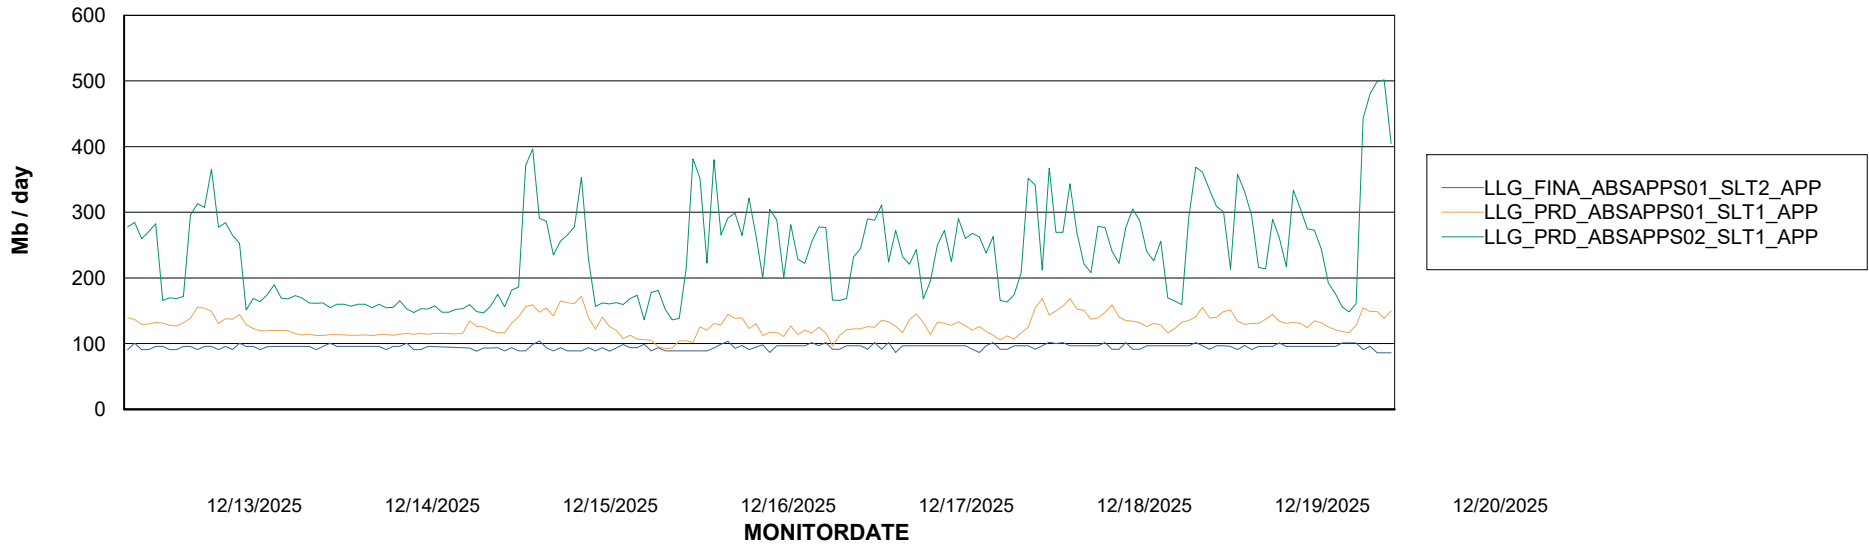

ABSSolute Application Server Services

Avg memory used per ABS Server Service