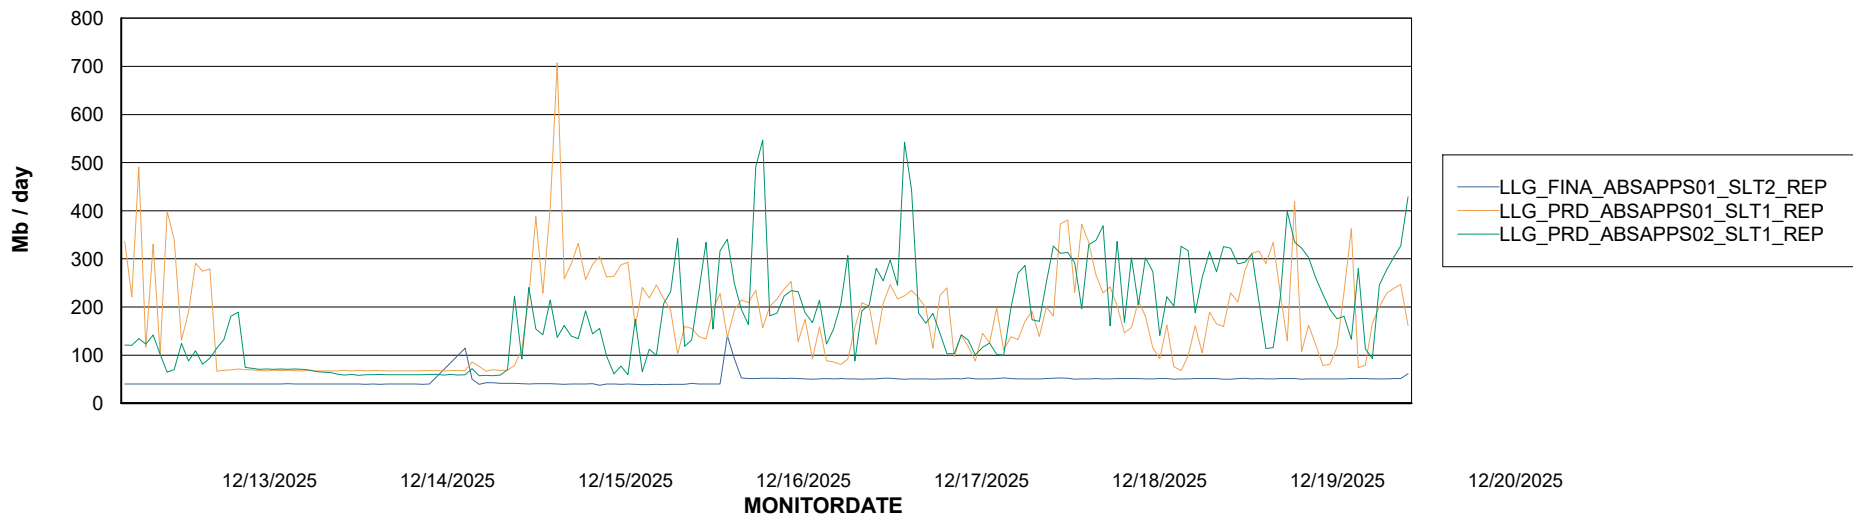

Avg memory used per ABS Server Service

Avg users per day per ABS server

Weekly SLA Customer Report

Customer LLG_Production
Database ID 148

ABSSolute Application ReportServer Services

Avg memory used per ReportServer Service