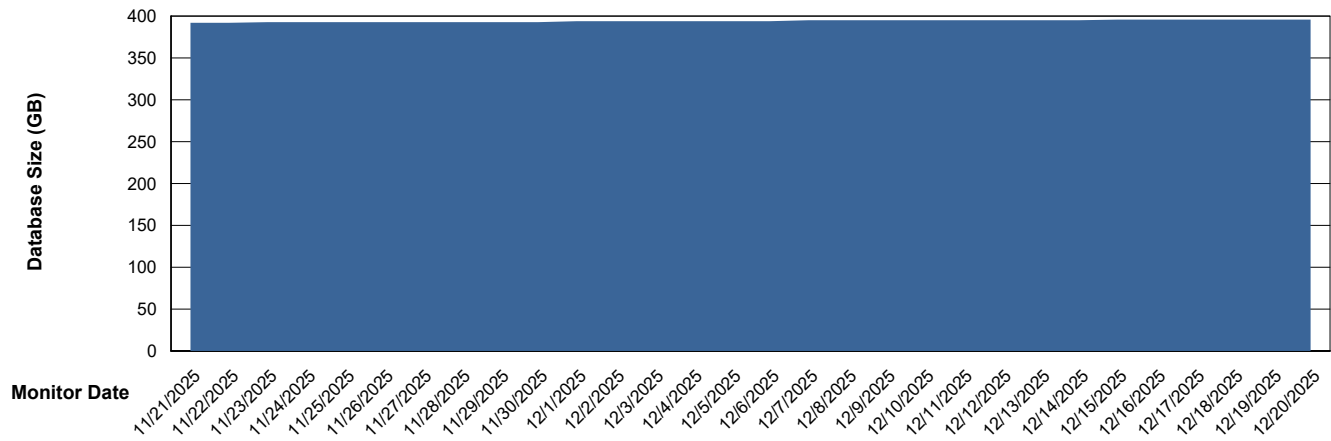

Weekly SLA Customer Report

Customer LLG_Production
Database ID 148

Database Performance LLG_ABSDB02_PROD_HSBABS1

DB Processes Max 4
DB Processes Max 300
DB Processes Max 0

Weekly SLA Customer Report

Customer LLG_Production
Database ID 148

DATABASE SIZE LLG_ABSBI01_BI_PROD_ABS1

Database growth over last month

DATABASE SIZE LLG_ABSDB01_PROD_ABS1

Database growth over last month

Weekly SLA Customer Report

Customer LLG_Production
 Database ID 148