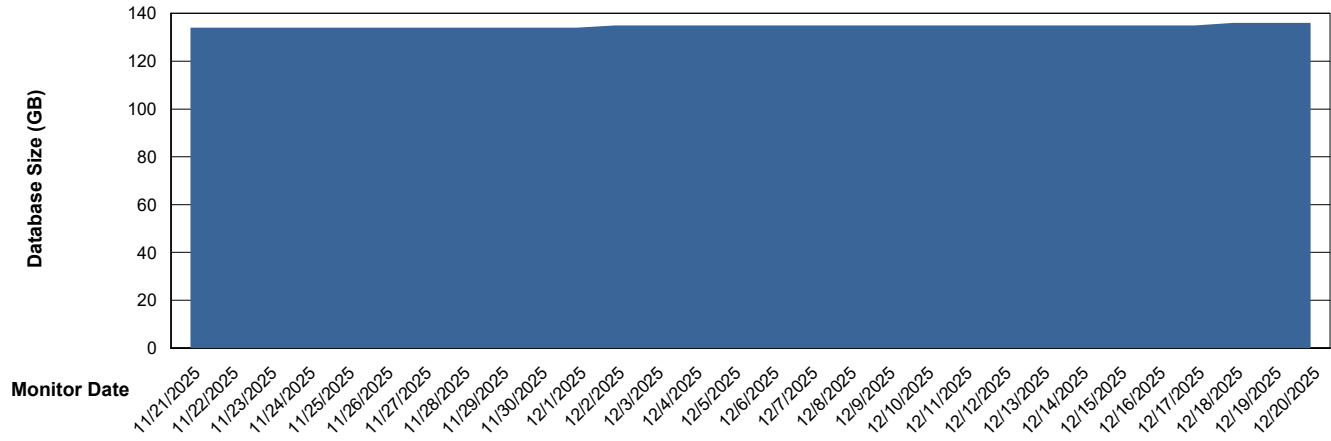

Weekly SLA Customer Report

Customer LLG_Production
Database ID 148

Database Performance LLG_ABSDB02_PROD_HSBABS1

DB Processes Max 4
DB Processes Max 300
DB Processes Max 0

Weekly SLA Customer Report

Customer LLG_Production
Database ID 148

DATABASE SIZE LLG_ABSBI01_BI_PROD_ABS1

Database growth over last month

DATABASE SIZE LLG_ABSDB01_PROD_ABS1

Database growth over last month

Weekly SLA Customer Report

Customer LLG_Production
 Database ID 148