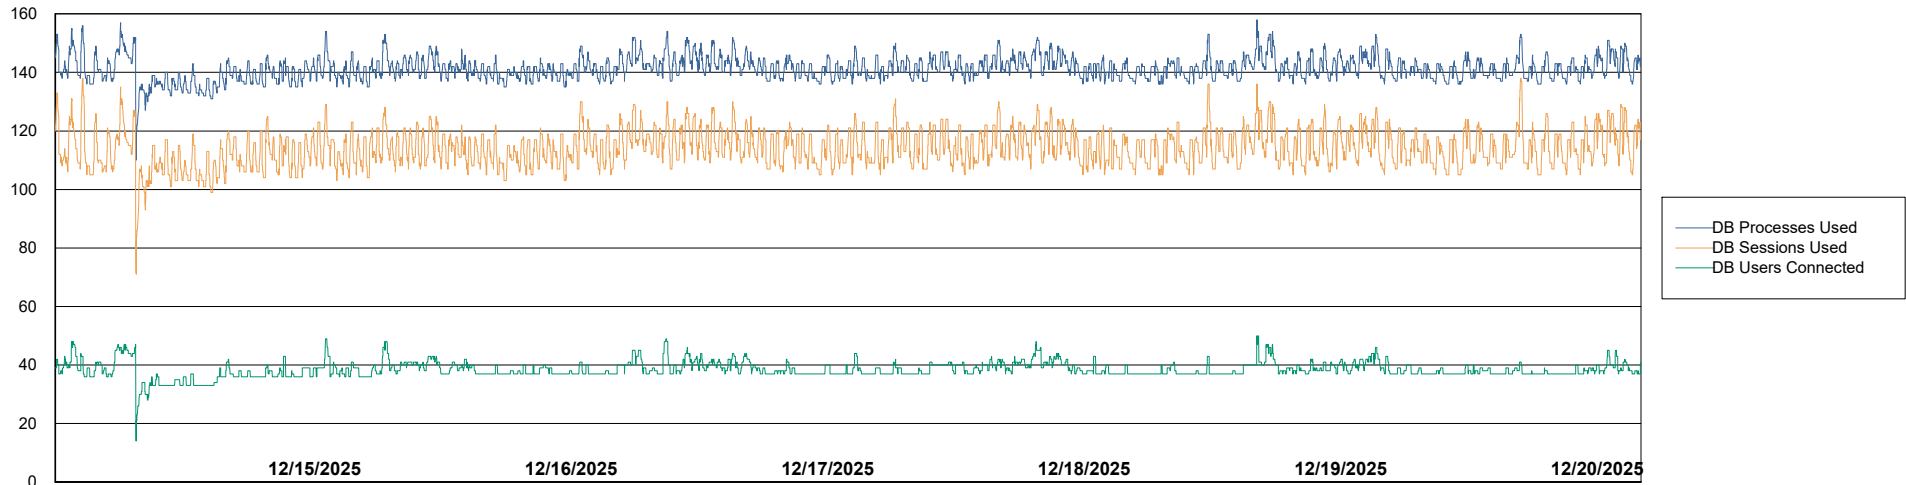

Weekly SLA Customer Report

Customer LLG_Production
Database ID 148

Database Performance LLG_ABSBI01_BI_PROD_ABS1

Weekly SLA Customer Report

Customer LLG_Production
Database ID 148

Database Performance LLG_ABSDB01_PROD_ABS1