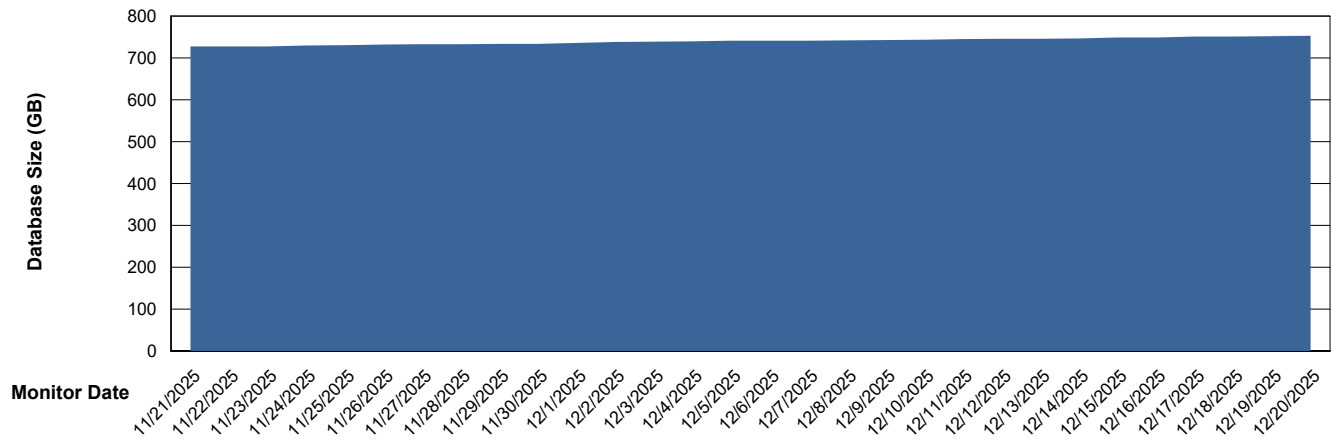

DATABASE SIZE KLH_PRD_SRSDB01_ABS1

Database growth over last month