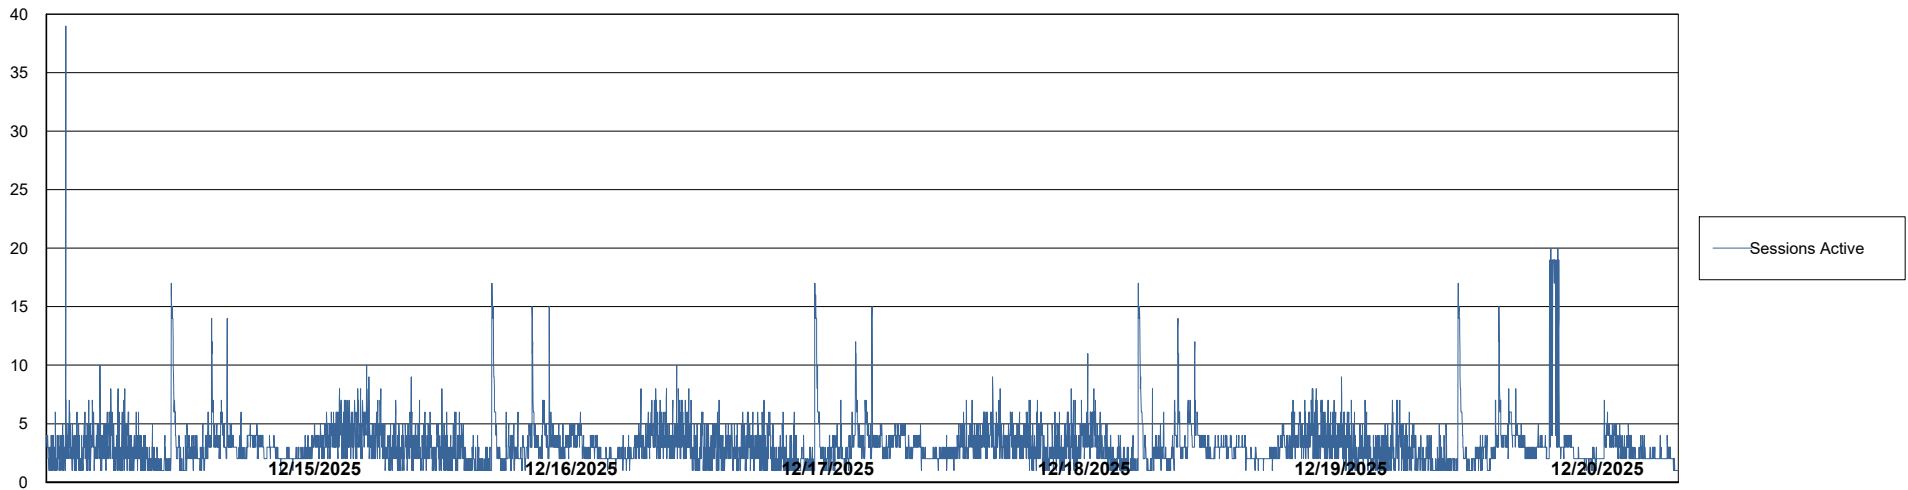

Database Performance KLH_PRD_SRSDDB01_ABS1