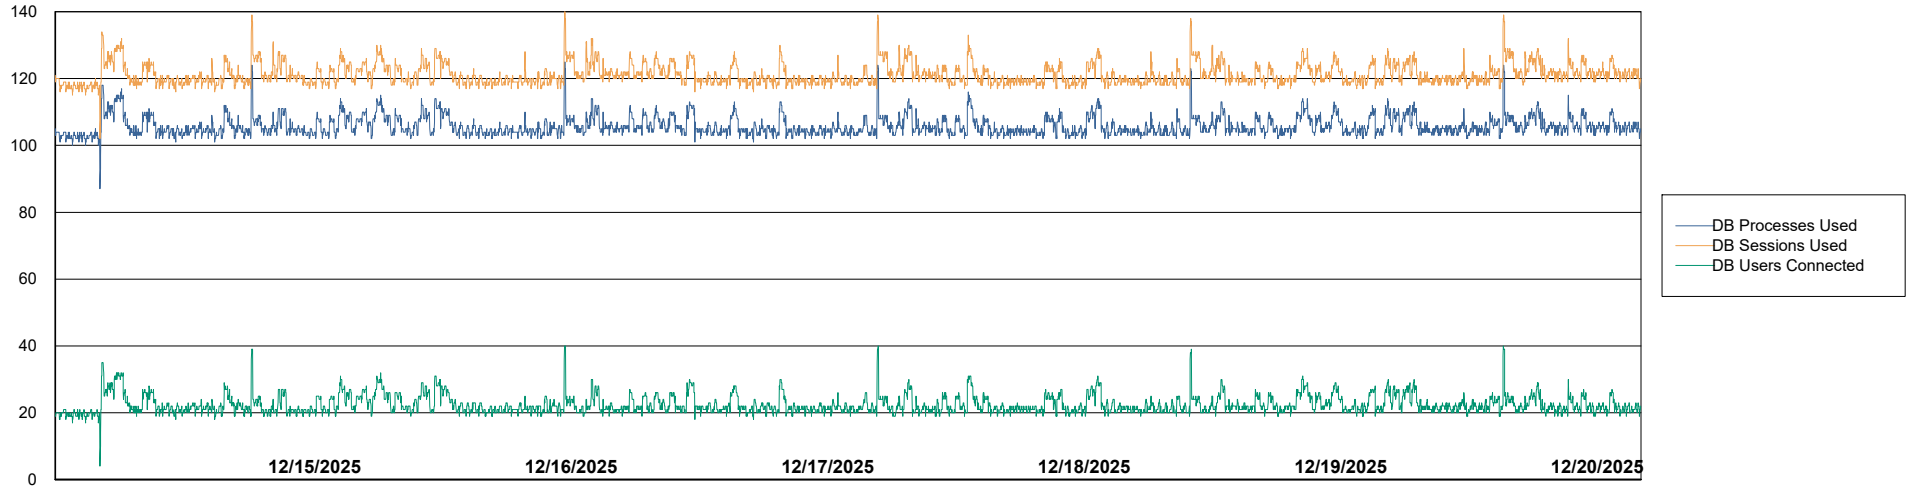

Database Performance KLH_PRD_SRSBIDB02_ABS1