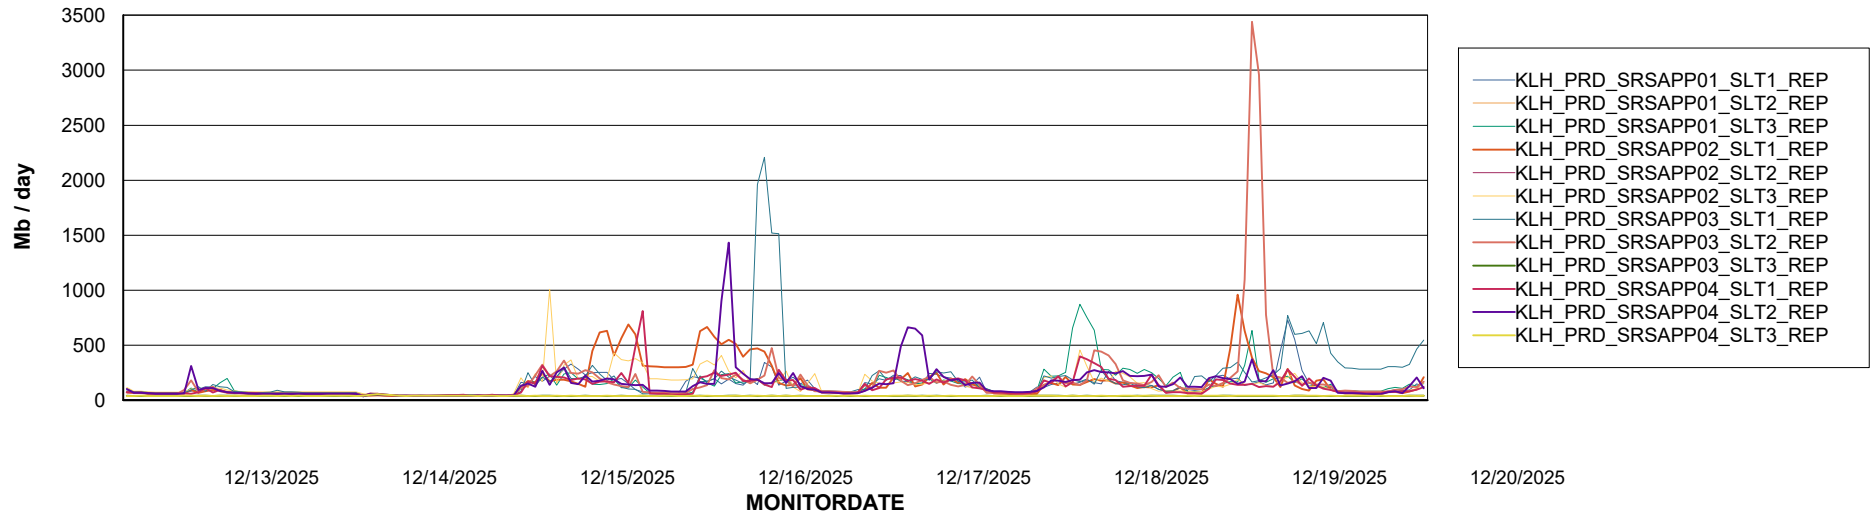

ABSSolute Application ReportServer Services

Avg memory used per ReportServer Service