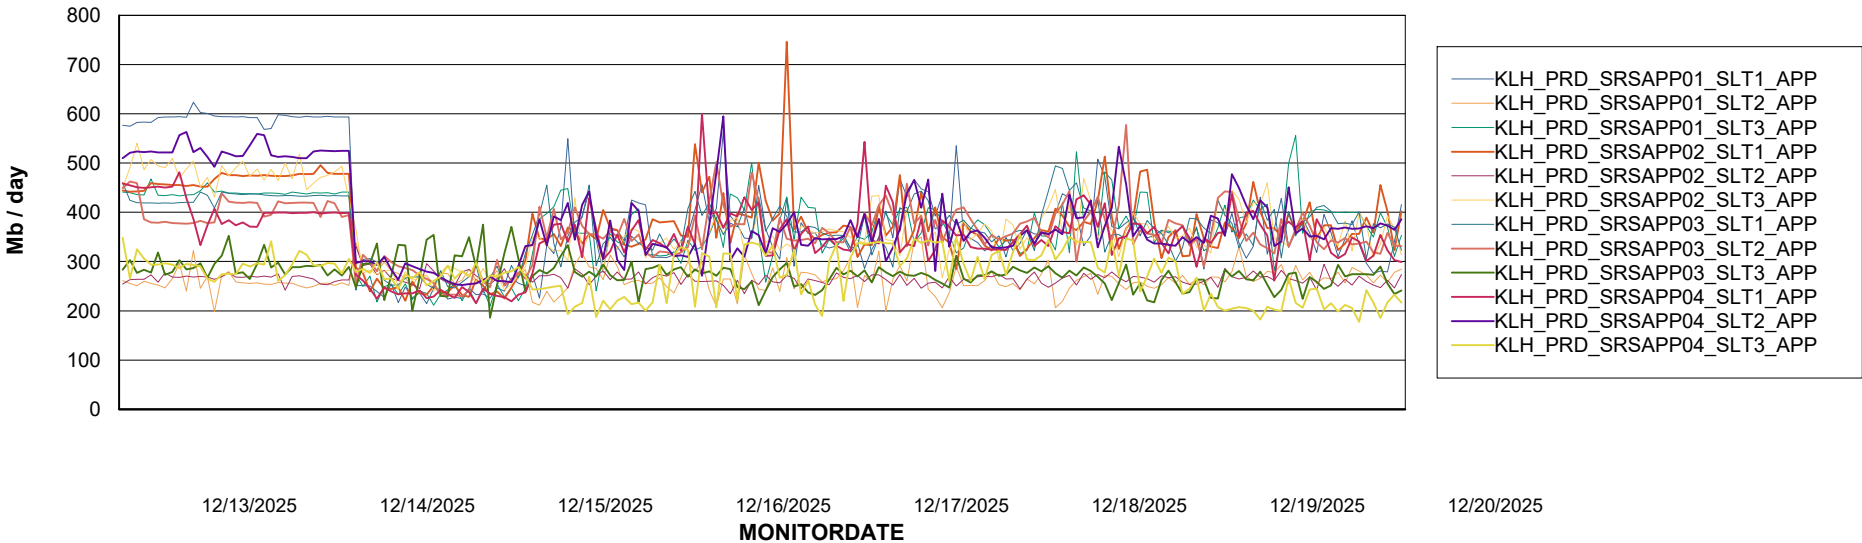

ABSSolute Application Server Services

Avg memory used per ABS Server Service