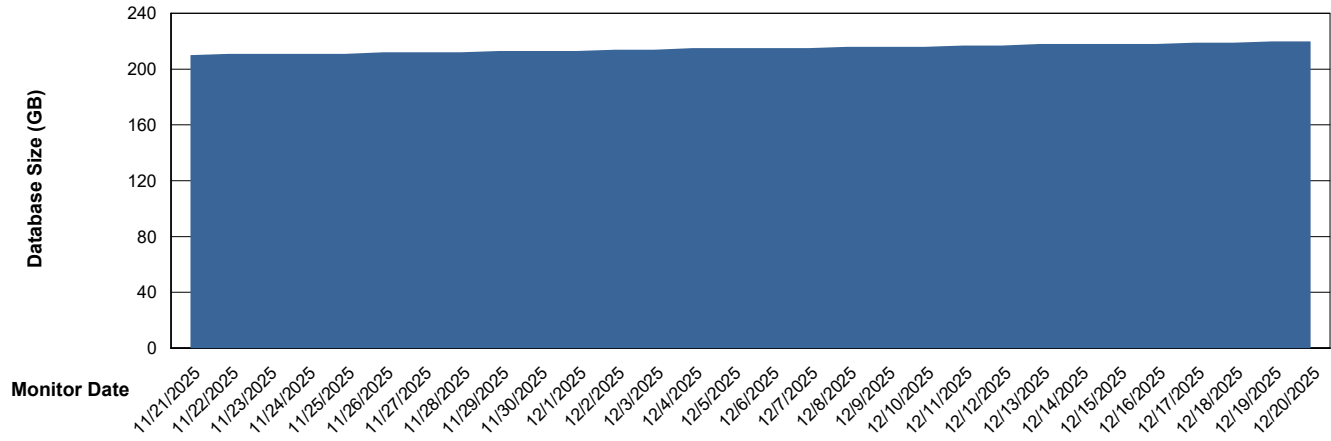

DATABASE SIZE KLH_PRD_SRSBIDB02_ABS1

Database growth over last month