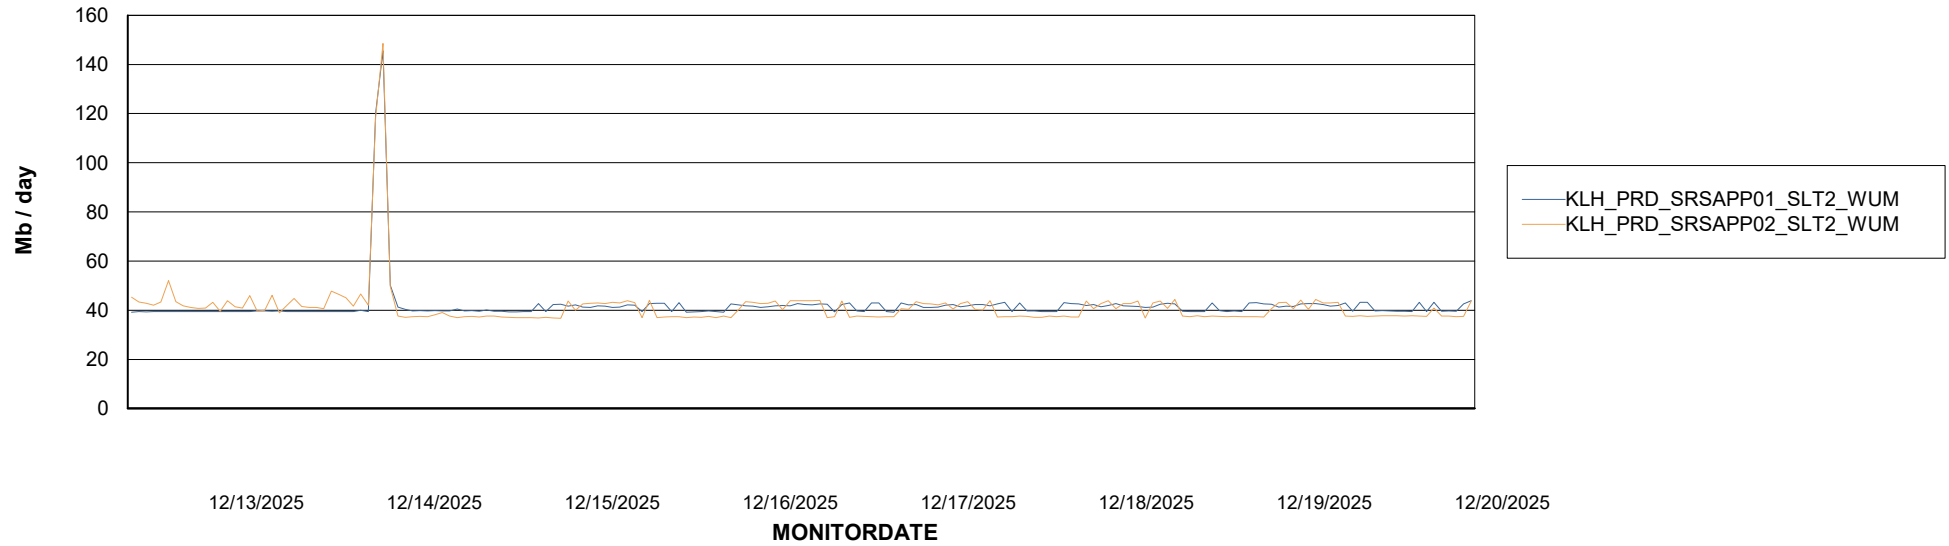

ABSSolute Web Component Services

Avg memory used per ABS Web component