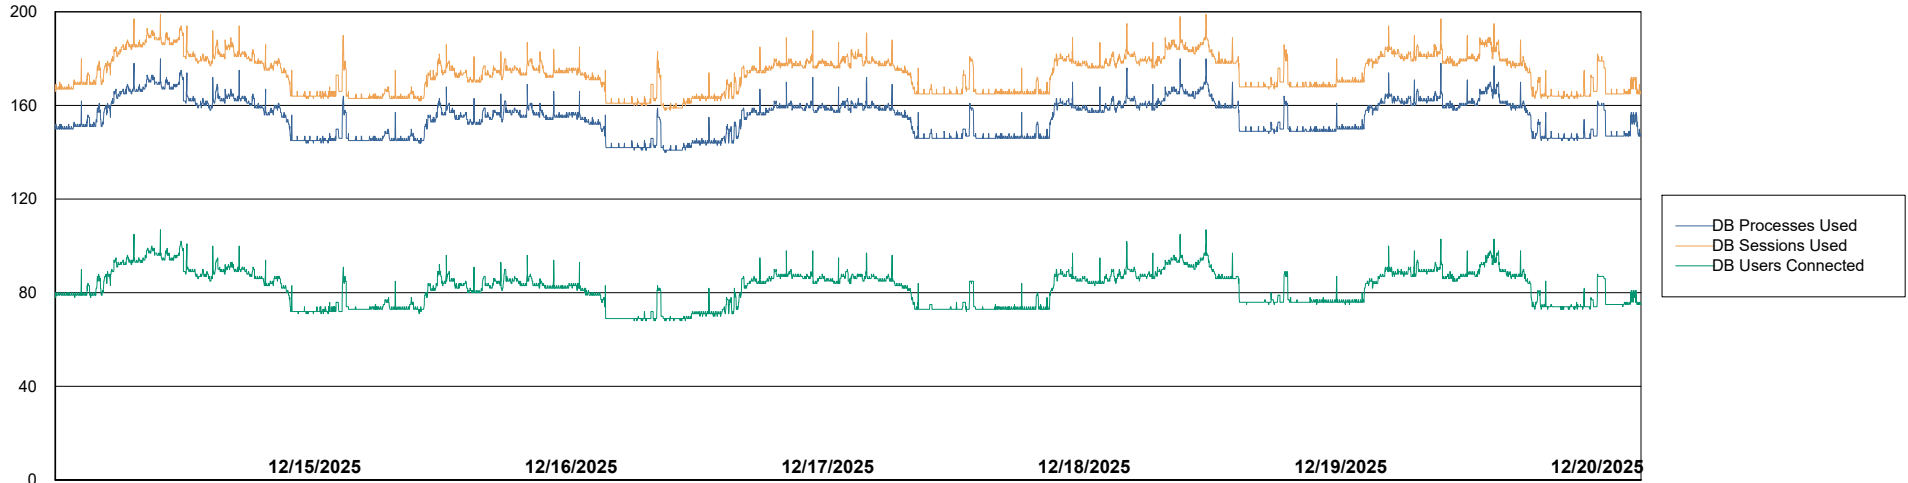

Weekly SLA Customer Report

Customer KBR OCI TOR Production
Database ID 200

Database Performance KBR-BI-TOR_PROD_ABS1

Weekly SLA Customer Report

Customer KBR OCI TOR Production
Database ID 200

Database Performance KBR-DBS1-TOR_PROD_ABS1