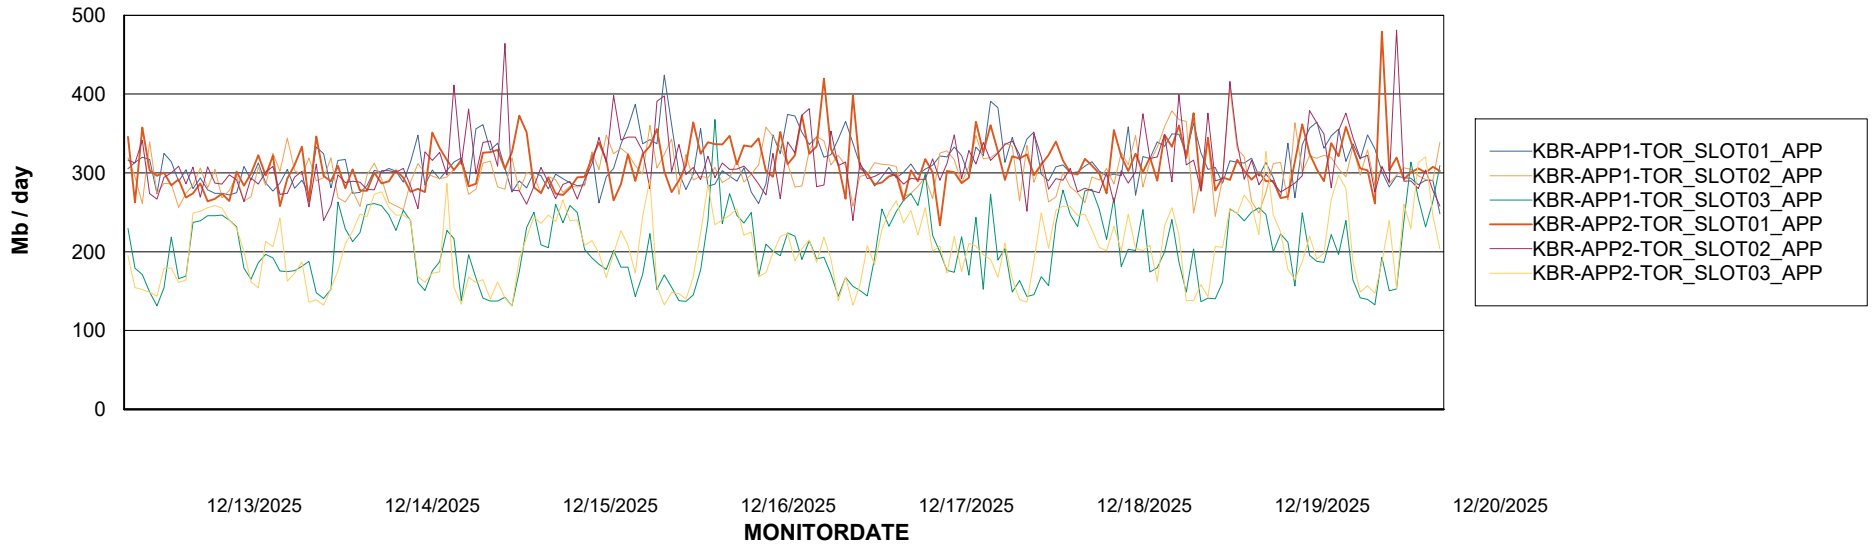

ABSSolute Application Server Services

Avg memory used per ABS Server Service