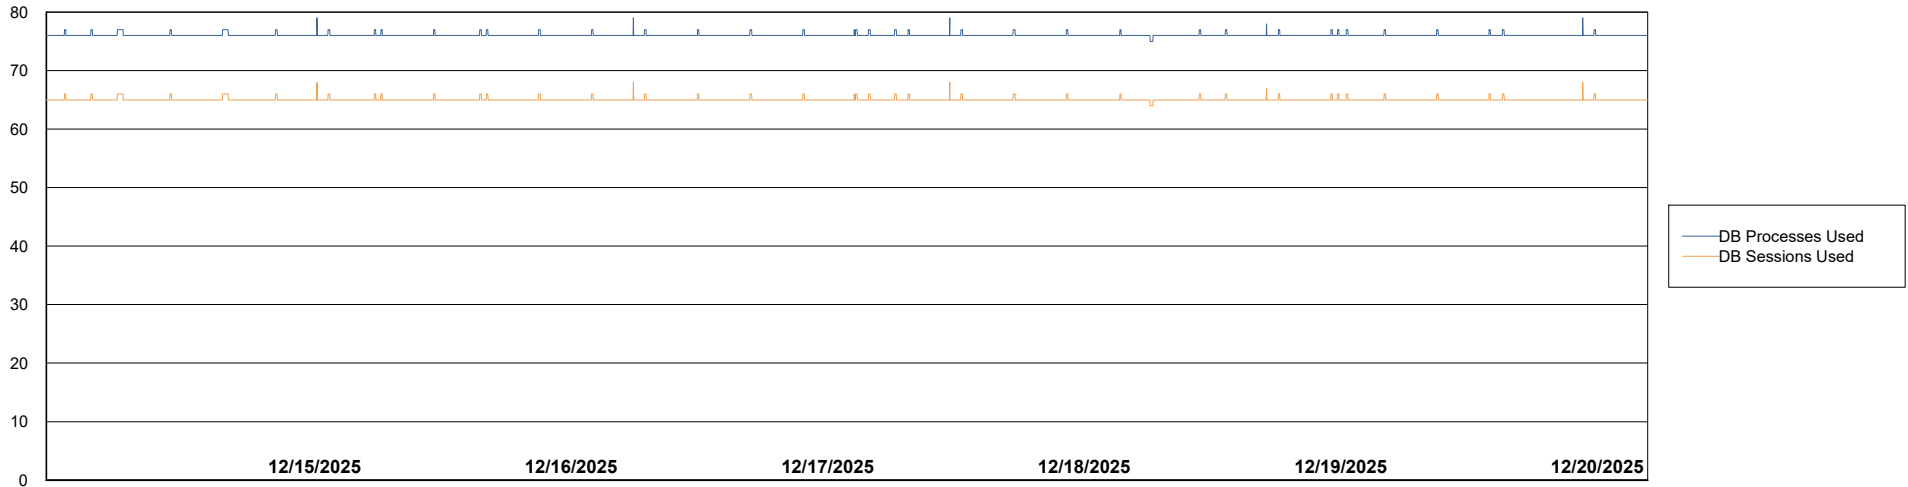

Database Performance KBR-DBS2-TOR_PROD_HSBABS1

DB Processes Max 0
DB Processes Max 4
DB Processes Max 1,000