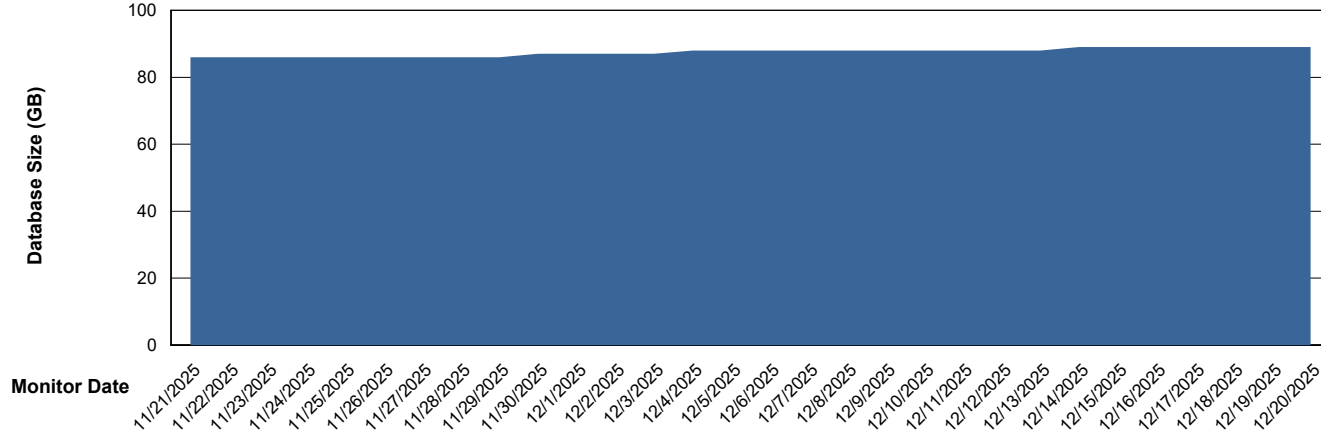

DATABASE SIZE KBR-BI-TOR_PROD_ABS1

Database growth over last month