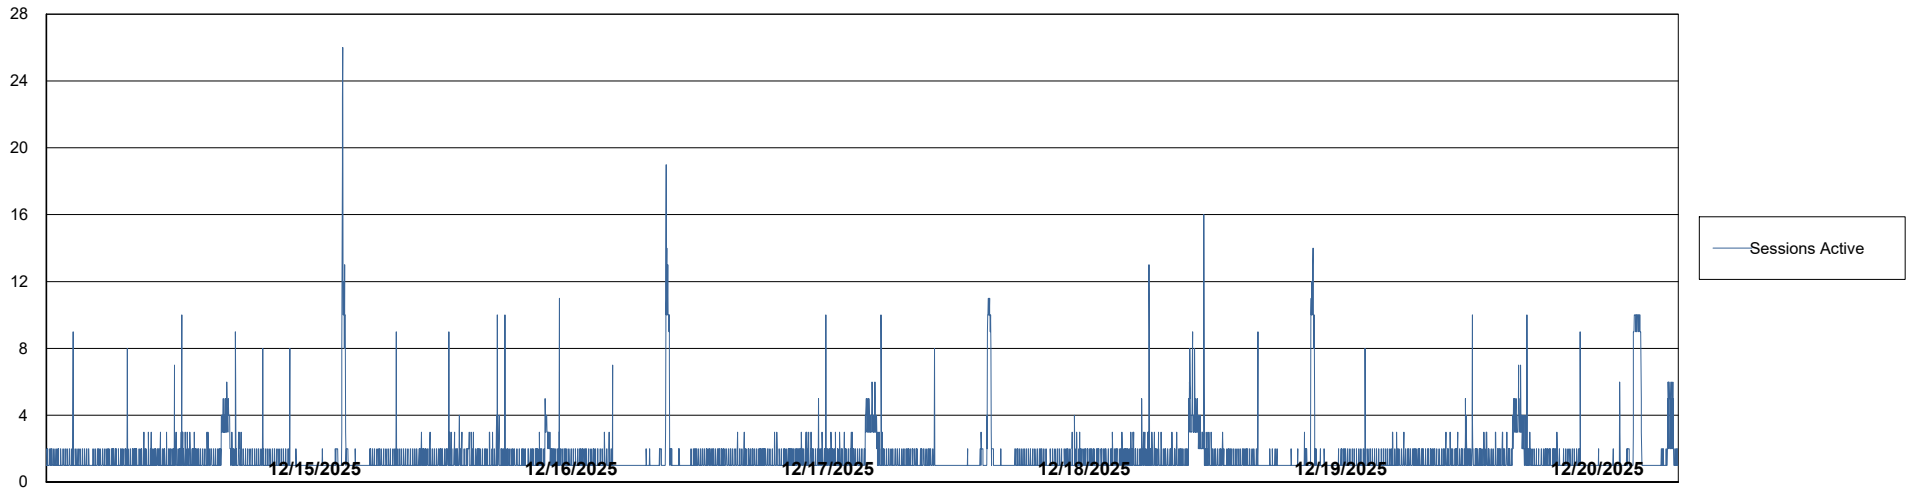

Weekly SLA Customer Report

Customer KBR OCI TOR Production
Database ID 200

Database Performance KBR-BI-TOR_PROD_ABS1

Weekly SLA Customer Report

Customer KBR OCI TOR Production
Database ID 200

Database Performance KBR-DBS1-TOR_PROD_ABS1