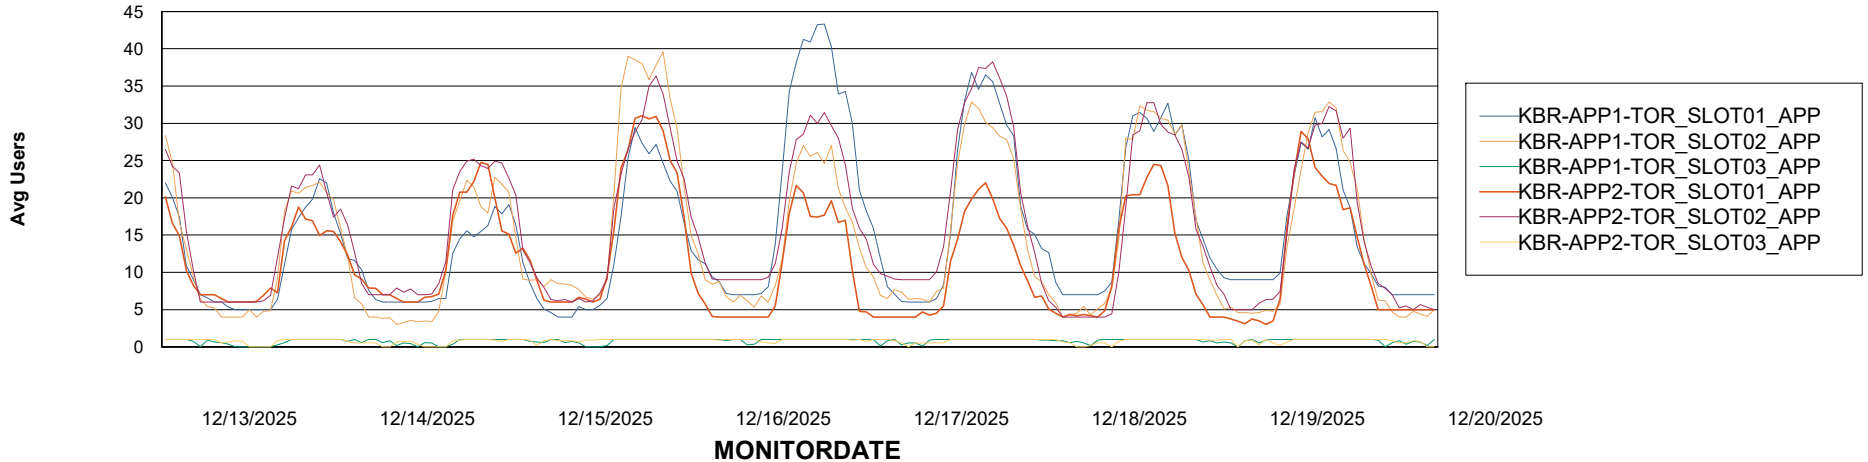

Avg users per day per ABS server