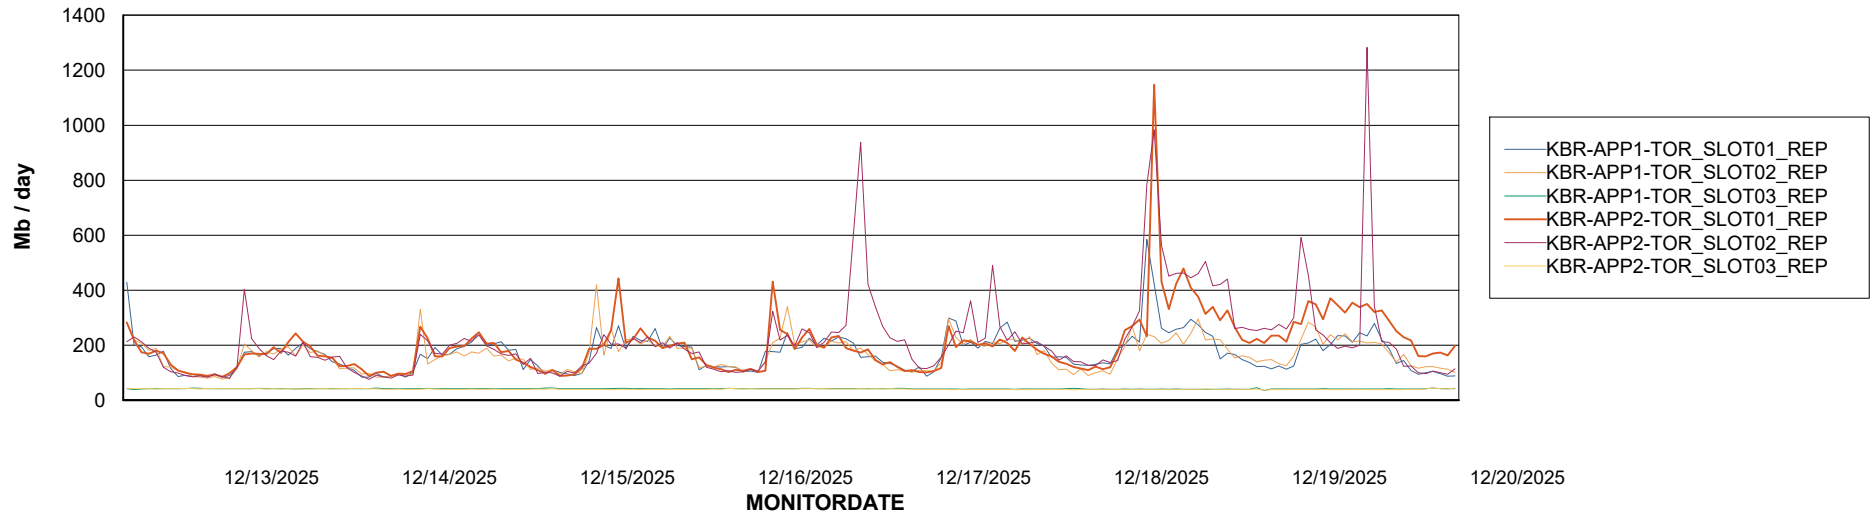

Avg memory used per ABS Server Service

Avg users per day per ABS server

Weekly SLA Customer Report

Customer KBR OCI TOR Production
Database ID 200

ABSSolute Application ReportServer Services

Avg memory used per ReportServer Service