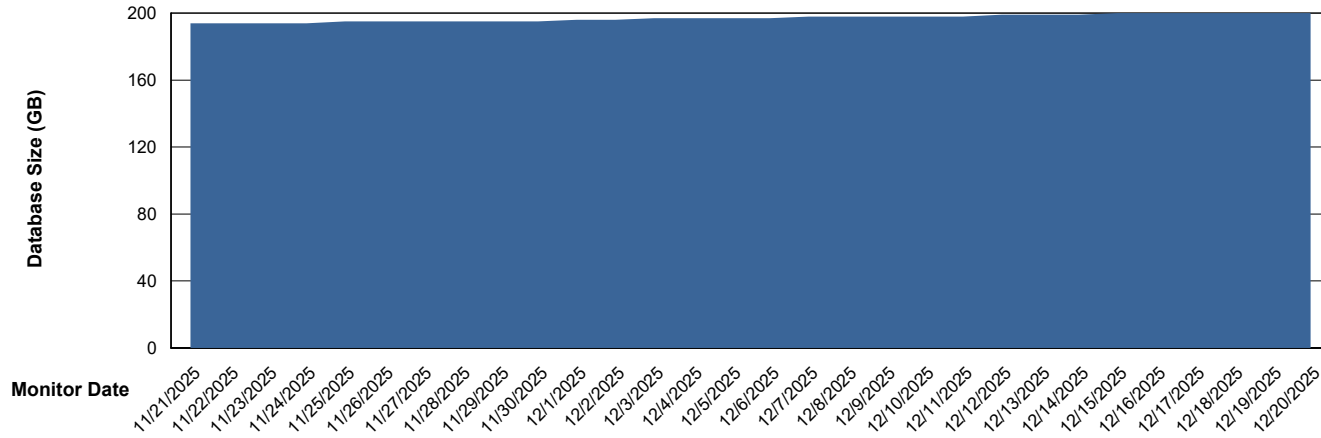

Customer KBR OCI TOR Production
Database ID 200

DATABASE SIZE KBR-BI-TOR_PROD_ABS1

Database growth over last month

DATABASE SIZE KBR-DBS1-TOR_PROD_ABS1

Database growth over last month

Weekly SLA Customer Report