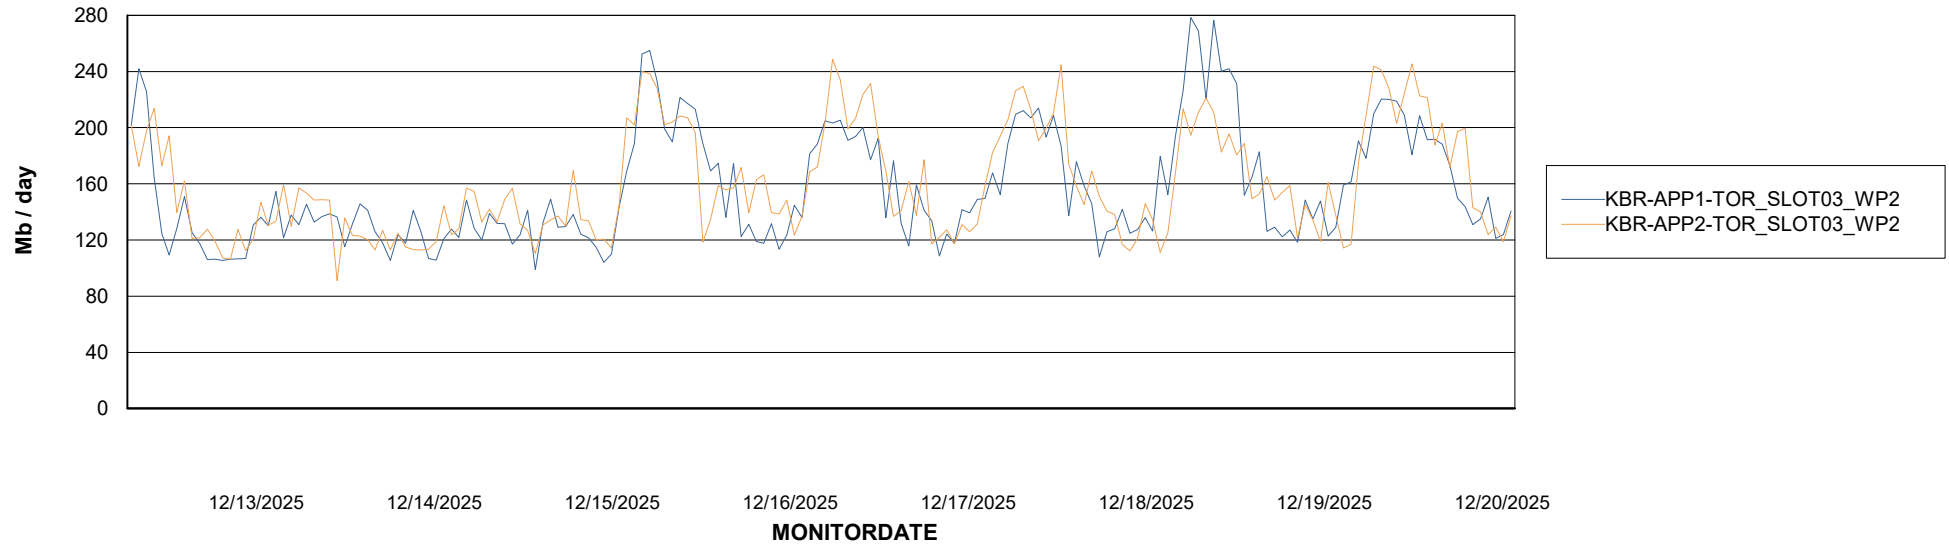

ABSolute Web Component Services

Avg memory used per ABS Web component