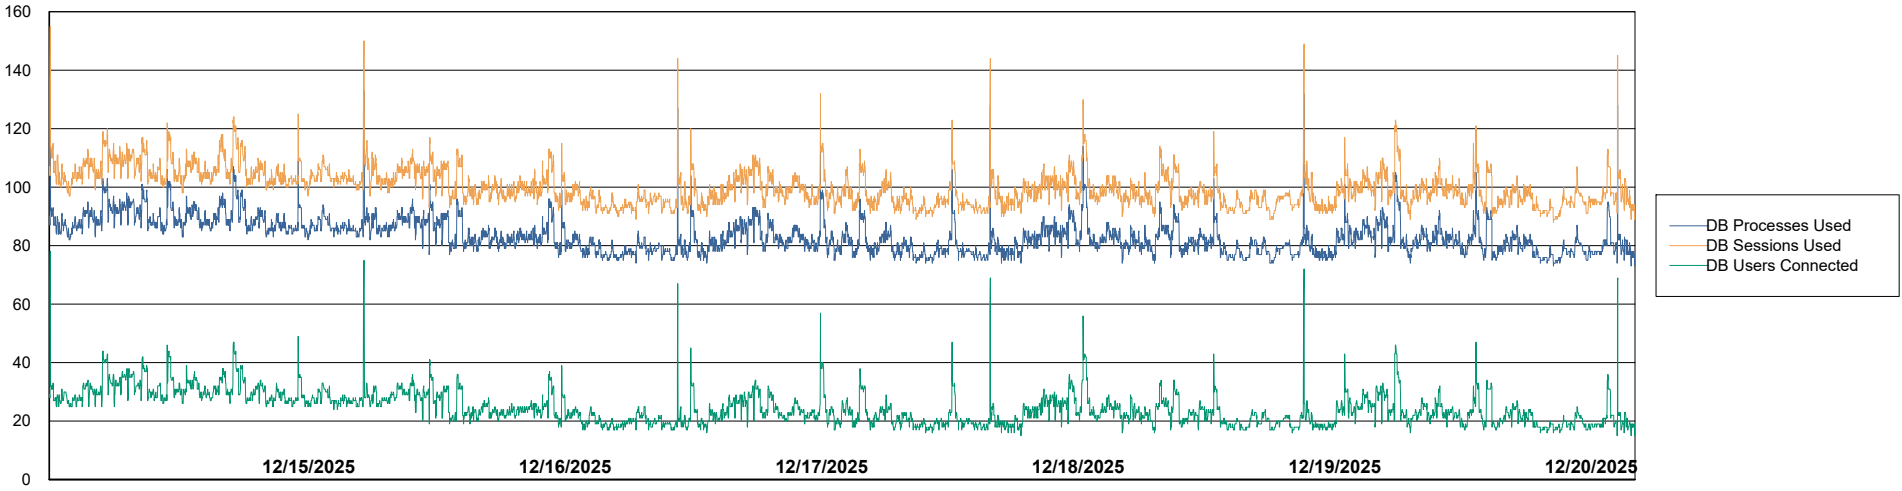

Database Performance KBR-BI-TOR_PROD_ABS1