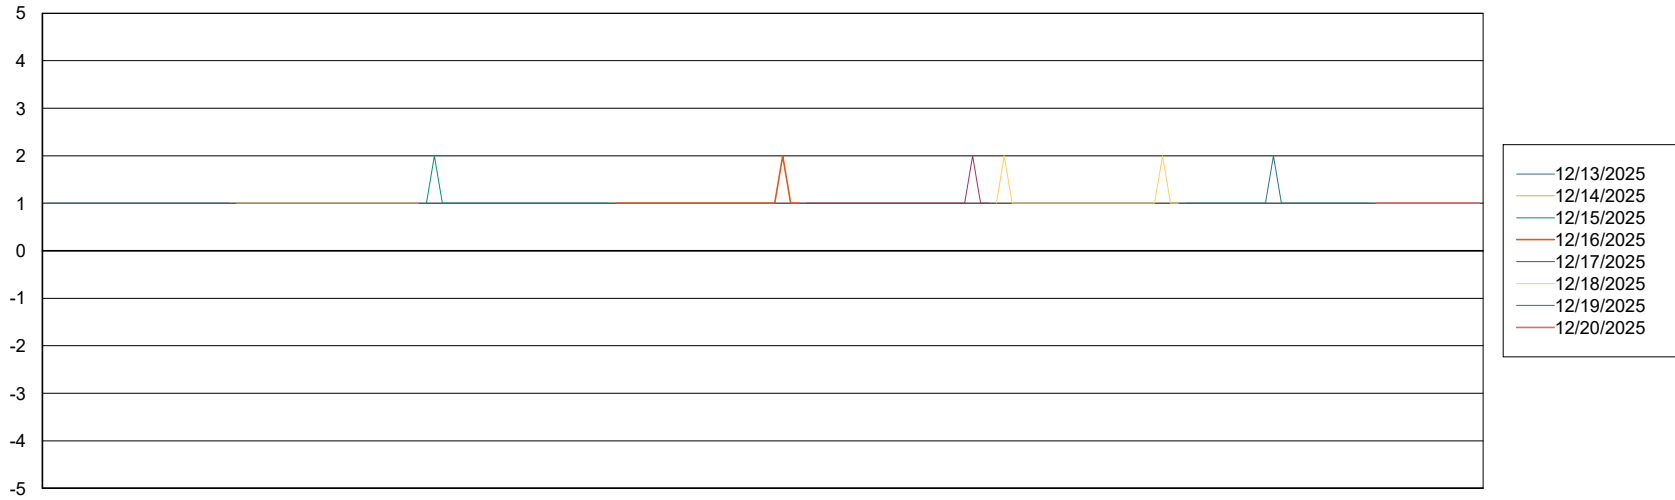

Standby Database Health KBR OCI TOR Production

Recovery lag for last 7 days