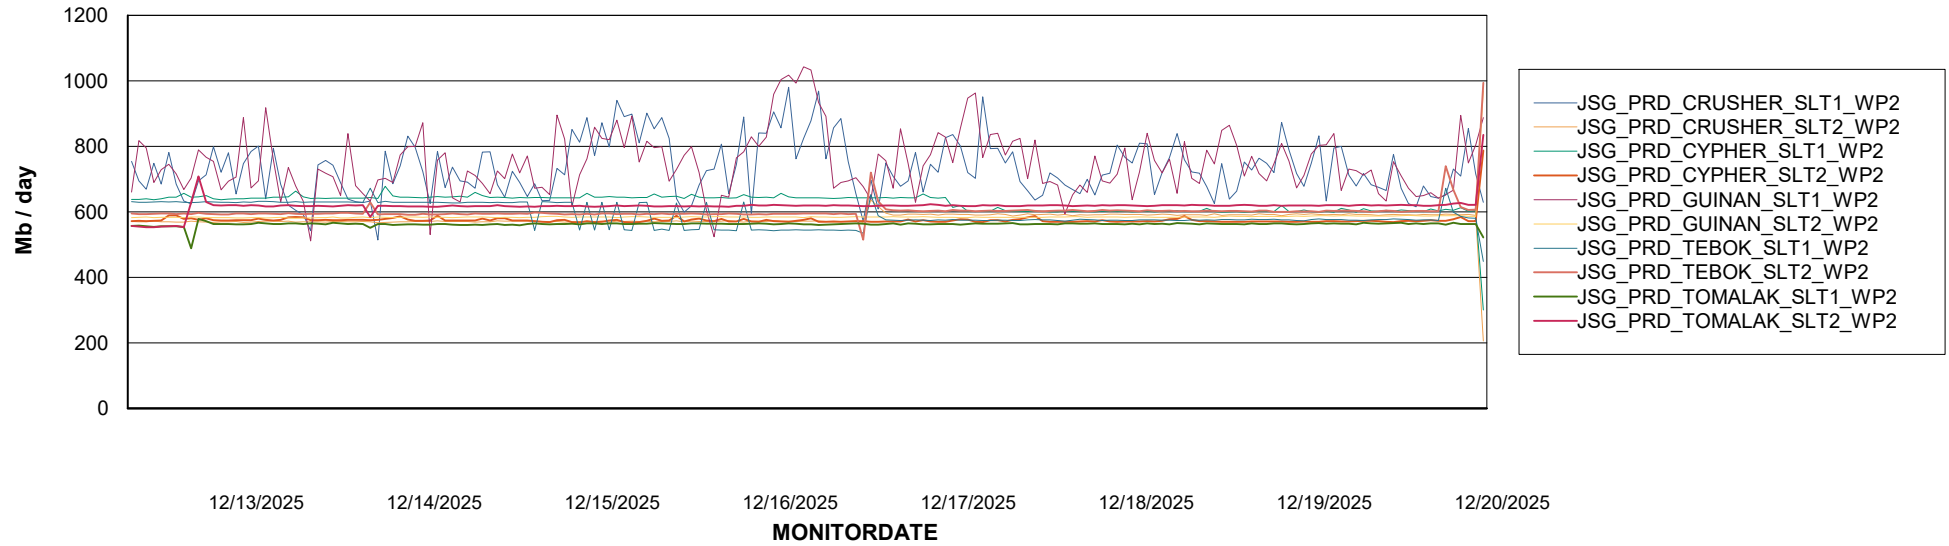

ABSSolute Web Component Services

Avg memory used per ABS Web component