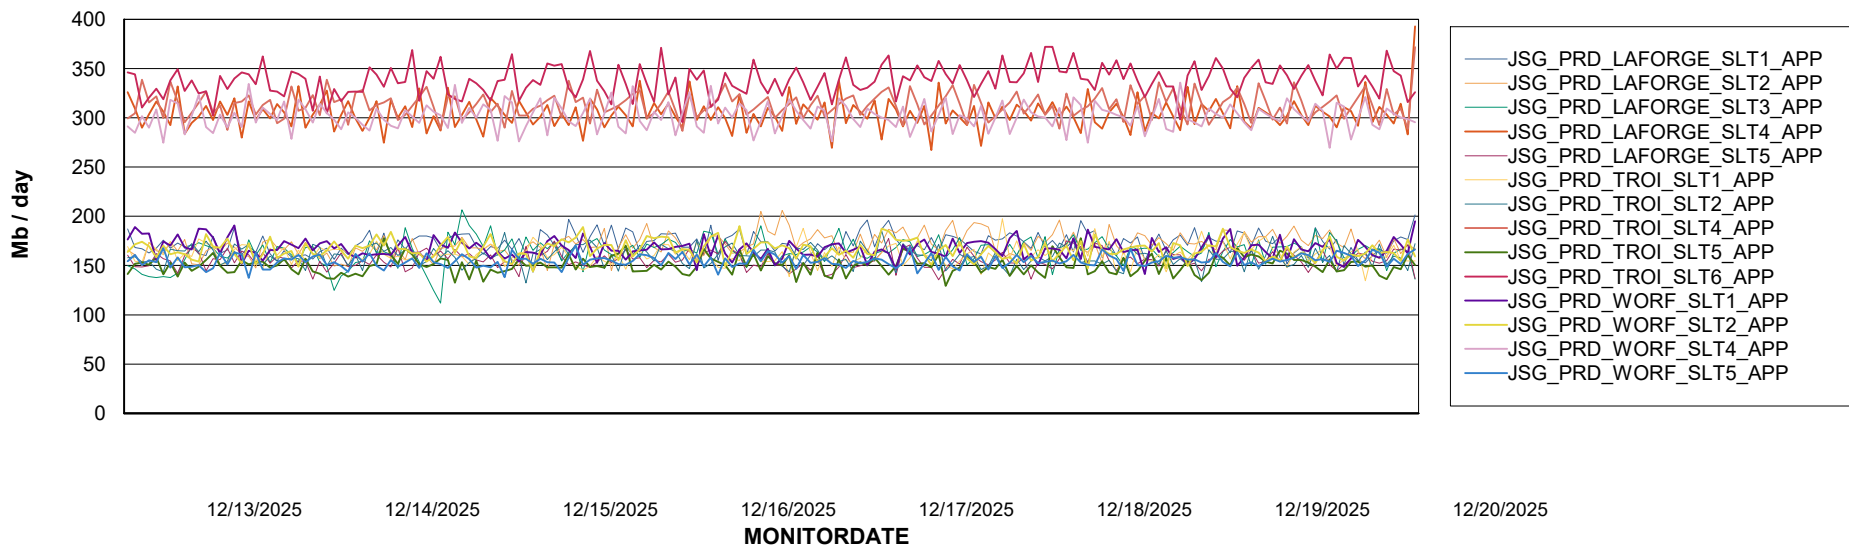

ABSSolute Application Server Services

Avg memory used per ABS Server Service