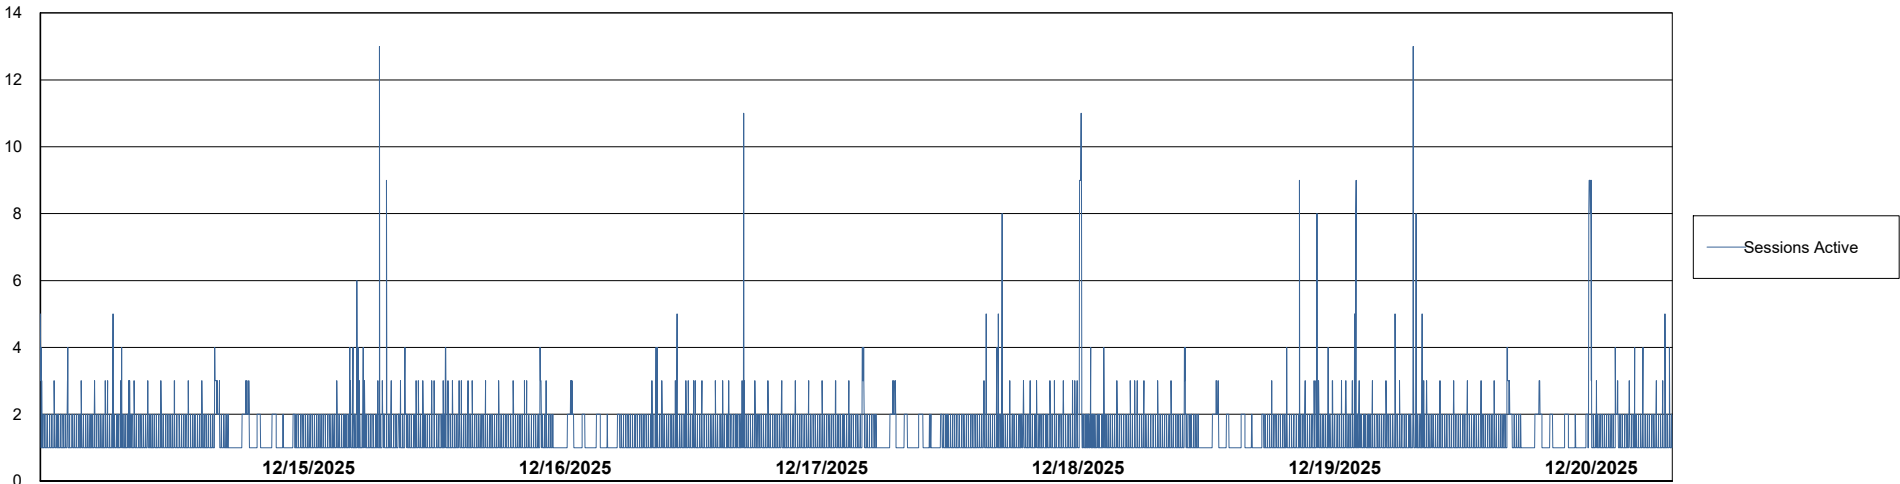

Weekly SLA Customer Report

Customer JSG_Production (24/7)
Database ID 102

Harddisk Usage JSG_PRD_WORF

	Free disk space on C: (%)	Total disk space on C: (Gb)	Used disk space on C: (Gb)
12/20/2025	46	149	80
12/19/2025	46	149	80
12/18/2025	46	149	80
12/17/2025	46	149	80
12/16/2025	46	149	80
12/15/2025	46	149	80
12/14/2025	46	149	80

Weekly SLA Customer Report

Customer JSG_Production (24/7)
Database ID 102

Database Performance JSG_PRD_BASHIR_DB_ABS1

Weekly SLA Customer Report

Customer JSG_Production (24/7)
Database ID 102

Database Performance JSG_PRD_PICARD_DB_ABS1