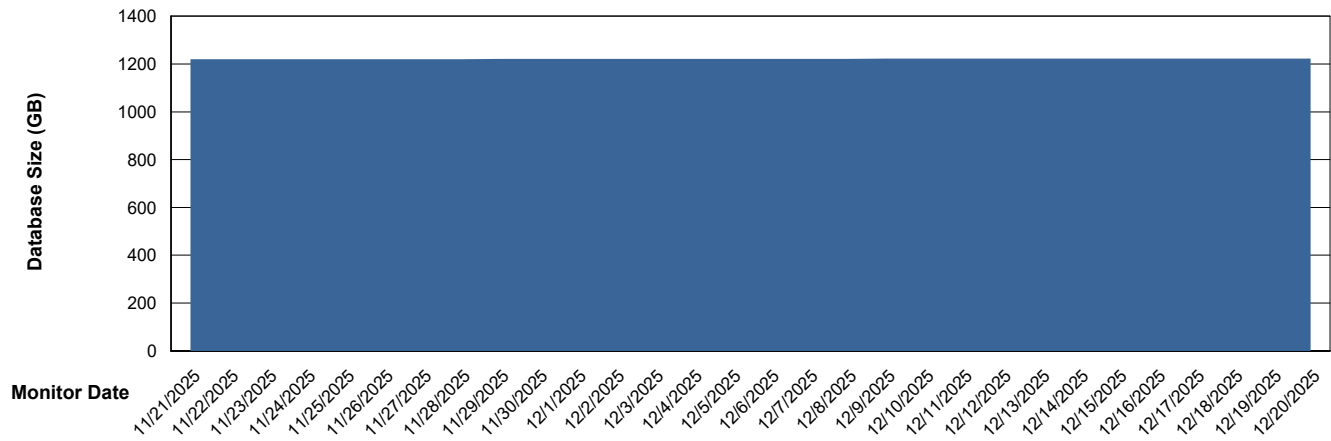

Customer JSG_Production (24/7)
Database ID 102

DATABASE SIZE JSG_PRD_BASHIR_DB_ABS1

Database growth over last month

DATABASE SIZE JSG_PRD_RIKER_DB_HSBABS1

Database growth over last month

Weekly SLA Customer Report