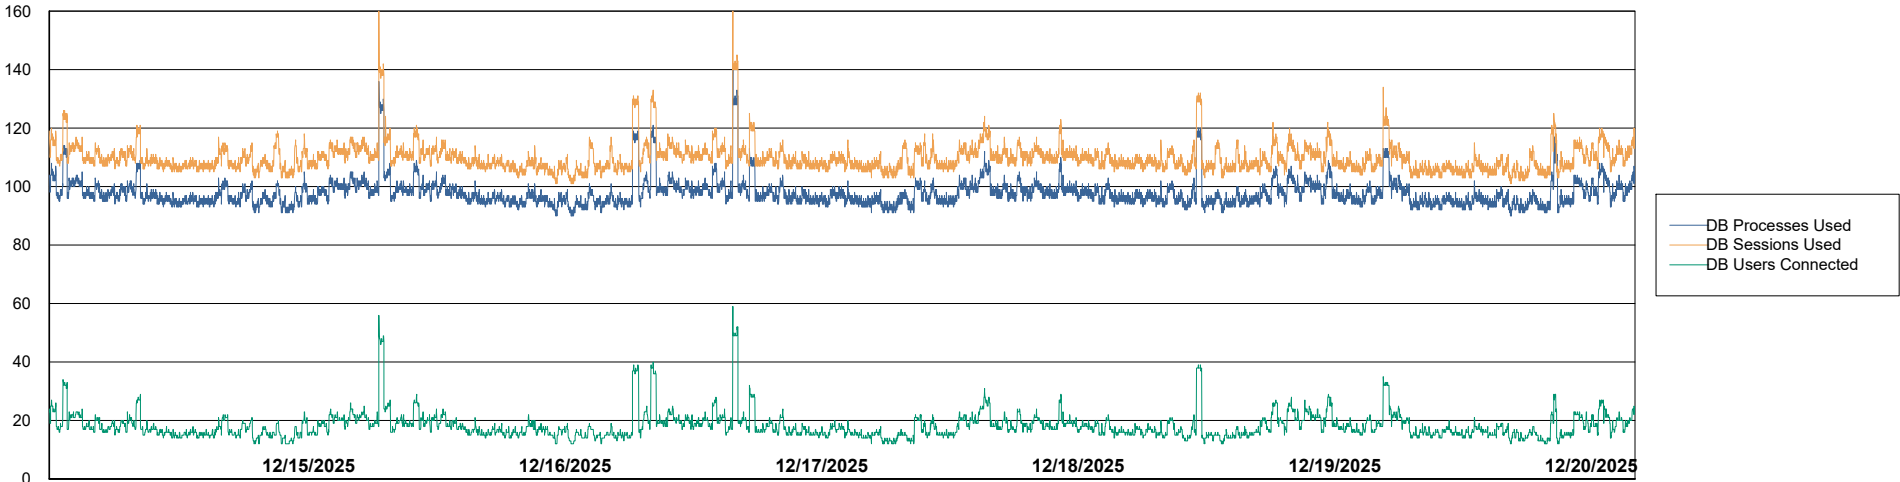

Database Performance JSG_PRD_BASHIR_DB_ABS1