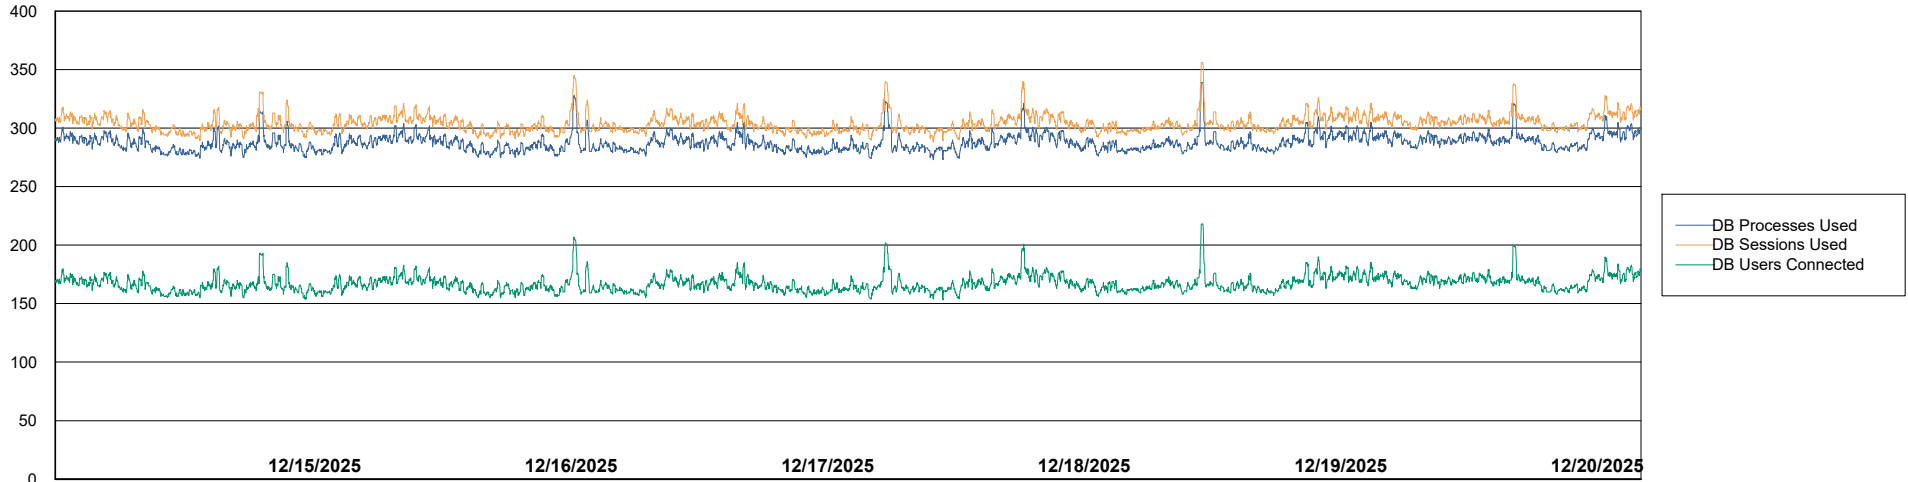

DB Processes Max 4
DB Processes Max 0
DB Processes Max 1,000

Weekly SLA Customer Report

Customer JSG_Production (24/7)
Database ID 102

Database Performance JSG_PRD_RIKER_DB_HSBABS1

Weekly SLA Customer Report