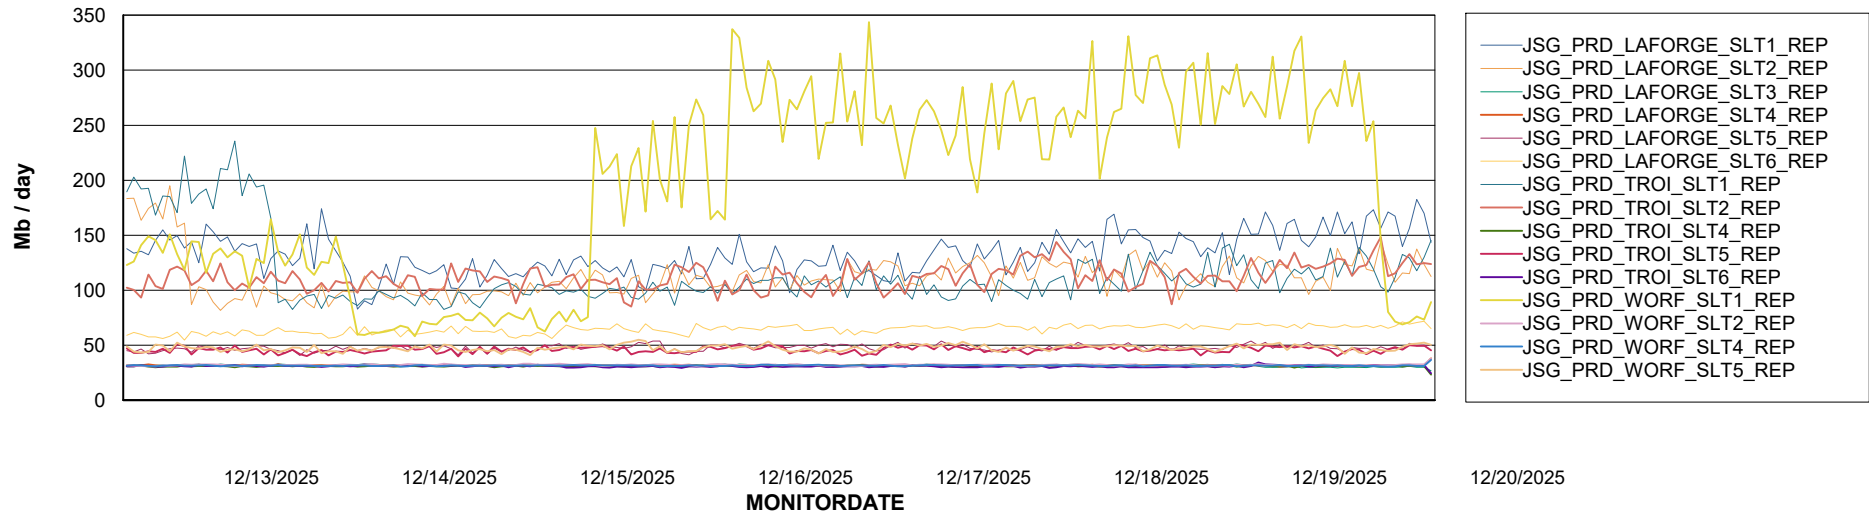

ABSSolute Application ReportServer Services

Avg memory used per ReportServer Service