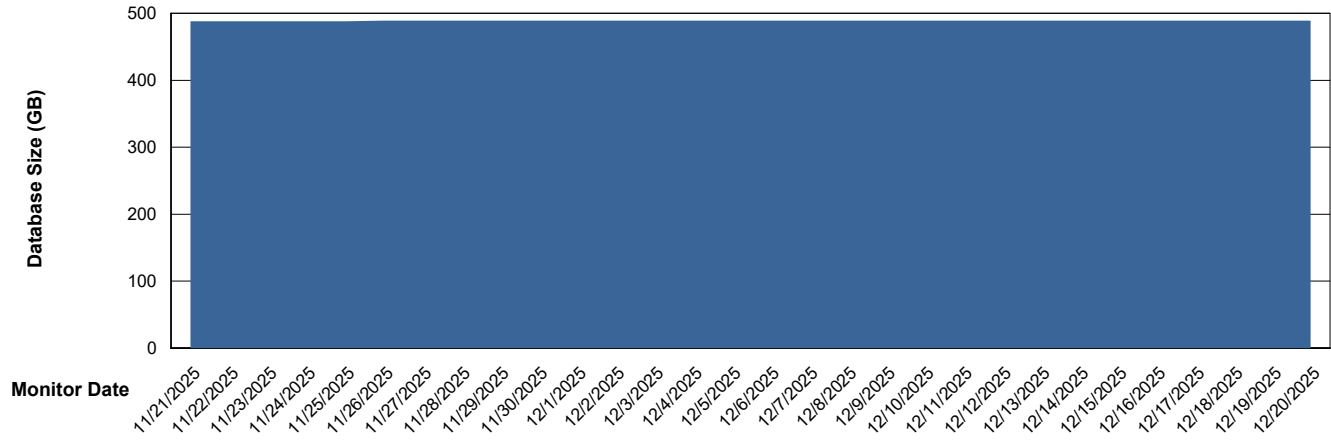

Weekly SLA Customer Report

Customer JSG_Production (24/7)
Database ID 102

Database Performance JSG_PRD_BASHIR_DB_ABS1

Weekly SLA Customer Report

Customer JSG_Production (24/7)
Database ID 102

Database Performance JSG_PRD_PICARD_DB_ABS1

DB Processes Max 4
DB Processes Max 0
DB Processes Max 1,000

Weekly SLA Customer Report

Customer JSG_Production (24/7)
Database ID 102

Database Performance JSG_PRD_RIKER_DB_HSBABS1

Weekly SLA Customer Report

Customer JSG_Production (24/7)
Database ID 102

DATABASE SIZE JSG_PRD_BASHIR_DB_ABS1

Database growth over last month

DATABASE SIZE JSG_PRD_RIKER_DB_HSBABS1

Database growth over last month

Weekly SLA Customer Report