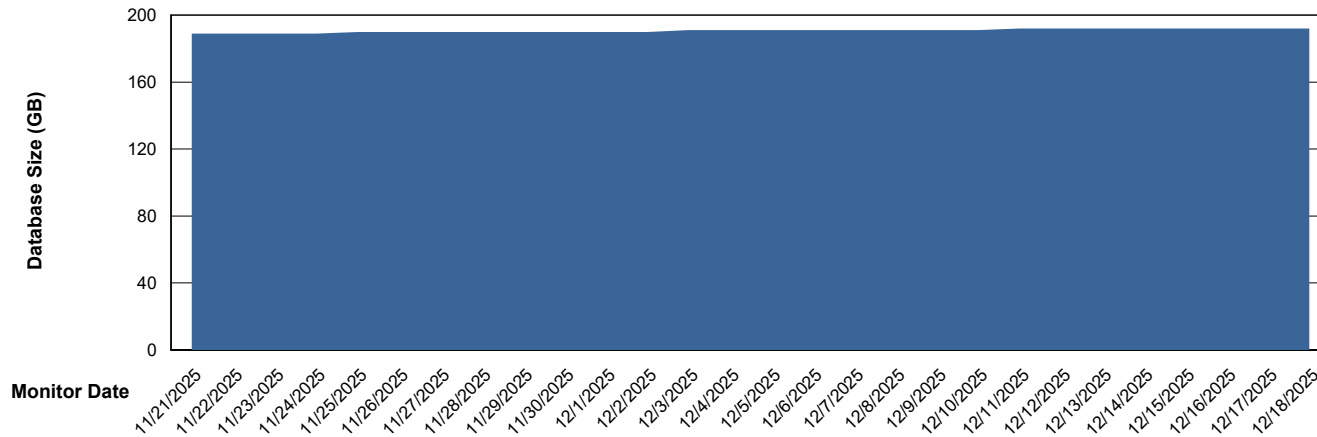

DATABASE SIZE HUE_PRD_S-ORAPROD2_ABS1

Database growth over last month