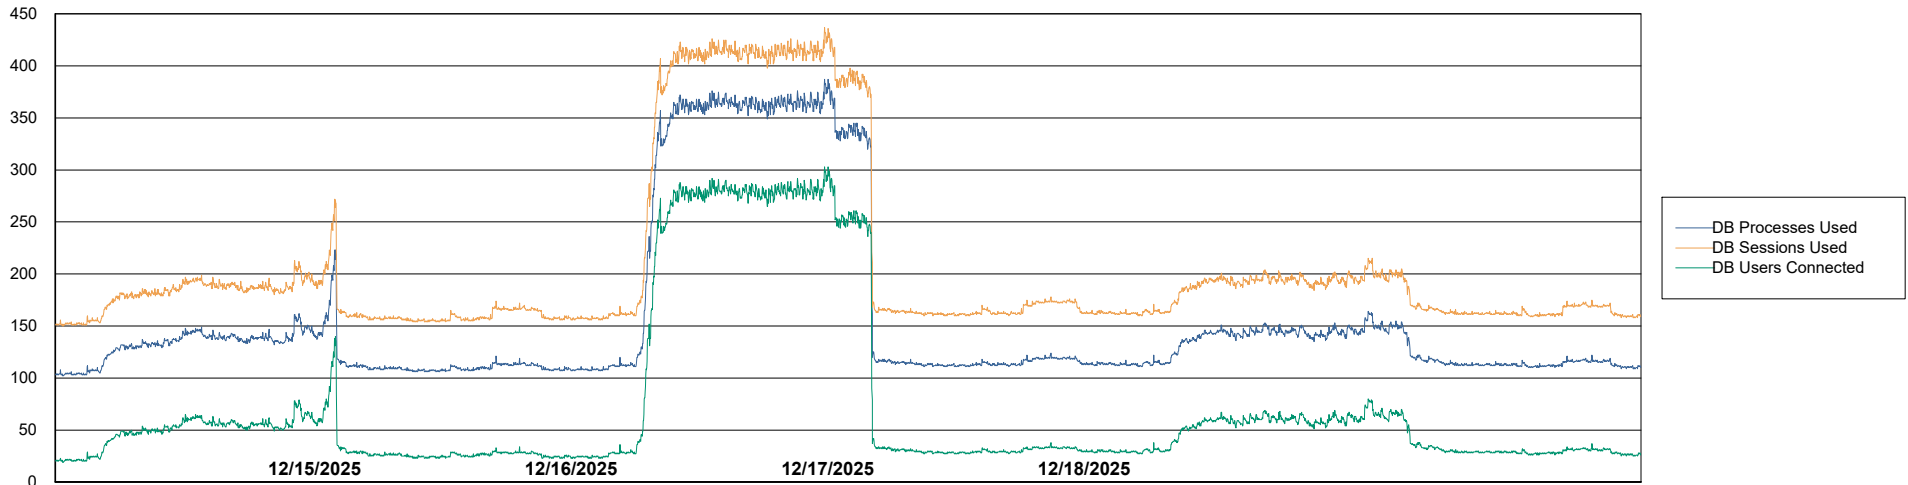

Weekly SLA Customer Report

Customer HUE_Production
Database ID 154

Database Performance HUE_PRD_S-ORABI2024_ABS1

Weekly SLA Customer Report

Customer HUE_Production
Database ID 154

Database Performance HUE_PRD_S-ORAPROD2_ABS1