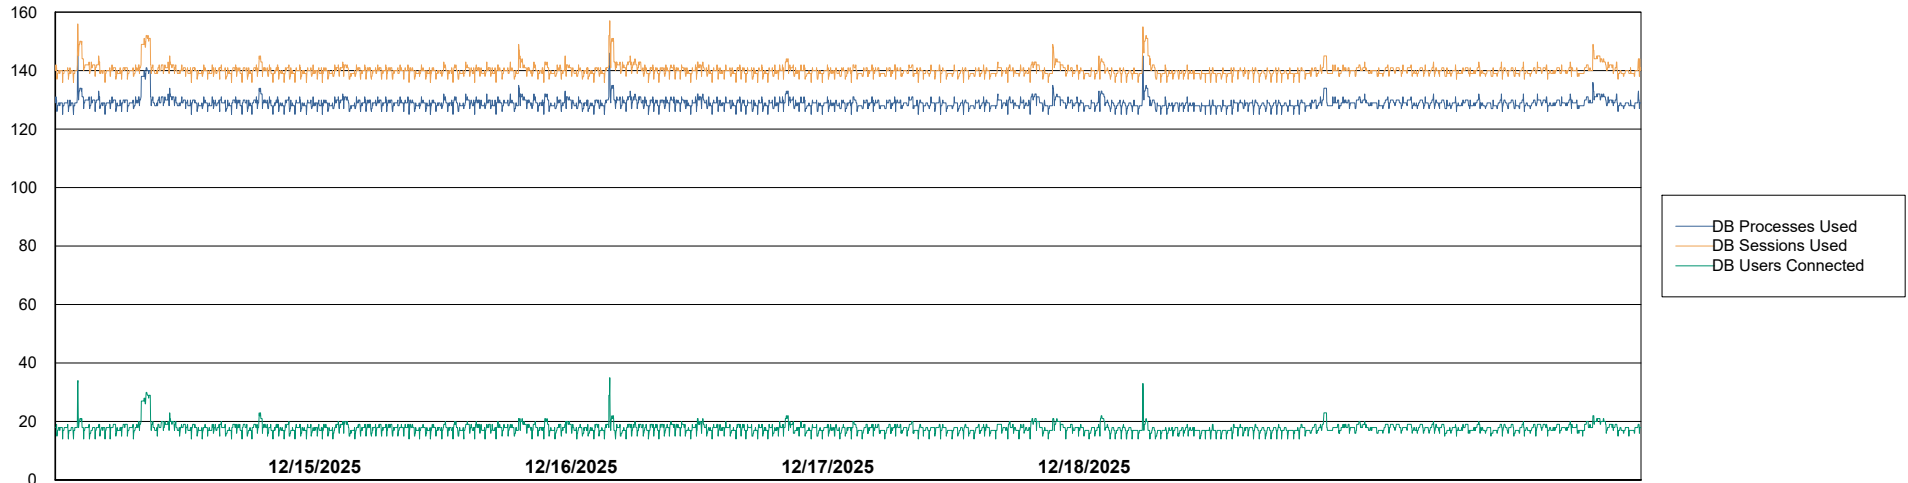

Database Performance HUE_PRD_S-ORABI2024_ABS1