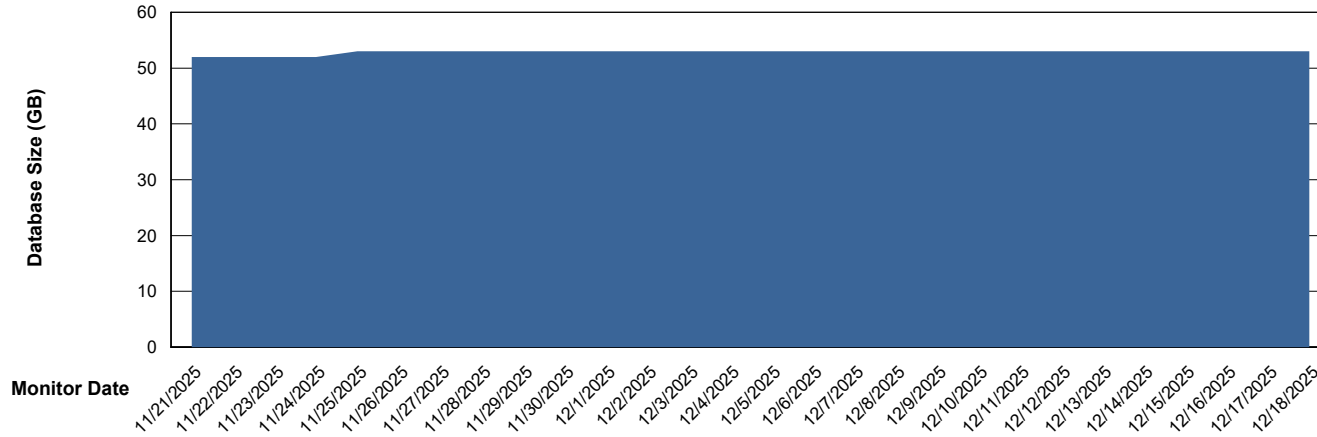

DATABASE SIZE HUE_PRD_S-ORABI2024_ABS1

Database growth over last month