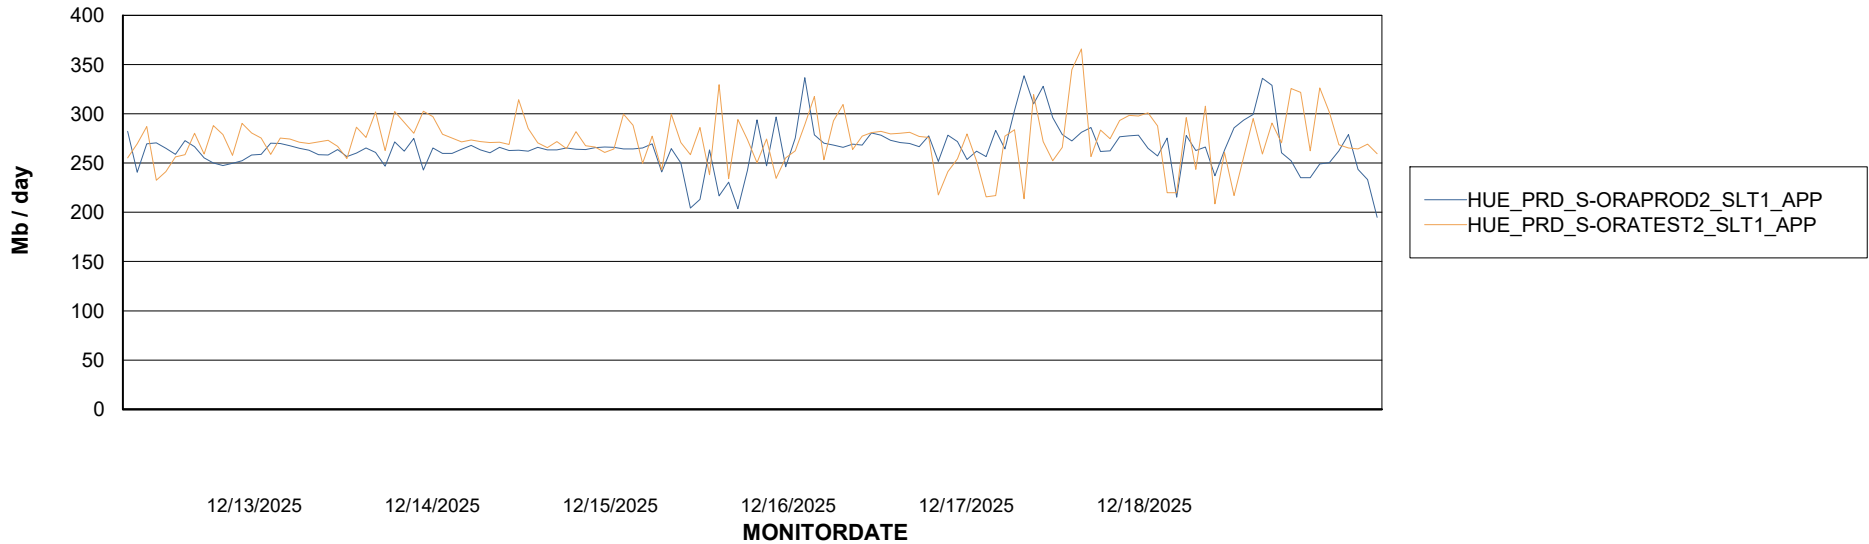

Standby Database Health HUE_Production

Recovery lag for last 7 days

Weekly SLA Customer Report

Customer HUE_Production
Database ID 154

ABSSolute Application Server Services

Avg memory used per ABS Server Service