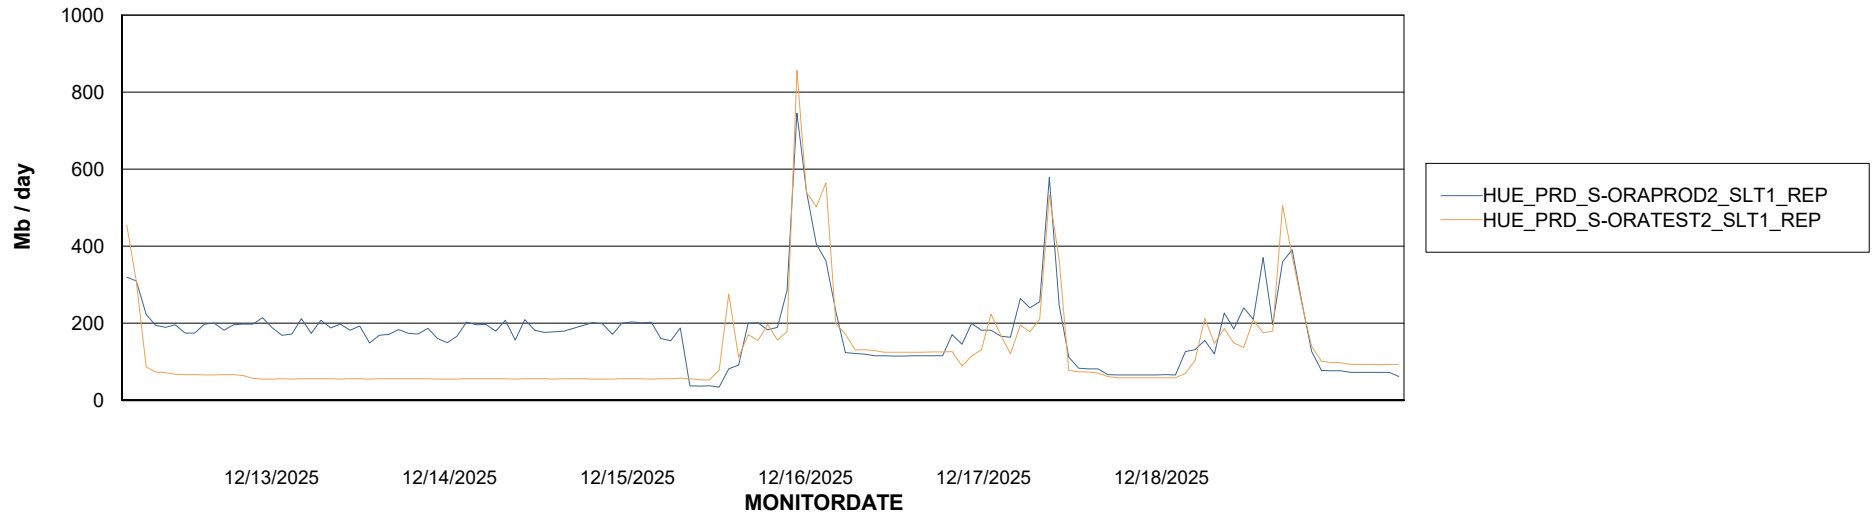

Avg users per day per ABS server

Weekly SLA Customer Report

Customer HUE_Production
Database ID 154

ABSSolute Application ReportServer Services

Avg memory used per ReportServer Service

Weekly SLA Customer Report