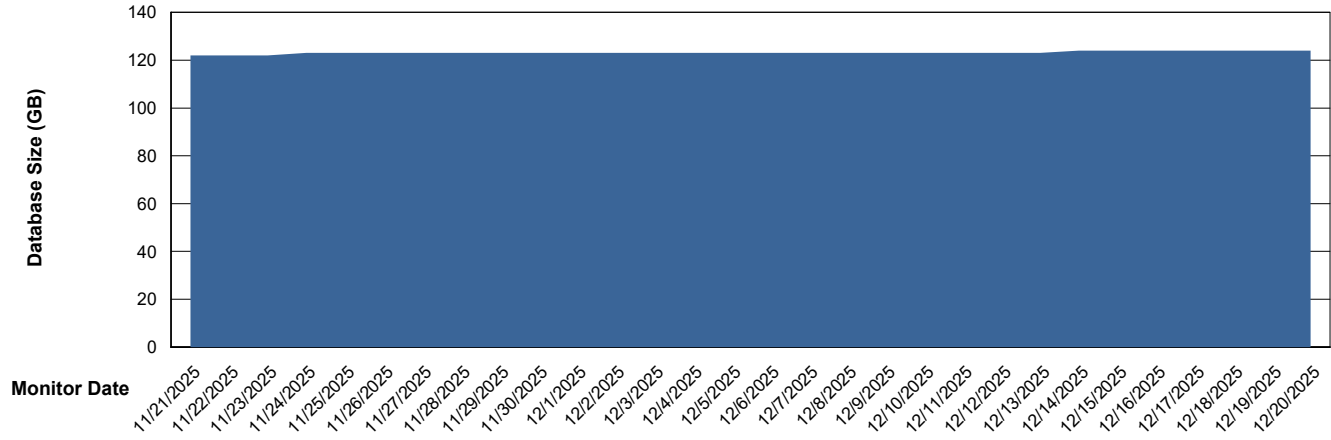

Weekly SLA Customer Report

Customer GLG_Production
Database ID 221

Database Performance GLG_PRD_GLGSSABSAIO01_HSBABS1

DB Processes Max 1,000

Weekly SLA Customer Report

Customer GLG_Production
Database ID 221

DATABASE SIZE GLG_PRD_GLGSPABSAIO01_ABS1

Database growth over last month

DATABASE SIZE GLG_PRD_GLGSPABSBI2_ABS1

Database growth over last month

Weekly SLA Customer Report

Customer GLG_Production
Database ID 221