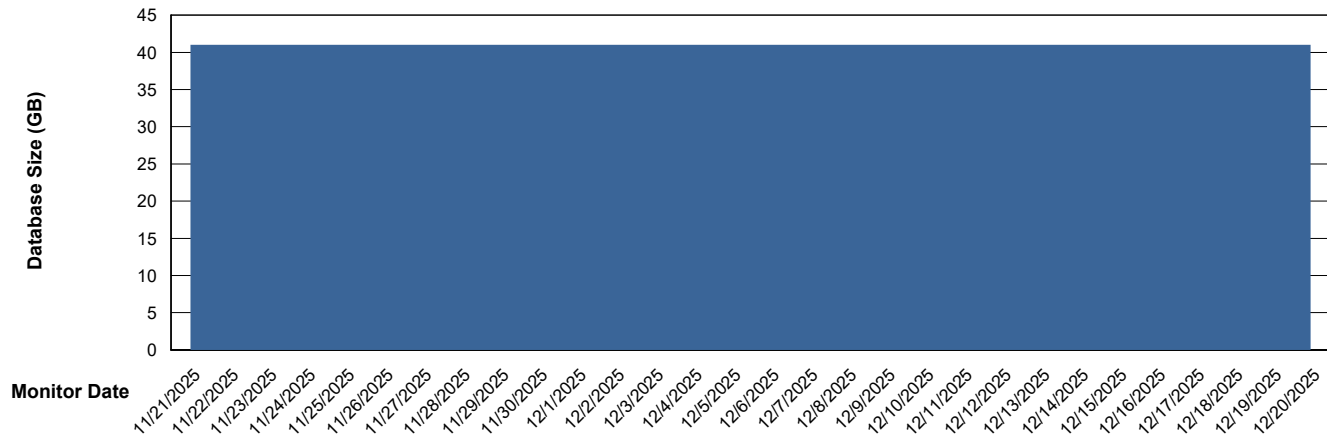

Weekly SLA Customer Report

Customer EUT_Production
Database ID 114

DATABASE SIZE EUT_EUP_PRD_URVINA22T_DB_ABS1

Database growth over last month

DATABASE SIZE EUT_URM_PRD_URVINA26_DB_ABS1

Database growth over last month