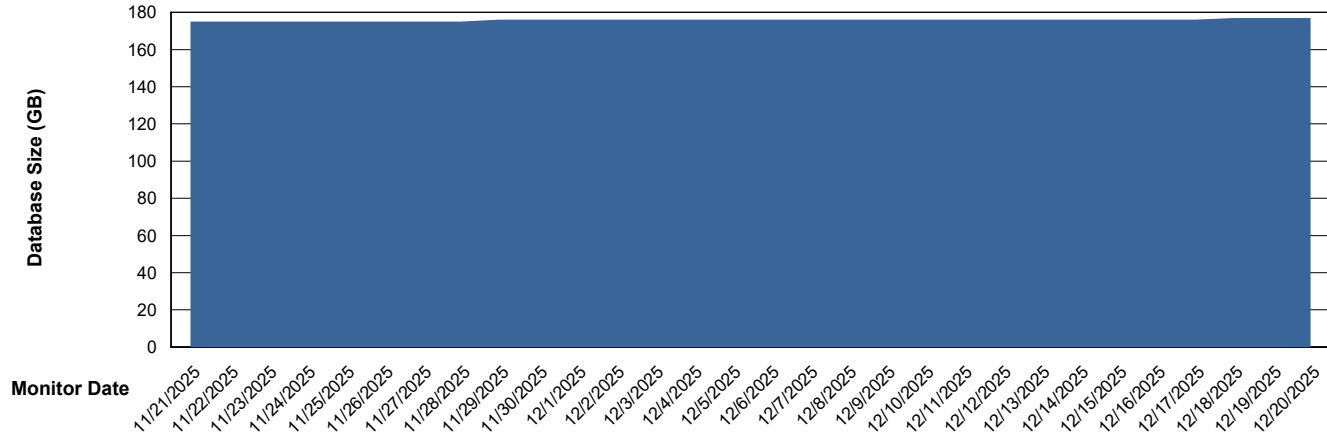

Weekly SLA Customer Report

Customer EUT_Production
Database ID 114

Database Performance EUT_EUP_PRD_URVINA22T_DB_ABS1

Weekly SLA Customer Report

Customer EUT_Production
Database ID 114

Database Performance EUT_URM_PRD_URVINA26_DB_ABS1

Weekly SLA Customer Report

Customer EUT_Production
Database ID 114

DATABASE SIZE EUT_EUP_PRD_URVINA22T_DB_ABS1

Database growth over last month

DATABASE SIZE EUT_URM_PRD_URVINA26_DB_ABS1

Database growth over last month