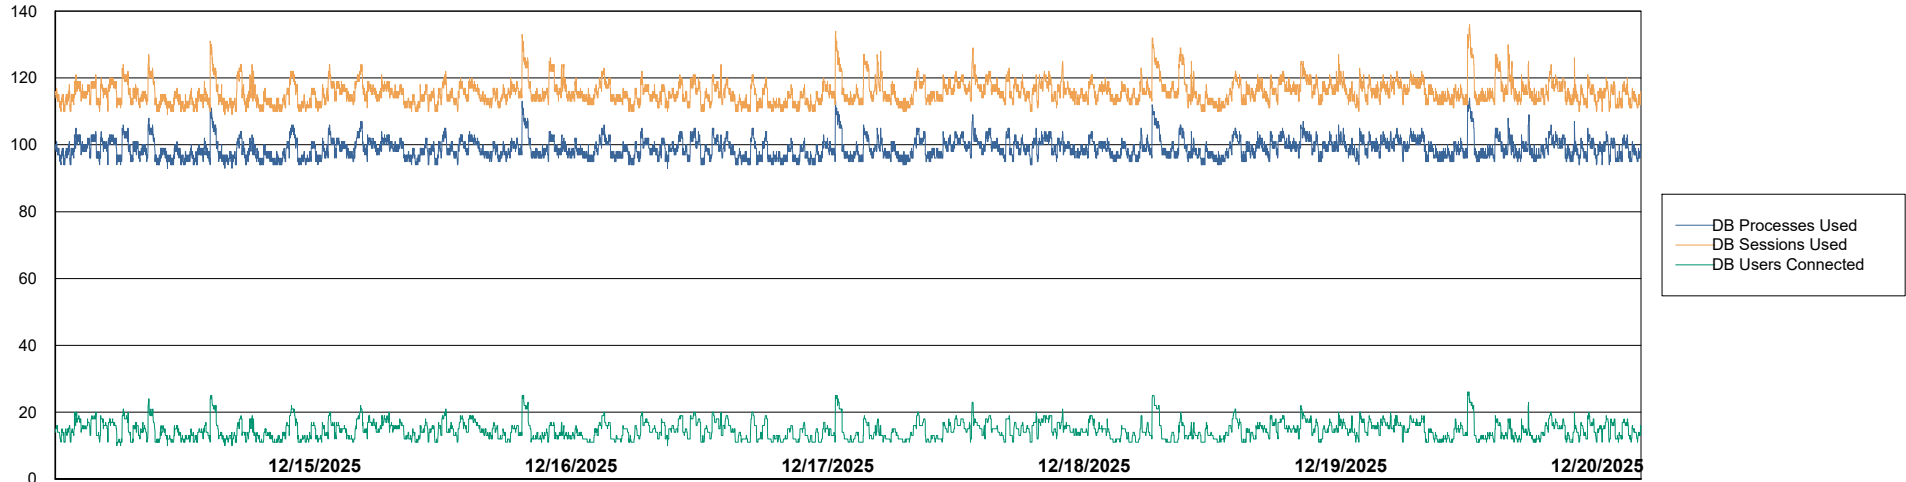

Database Performance ELI_PRD_FRASEQXPRDDB04-BI_ABS1