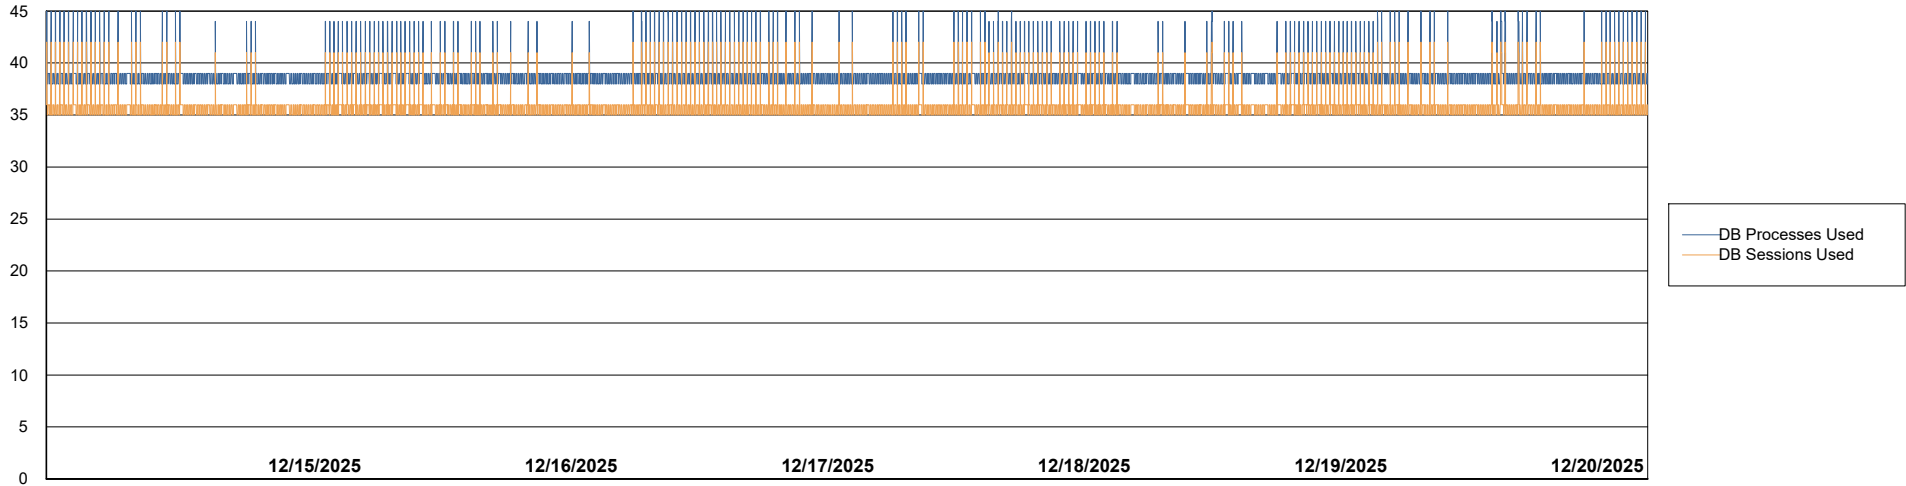

# Weekly SLA Customer Report

Customer ELI\_Production  
Database ID 62

Database Performance ELI\_PRD\_FRASINTQUADB01\_HSBABS1

DB Processes Max 1,000