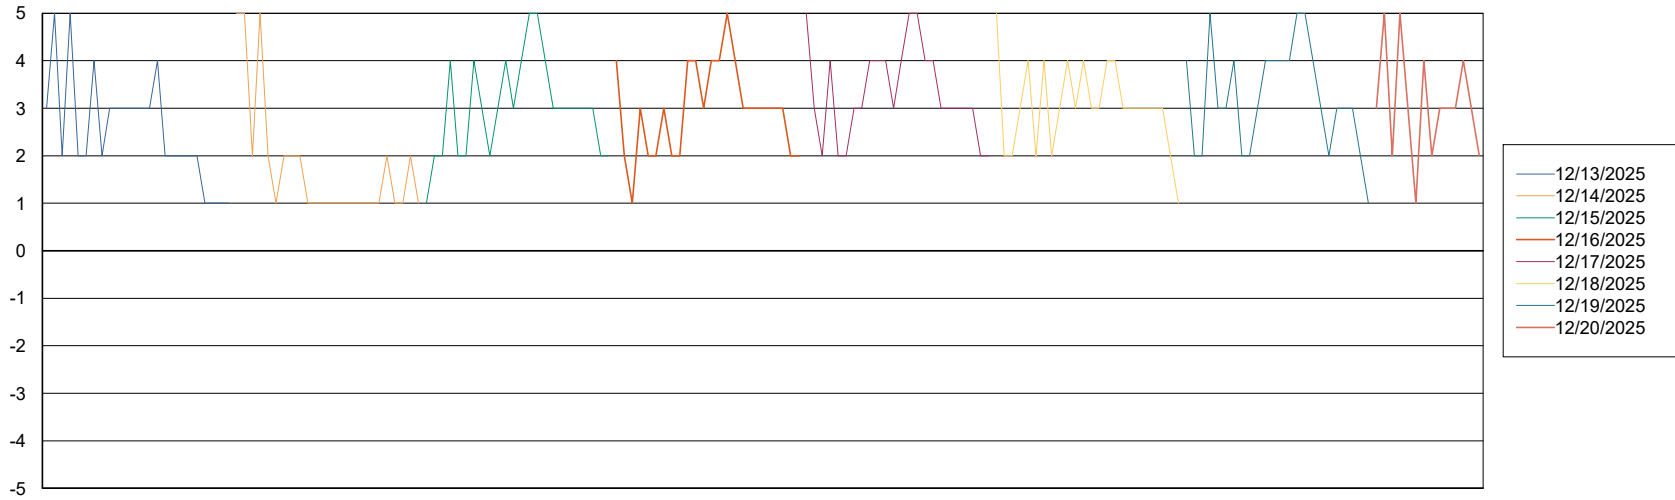

Standby Database Health ELI_Production

Recovery lag for last 7 days