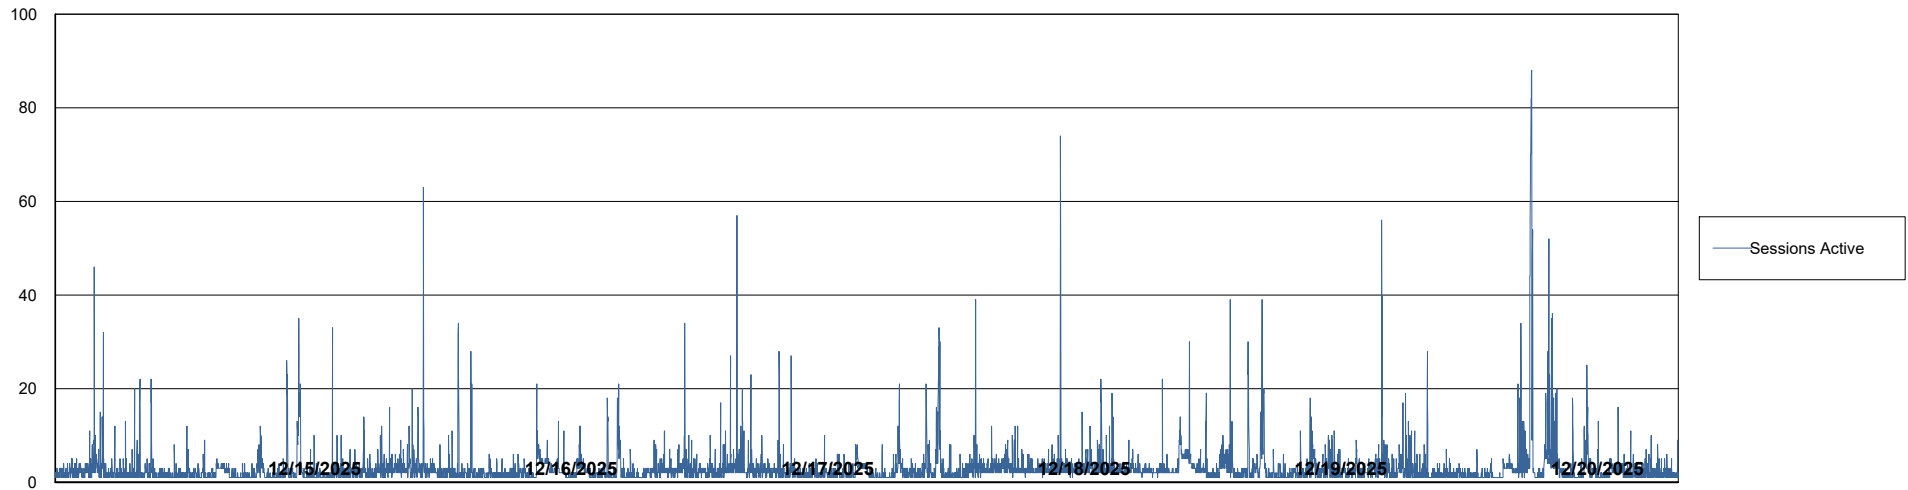

Database Performance ELI_PRD_FRASINTPRDDB01_ABS1