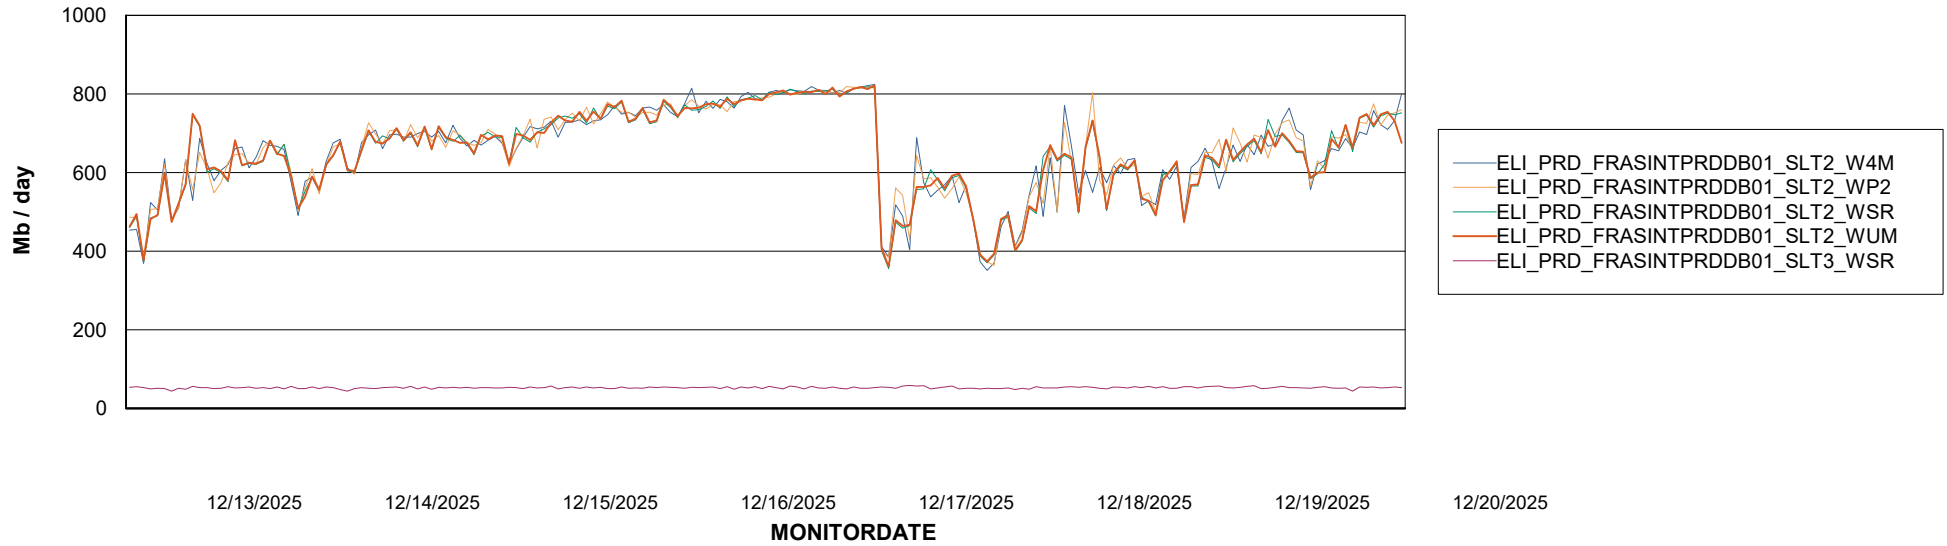

ABSSolute Web Component Services

Avg memory used per ABS Web component