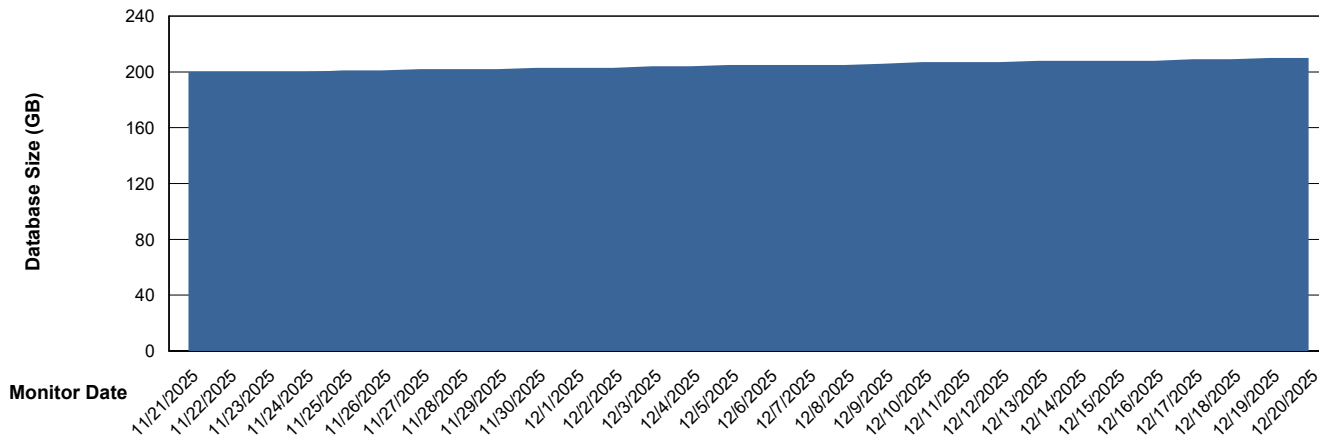

# Weekly SLA Customer Report

Customer ELI\_Production  
Database ID 62

DATABASE SIZE ELI\_PRD\_FRASEQXPRDDB04-BI\_ABS1

### Database growth over last month