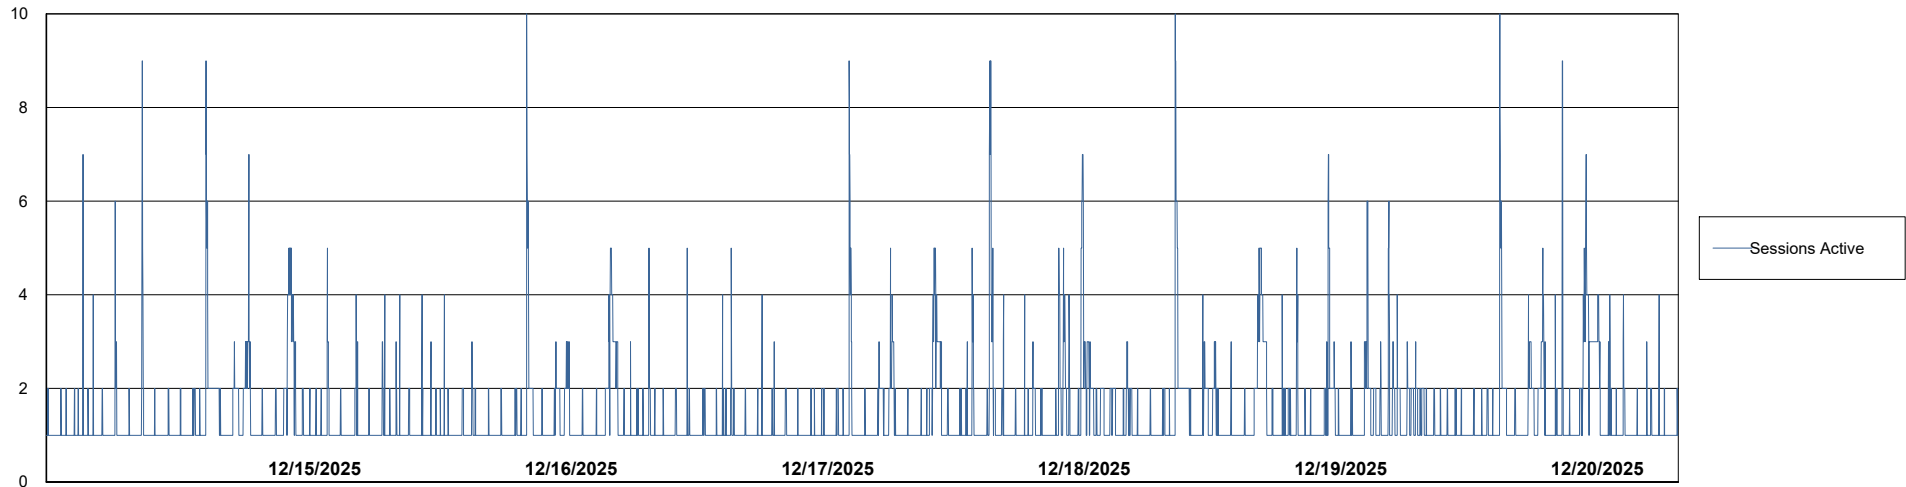

Database Performance ELI_PRD_FRASEQXPRDDB04-BI_ABS1