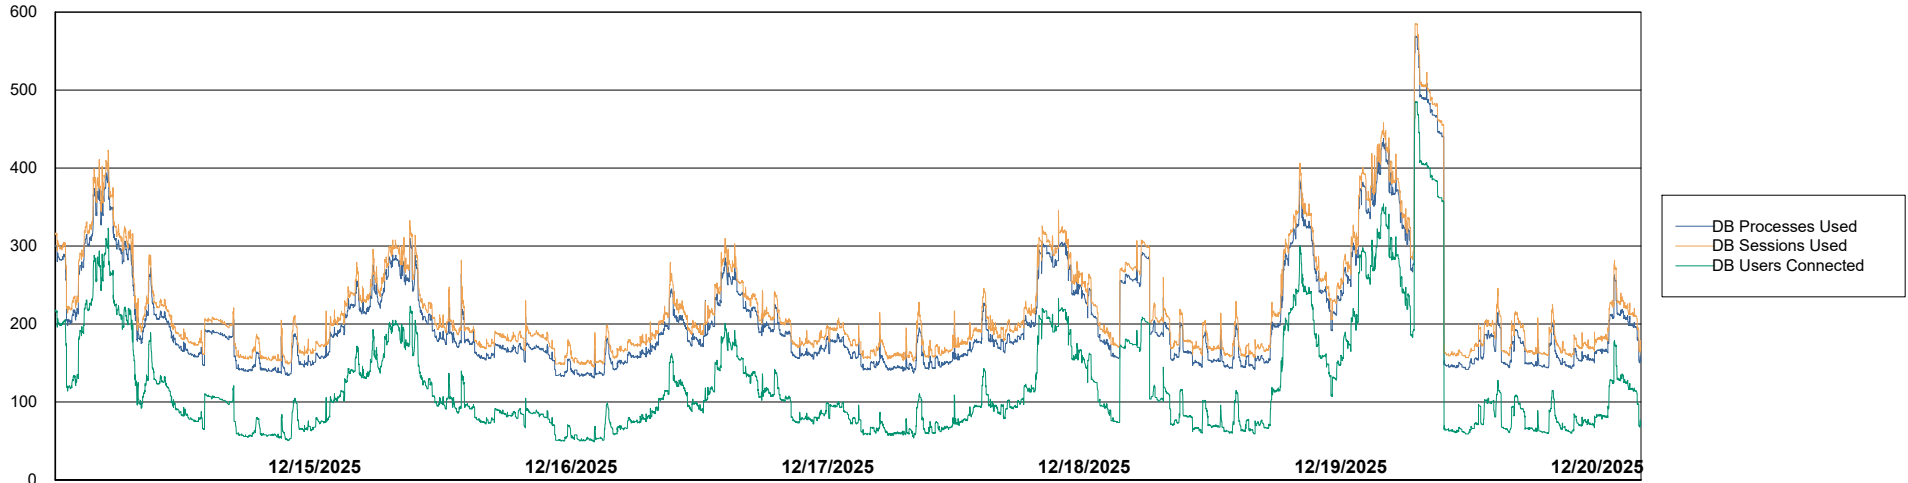

Database Performance ELI_PRD_FRASINTPRDDB01_ABS1