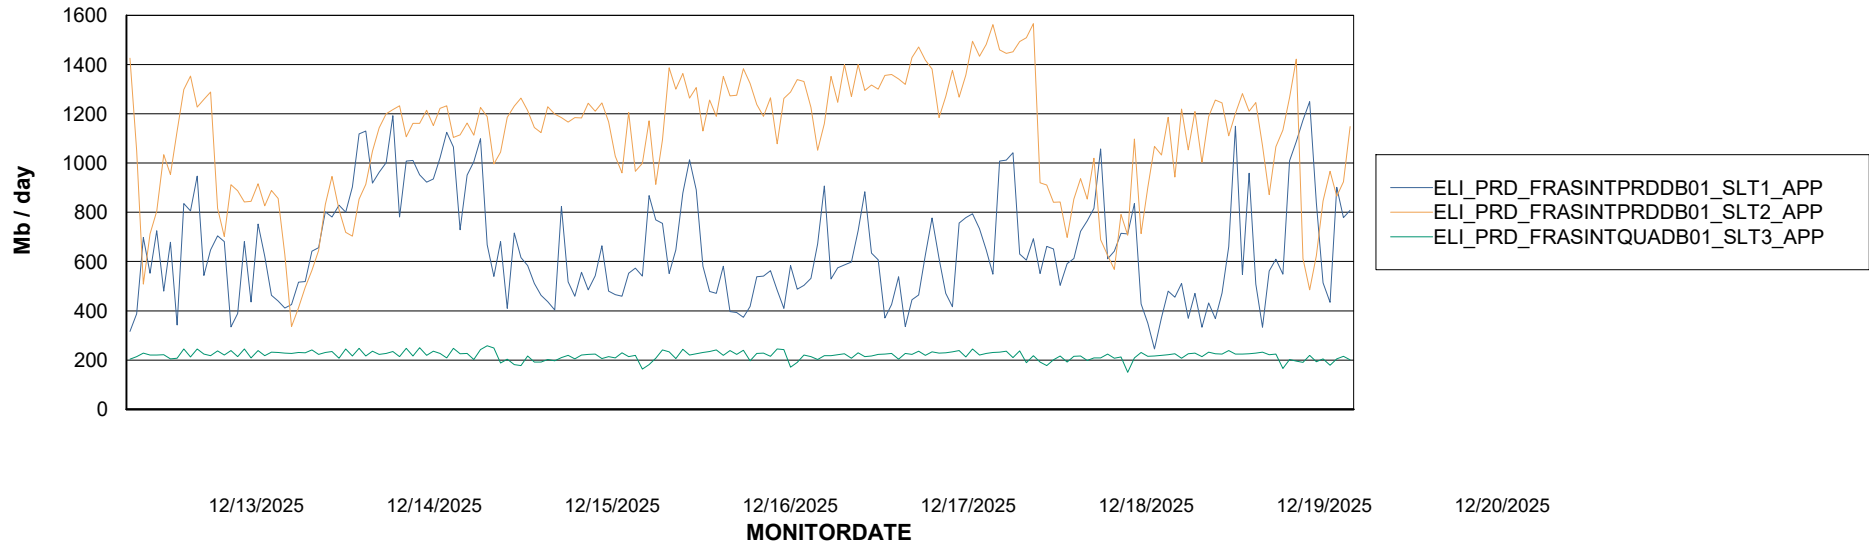

ABSSolute Application Server Services

Avg memory used per ABS Server Service