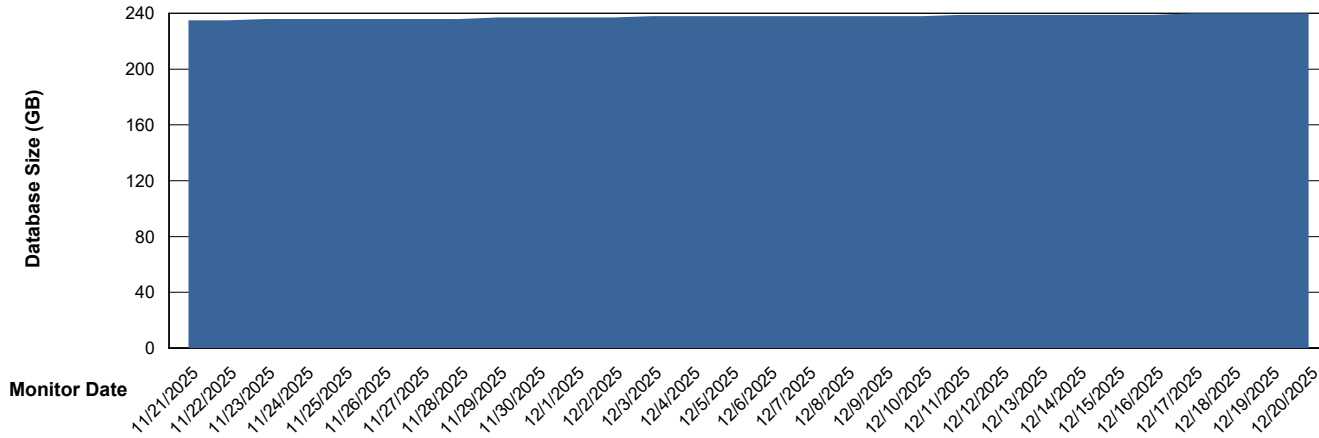

DATABASE SIZE ELI_PRD_FRASEQXPRDDB04-BI_ABS1

Database growth over last month