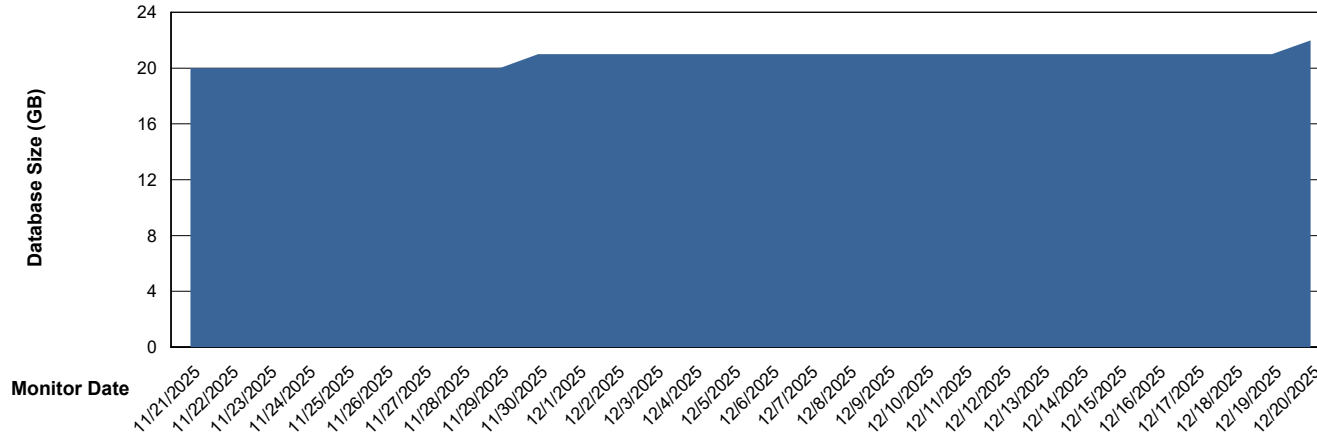

DATABASE SIZE ECT-BI-TOR_ABS1

Database growth over last month