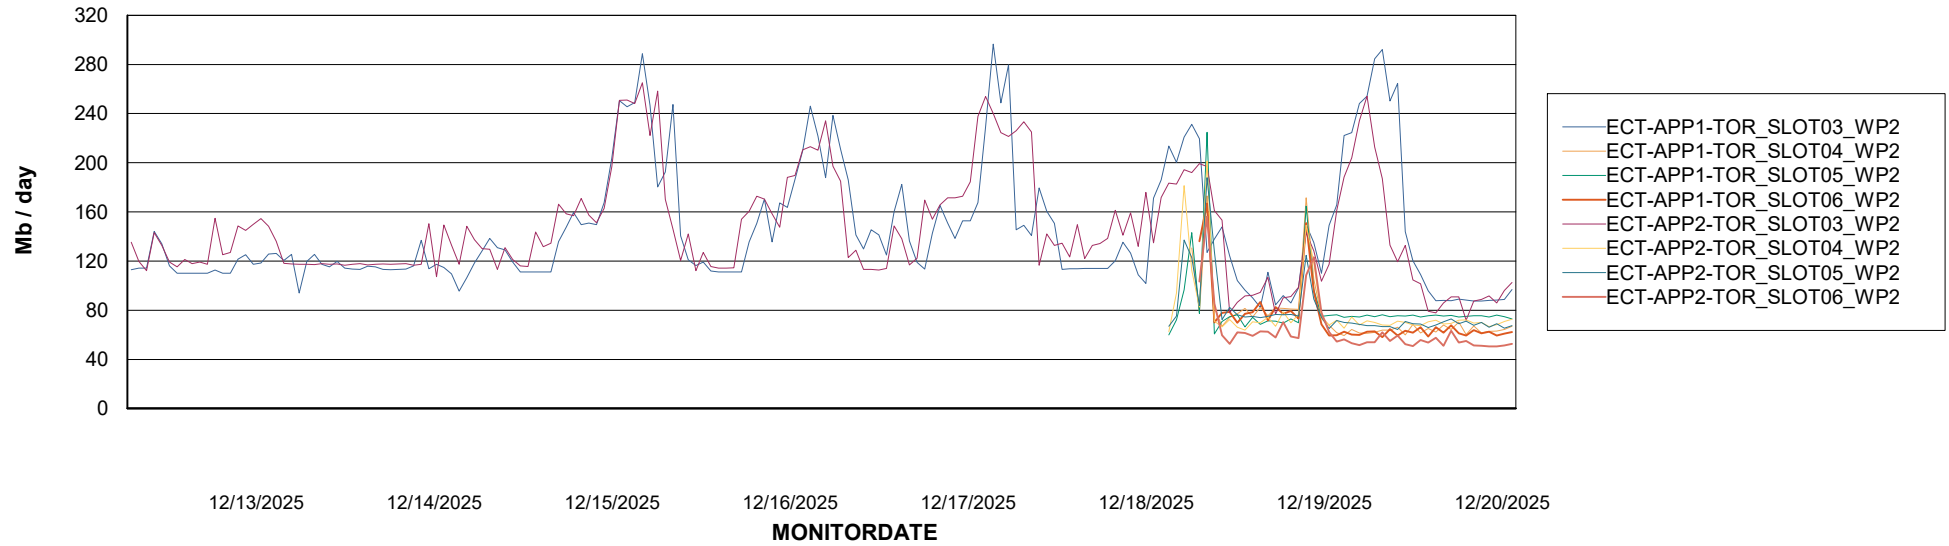

ABSSolute Web Component Services

Avg memory used per ABS Web component