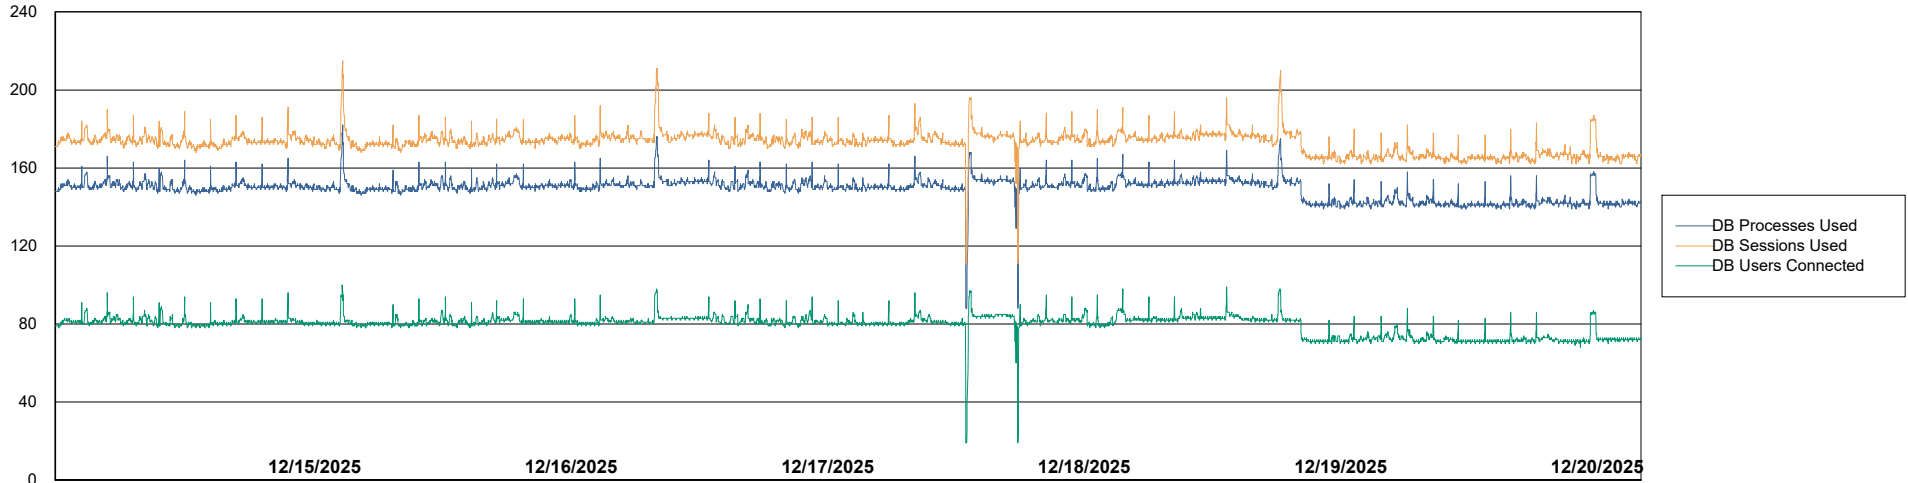

Weekly SLA Customer Report

Customer ECT OCI TOR Production
Database ID 219

Database Performance ECT-BI-TOR_ABS1

Weekly SLA Customer Report

Customer ECT OCI TOR Production
Database ID 219

Database Performance ECT-DBS1-TOR_PROD_ABS1