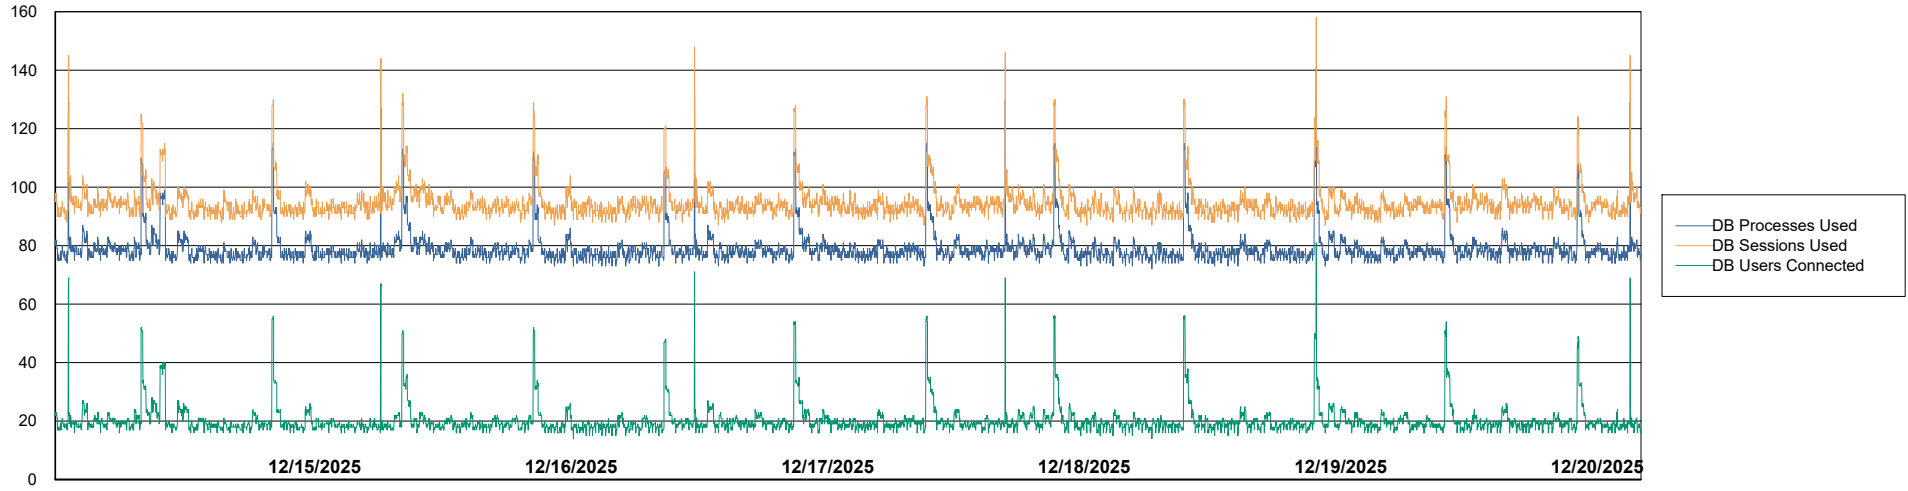

Database Performance ECT-BI-TOR_ABS1