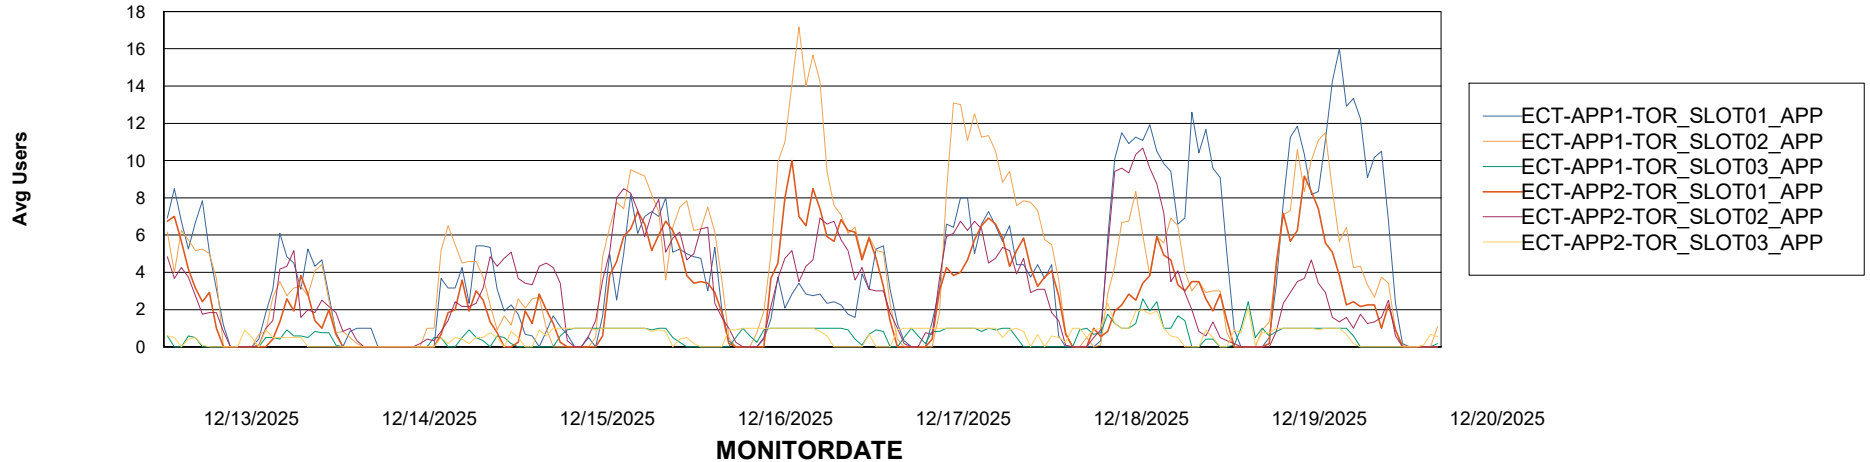

Avg users per day per ABS server