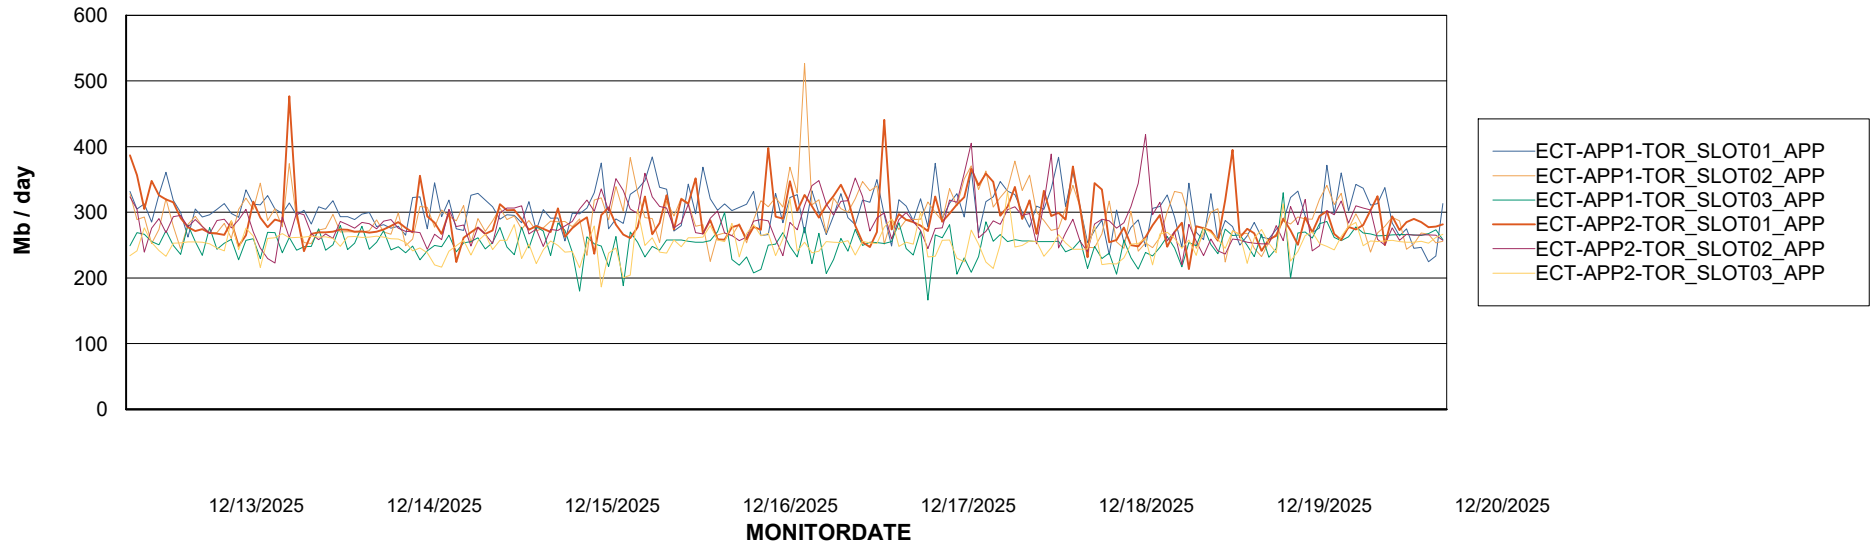

ABSSolute Application Server Services

Avg memory used per ABS Server Service