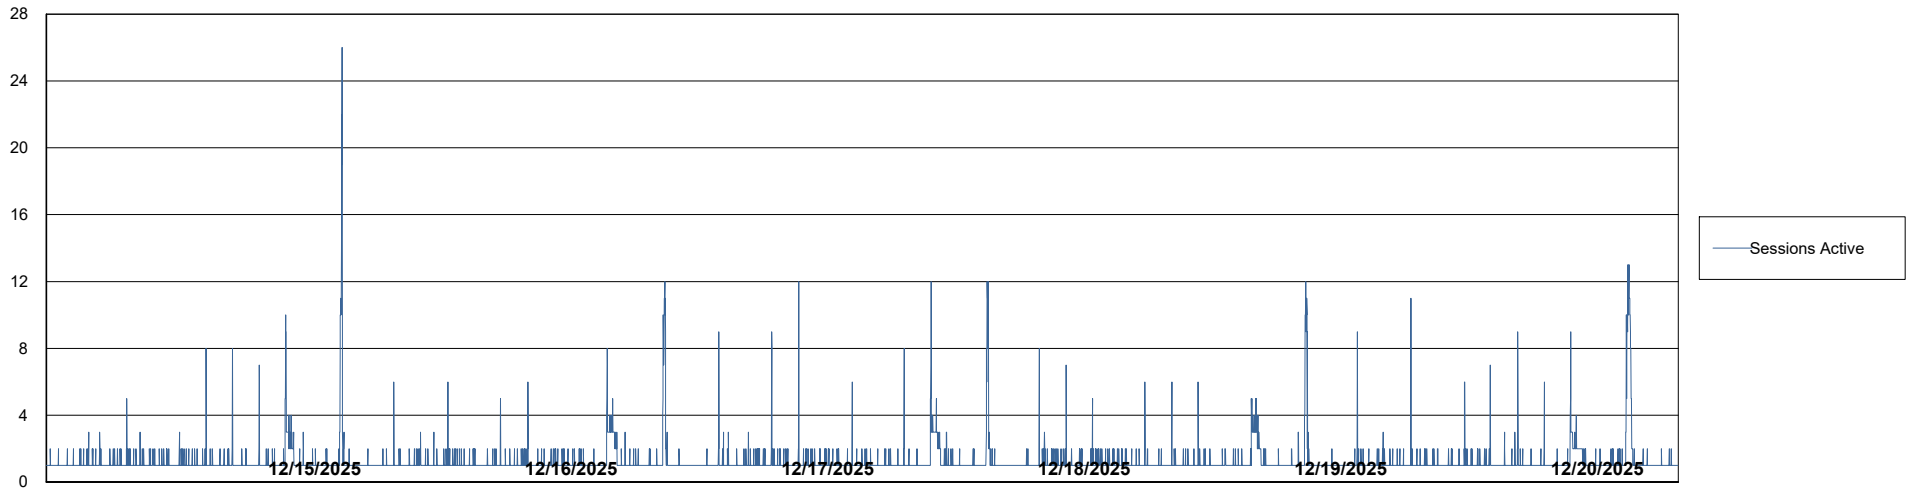

Weekly SLA Customer Report

Customer ECT OCI TOR Production
Database ID 219

Database Performance ECT-BI-TOR_ABS1

Weekly SLA Customer Report

Customer ECT OCI TOR Production
Database ID 219

Database Performance ECT-DBS1-TOR_PROD_ABS1