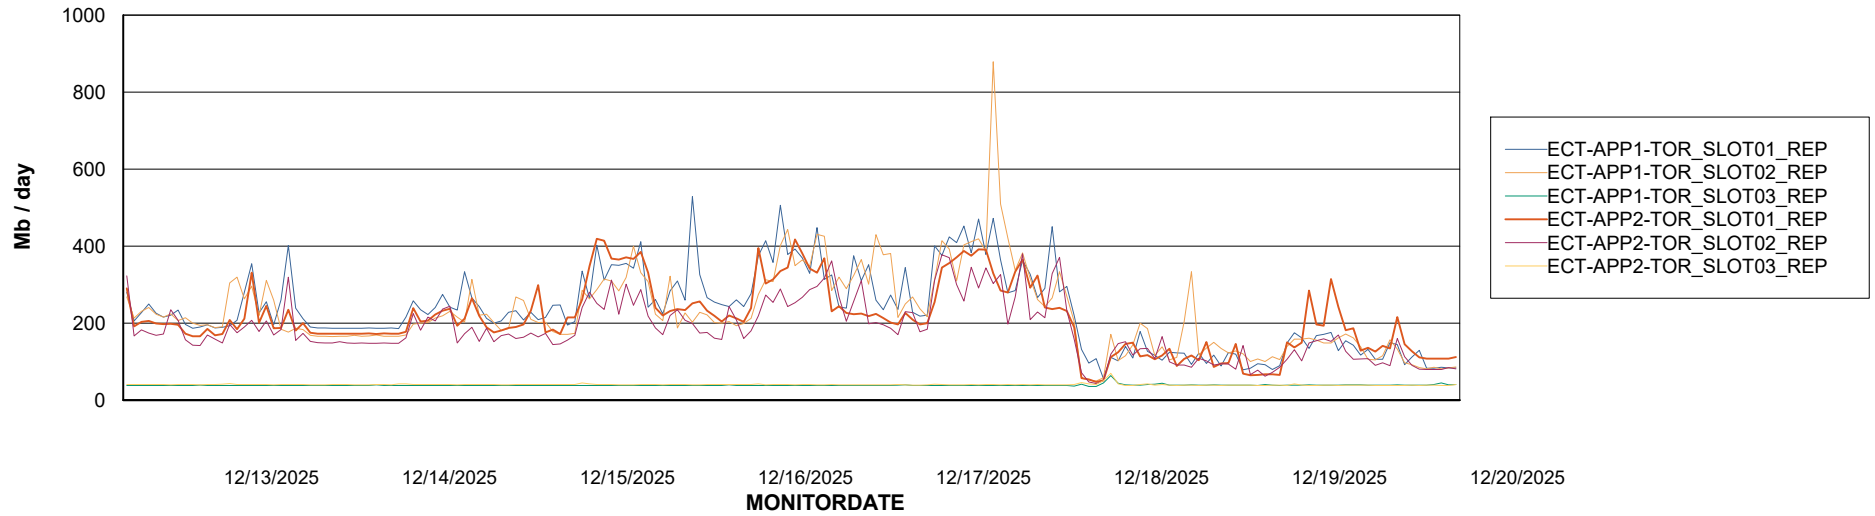

Avg memory used per ABS Server Service

Avg users per day per ABS server

Weekly SLA Customer Report

Customer ECT OCI TOR Production
Database ID 219

ABSSolute Application ReportServer Services

Avg memory used per ReportServer Service