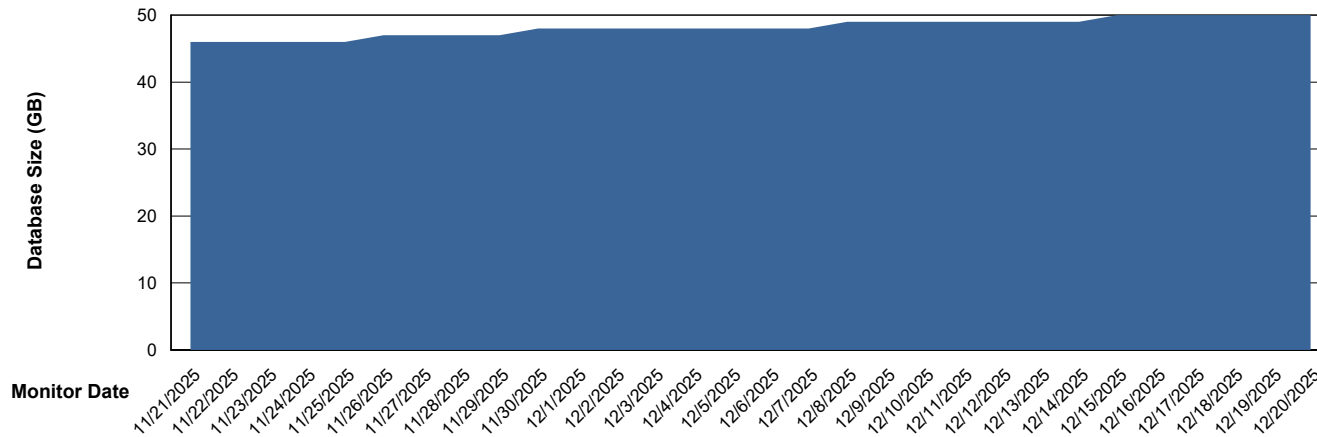

Customer ECT OCI TOR Production
Database ID 219

DATABASE SIZE ECT-BI-TOR_ABS1

Database growth over last month

DATABASE SIZE ECT-DBS1-TOR_PROD_ABS1

Database growth over last month

Weekly SLA Customer Report