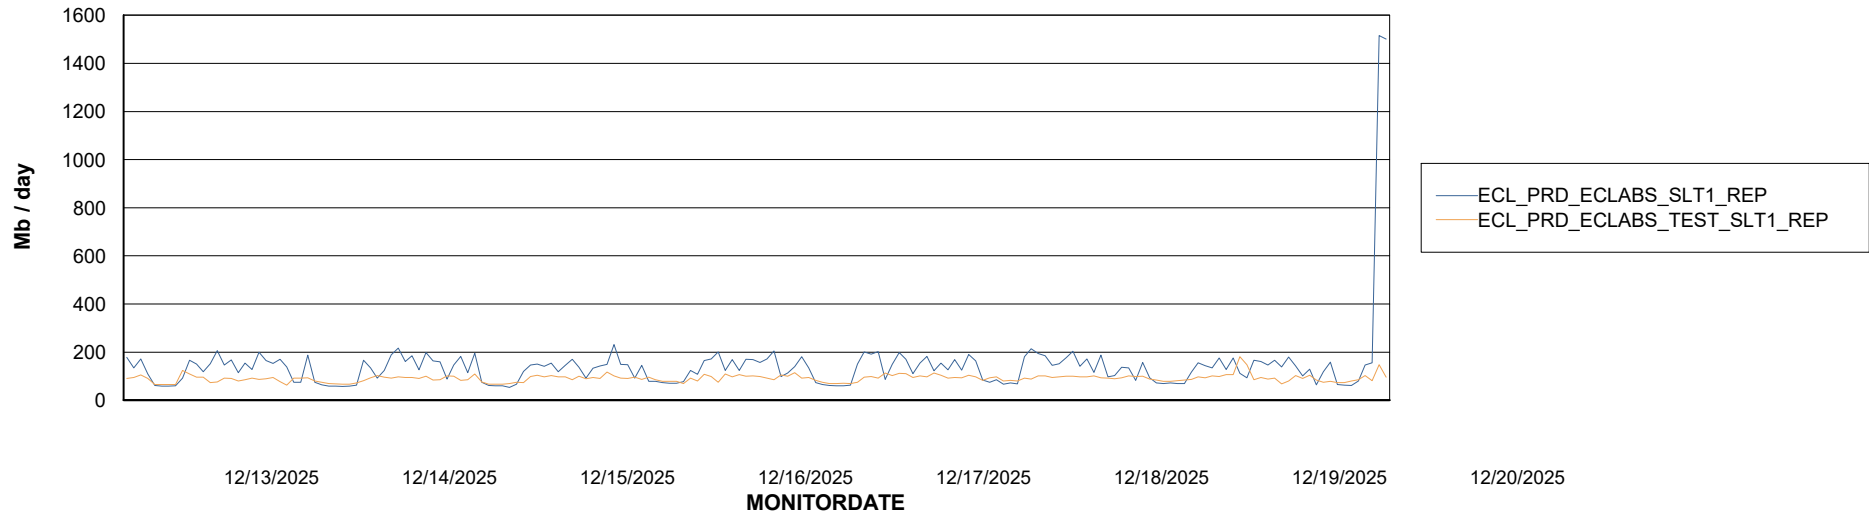

Avg memory used per ABS Server Service

Avg users per day per ABS server

Weekly SLA Customer Report

Customer ECL_Production
Database ID 156

ABSSolute Application ReportServer Services

Avg memory used per ReportServer Service