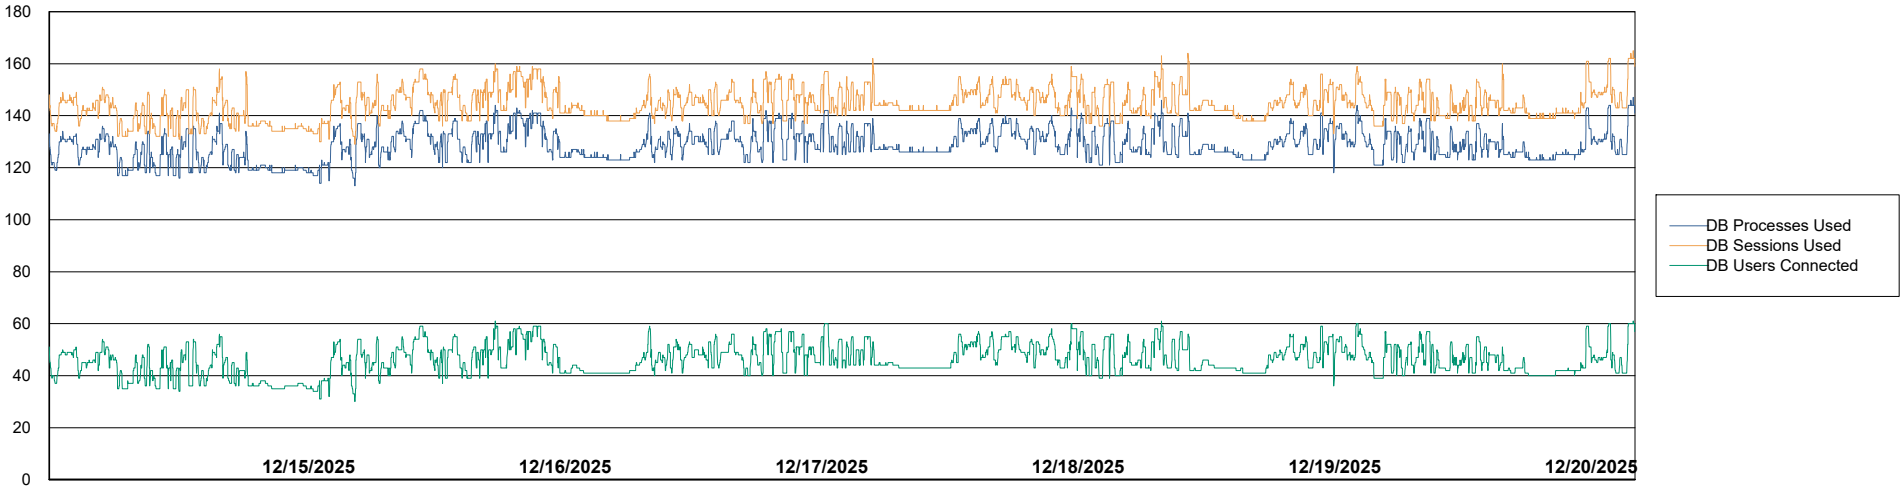

Weekly SLA Customer Report

Customer ECL_Production
Database ID 156

Database Performance ECL_PRD_ECLABS_ABS1

Weekly SLA Customer Report

Customer ECL_Production
Database ID 156

Database Performance ECL_PRD_ECL-ABS-BI_ABS1