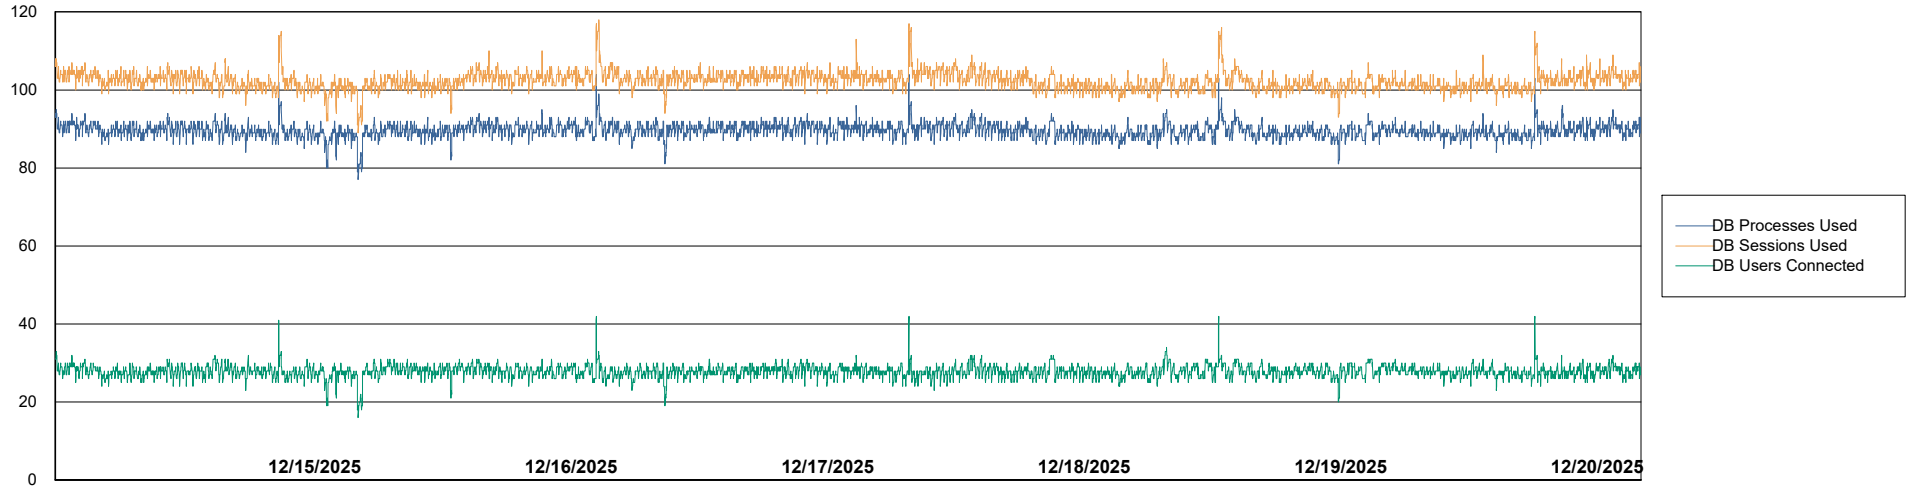

Weekly SLA Customer Report

Customer ECL_Production
Database ID 156

Database Performance ECL_PRD_ECLABS_ABS1

Weekly SLA Customer Report

Customer ECL_Production
Database ID 156

Database Performance ECL_PRD_ECL-ABS-BI_ABS1