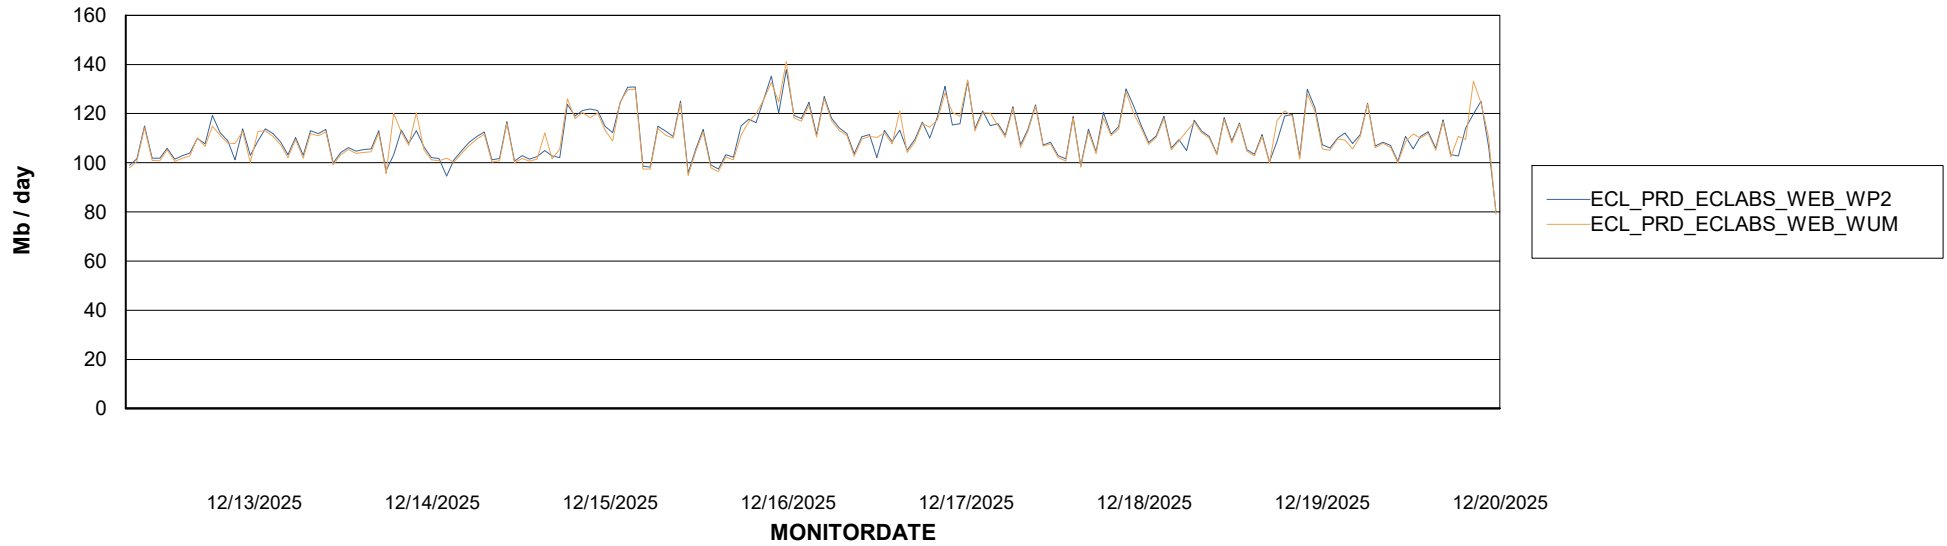

ABSSolute Web Component Services

Avg memory used per ABS Web component