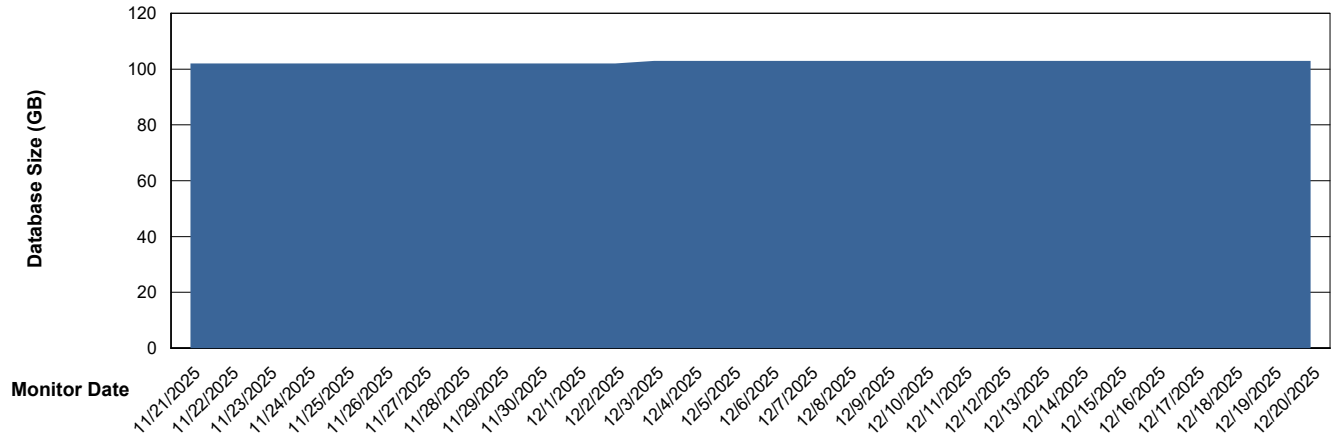

Weekly SLA Customer Report

Customer ECL_Production
Database ID 156

Database Performance ECL_PRD_ECLABS_ABS1

Weekly SLA Customer Report

Customer ECL_Production
Database ID 156

Database Performance ECL_PRD_ECL-ABS-BI_ABS1

Weekly SLA Customer Report

Customer ECL_Production
Database ID 156

Database Performance ECL_PRD_ECLABS-TEST_HSBABS1

DB Processes Max 1,000

Weekly SLA Customer Report

Customer ECL_Production
Database ID 156

DATABASE SIZE ECL_PRD_ECLABS_ABS1

Database growth over last month

DATABASE SIZE ECL_PRD_ECL-ABS-BI_ABS1

Database growth over last month

Weekly SLA Customer Report

Customer ECL_Production
Database ID 156

Database Tablespace ECL_PRD_ECLABS_ABS1