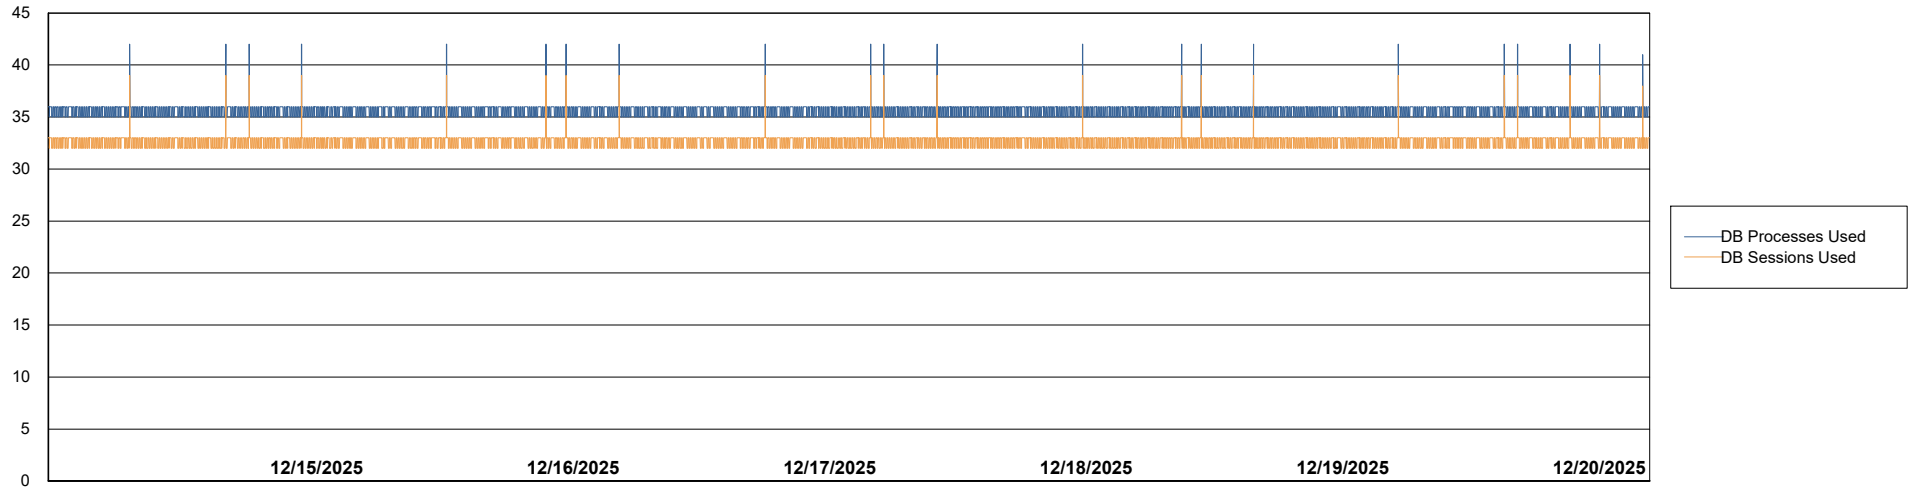

Database Performance ECL_PRD_ECLABS-TEST_HSBABS1

DB Processes Max 1,000