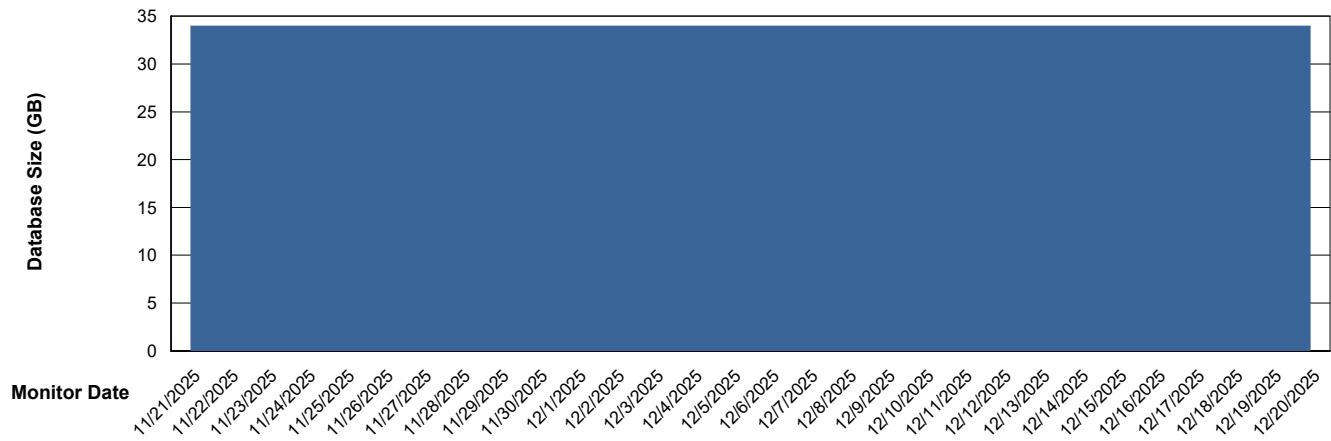

Weekly SLA Customer Report

Customer ECL_Production
Database ID 156

Database Performance ECL_PRD_ECLABS-TEST_HSBABS1

DB Processes Max 1,000

Weekly SLA Customer Report

Customer ECL_Production
Database ID 156

DATABASE SIZE ECL_PRD_ECLABS_ABS1

Database growth over last month

DATABASE SIZE ECL_PRD_ECL-ABS-BI_ABS1

Database growth over last month

Weekly SLA Customer Report

Customer ECL_Production
Database ID 156

Database Tablespace ECL_PRD_ECLABS_ABS1