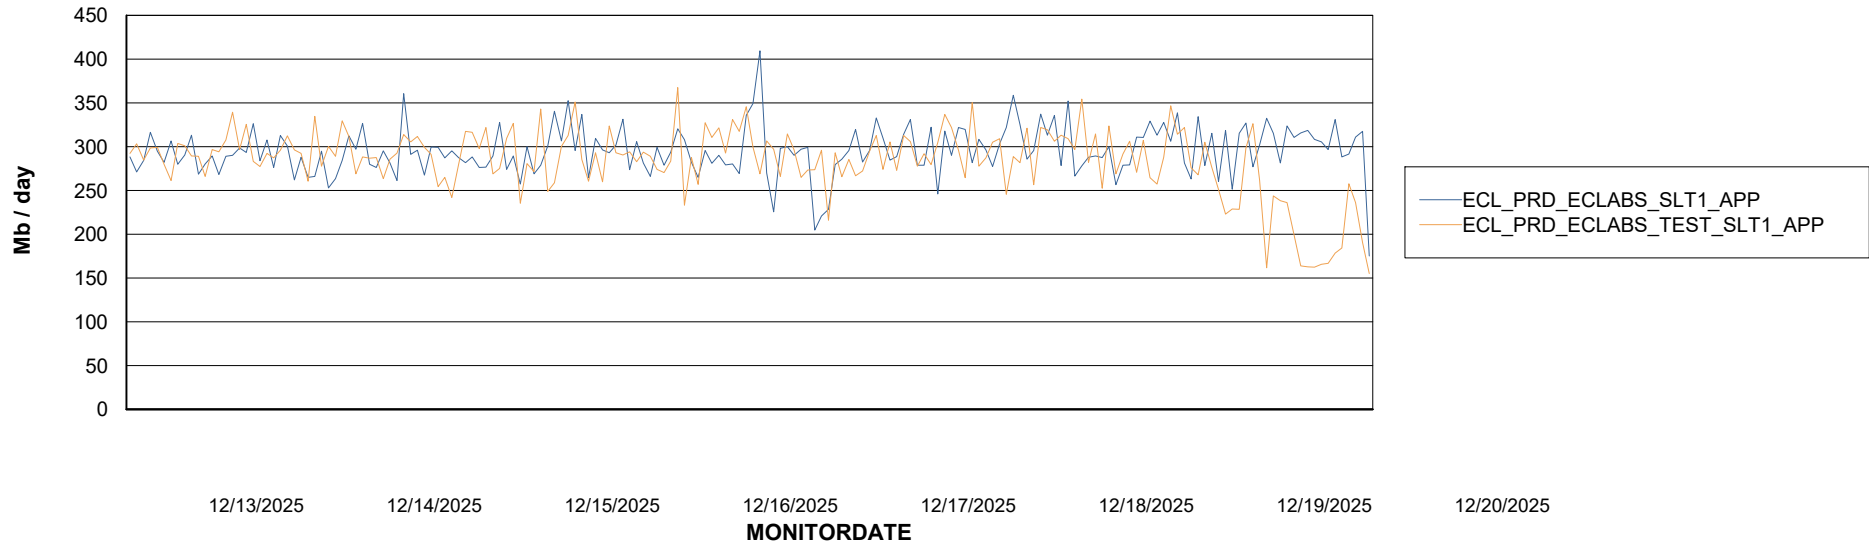

ABSSolute Application Server Services

Avg memory used per ABS Server Service