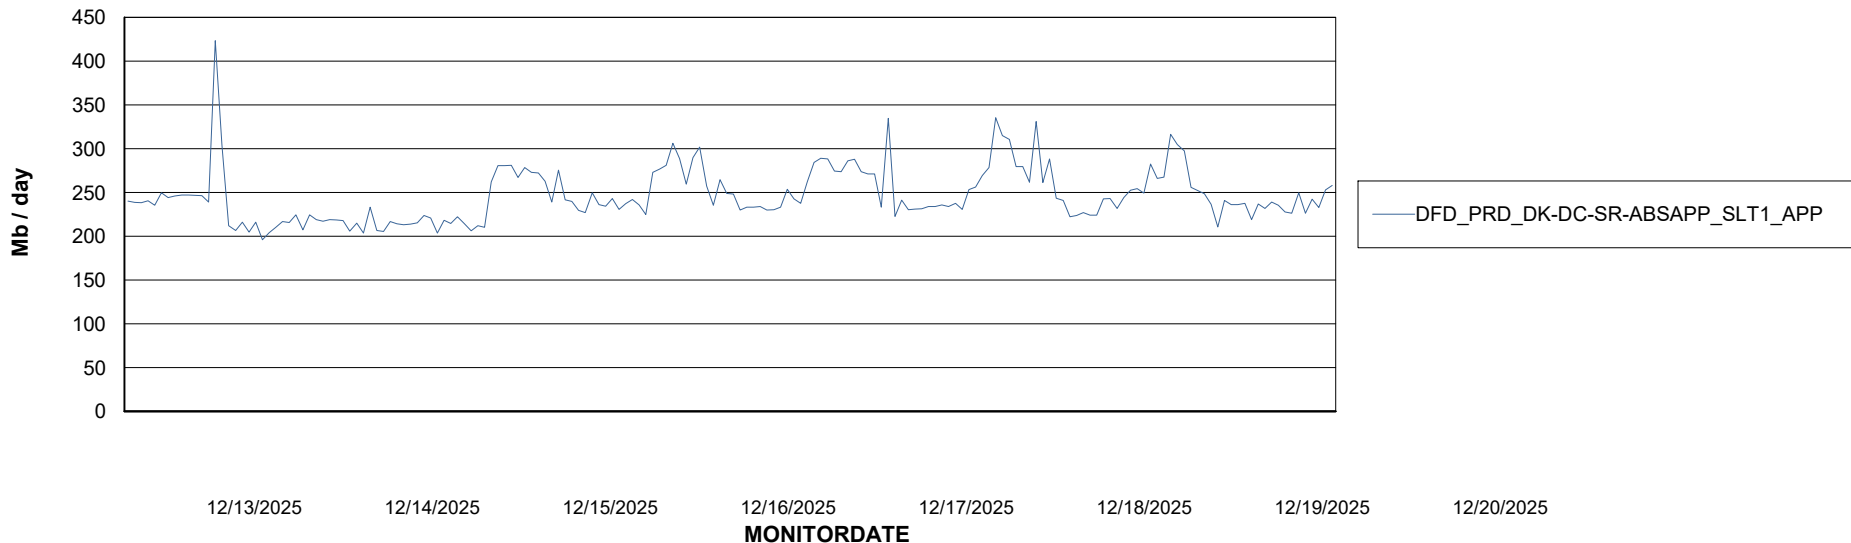

ABSSolute Application Server Services

Avg memory used per ABS Server Service