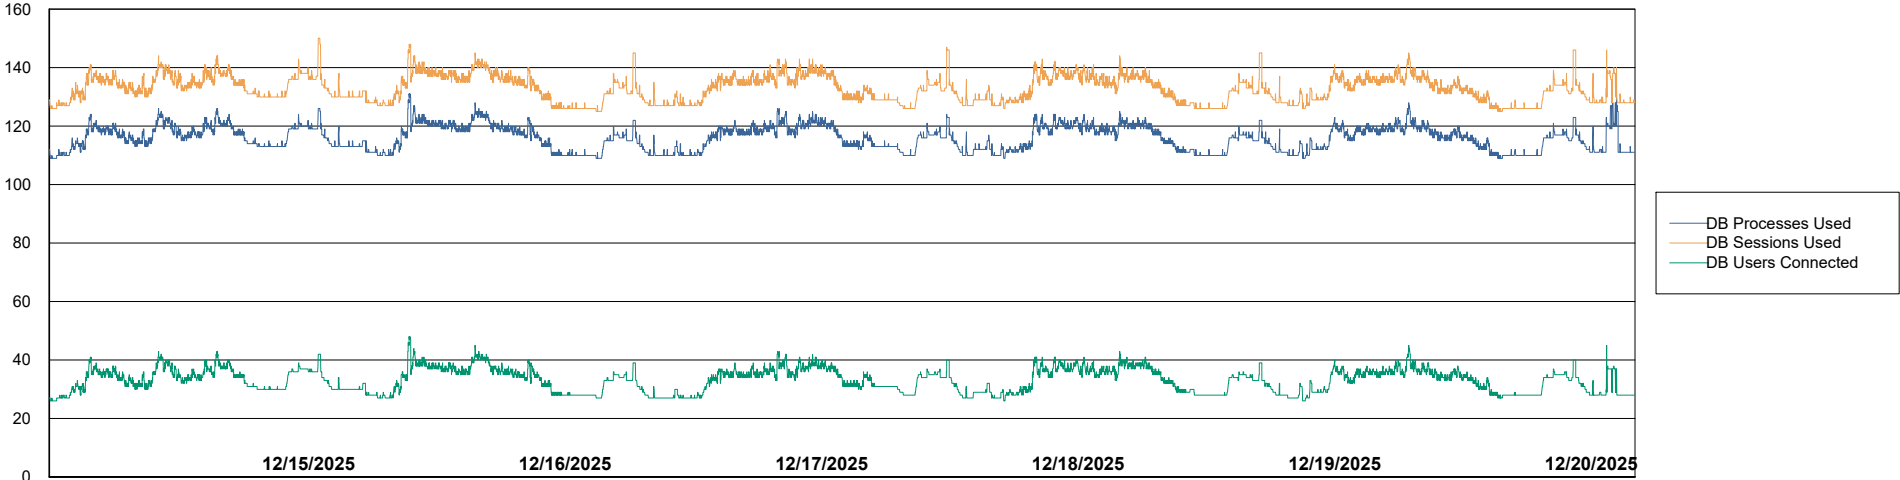

Database Performance CUS_PRD_ABSDB1_ABS1