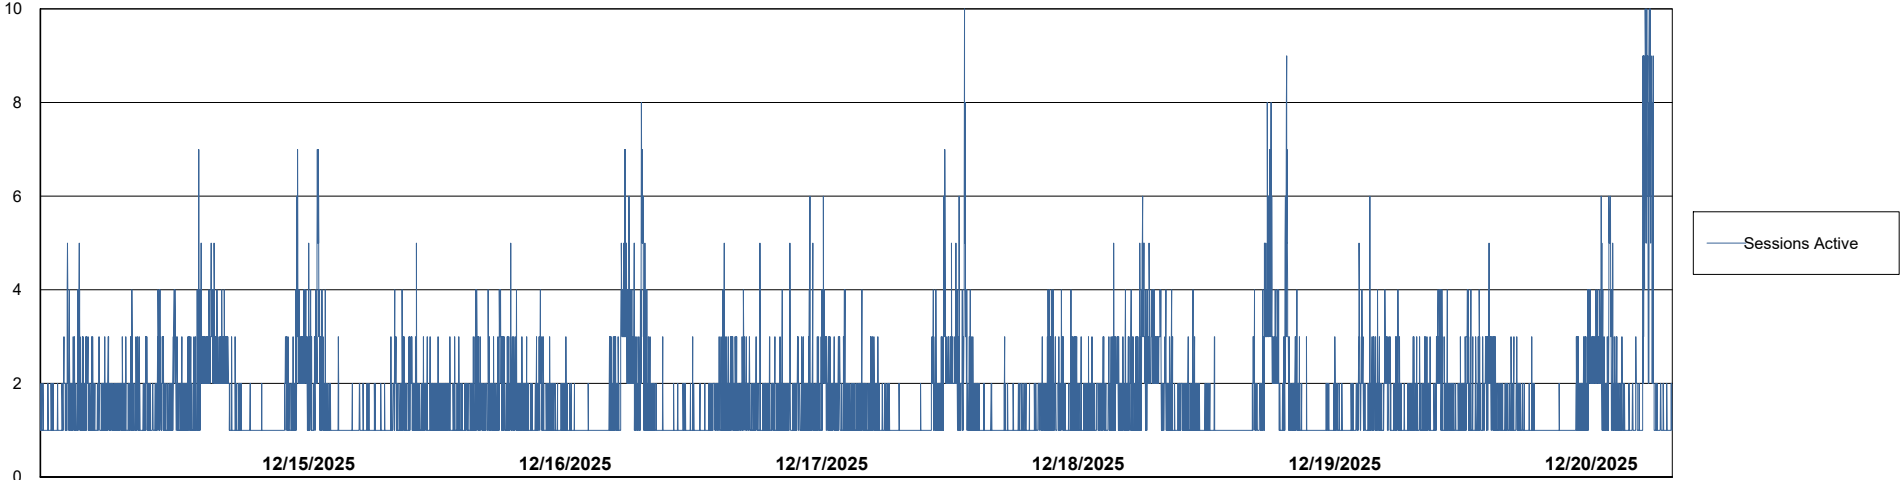

Database Performance CUS_PRD_ABSDB1_ABS1