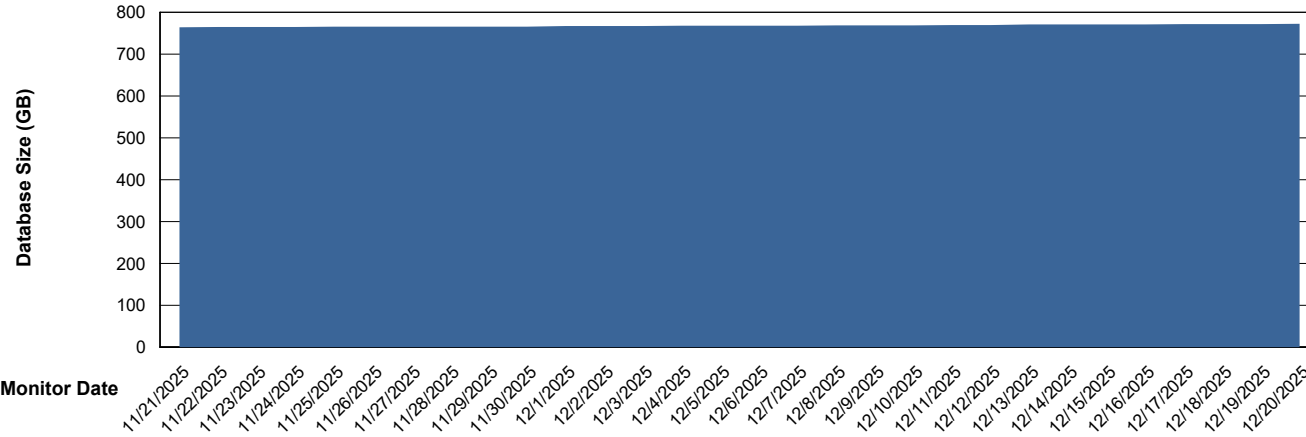

Weekly SLA Customer Report

Customer CUS_Production (24/7)
Database ID 131

Database Performance CUS_PRD_ABSDB1_ABS1

Weekly SLA Customer Report

Customer CUS_Production (24/7)
Database ID 131

Database Performance CUS_PRD_ABSDB2_HSBABS1

DB Processes Max 1,000

Weekly SLA Customer Report

Customer CUS_Production (24/7)
 Database ID 131

DATABASE SIZE CUS_PRD_ABSDB1_ABS1

Database growth over last month

Database Tablespace CUS_PRD_ABSDB1_ABS1

Date	Tablespace Name	Filesize (Gb)	Usedsize (Gb)	Percentage free
12/20/2025	ABSDATA	333	279	16
	INDX	576	478	17
12/19/2025	ABSDATA	333	279	16
	INDX	576	477	17
12/18/2025	ABSDATA	333	279	16
	INDX	576	477	17
12/17/2025	ABSDATA	333	279	16
	INDX	576	477	17
12/16/2025	ABSDATA	333	279	16
	INDX	576	476	17
12/15/2025	ABSDATA	333	279	16
	INDX	576	476	17
12/14/2025	ABSDATA	333	278	16
	INDX	566	476	16

Weekly SLA Customer Report

Customer CUS_Production (24/7)
Database ID 131

Standby Database Health CUS_Production (24/7)

Recovery lag for last 7 days

Weekly SLA Customer Report

Customer CUS_Production (24/7)
Database ID 131