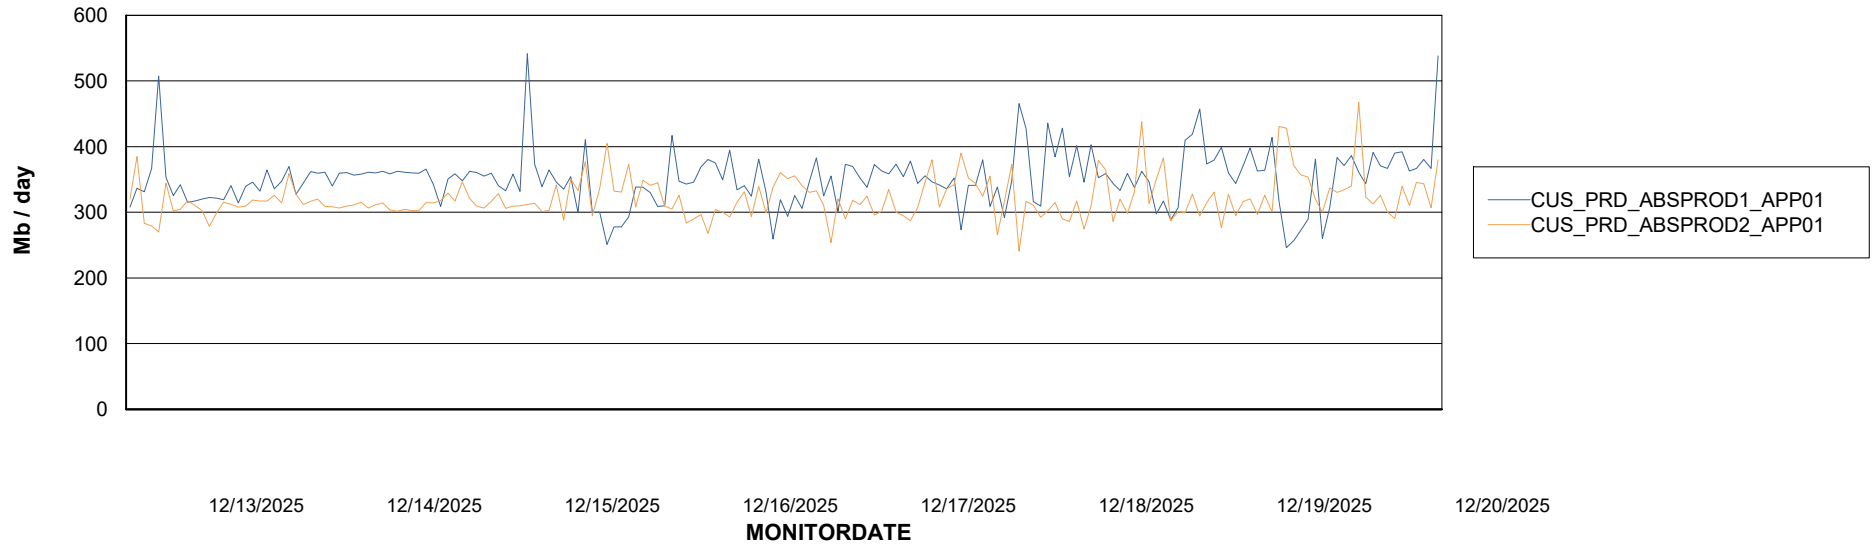

ABSSolute Application Server Services

Avg memory used per ABS Server Service