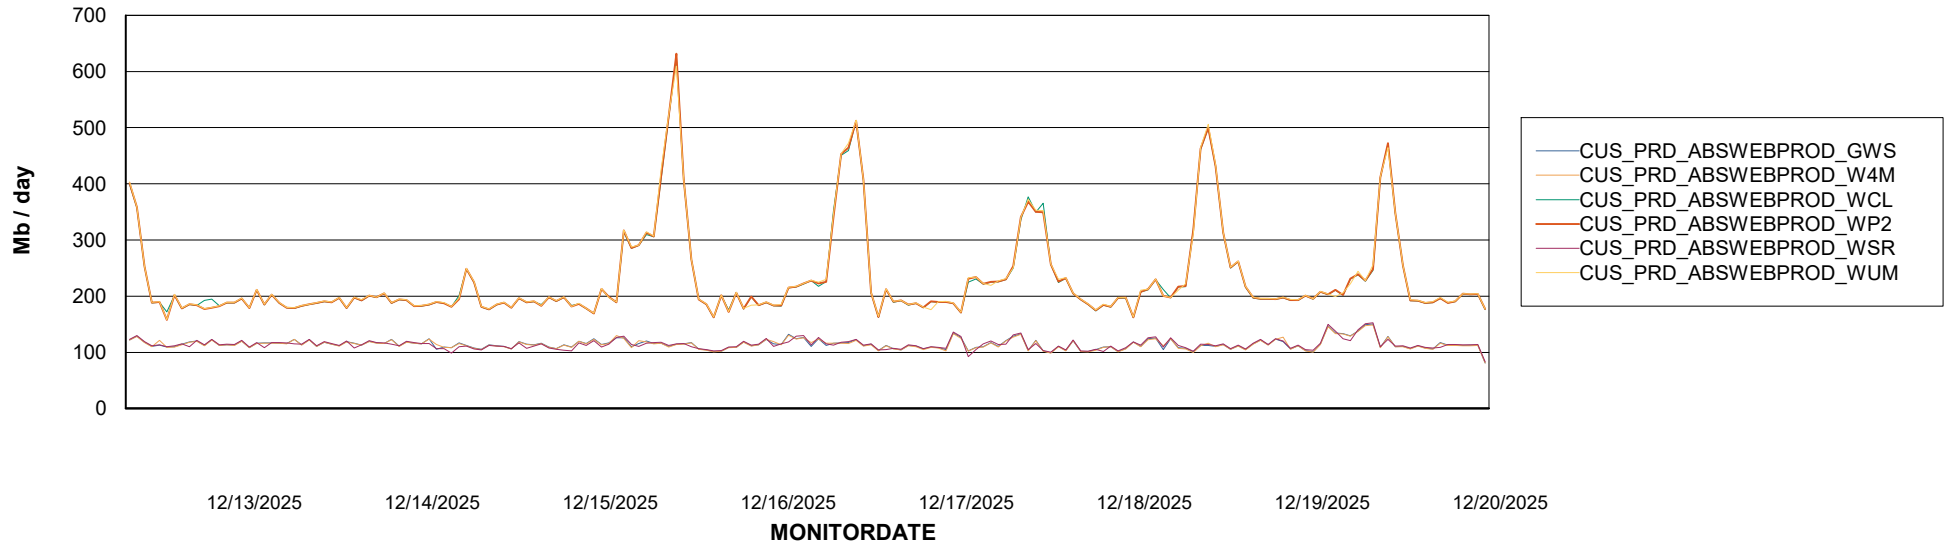

Avg memory used per ReportServer Service

Weekly SLA Customer Report

Customer CUS_Production (24/7)
Database ID 131

ABSSolute Web Component Services

Avg memory used per ABS Web component

Weekly SLA Customer Report