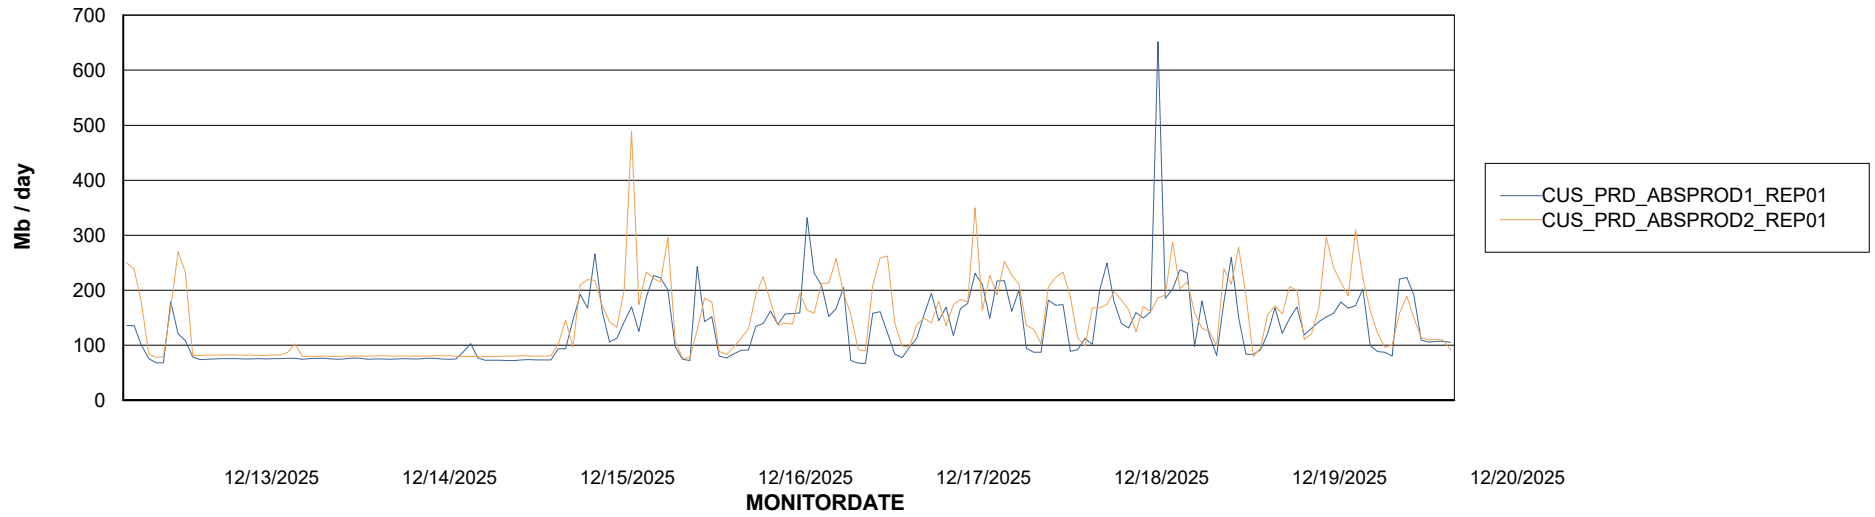

ABSSolute Application ReportServer Services

Avg memory used per ReportServer Service