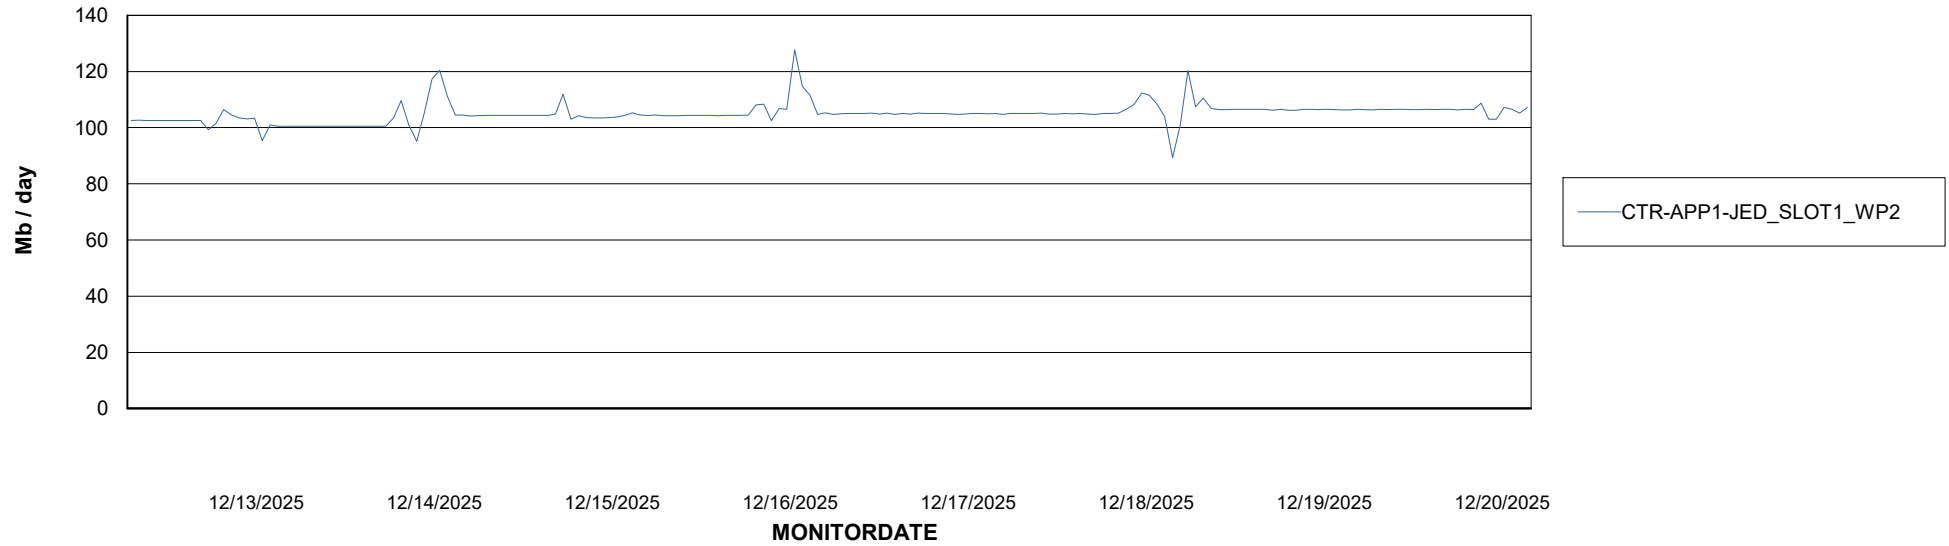

ABSSolute Web Component Services

Avg memory used per ABS Web component