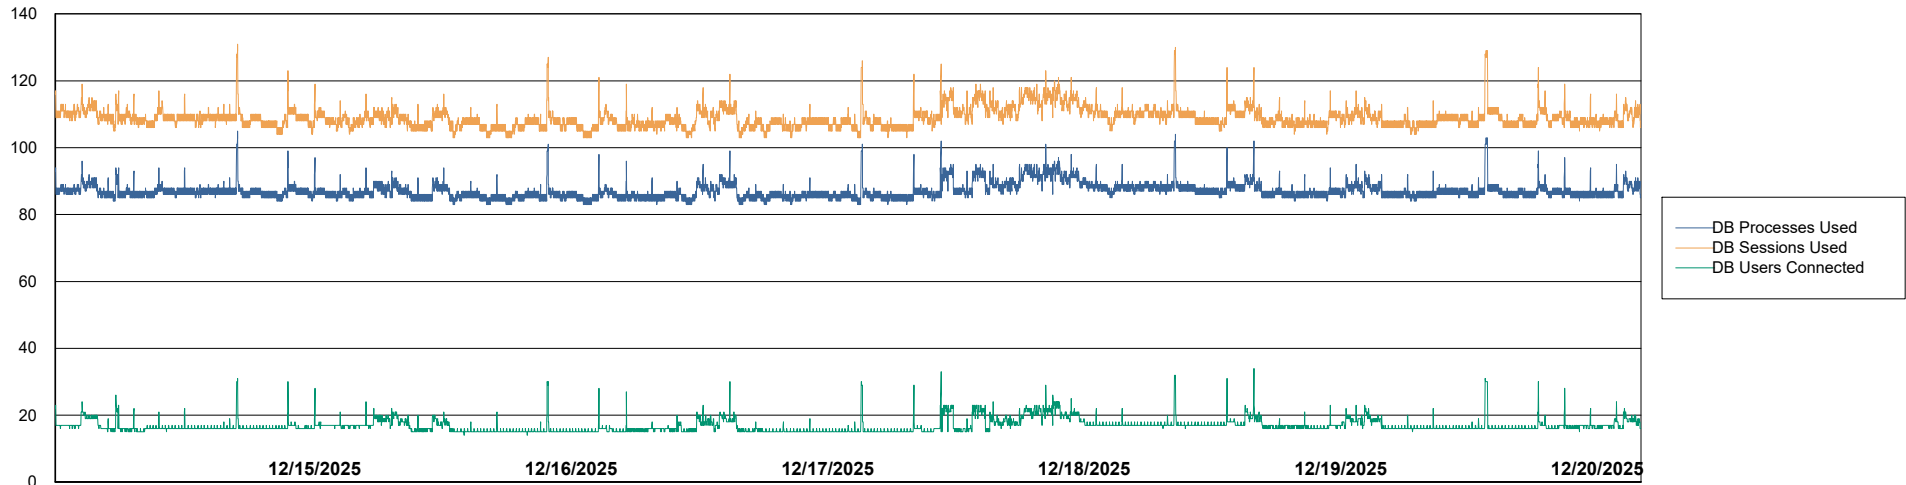

Weekly SLA Customer Report

Customer CTR OCI JED Production
Database ID 207

Database Performance CTR-BI-JED_ABS1

Weekly SLA Customer Report

Customer CTR OCI JED Production
Database ID 207

Database Performance CTR-DBS1-JED_PROD_ABS1