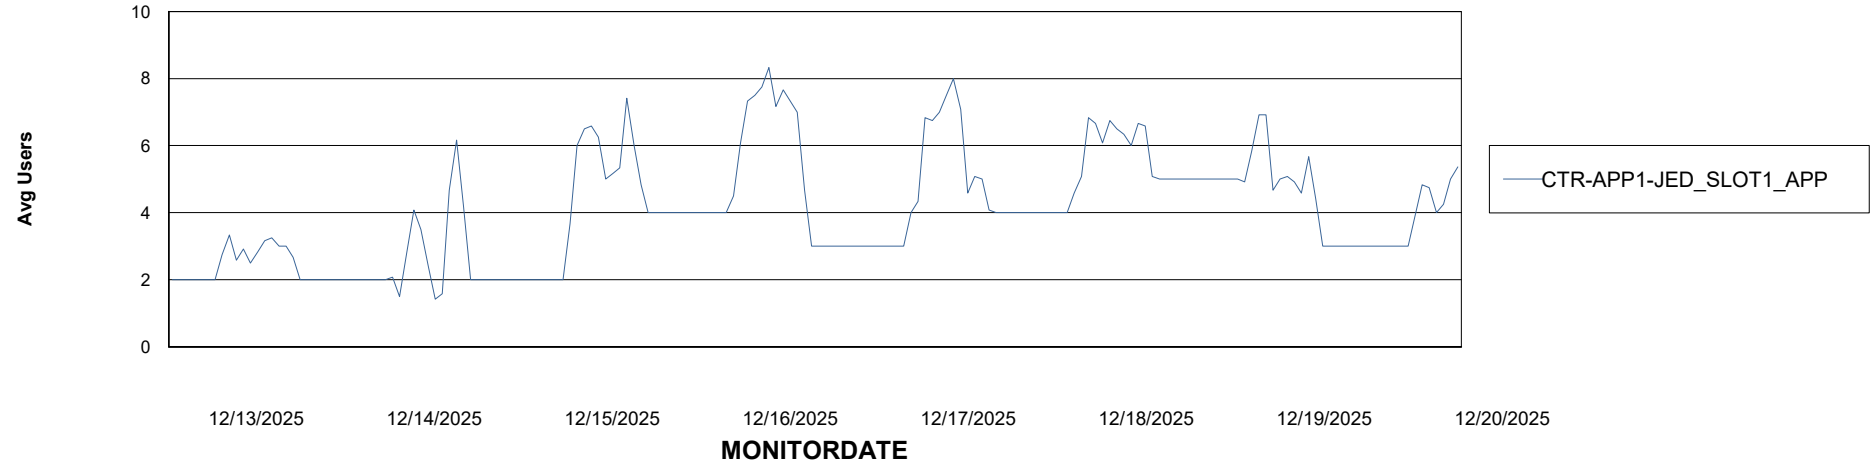

Avg users per day per ABS server