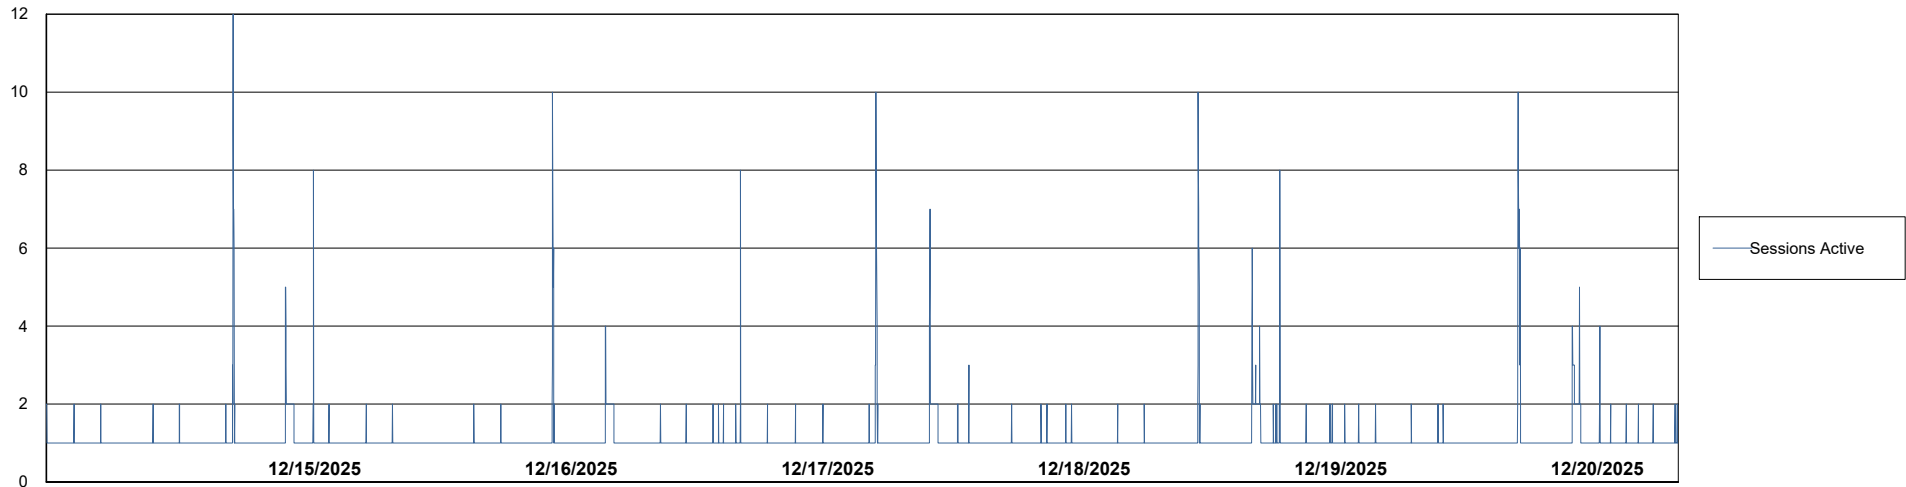

Weekly SLA Customer Report

Customer CTR OCI JED Production
Database ID 207

Database Performance CTR-BI-JED_ABS1

Weekly SLA Customer Report

Customer CTR OCI JED Production
Database ID 207

Database Performance CTR-DBS1-JED_PROD_ABS1