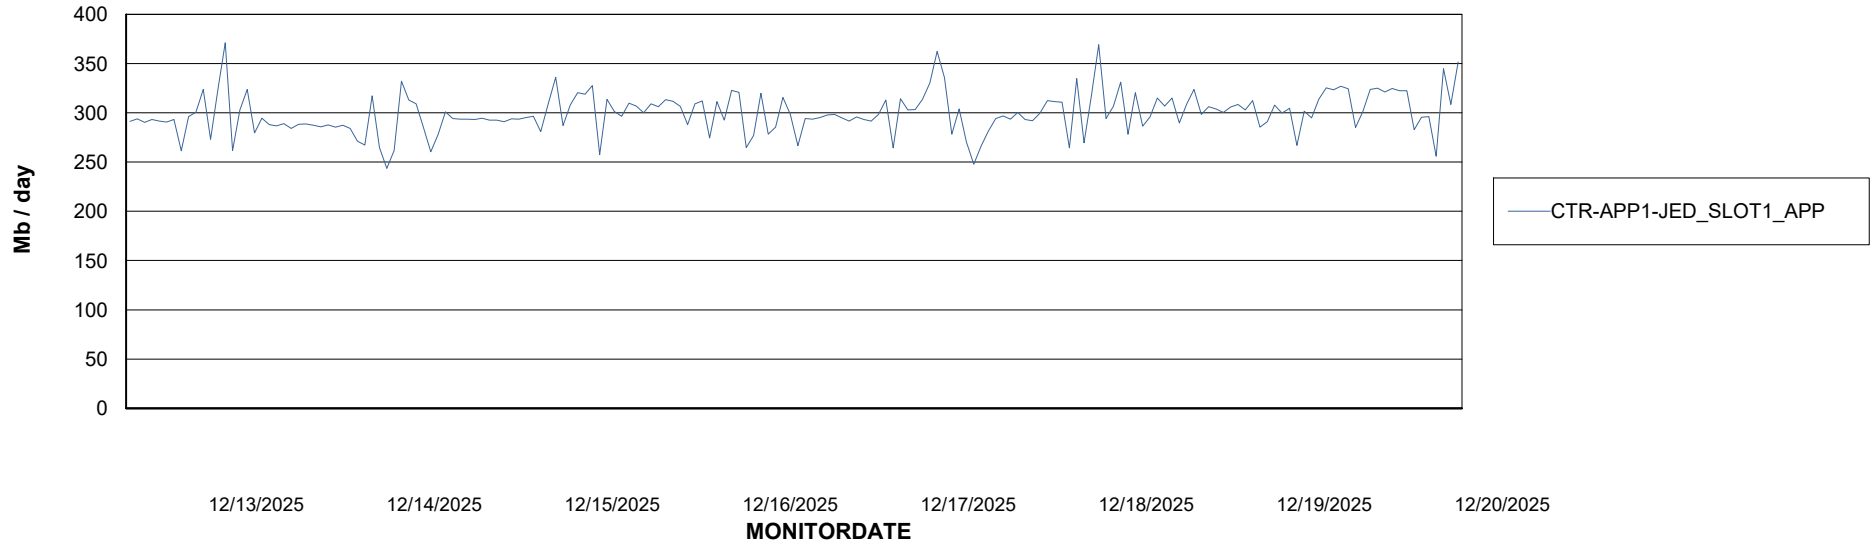

Standby Database Health CTR OCI JED Production

Recovery lag for last 7 days

Weekly SLA Customer Report

Customer CTR OCI JED Production
Database ID 207

ABSSolute Application Server Services

Avg memory used per ABS Server Service