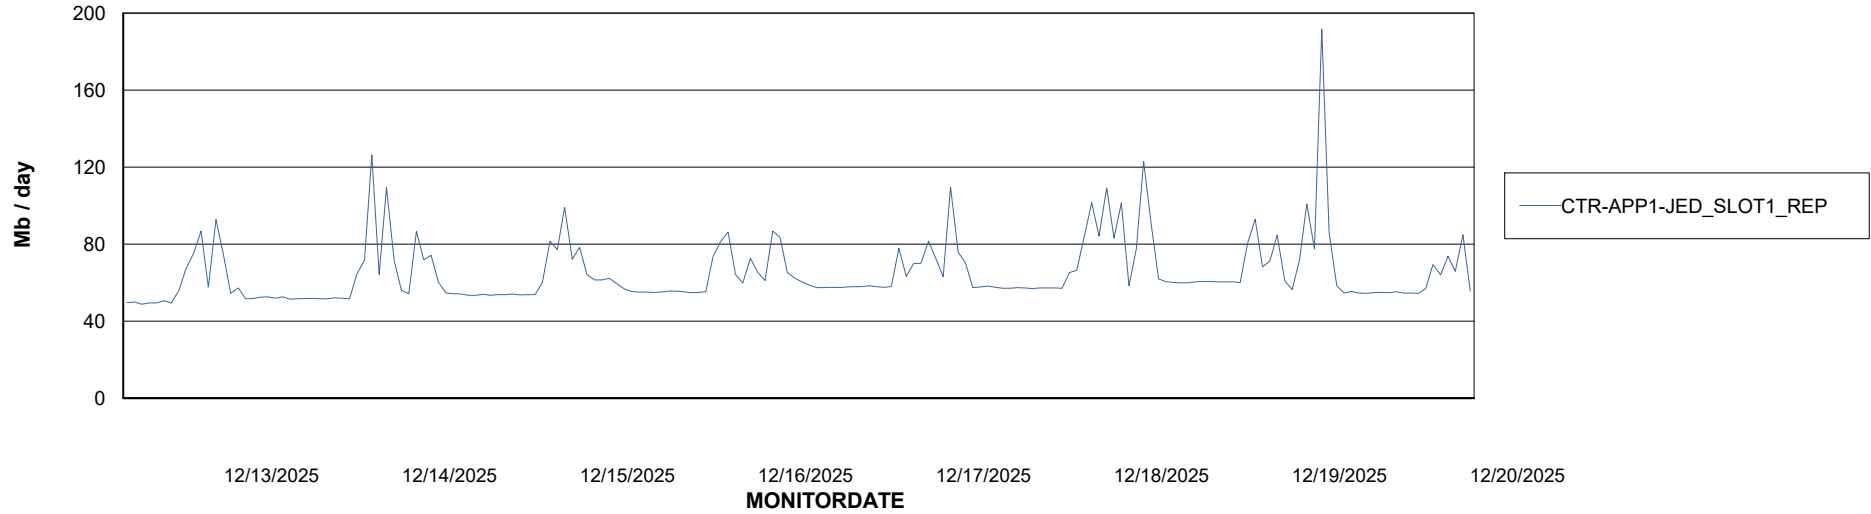

Avg users per day per ABS server

Weekly SLA Customer Report

Customer CTR OCI JED Production
Database ID 207

ABSSolute Application ReportServer Services

Avg memory used per ReportServer Service

Weekly SLA Customer Report