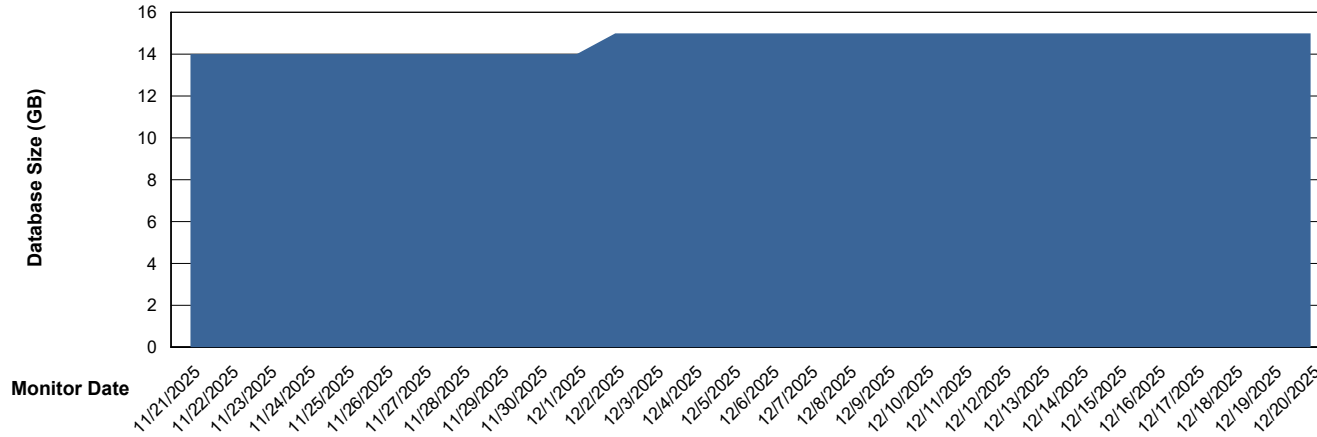

Weekly SLA Customer Report

Customer CTR OCI JED Production
Database ID 207

Database Performance CTR-DBS2-JED_PROD_HSBABS1

DB Processes Max 0
DB Processes Max 4
DB Processes Max 1,000

Weekly SLA Customer Report

Customer CTR OCI JED Production
Database ID 207

DATABASE SIZE CTR-BI-JED_ABS1

Database growth over last month

DATABASE SIZE CTR-DBS1-JED_PROD_ABS1

Database growth over last month

Weekly SLA Customer Report