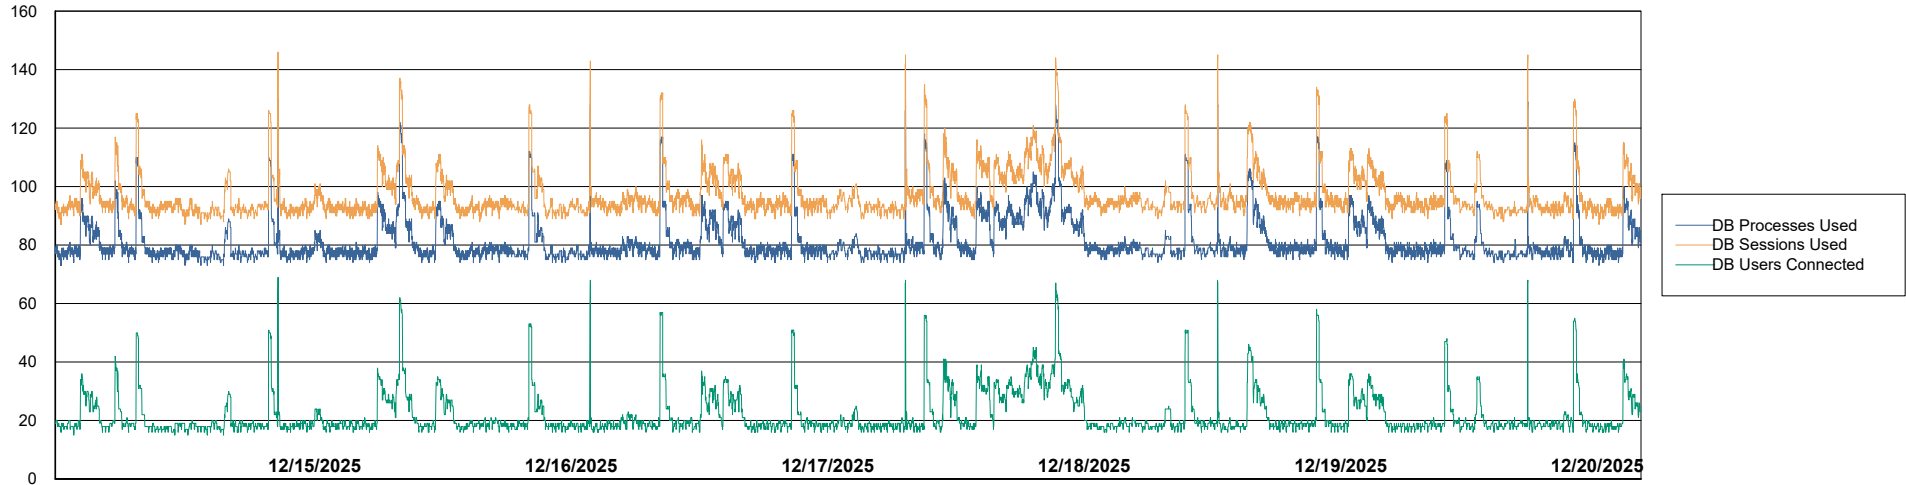

Database Performance CTR-BI-JED_ABS1