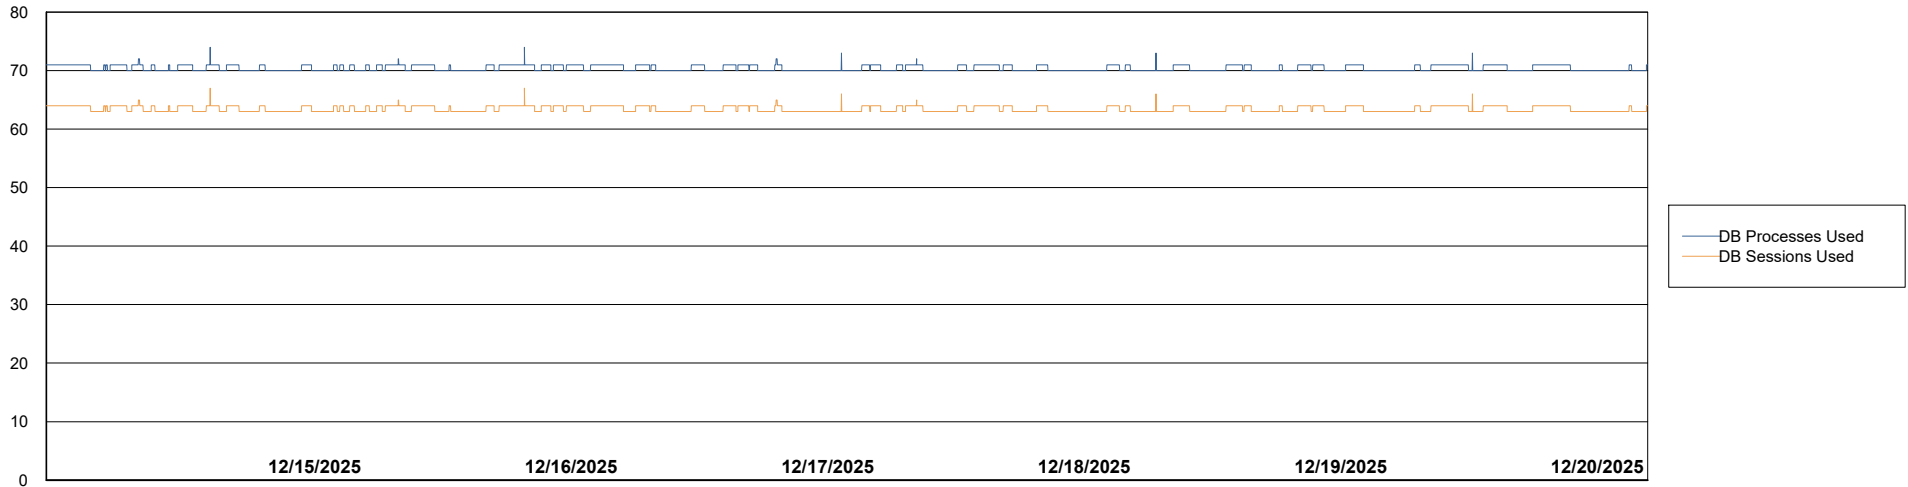

Database Performance CTR-DBS2-JED_PROD_HSBABS1

DB Processes Max 0
DB Processes Max 4
DB Processes Max 1,000