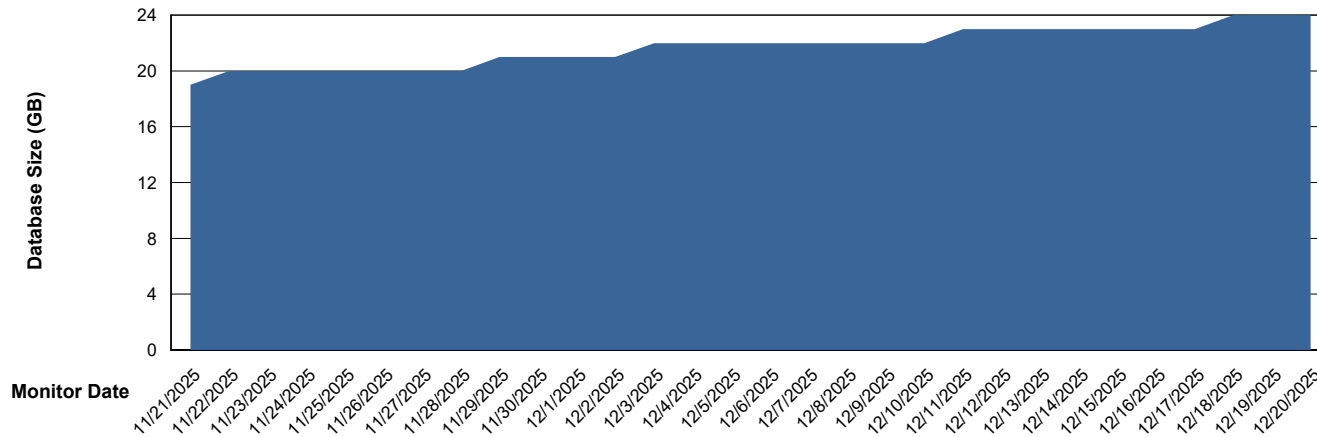

Customer CTR OCI JED Production
Database ID 207

DATABASE SIZE CTR-BI-JED_ABS1

Database growth over last month

DATABASE SIZE CTR-DBS1-JED_PROD_ABS1

Database growth over last month

Weekly SLA Customer Report