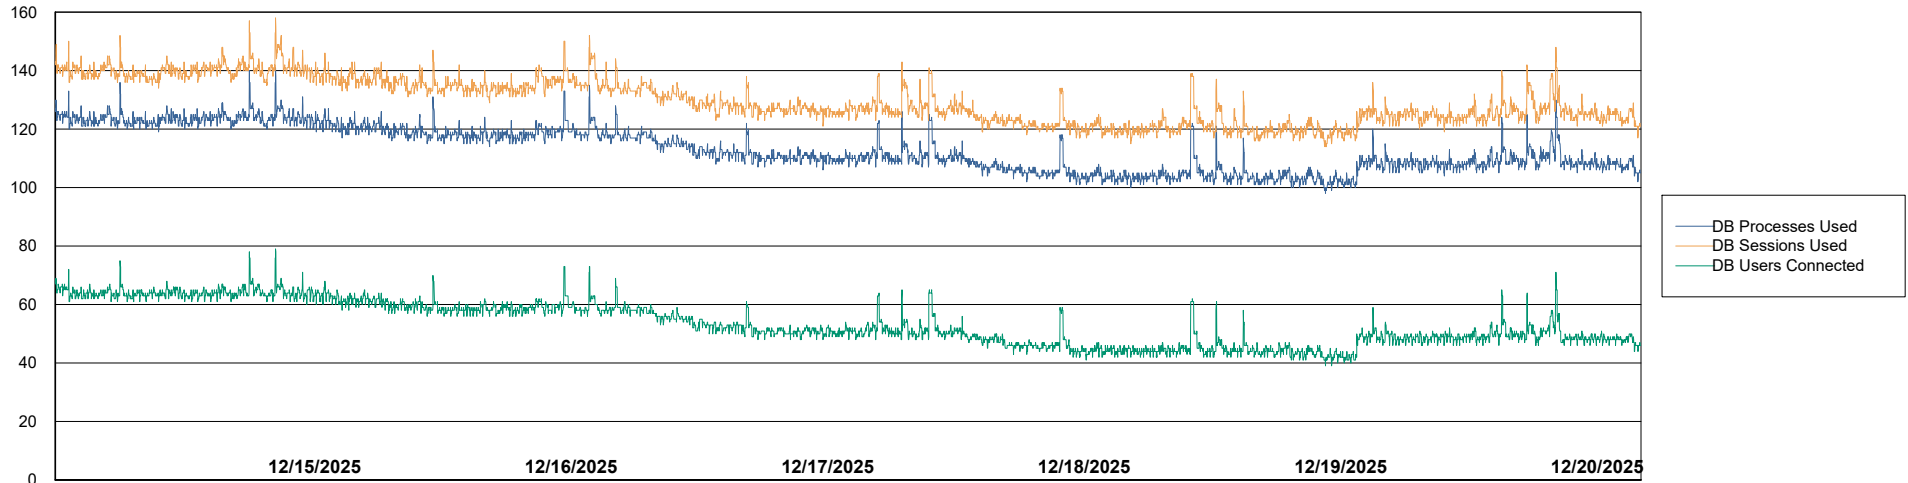

Database Performance: CLB-BI2-AMS_ABS1_DB