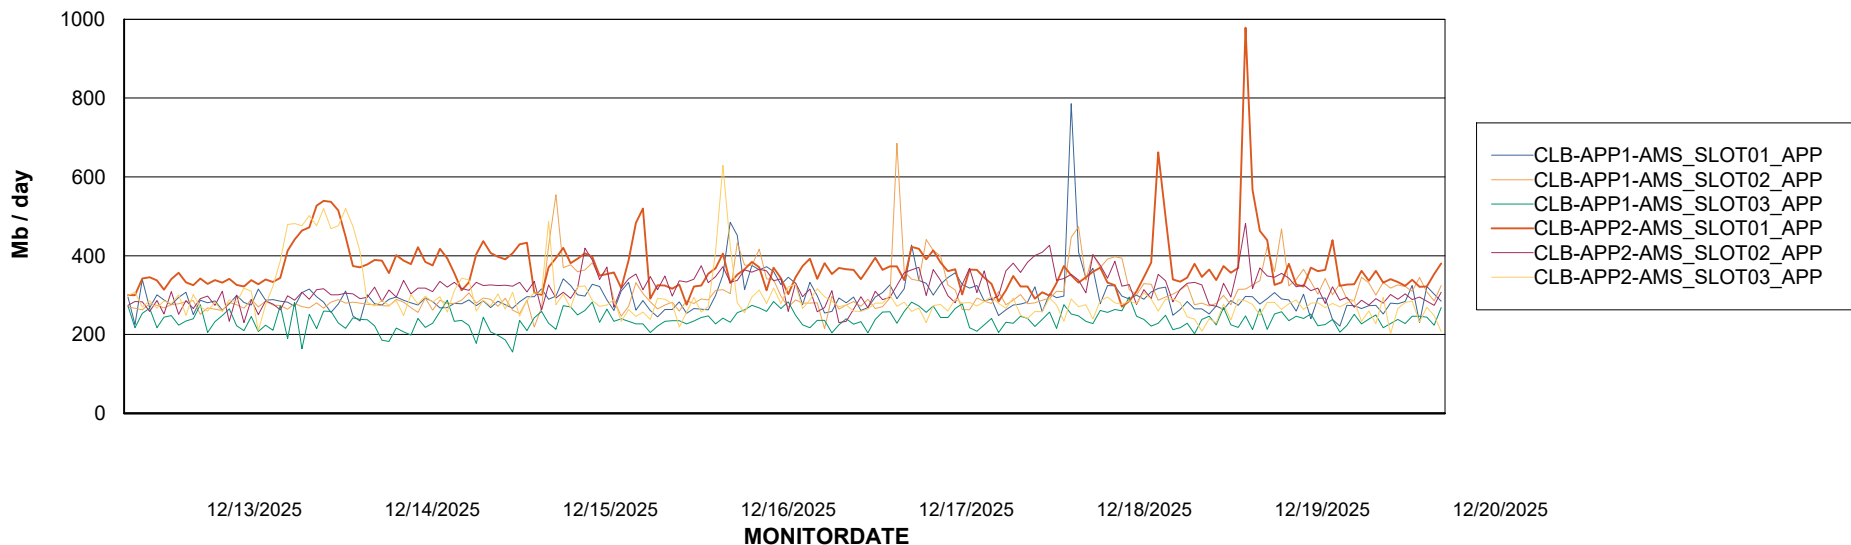

ABSSolute Application Server Services

Avg memory used per ABS Server Service