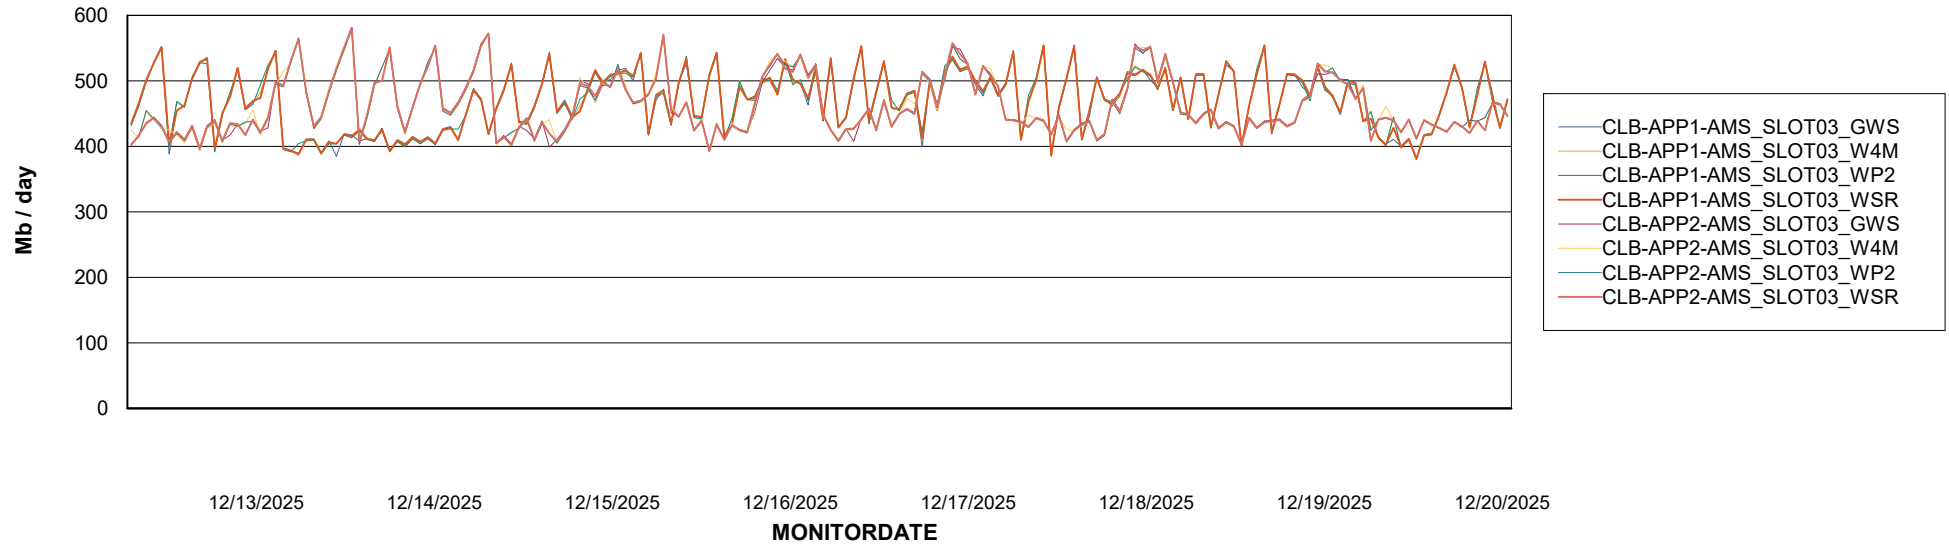

ABSSolute Web Component Services

Avg memory used per ABS Web component