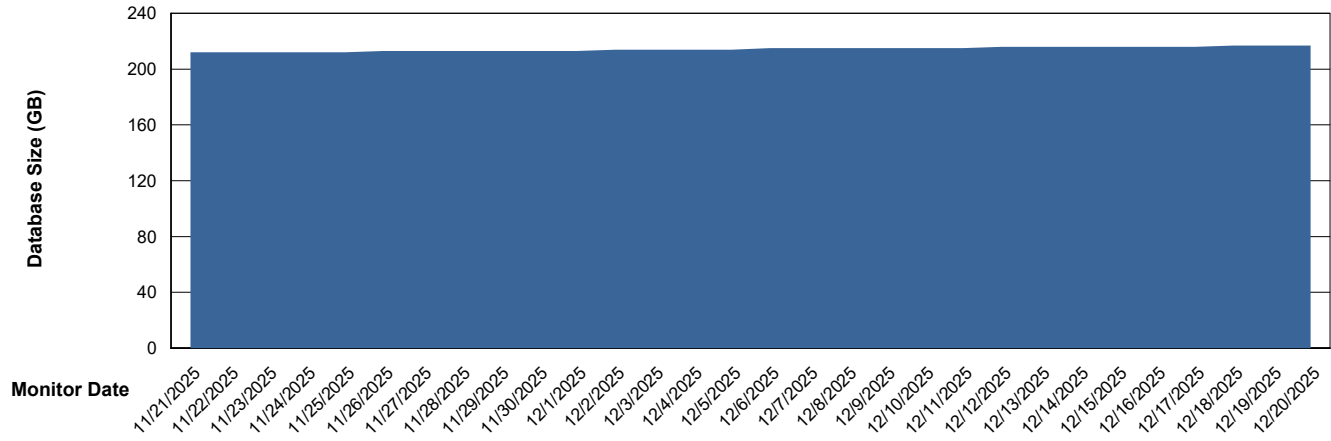

DATABASE SIZE CLB-BI2-AMS_ABS1_DB

Database growth over last month