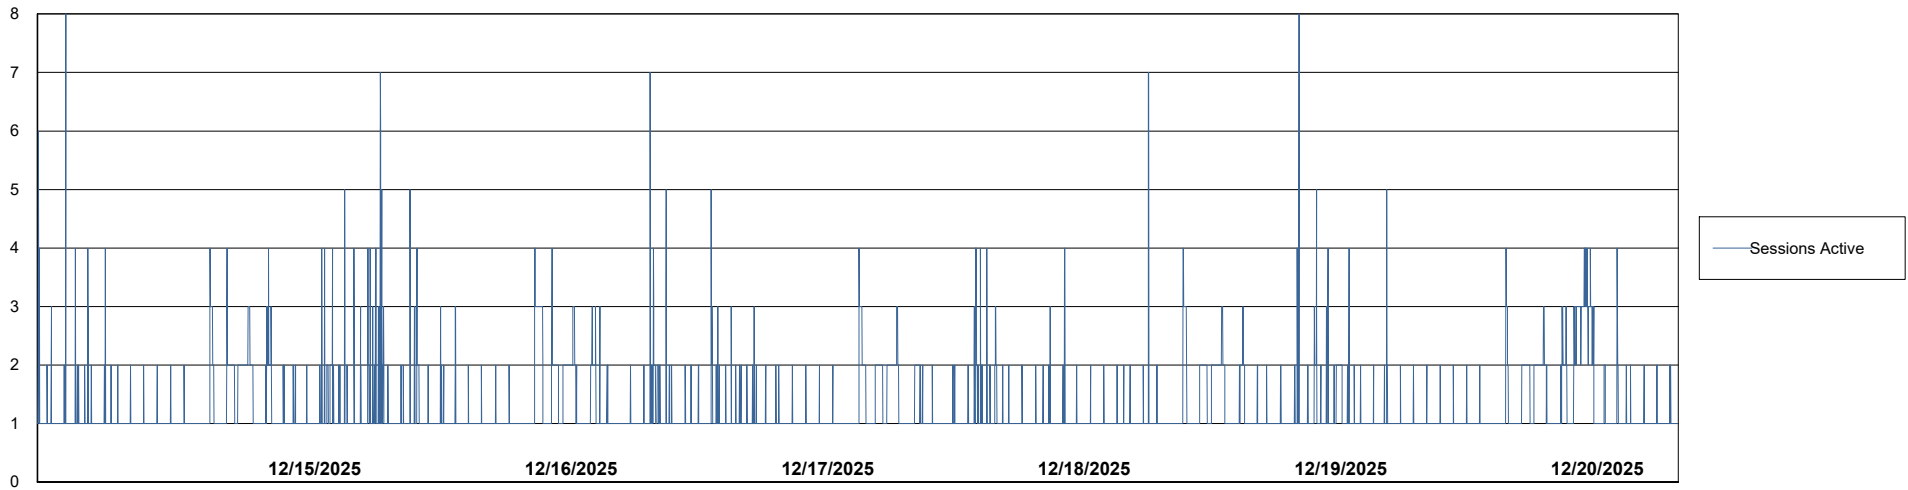

Database Performance: CLB-BI2-AMS_ABS1_DB