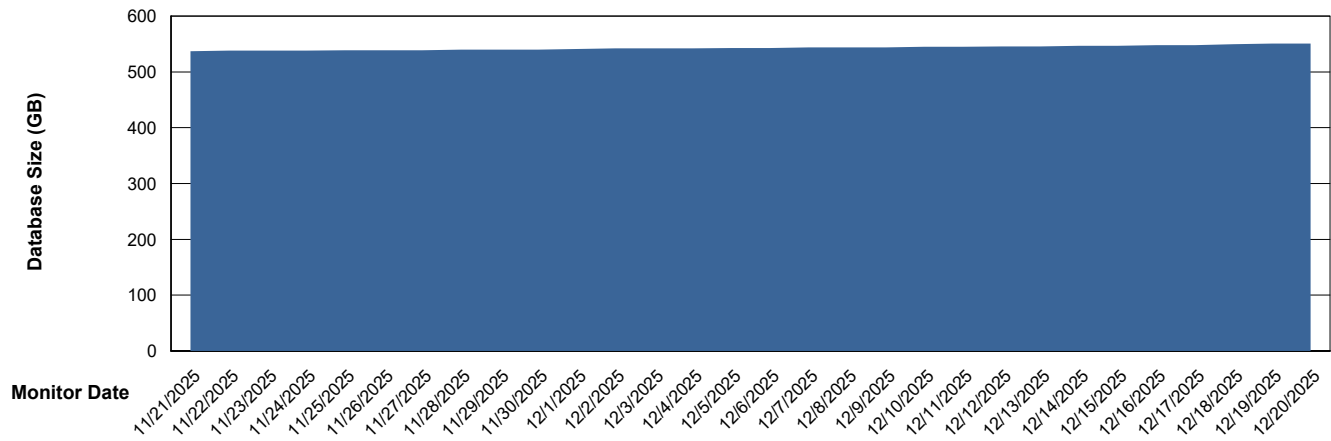

# Weekly SLA Customer Report

Customer CLB OCI AMS Production  
Database ID 196

DATABASE SIZE CLB-BI2-AMS\_ABS1\_DB

### Database growth over last month

DATABASE SIZE CLB-DBS1-AMS\_PROD\_ABS1

### Database growth over last month