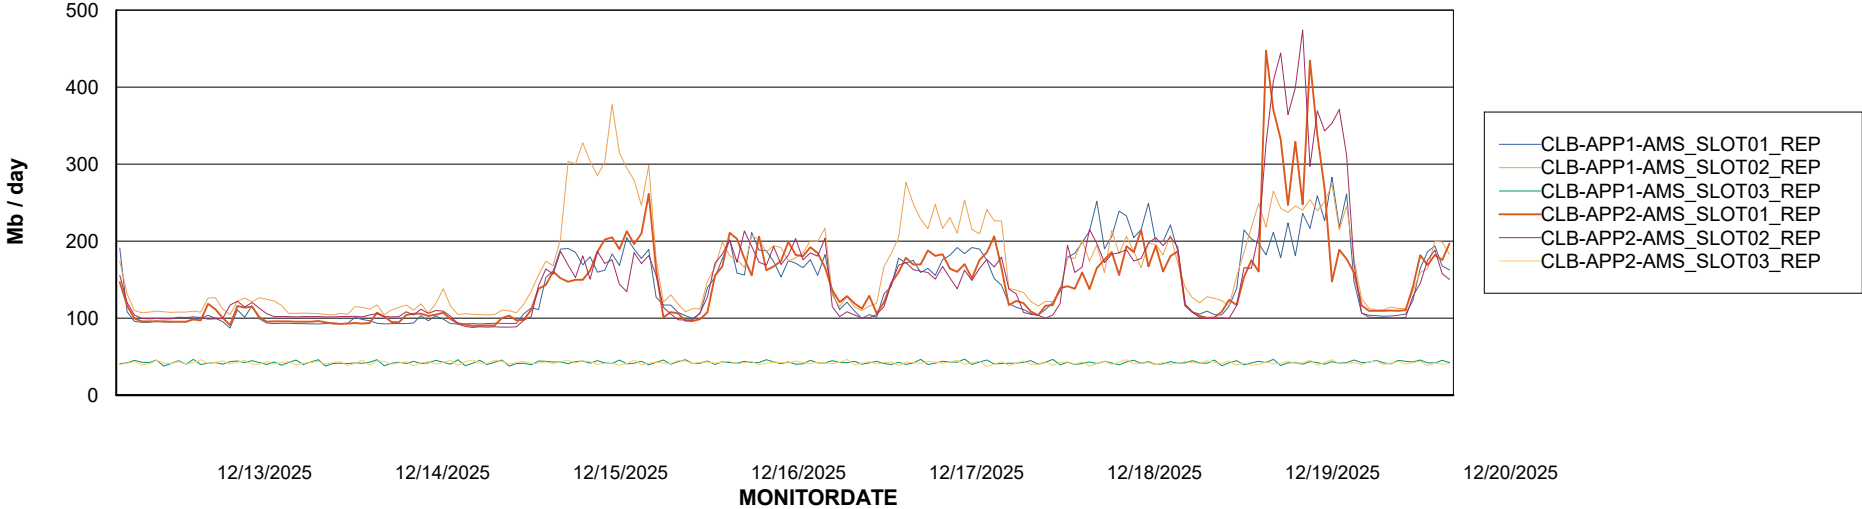

ABSSolute Application ReportServer Services

Avg memory used per ReportServer Service