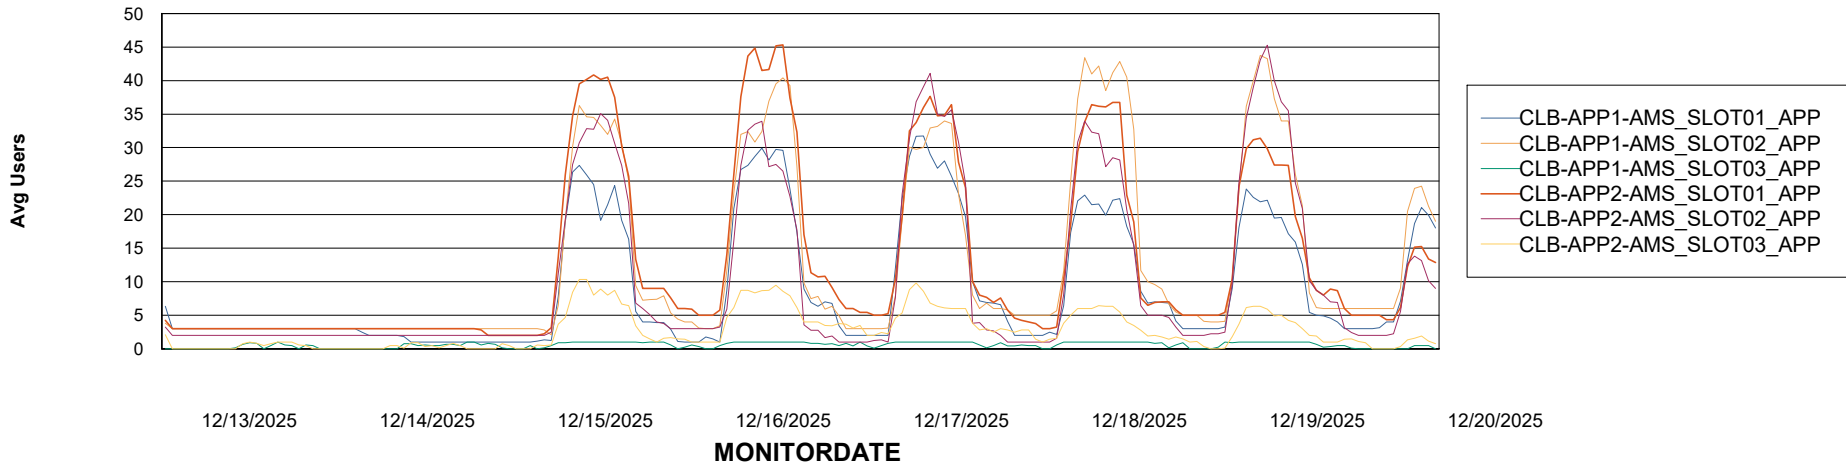

Avg users per day per ABS server