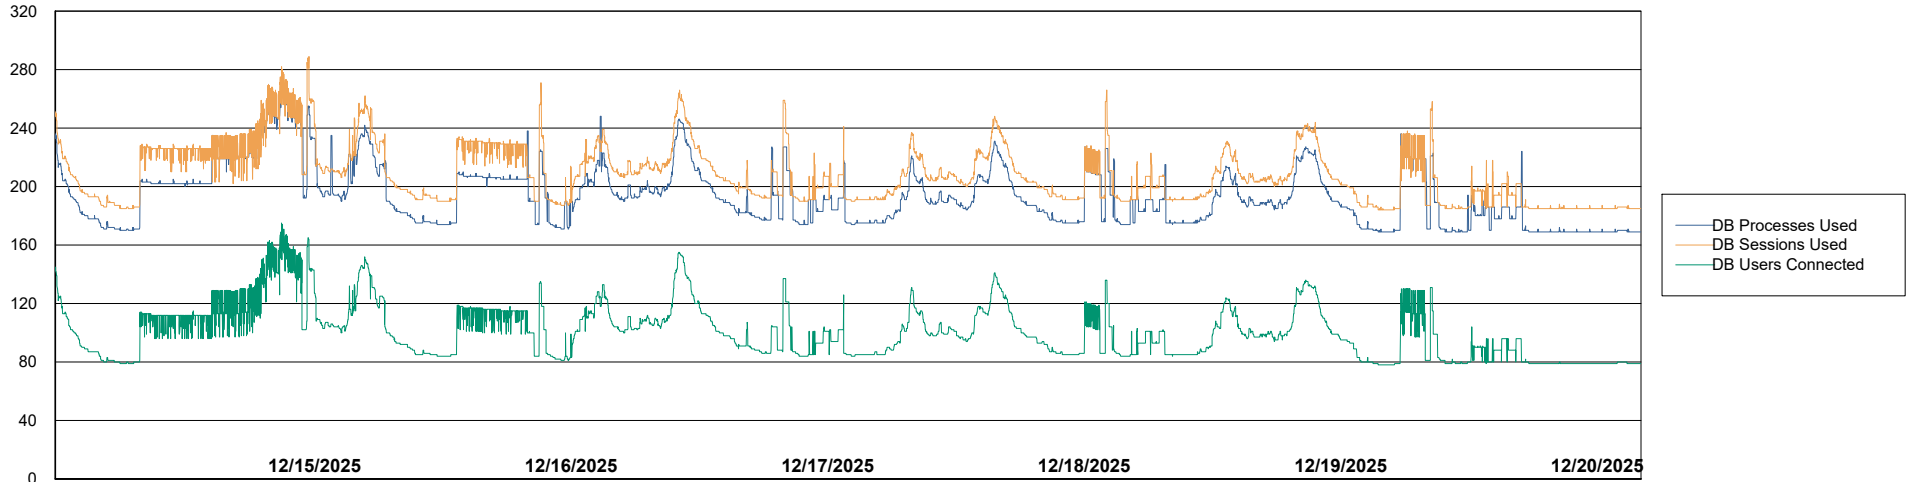

Database Performance AUJ_DB3_Primary