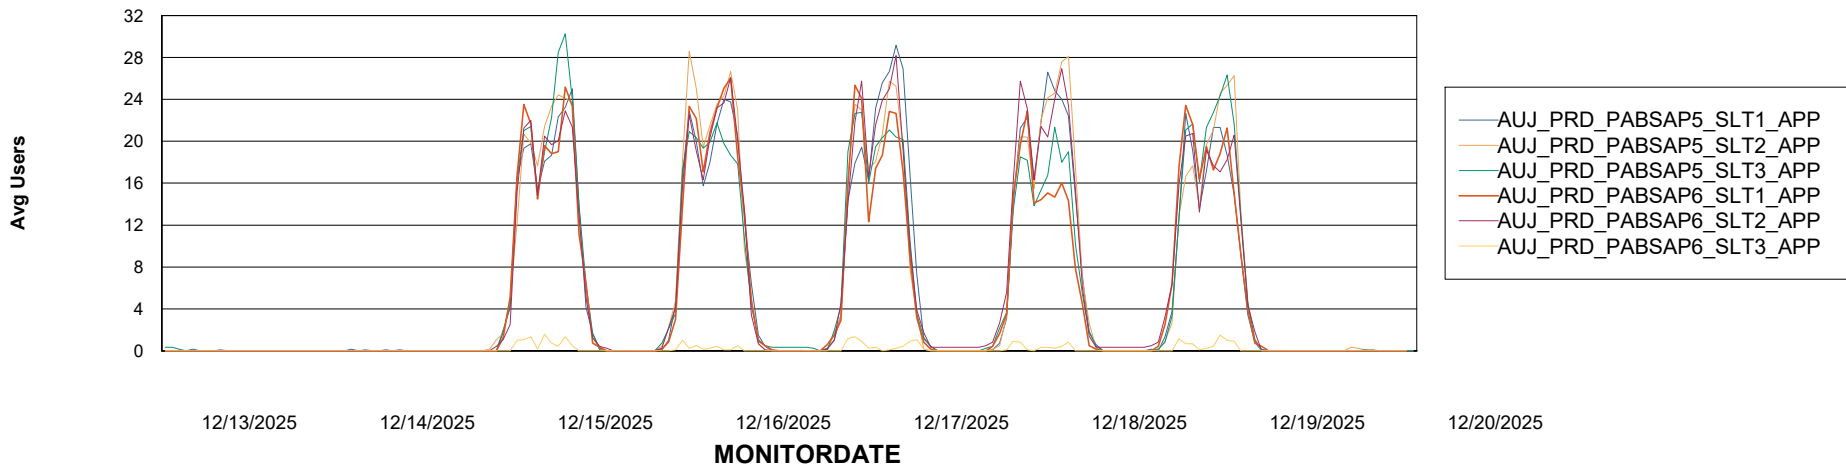

Weekly SLA Customer Report

Customer AUJ_Production
Database ID 41

ABSSolute Application Server Services

Avg memory used per ABS Server Service

Avg users per day per ABS server

Weekly SLA Customer Report

Customer AUJ_Production
Database ID 41