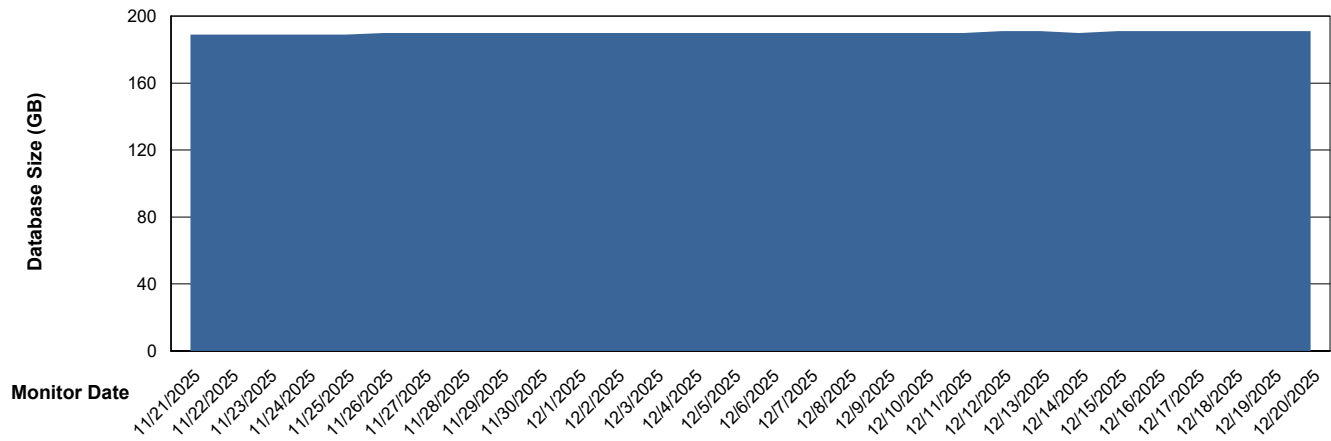

Customer AUJ_Production
Database ID 41

Database Performance AUJ_DB3_Primary

Weekly SLA Customer Report

Customer AUJ_Production
Database ID 41

DATABASE SIZE AUJ_ABSEM3_DB

Database growth over last month

DATABASE SIZE AUJ_BI3_DB

Database growth over last month

Weekly SLA Customer Report

Customer AUJ_Production
Database ID 41

DATABASE SIZE AUJ_DB3_Primary

Database growth over last month

Weekly SLA Customer Report

Customer AUJ_Production
 Database ID 41