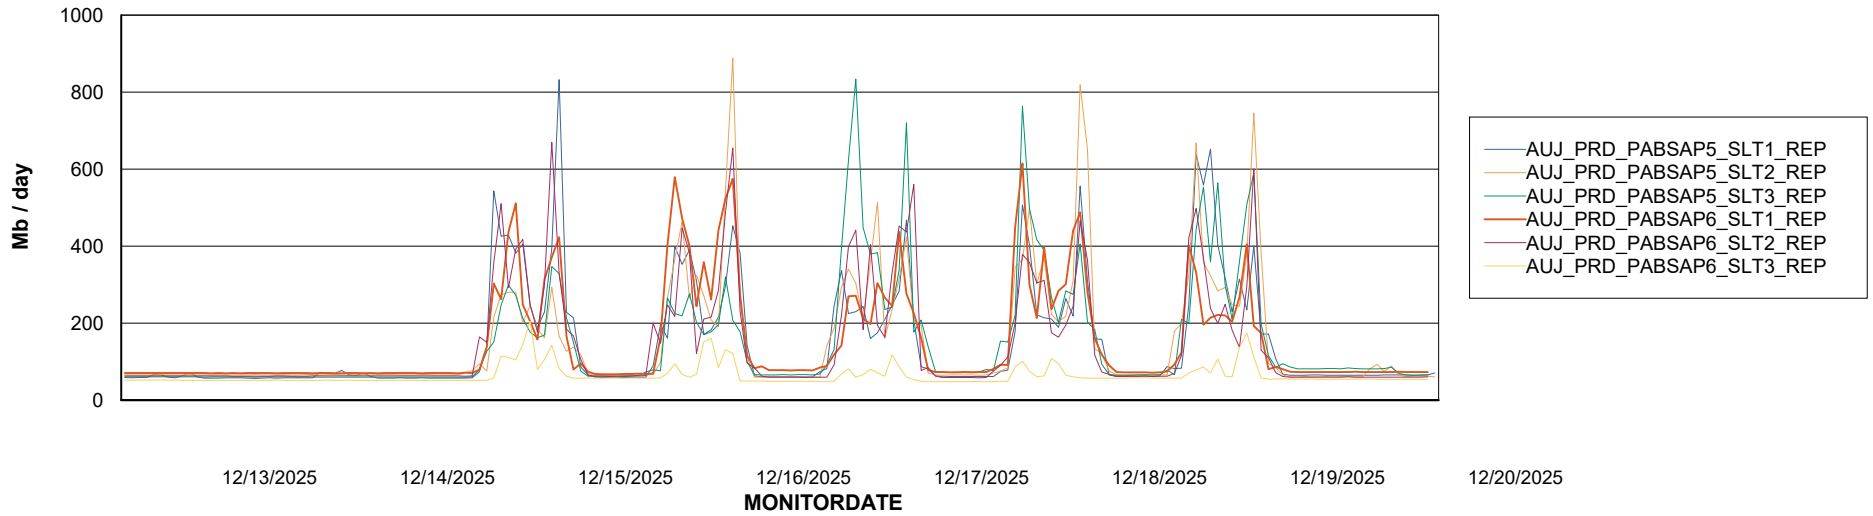

ABSSolute Application ReportServer Services

Avg memory used per ReportServer Service