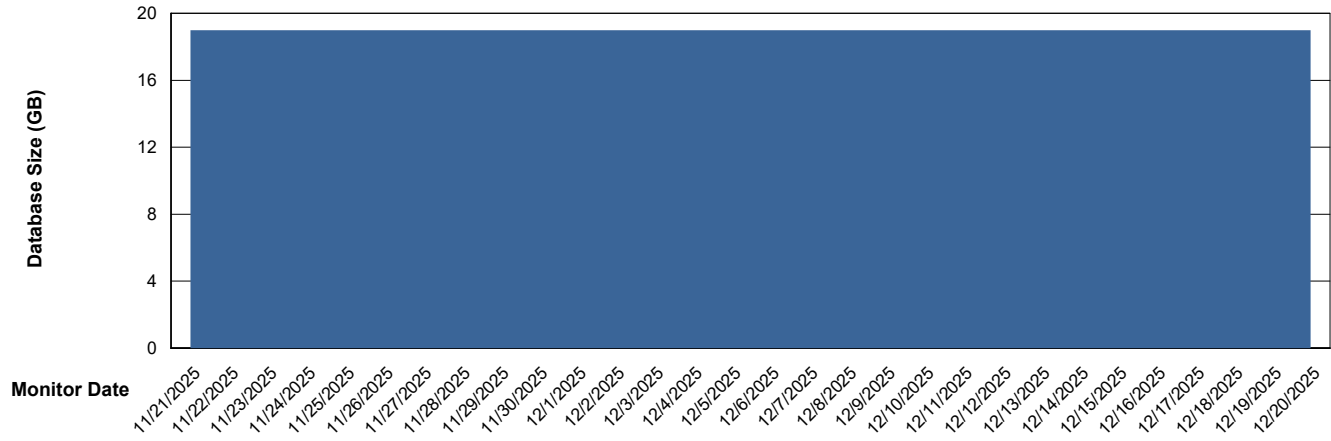

Customer AUJ_Production
Database ID 41

Database Performance AUJ_DB3_Primary

Weekly SLA Customer Report

Customer AUJ_Production
Database ID 41

DATABASE SIZE AUJ_ABSEM3_DB

Database growth over last month

DATABASE SIZE AUJ_BI3_DB

Database growth over last month

Weekly SLA Customer Report

Customer AUJ_Production
Database ID 41

DATABASE SIZE AUJ_DB3_Primary

Database growth over last month

Weekly SLA Customer Report

Customer AUJ_Production
 Database ID 41