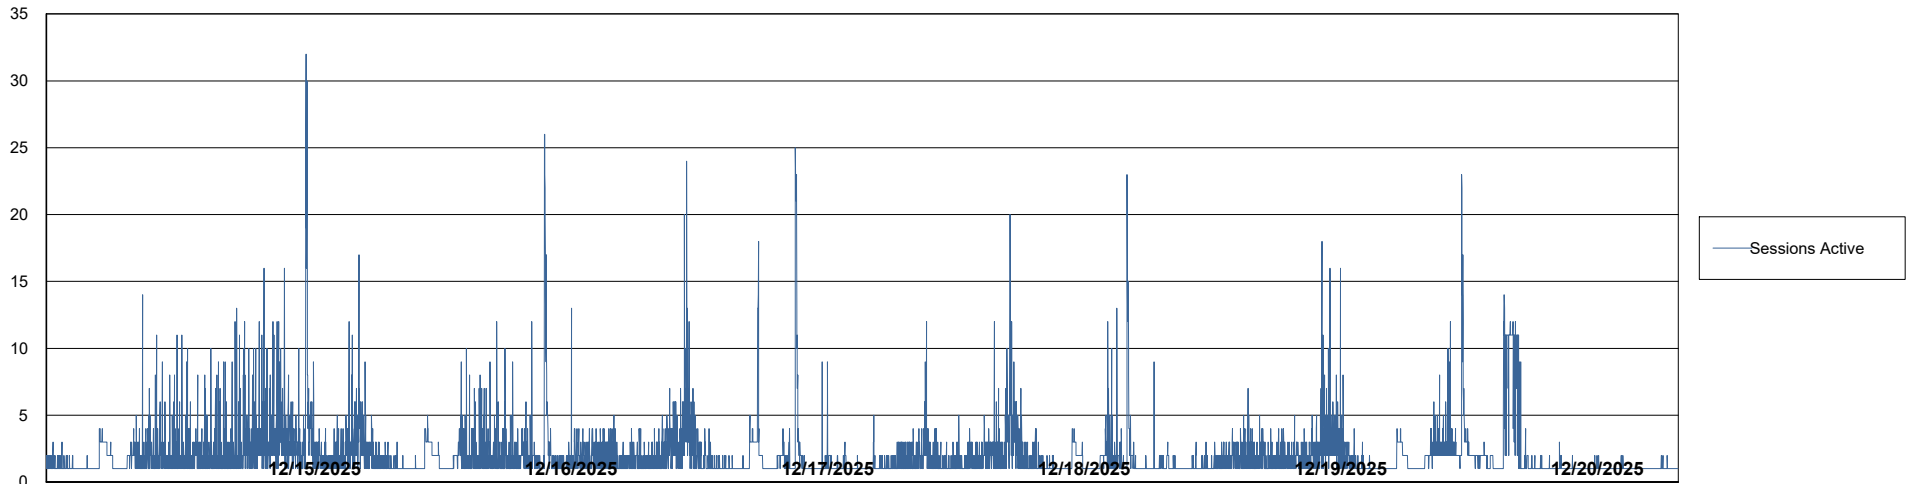

Database Performance AUJ_DB3_Primary