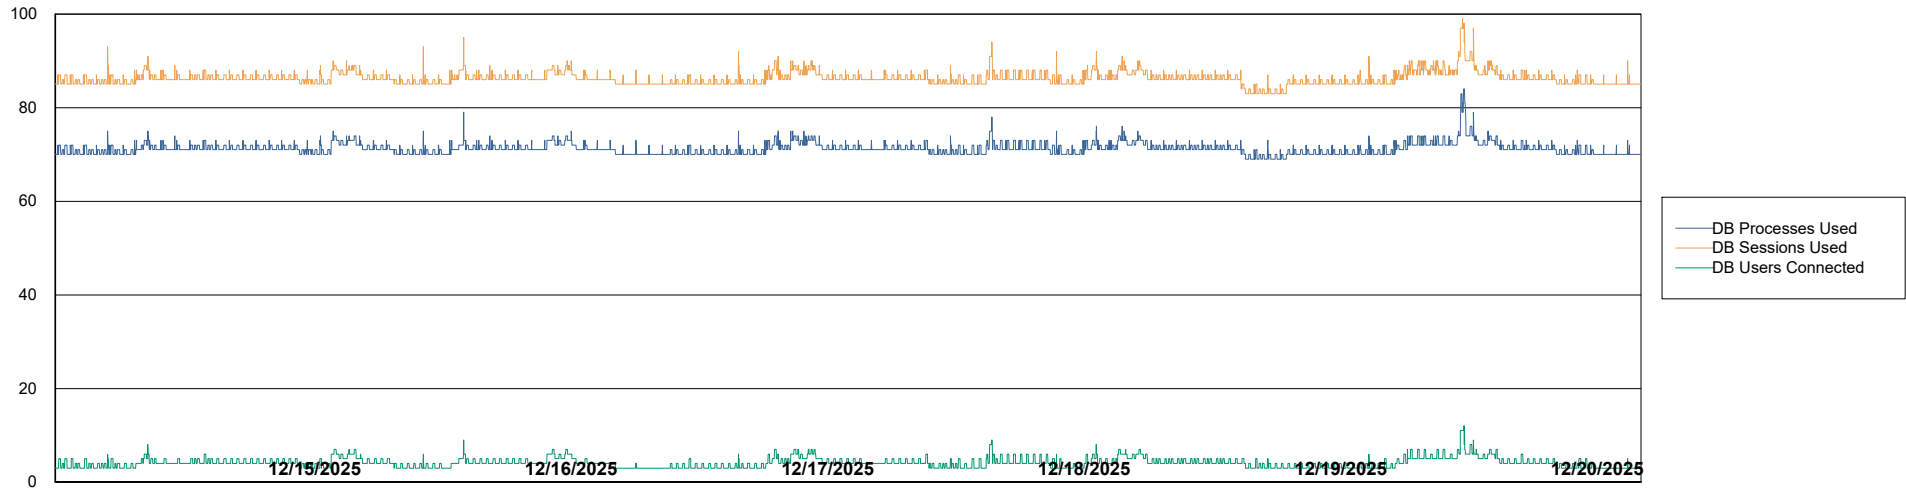

Weekly SLA Customer Report

Customer AUJ_Production
Database ID 41

Database Performance AUJ_ABSEM3_DB

Weekly SLA Customer Report

Customer AUJ_Production
Database ID 41

Database Performance AUJ_BI3_DB

Weekly SLA Customer Report