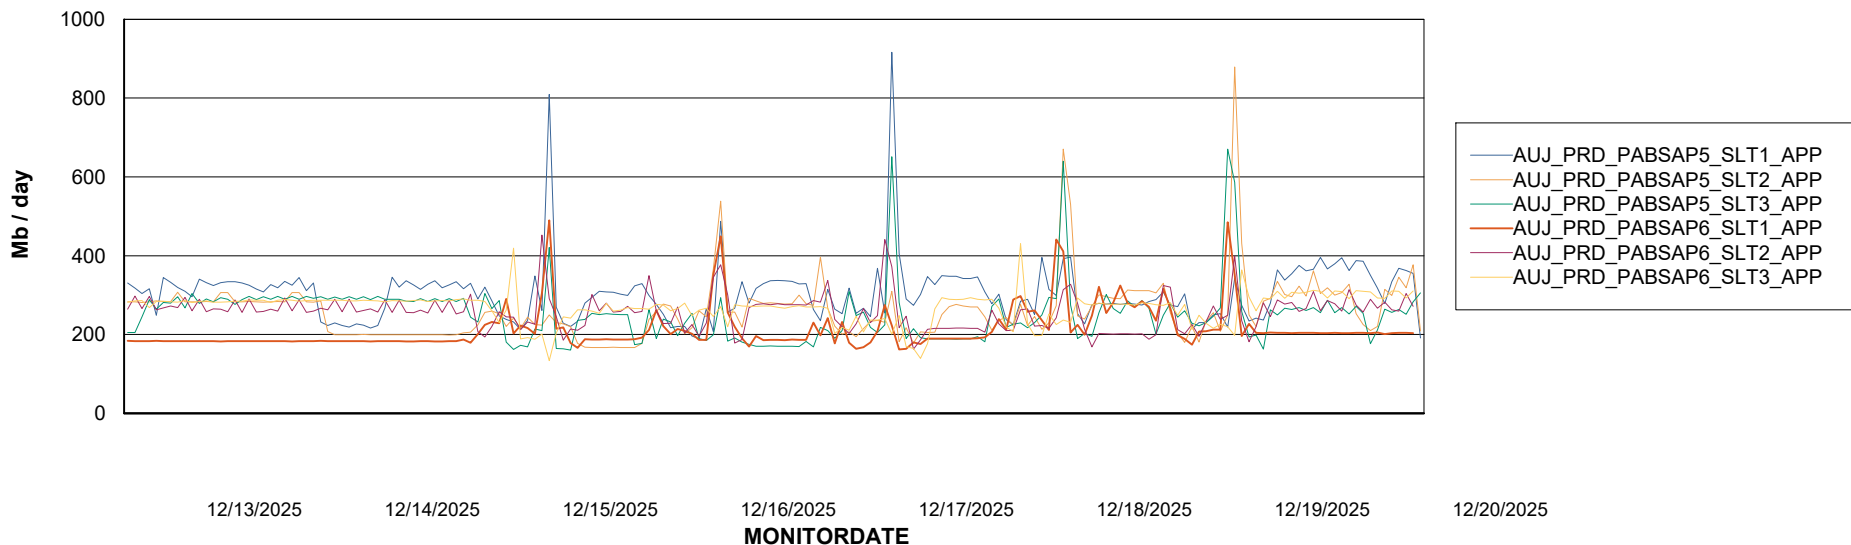

ABSSolute Application Server Services

Avg memory used per ABS Server Service