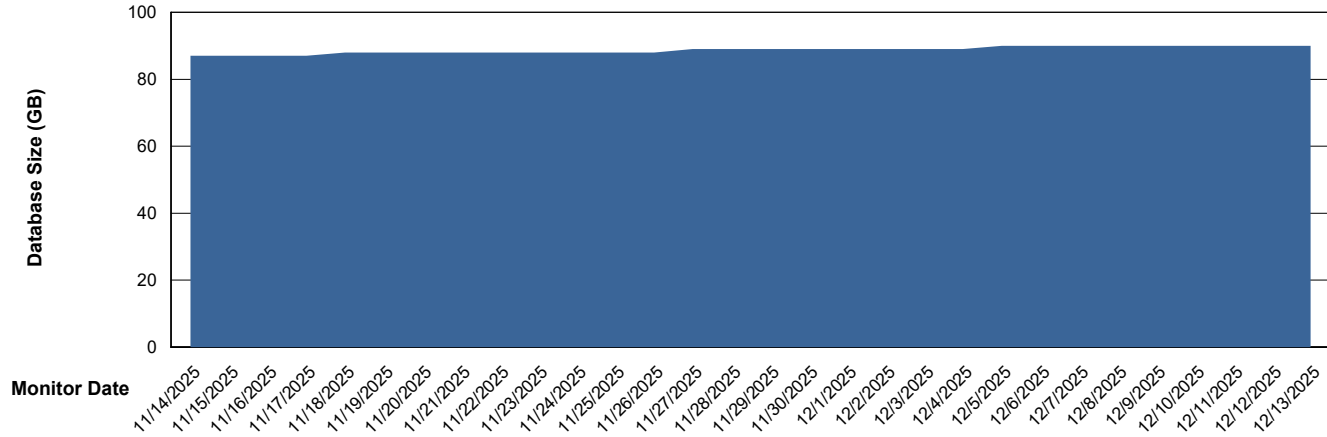

Database growth over last month

Database Tablespace XMX_PROD_ABSDB01_PRDB_ABS1

Date	Tablespace Name	Filesize (Gb)	Usedsize (Gb)	Percentage free
12/13/2025	ABSDATA	82	68	17
	INDX	8	0	97
12/12/2025	ABSDATA	82	68	17
	INDX	8	0	97
12/11/2025	ABSDATA	81	68	16
	INDX	8	0	97
12/10/2025	ABSDATA	81	68	16
	INDX	8	0	97
12/9/2025	ABSDATA	81	68	16
	INDX	8	0	97
12/8/2025	ABSDATA	81	68	16
	INDX	8	0	97
12/7/2025	ABSDATA	81	68	17
	INDX	8	0	97