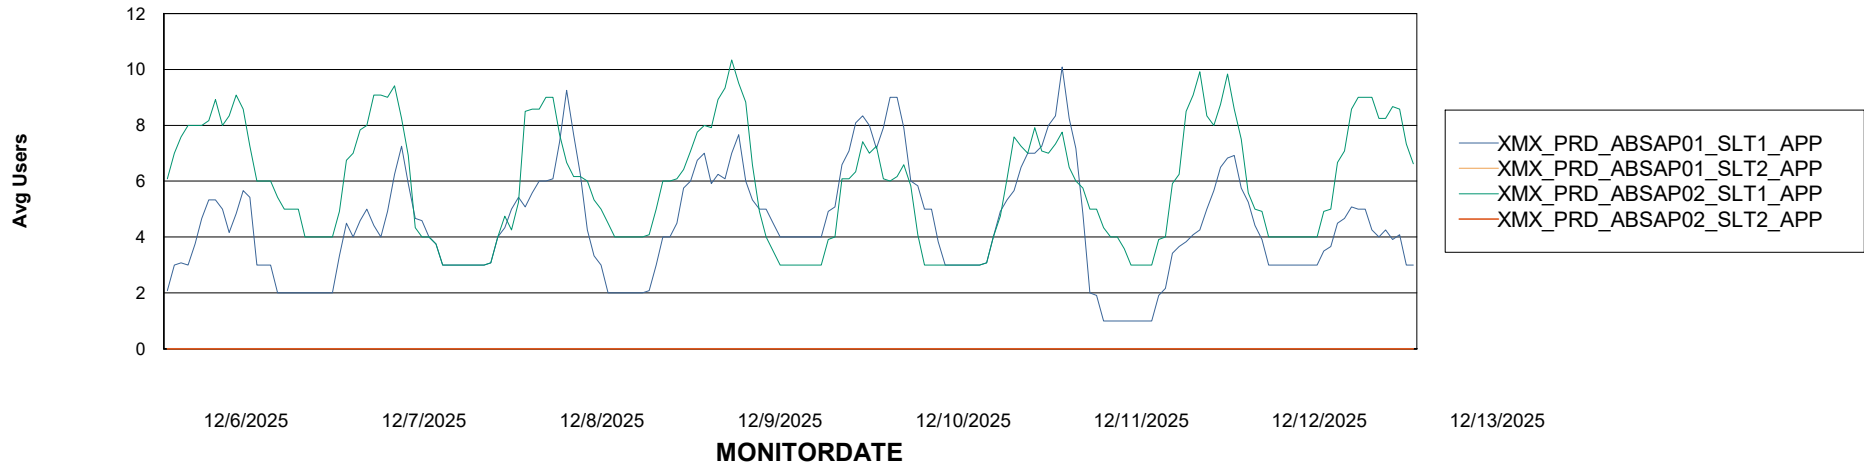

Avg users per day per ABS server