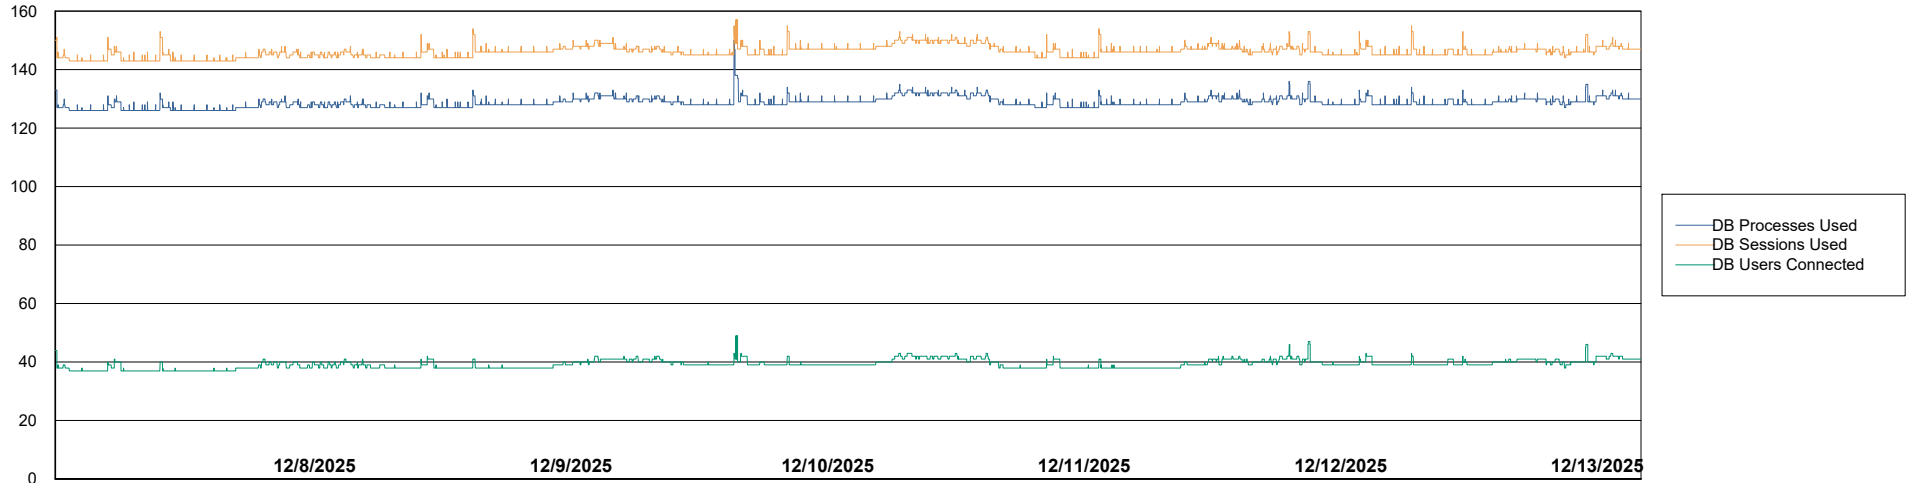

Database Performance XMX_PROD_ABSDB01_PRDB_ABS1