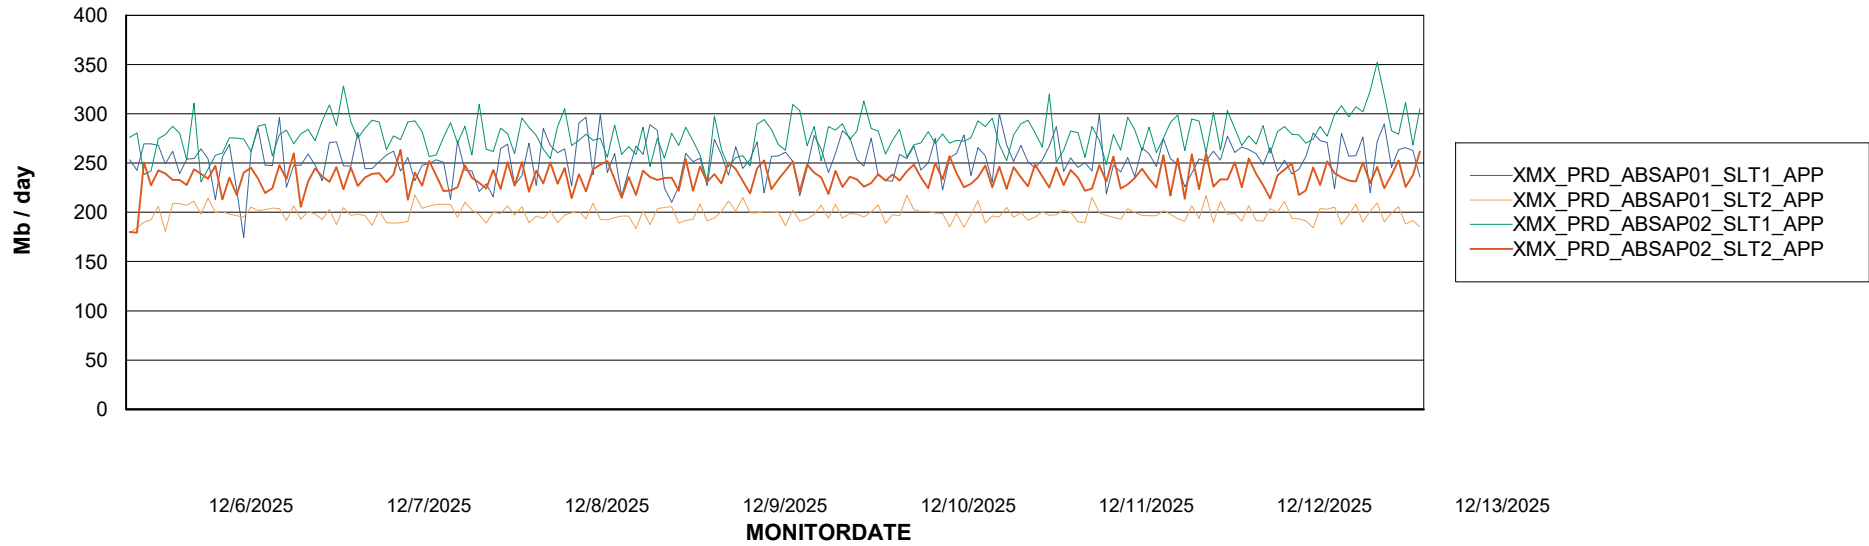

ABSSolute Application Server Services

Avg memory used per ABS Server Service