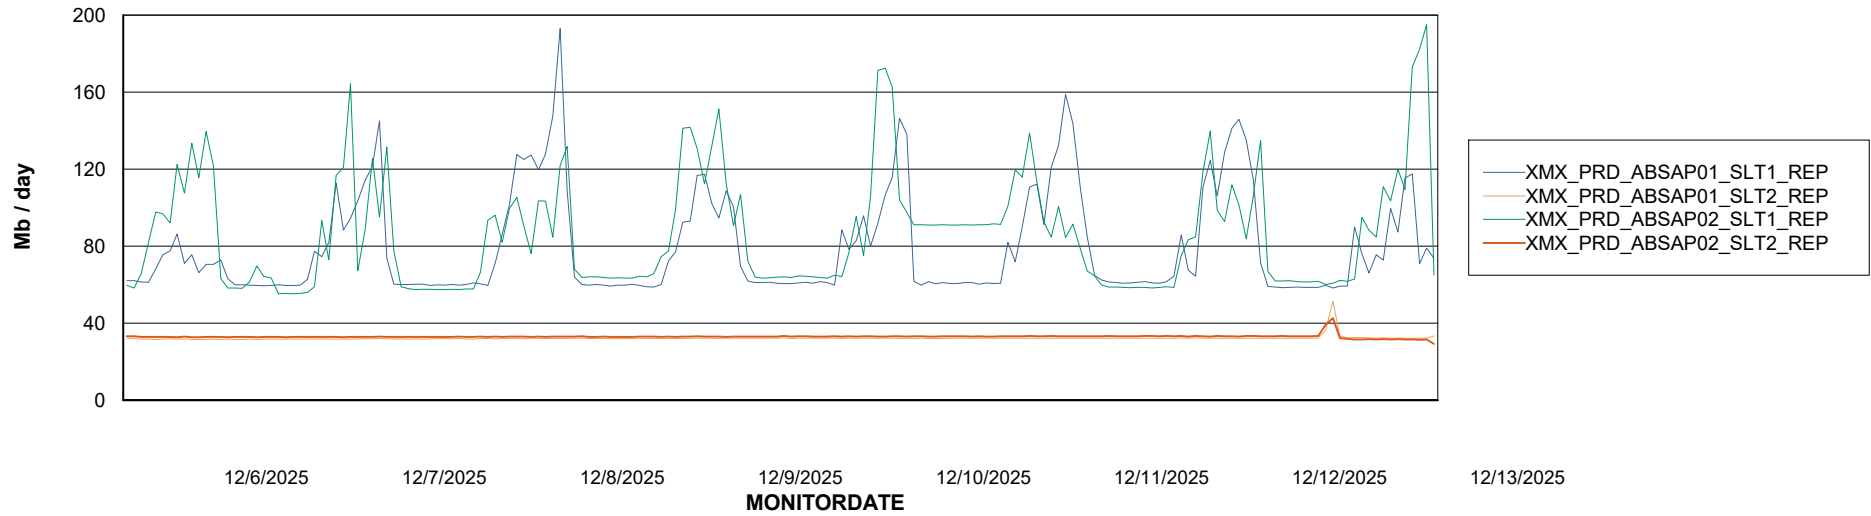

ABSSolute Application ReportServer Services

Avg memory used per ReportServer Service