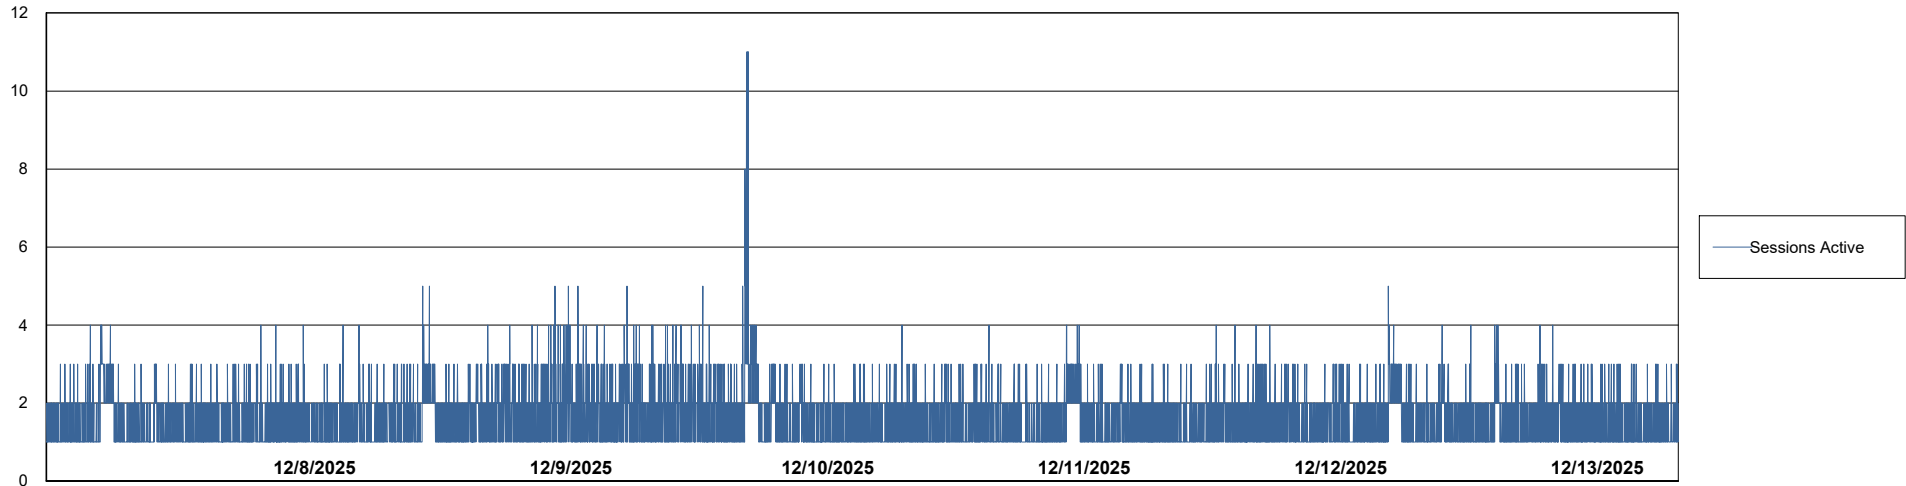

Database Performance XMX_PROD_ABSDB01_PRDB_ABS1