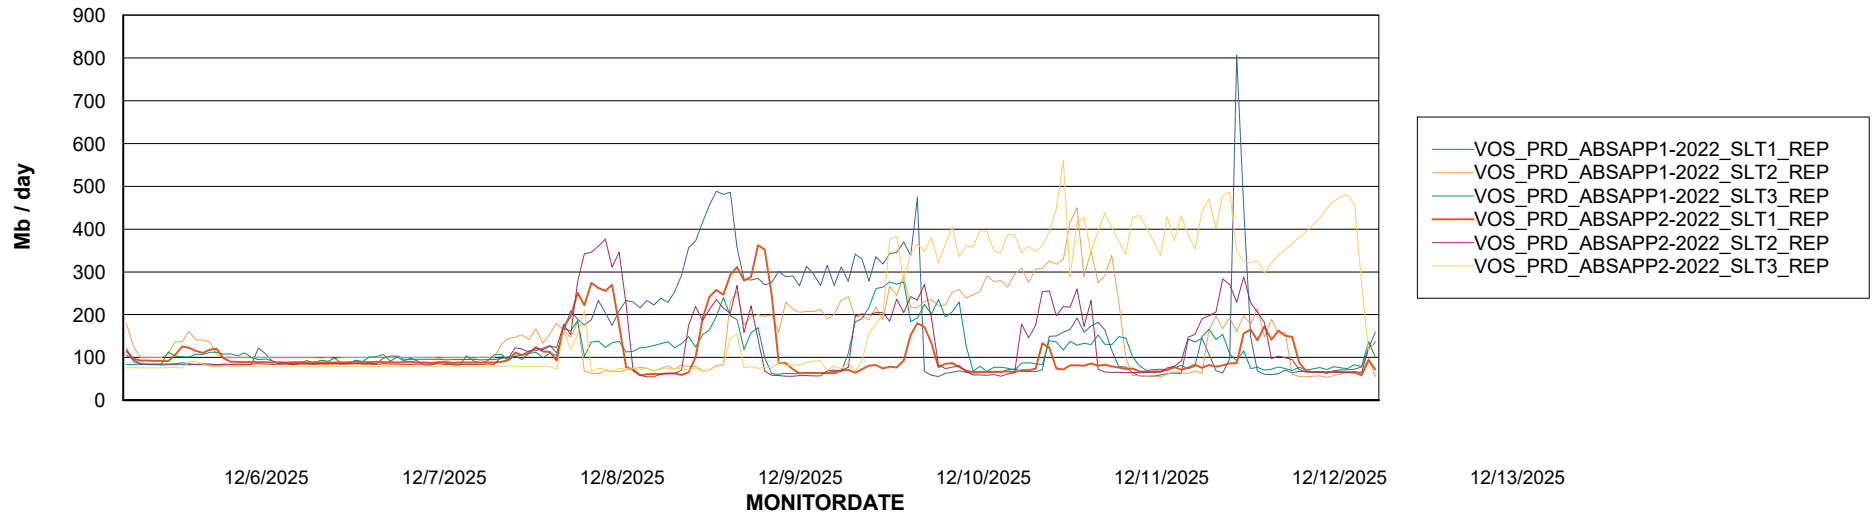

ABSSolute Application ReportServer Services

Avg memory used per ReportServer Service