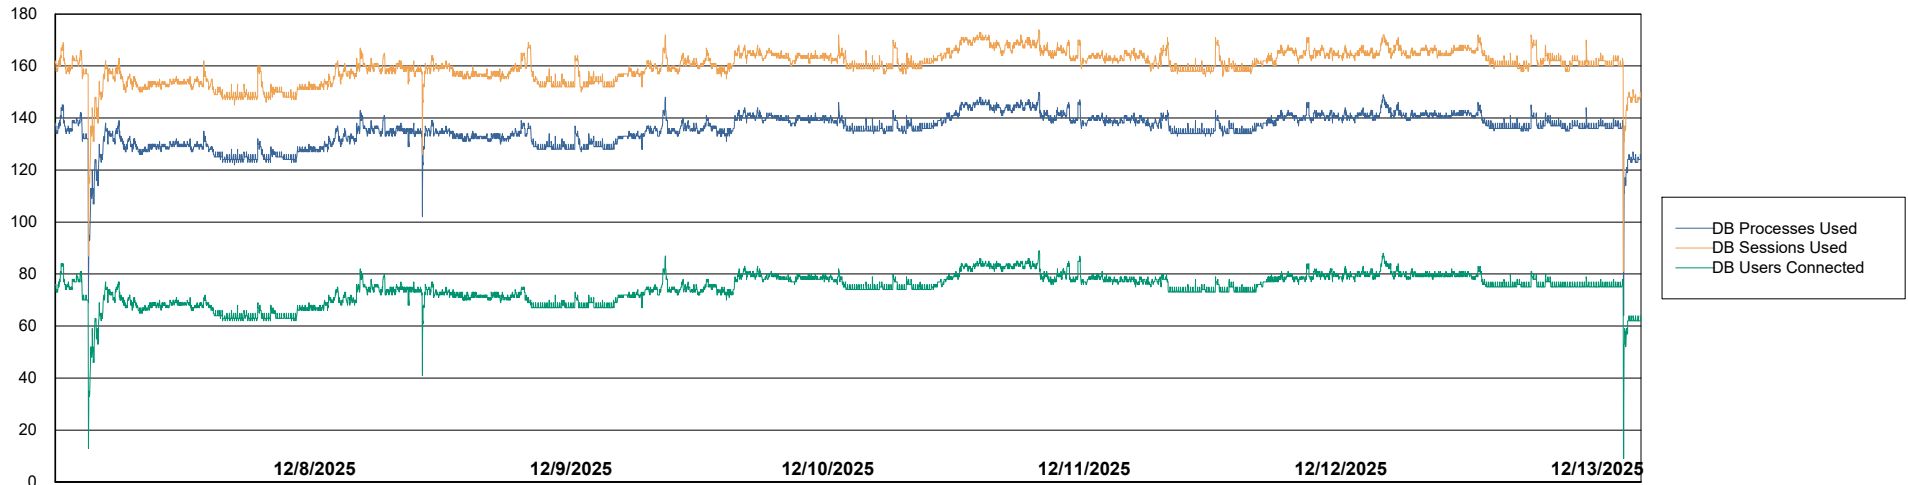

Database Performance VOS_PRD_ABSORA1-2022_ABS1