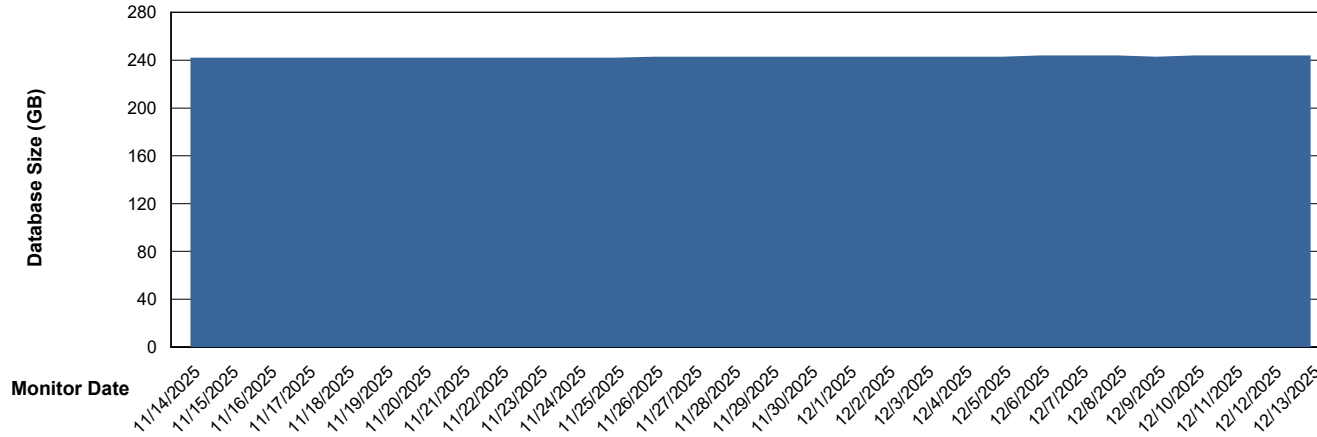

DB Processes Max 1,000

Weekly SLA Customer Report

Customer VOS_Production
Database ID 143

DATABASE SIZE VOS_PRD_ABSBI-2018_ABS1

Database growth over last month

DATABASE SIZE VOS_PRD_ABSBI-2025_ABS1

Database growth over last month