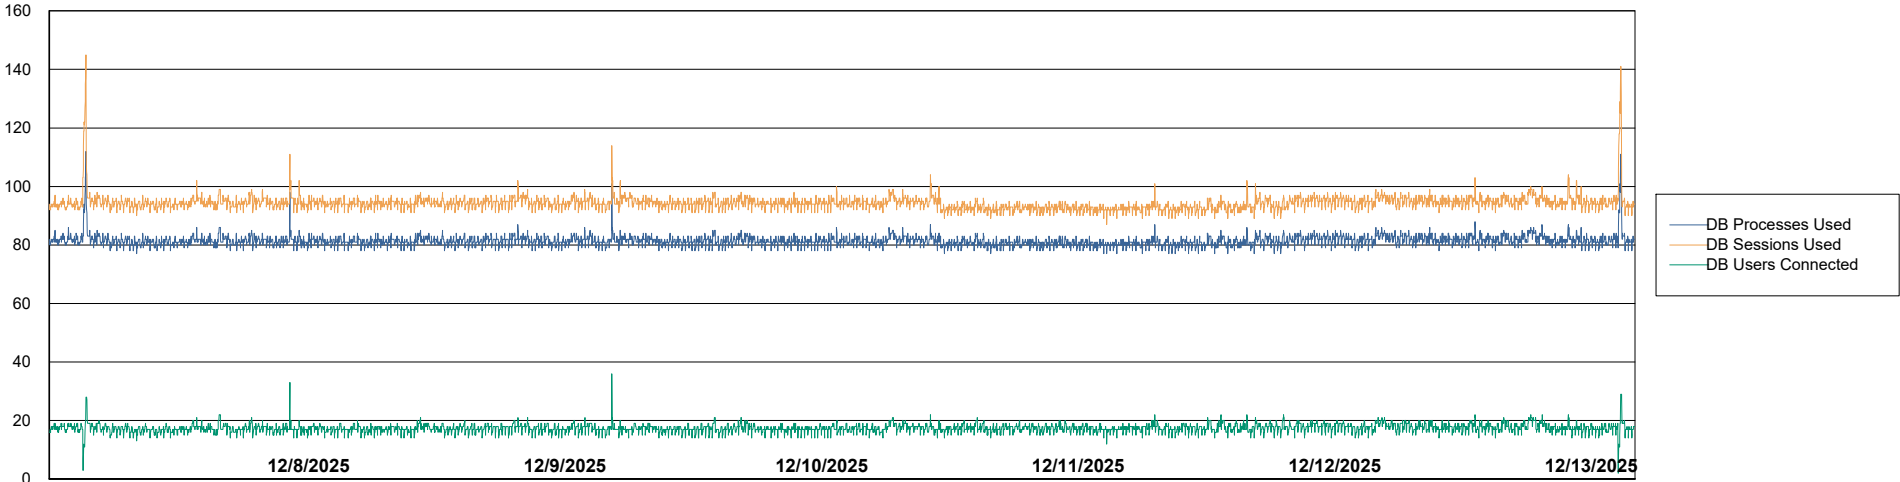

Weekly SLA Customer Report

Customer VOS_Production
Database ID 143

Database Performance VOS_PRD_ABSBI-2018_ABS1

Weekly SLA Customer Report

Customer VOS_Production
Database ID 143

Database Performance VOS_PRD_ABSBI-2025_ABS1