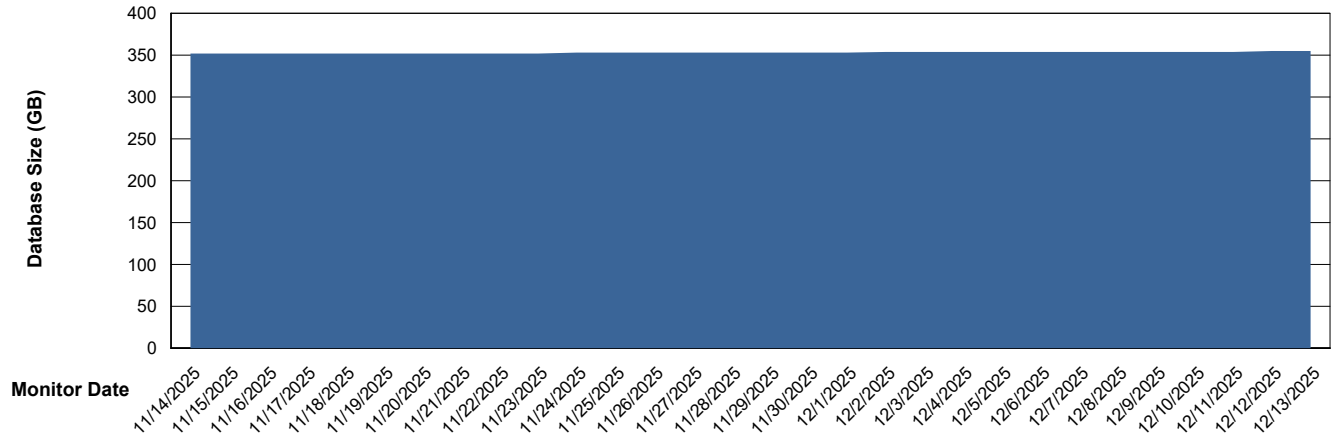

DB Processes Max 1,000

Weekly SLA Customer Report

Customer VOS_Production
Database ID 143

DATABASE SIZE VOS_PRD_ABSBI-2018_ABS1

Database growth over last month

DATABASE SIZE VOS_PRD_ABSBI-2025_ABS1

Database growth over last month

Weekly SLA Customer Report

Customer VOS_Production
Database ID 143

DATABASE SIZE VOS_PRD_ABSORA1-2022_ABS1

Database growth over last month

Weekly SLA Customer Report

Customer VOS_Production
Database ID 143