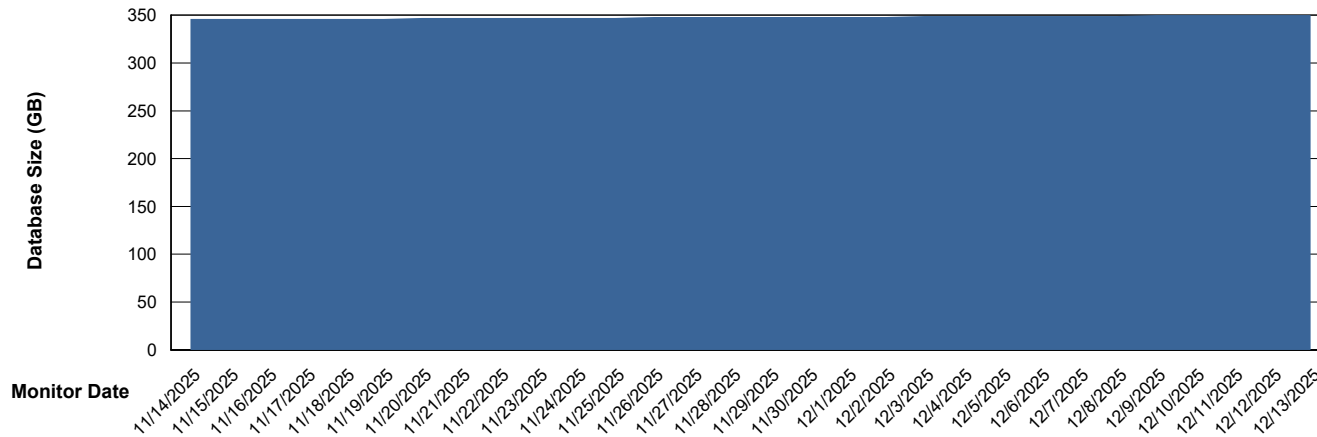

DB Processes Max 1,000

Weekly SLA Customer Report

Customer VOS_Production
Database ID 143

DATABASE SIZE VOS_PRD_ABSBI-2018_ABS1

Database growth over last month

DATABASE SIZE VOS_PRD_ABSBI-2025_ABS1

Database growth over last month