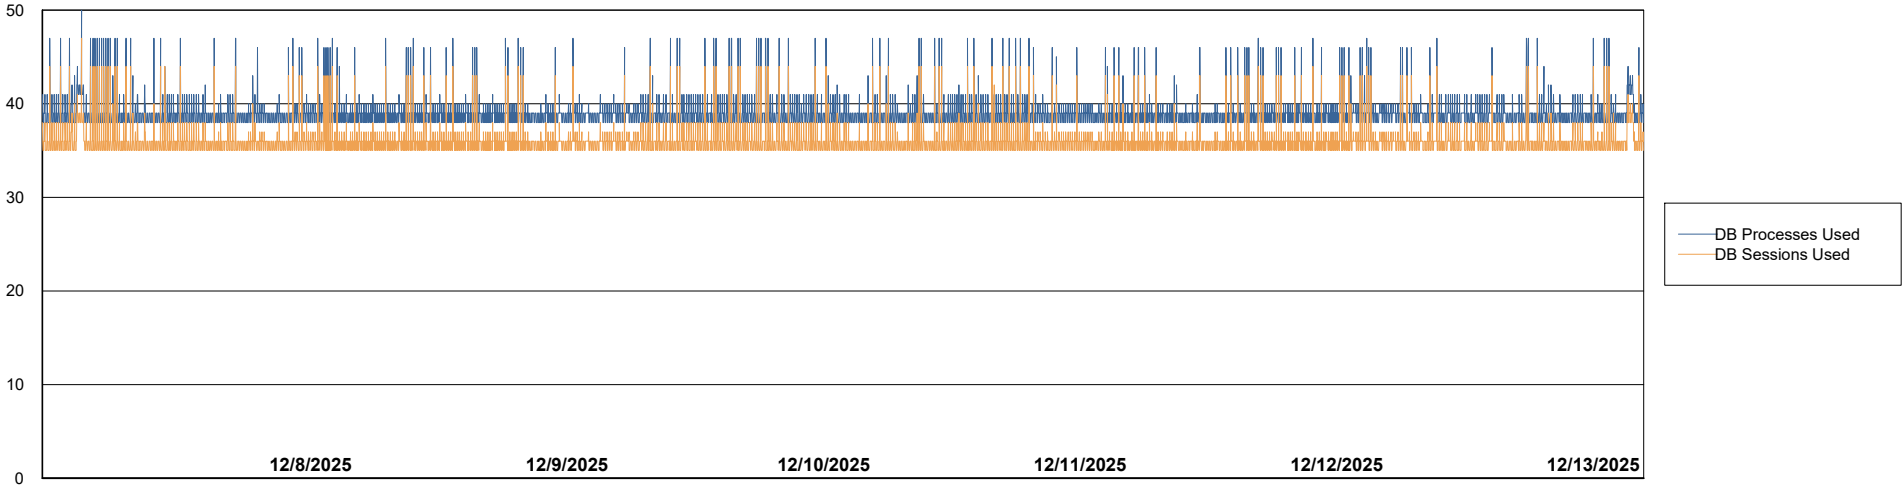

Database Performance VOS_PRD_ABSORA2-2022_HSBABS1

DB Processes Max 1,000