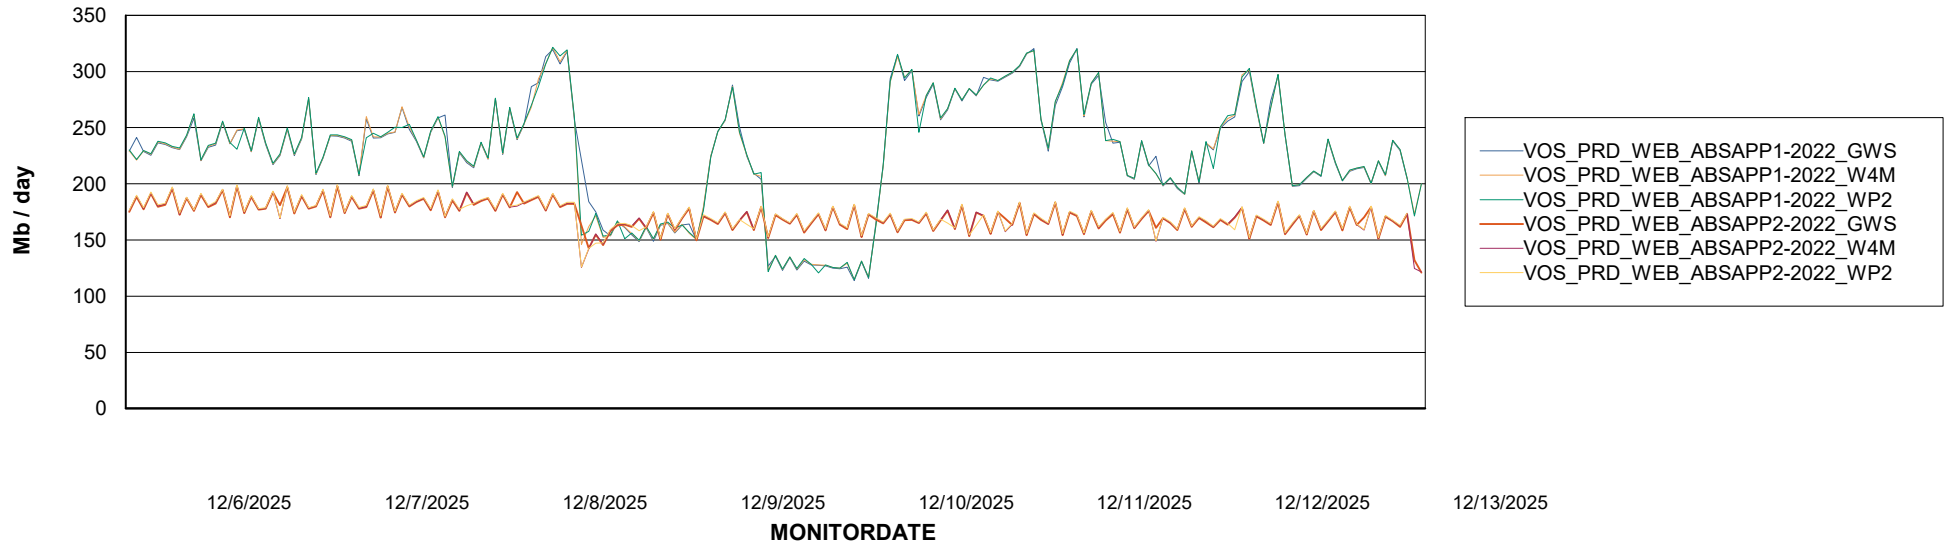

ABSSolute Web Component Services

Avg memory used per ABS Web component