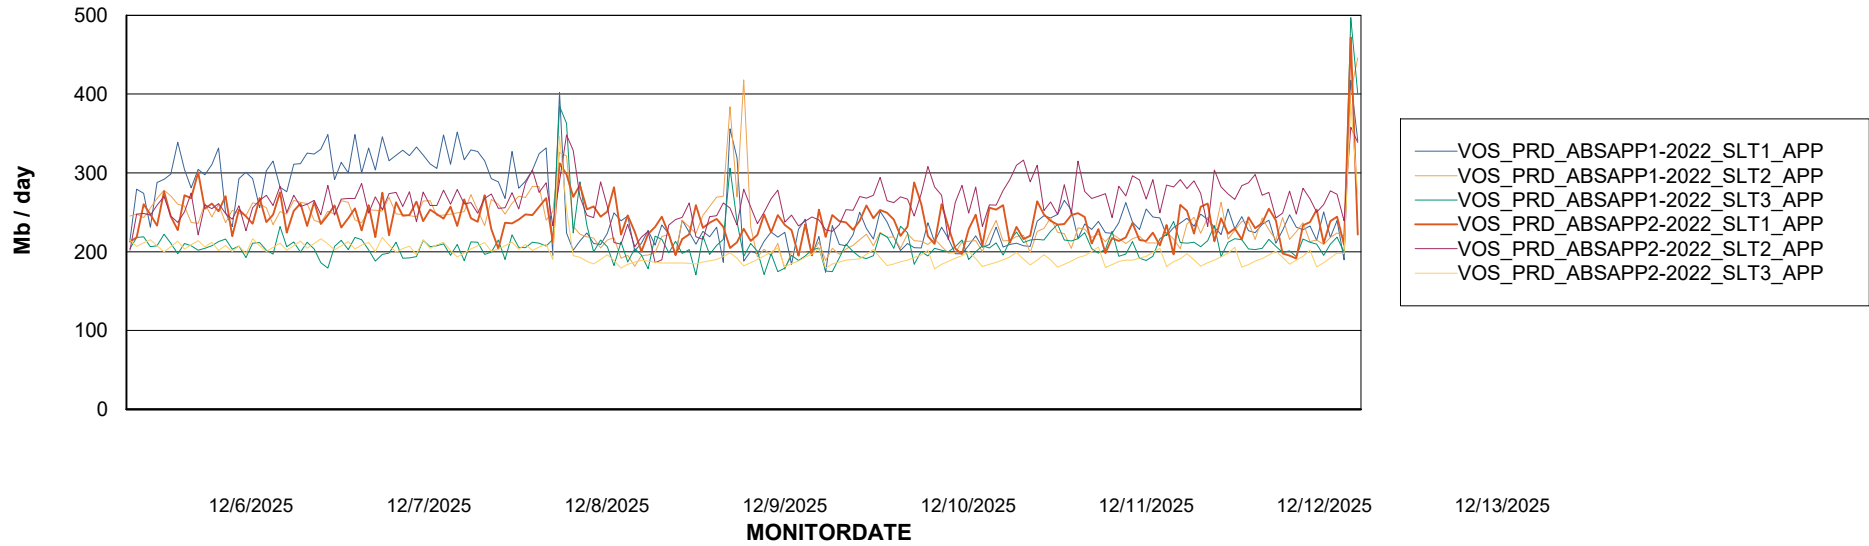

ABSSolute Application Server Services

Avg memory used per ABS Server Service