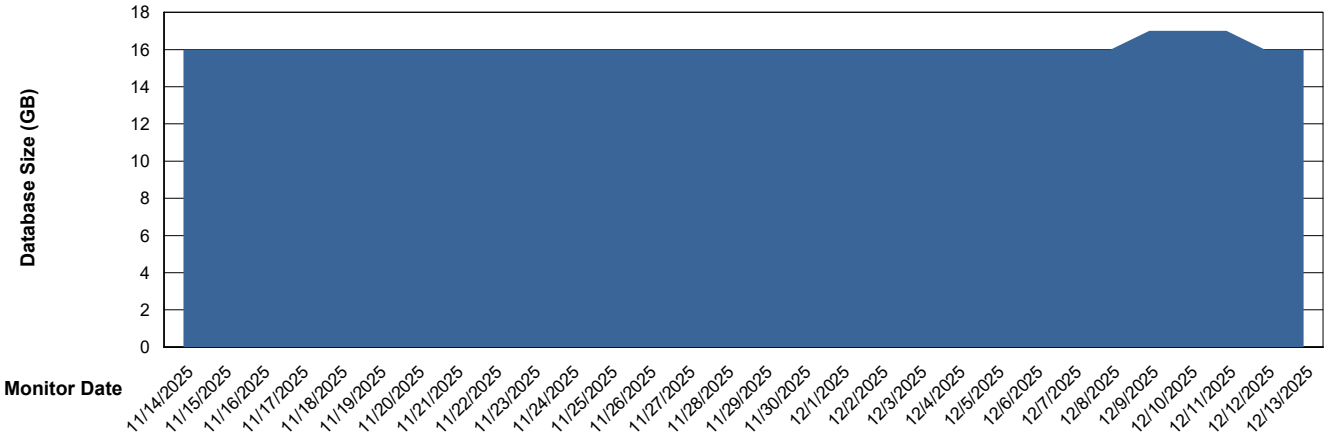

Weekly SLA Customer Report

Customer SPI_Production
Database ID 49

Database Performance SPI_PRD_SRV2016-SW1_ABS1

Weekly SLA Customer Report

Customer SPI_Production
Database ID 49

Database Performance SPI_PRD_SRV2016-SW2_HSBABS1

DB Processes Max 500

Weekly SLA Customer Report

Customer SPI_Production
 Database ID 49

DATABASE SIZE SPI_PRD_SRV2016-SW1_ABS1

Database growth over last month

Database Tablespace SPI_PRD_SRV2016-SW1_ABS1

Date	Tablespace Name	Filesize (Gb)	Usedsize (Gb)	Percentage free
12/13/2025	ABSDATA	5	3	35
	INDX	8	6	29
12/12/2025	ABSDATA	5	3	35
	INDX	8	6	29
12/11/2025	ABSDATA	5	3	35
	INDX	8	6	29
12/10/2025	ABSDATA	5	3	35
	INDX	8	6	29
12/9/2025	ABSDATA	5	3	35
	INDX	8	6	29
12/8/2025	ABSDATA	5	3	35
	INDX	8	6	29
12/7/2025	ABSDATA	5	3	35
	INDX	8	6	29

Weekly SLA Customer Report

Customer SPI_Production
Database ID 49

Standby Database Health SPI_Production

Recovery lag for last 7 days