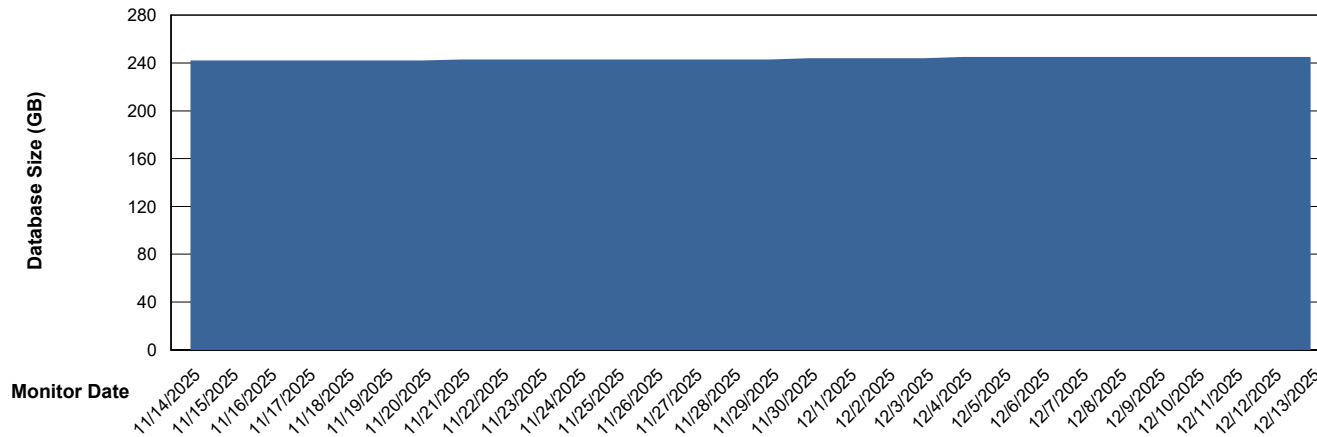

Customer SHL OCI ASH Production
Database ID 182

DATABASE SIZE SHL-BI-ASH_PROD_ABS1

Database growth over last month

DATABASE SIZE SHL-DBS1-ASH_PROD_ABS1

Database growth over last month

Weekly SLA Customer Report

Customer SHL OCI ASH Production
Database ID 182

Database Tablespace SHL-BI-ASH_PROD_ABS1

Date	Tablespace Name	Filesize (Gb)	Usedsize (Gb)	Percentage free
12/13/2025	ABSDATA	30	19	37
	INDX	35	20	45
12/12/2025	ABSDATA	30	19	37
	INDX	35	20	45
12/11/2025	ABSDATA	30	19	37
	INDX	35	20	45
12/10/2025	ABSDATA	30	19	37
	INDX	35	19	45
12/9/2025	ABSDATA	30	19	37
	INDX	35	19	45
12/8/2025	ABSDATA	30	19	37
	INDX	35	19	45
12/7/2025	ABSDATA	30	19	37
	INDX	35	19	45