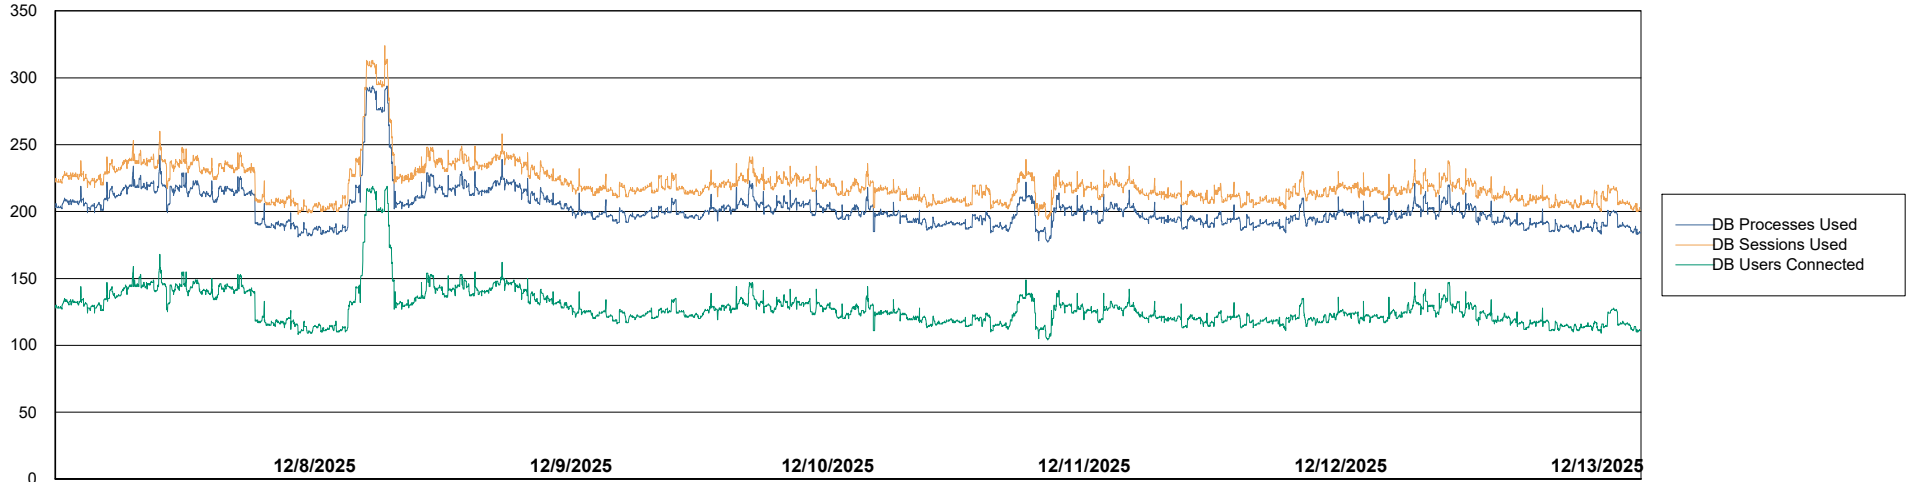

Weekly SLA Customer Report

Customer SHL OCI ASH Production
Database ID 182

Database Performance SHL-BI-ASH_PROD_ABS1

Weekly SLA Customer Report

Customer SHL OCI ASH Production
Database ID 182

Database Performance SHL-DBS1-ASH_PROD_ABS1