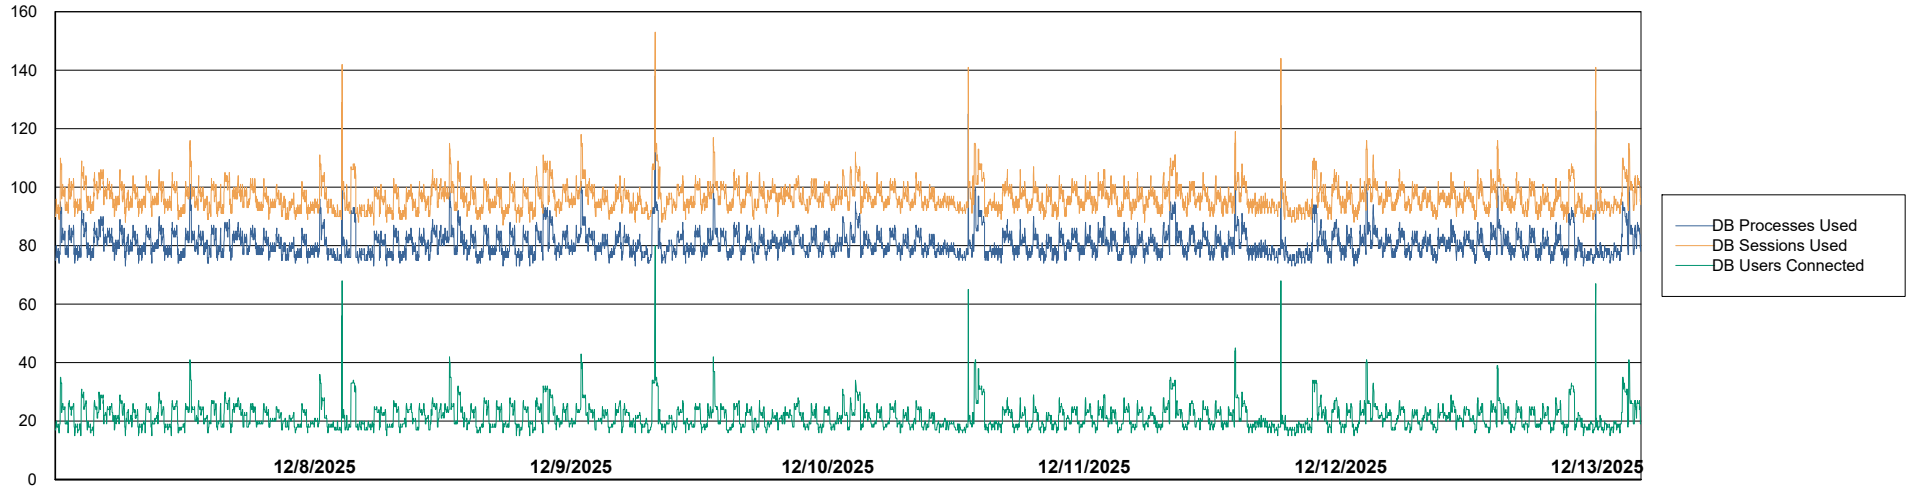

Database Performance SHL-BI-ASH_PROD_ABS1