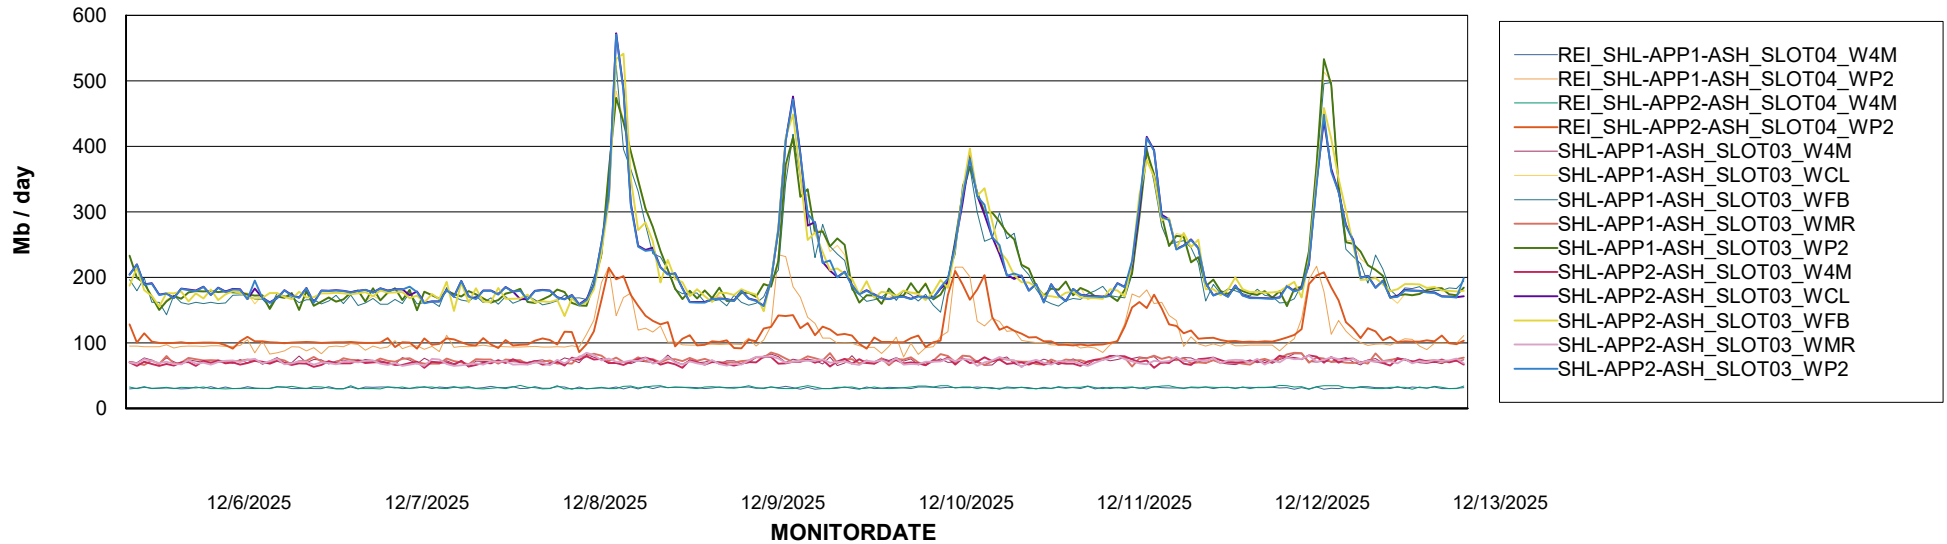

ABSolute Web Component Services

Avg memory used per ABS Web component