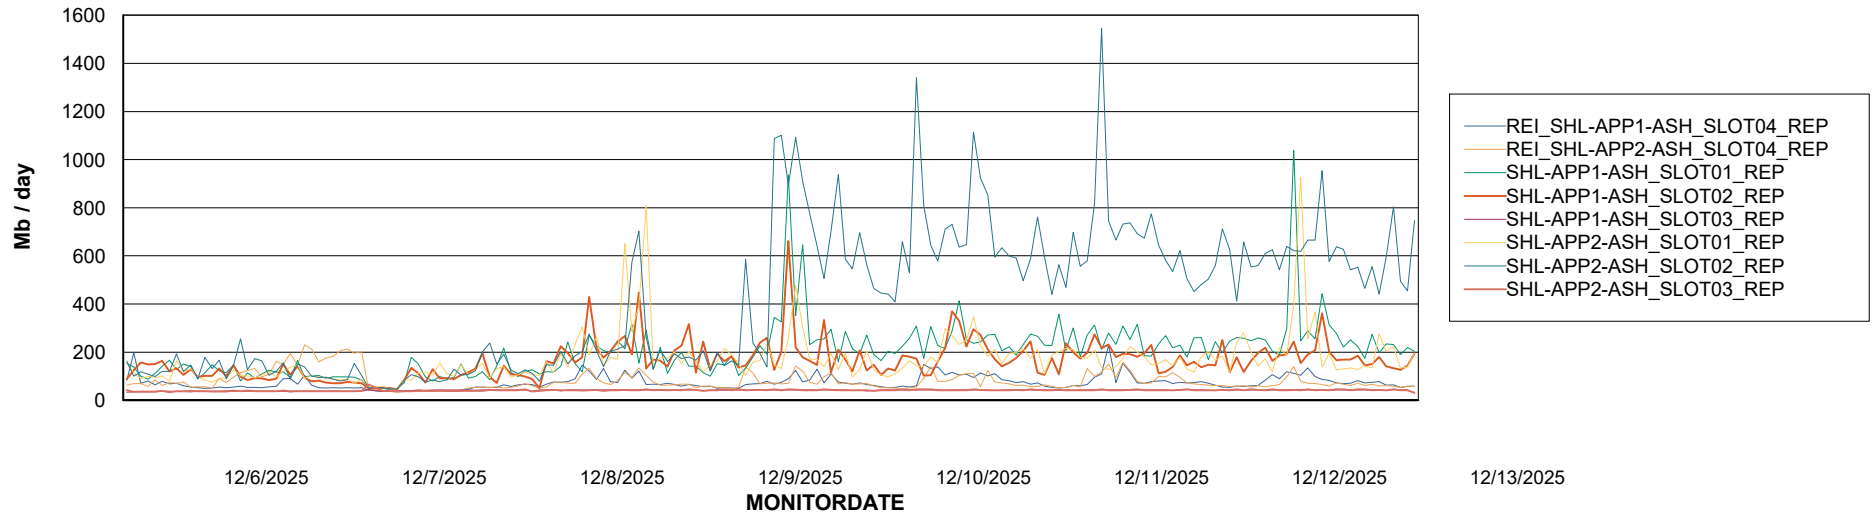

ABSSolute Application ReportServer Services

Avg memory used per ReportServer Service