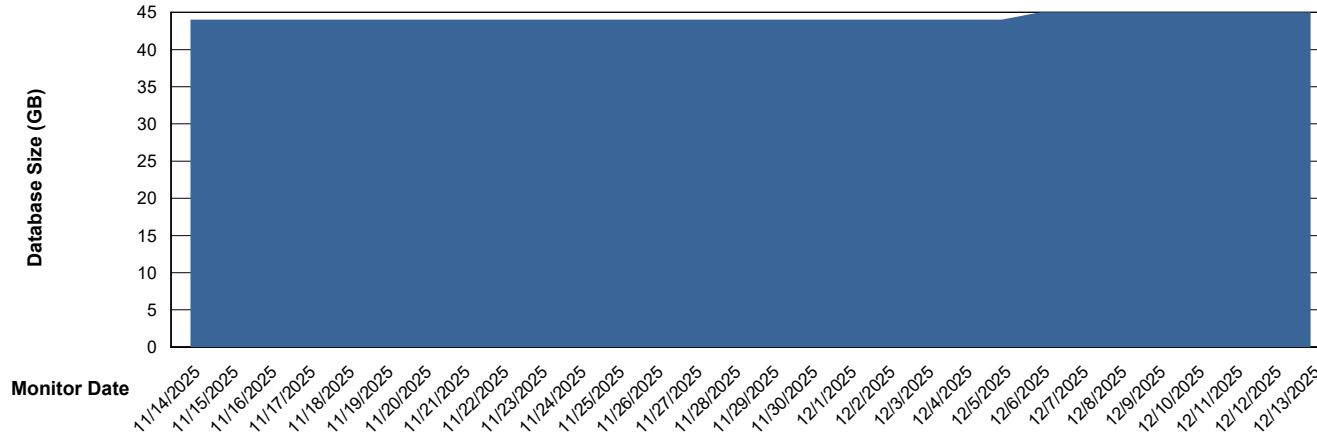

Weekly SLA Customer Report

Customer SHL OCI ASH Production
Database ID 182

Database Performance SHL-BI-ASH_PROD_ABS1

Weekly SLA Customer Report

Customer SHL OCI ASH Production
Database ID 182

Database Performance SHL-DBS1-ASH_PROD_ABS1

Weekly SLA Customer Report

Customer SHL OCI ASH Production
Database ID 182

Database Performance SHL-DBS2-ASH_PROD_HSBABS1

DB Processes Max 4
DB Processes Max 1,000
DB Processes Max 0

Weekly SLA Customer Report

Customer SHL OCI ASH Production
Database ID 182

DATABASE SIZE SHL-BI-ASH_PROD_ABS1

Database growth over last month

DATABASE SIZE SHL-DBS1-ASH_PROD_ABS1

Database growth over last month

Weekly SLA Customer Report