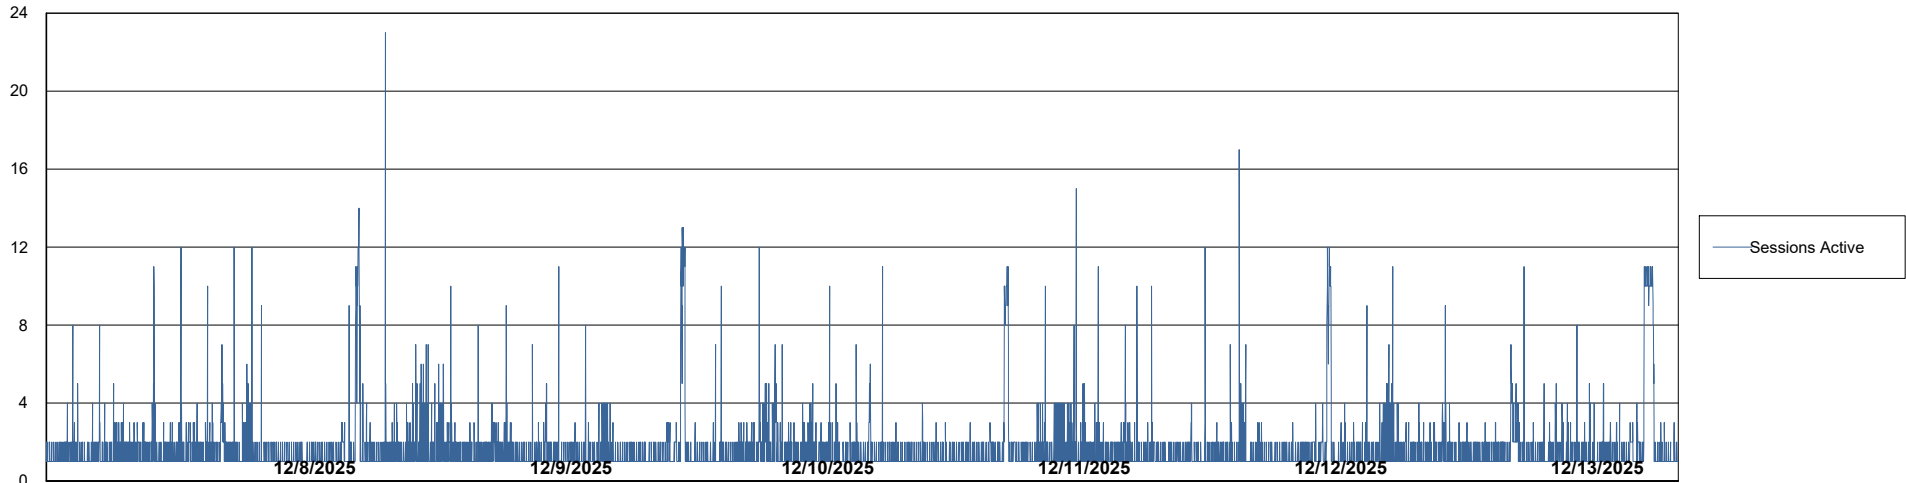

Weekly SLA Customer Report

Customer SHL OCI ASH Production
Database ID 182

Database Performance SHL-BI-ASH_PROD_ABS1

Weekly SLA Customer Report

Customer SHL OCI ASH Production
Database ID 182

Database Performance SHL-DBS1-ASH_PROD_ABS1