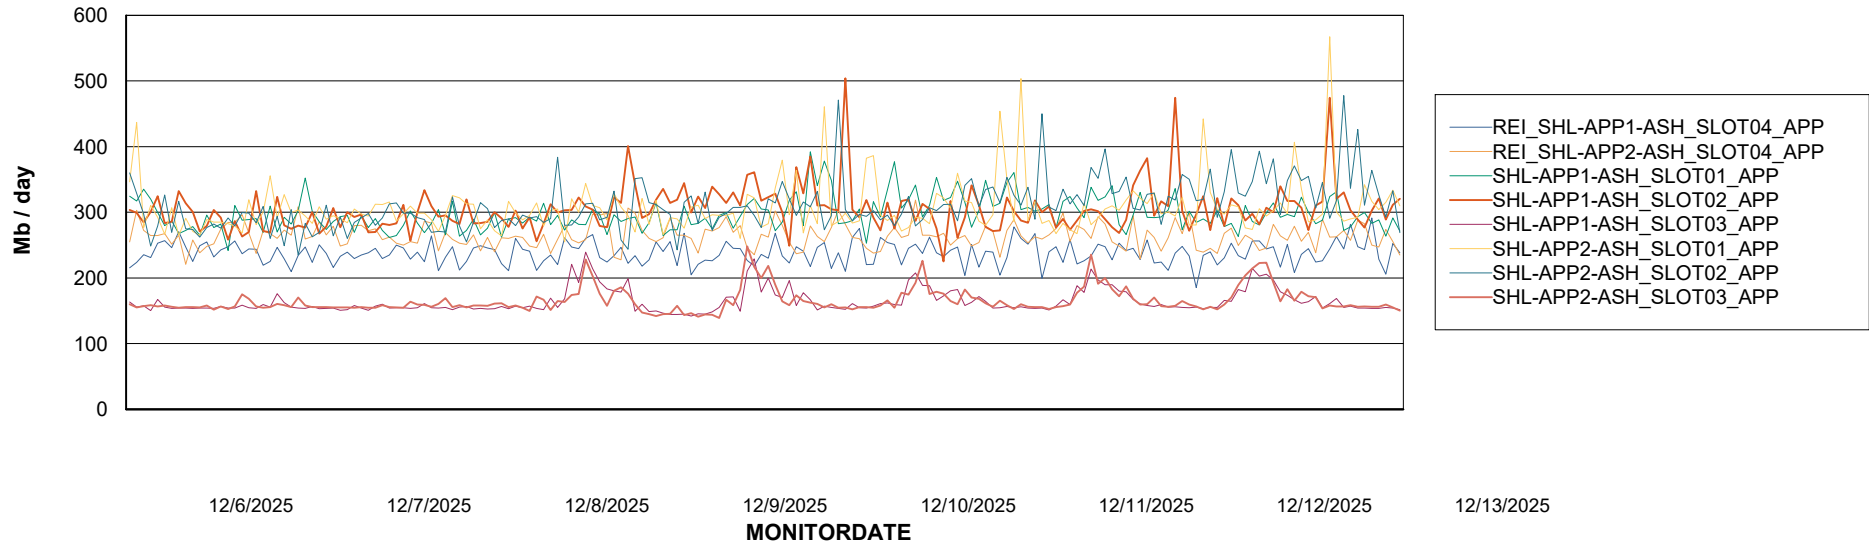

ABSSolute Application Server Services

Avg memory used per ABS Server Service