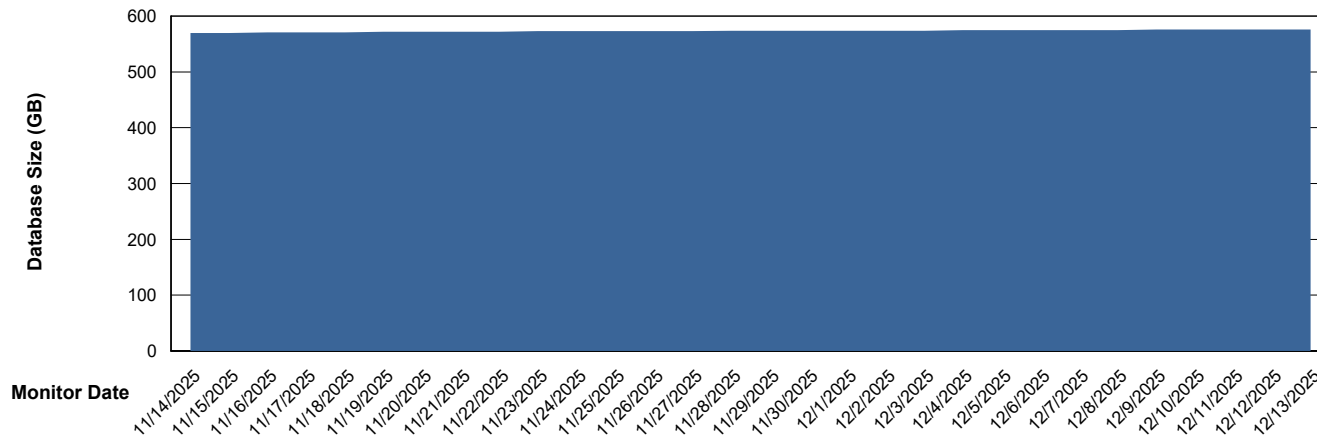

# Weekly SLA Customer Report

Customer SGS\_Production  
Database ID 224

DATABASE SIZE SGS\_PRD\_ABS-BI02\_ABS1

### Database growth over last month

DATABASE SIZE SGS\_PRD\_ABS-DB16\_ABS1

### Database growth over last month