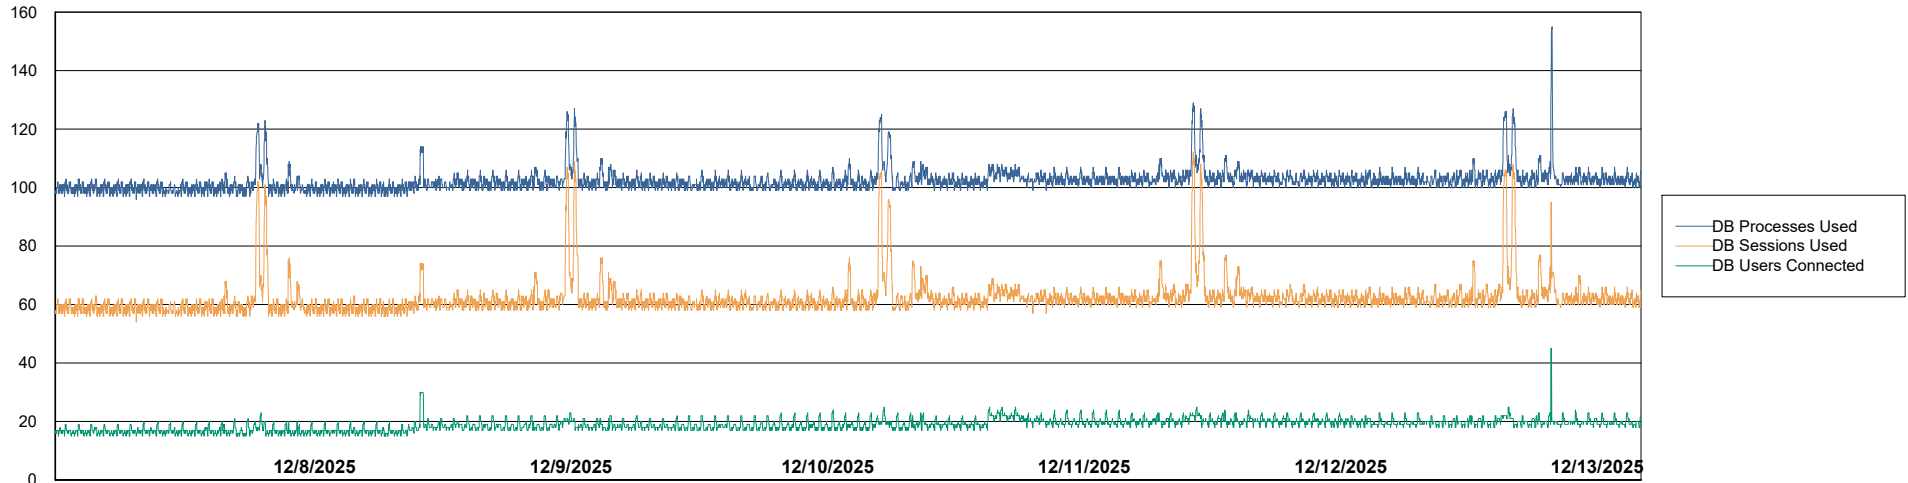

Database Performance SGS_PRD_ABS-BI02_ABS1