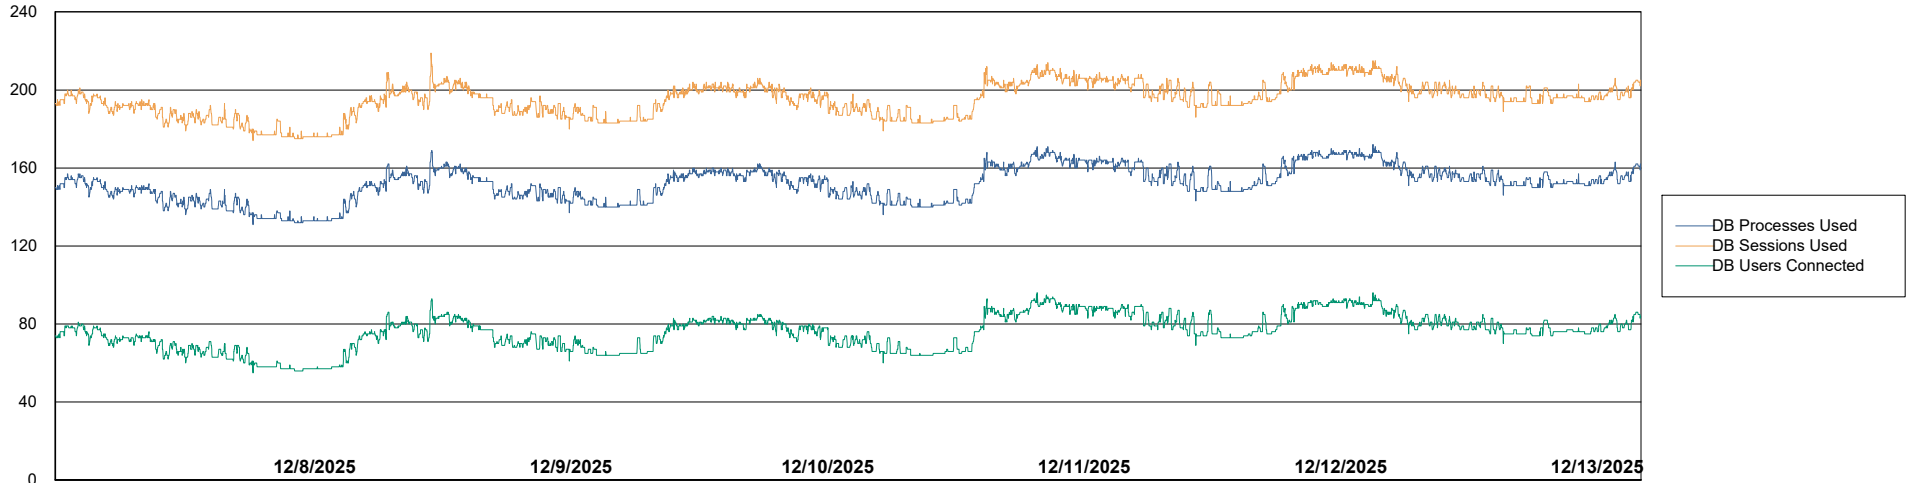

Database Performance SGS_PRD_ABS-DB16_ABS1