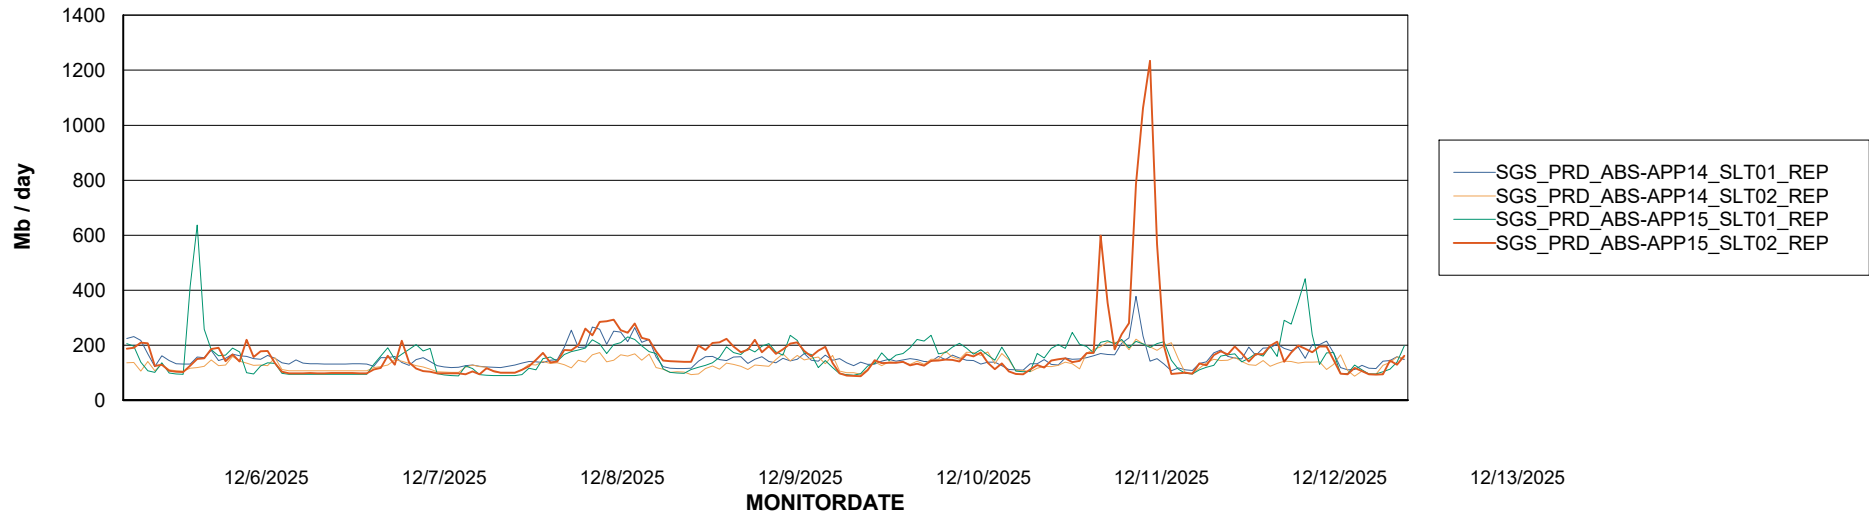

ABSSolute Application ReportServer Services

Avg memory used per ReportServer Service