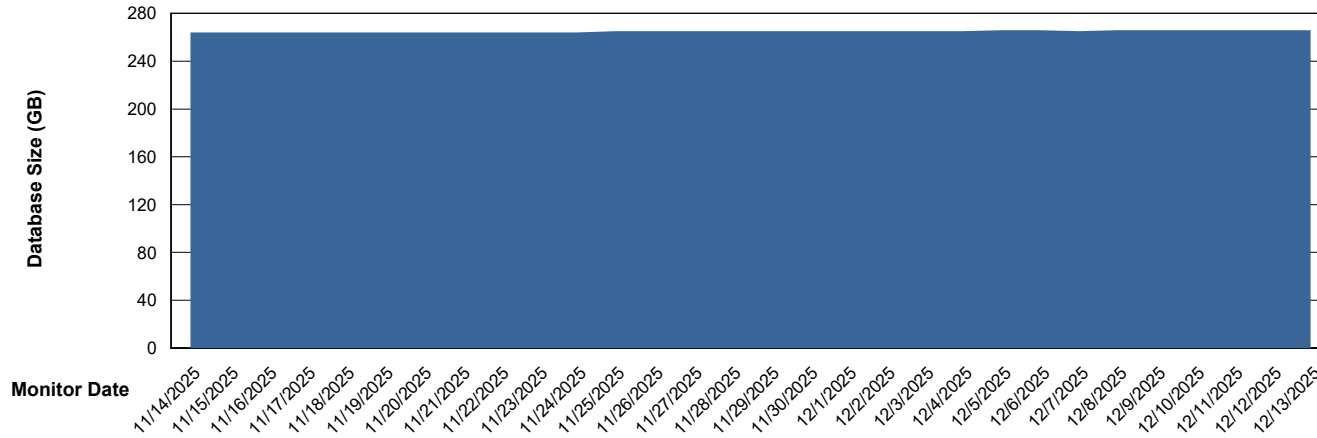

DATABASE SIZE SGS_PRD_ABS-BI02_ABS1

Database growth over last month