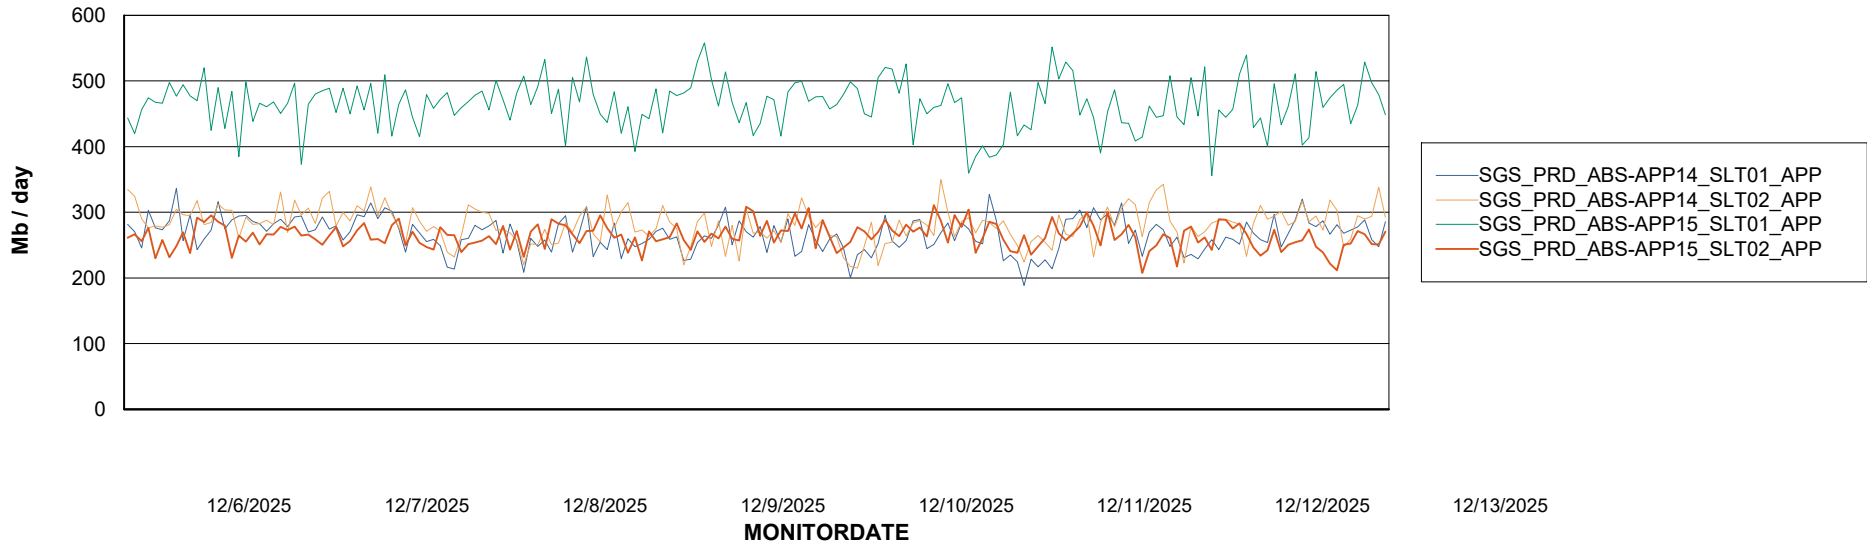

ABSSolute Application Server Services

Avg memory used per ABS Server Service